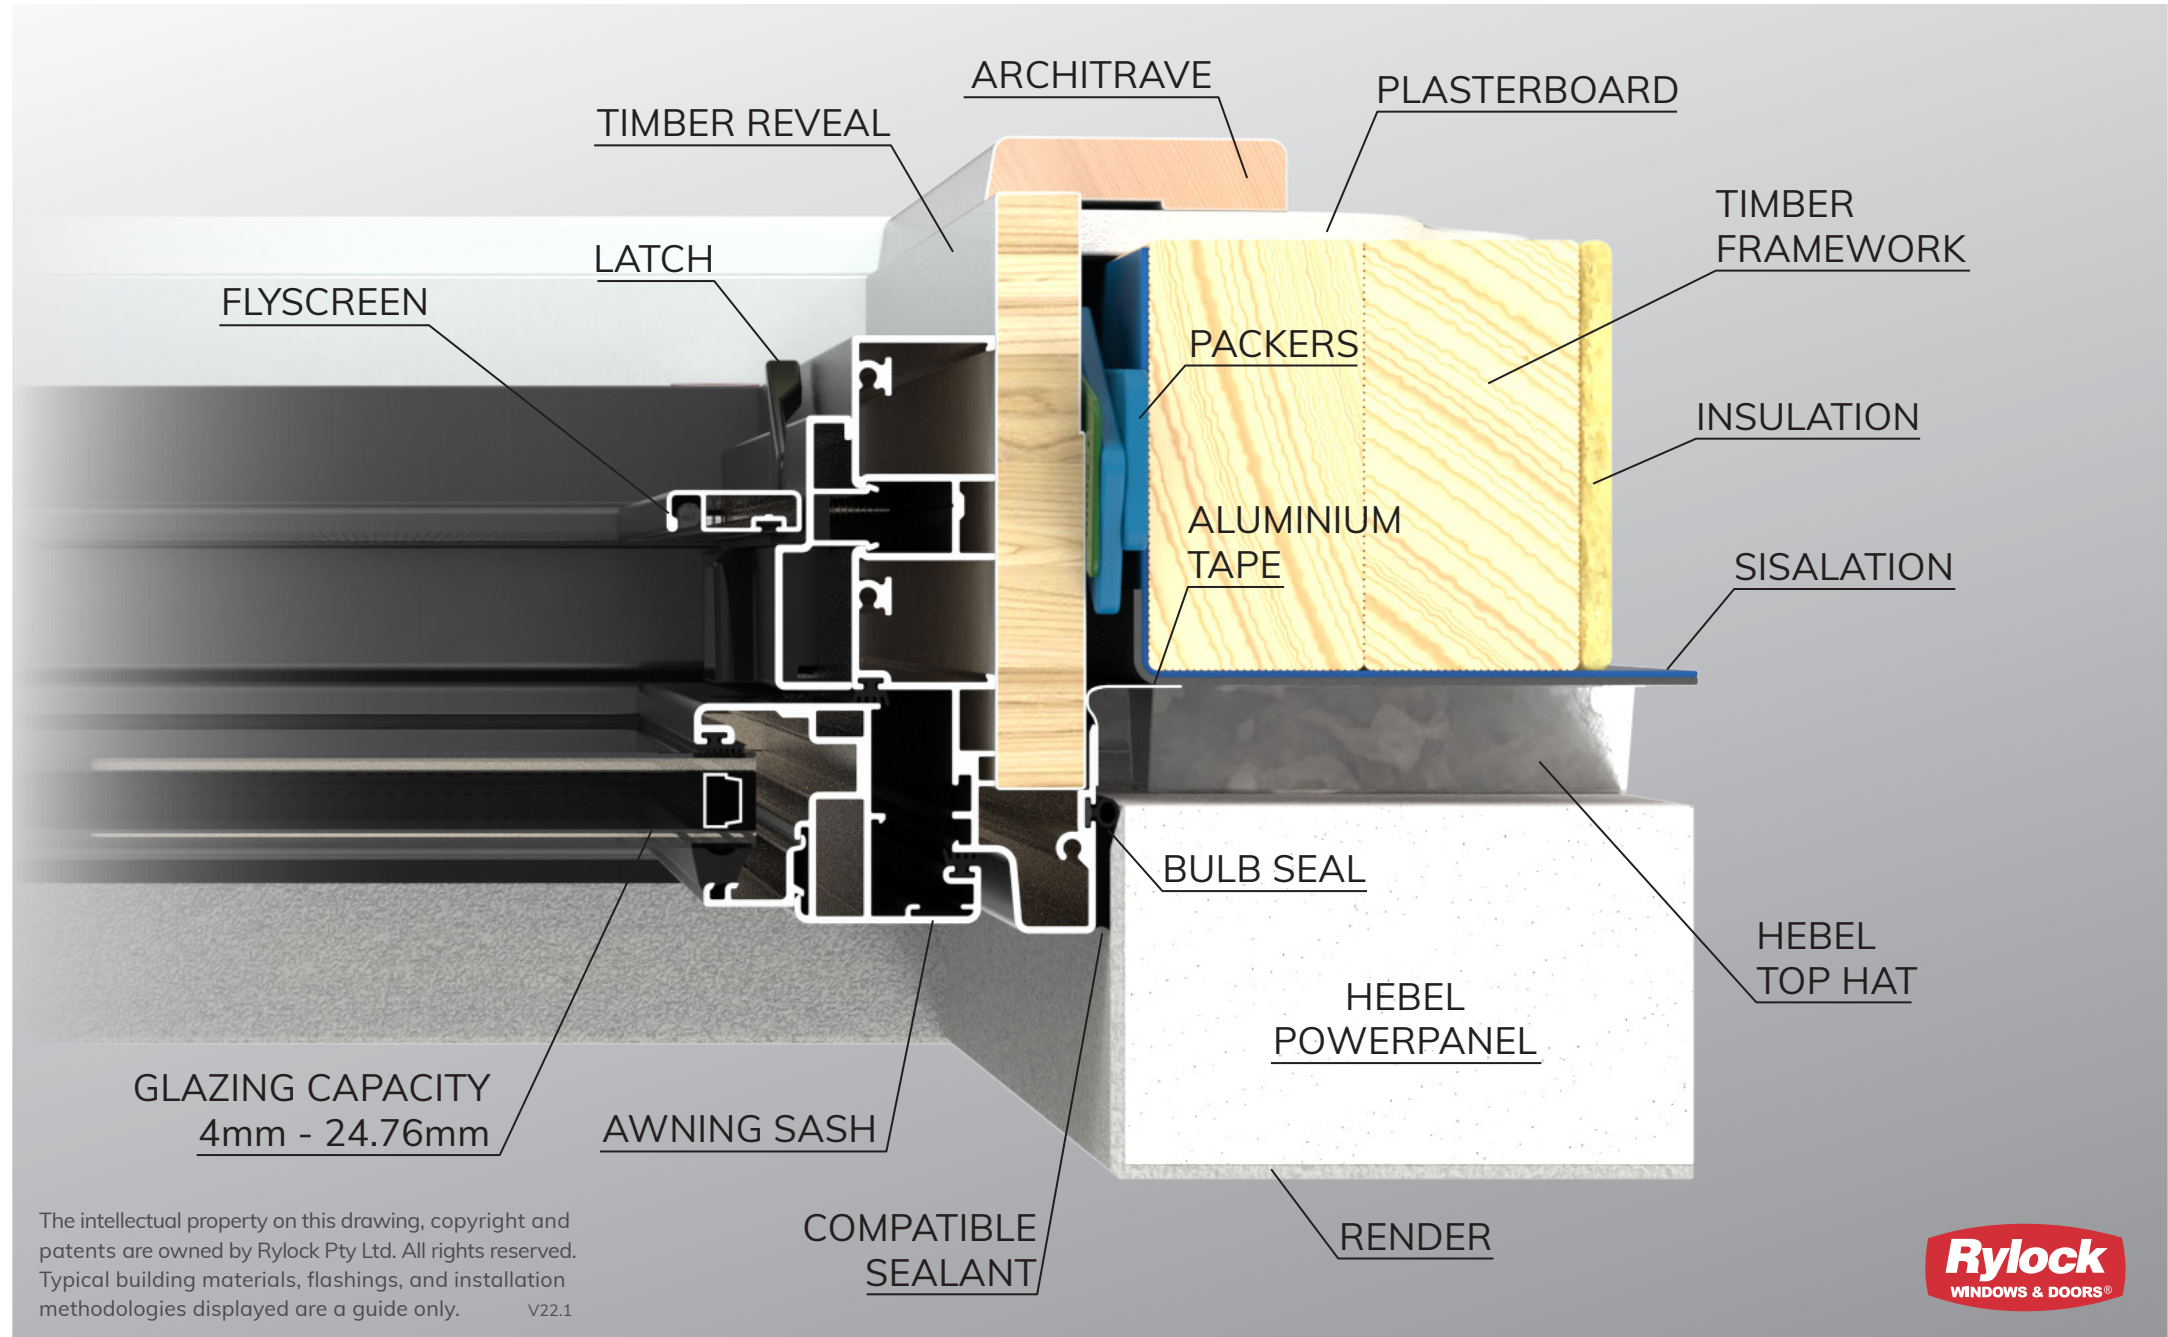

Awning Window

COMMERCIAL SERIES - 125mm FRAME

Lightweight Cladding | Hebel PowerPanel

HORIZONTAL CROSS SECTION

The intellectual property on this drawing, copyright and patents are owned by Rylock Pty Ltd. All rights reserved. Typical building materials, flashings, and installation methodologies displayed are a guide only. V22.1