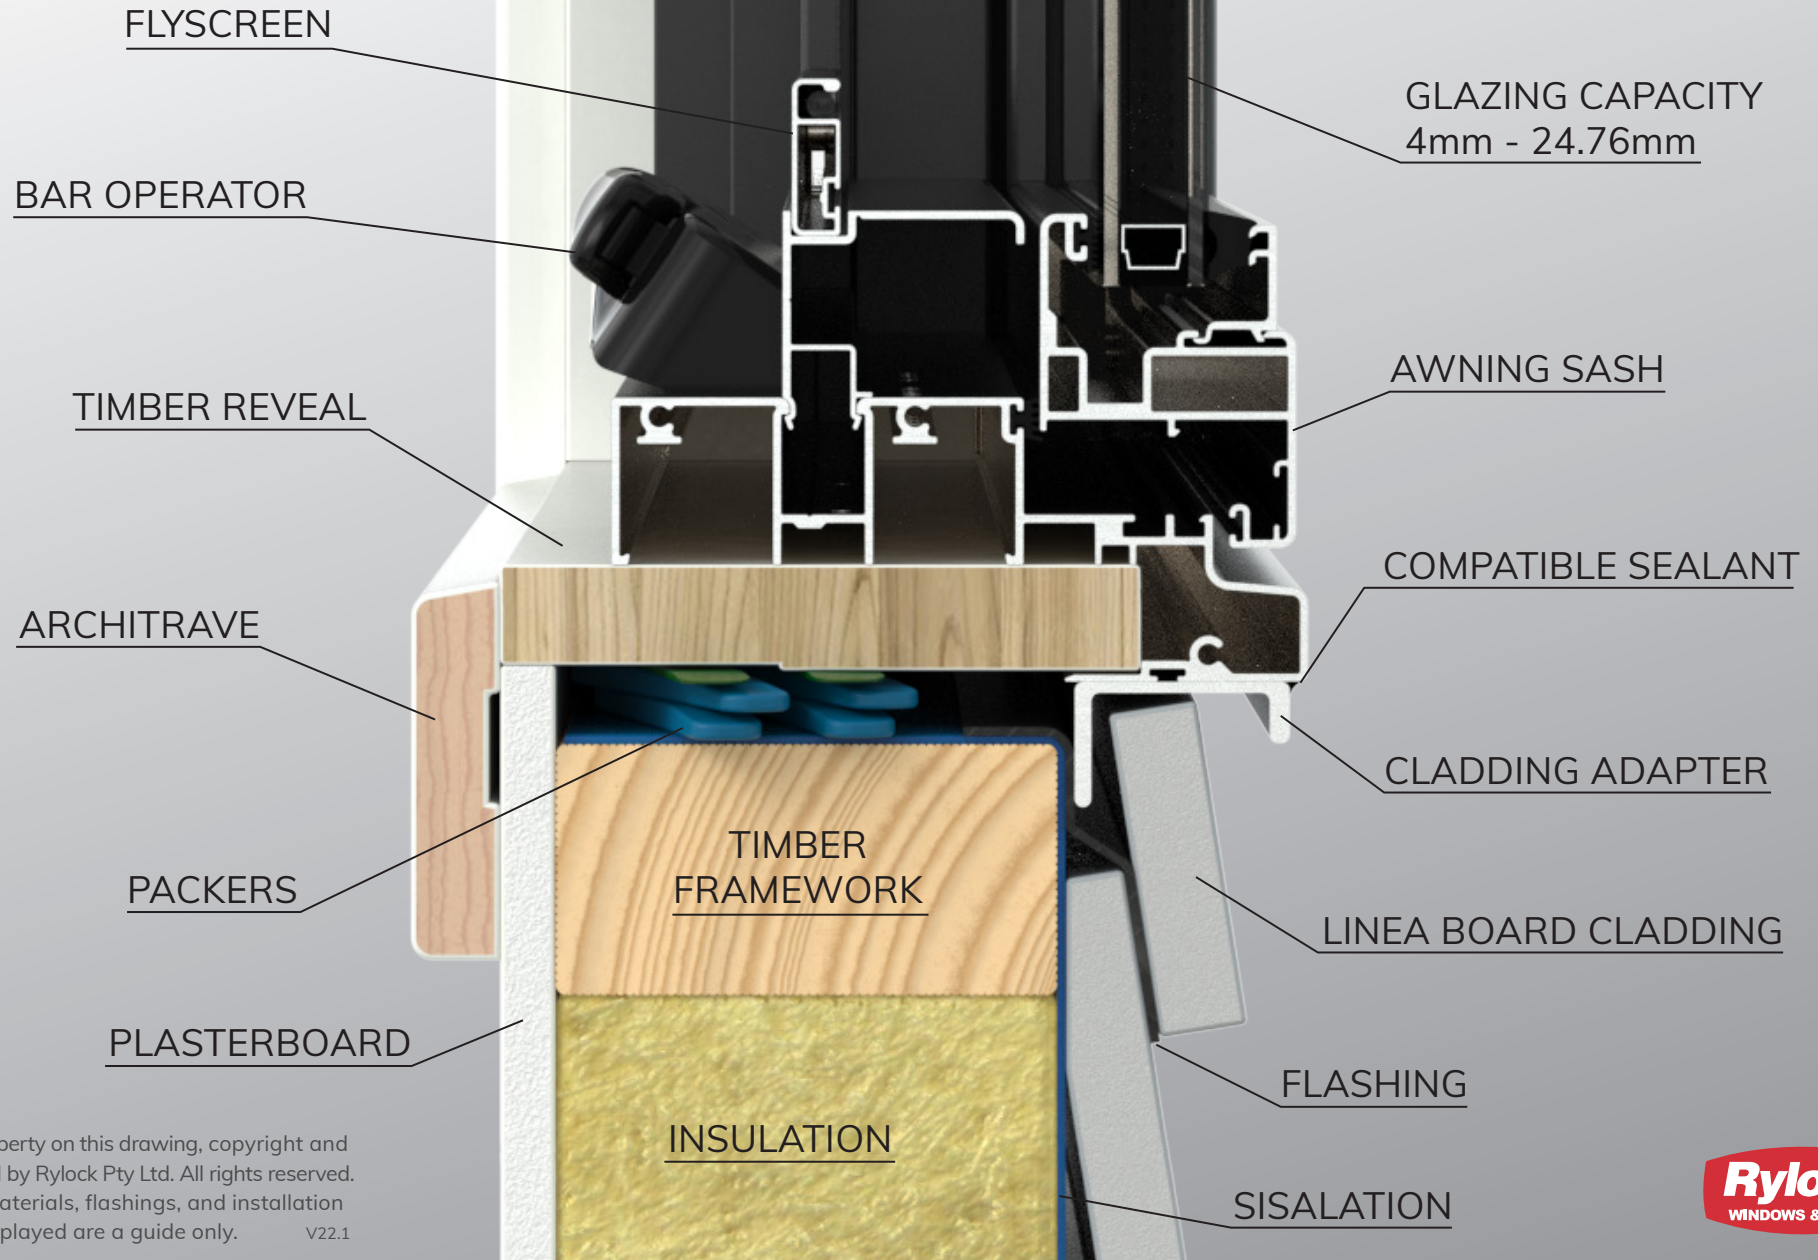

Awning Window

COMMERCIAL SERIES - 125mm FRAME

Lightweight Cladding | Linea Board

VERTICAL CROSS SECTION

The intellectual property on this drawing, copyright and patents are owned by Rylock Pty Ltd. All rights reserved. Typical building materials, flashings, and installation methodologies displayed are a guide only. V22.1