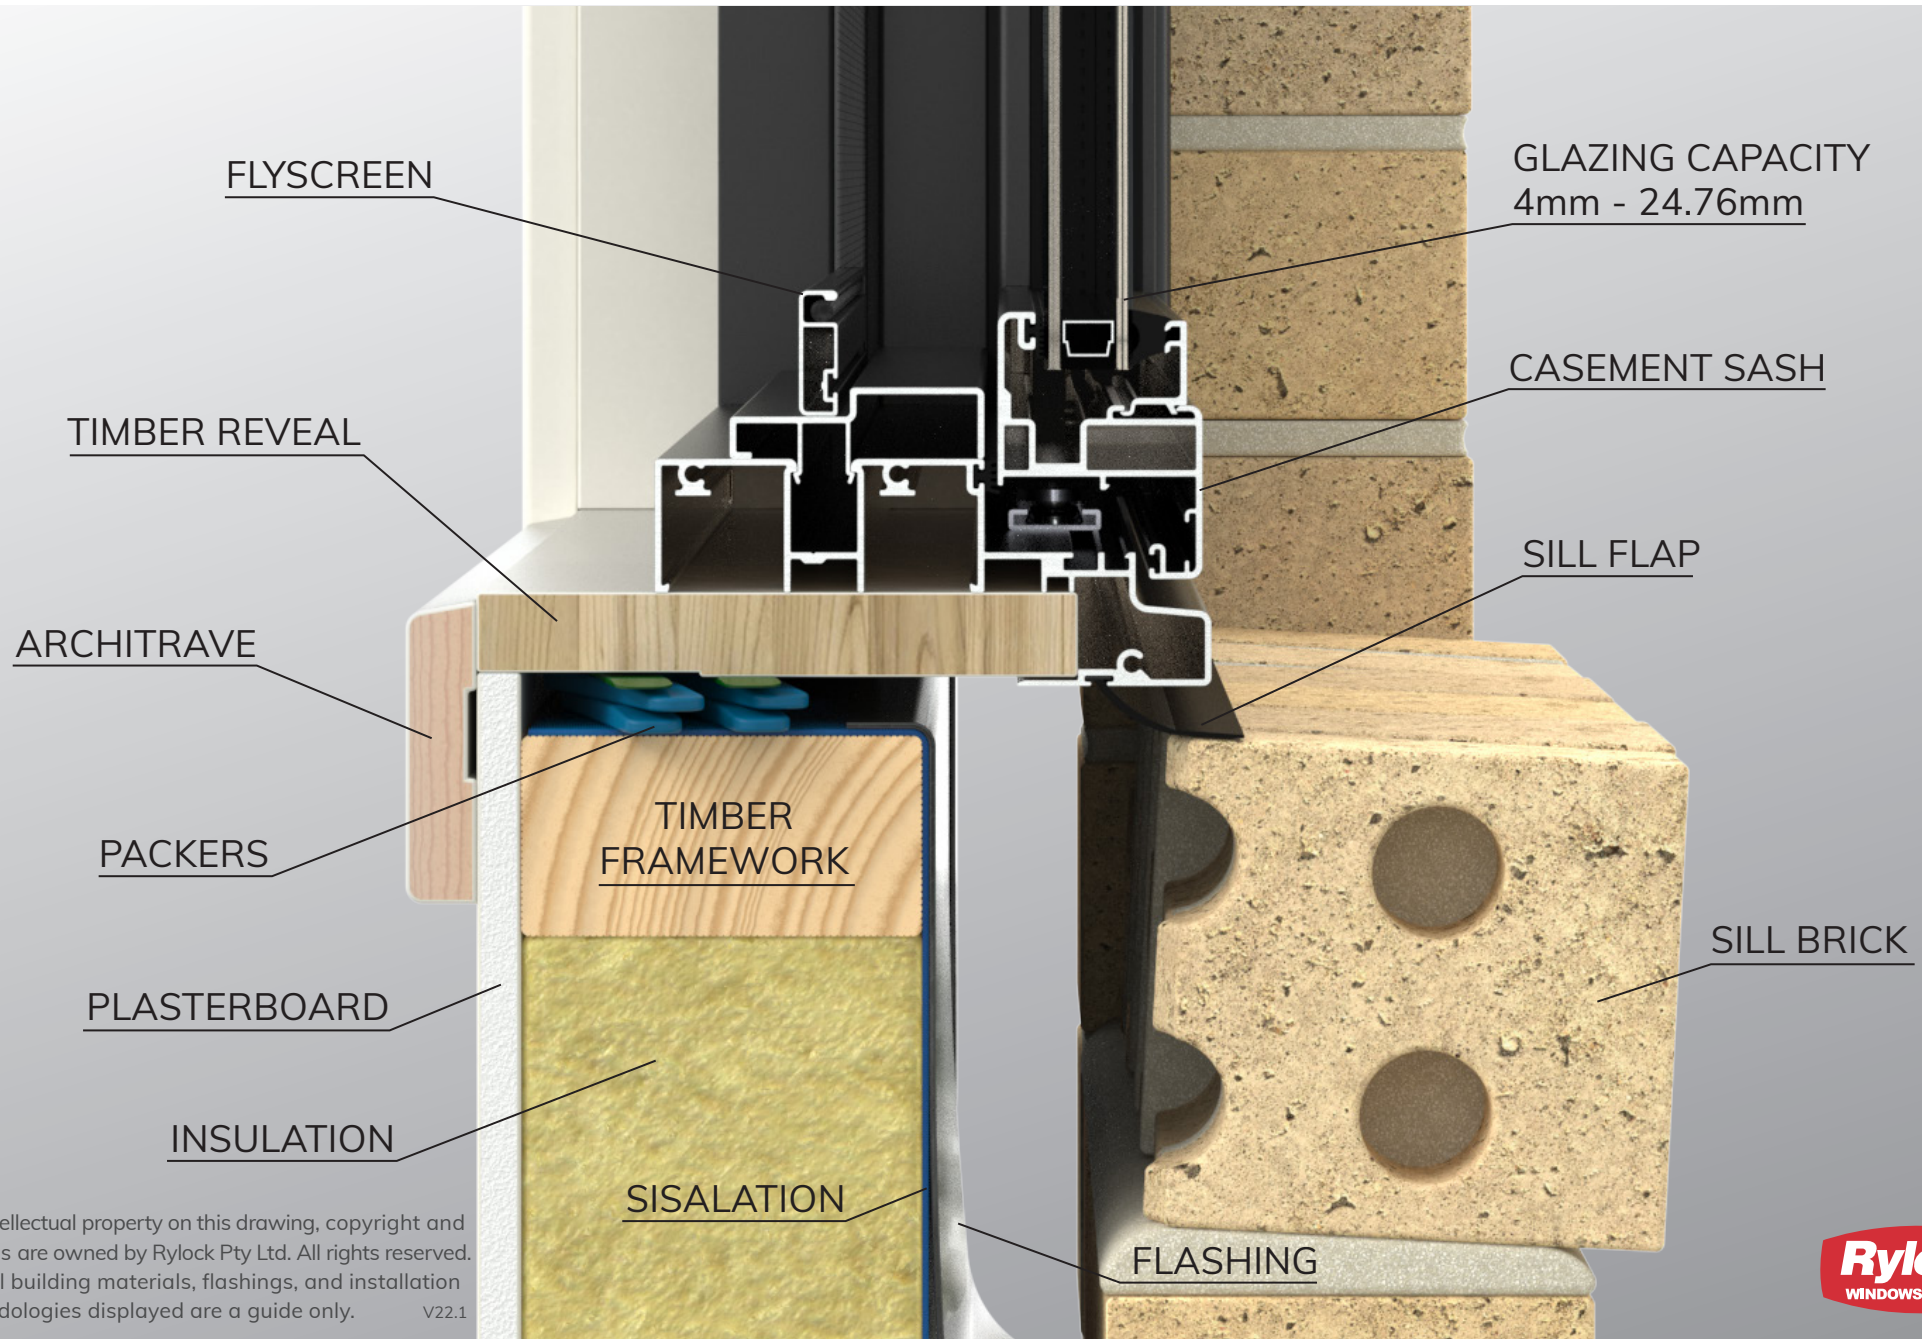

Casement Window

COMMERCIAL SERIES - 125mm FRAME

Brick Veneer

VERTICAL CROSS SECTION

The intellectual property on this drawing, copyright and patents are owned by Rylock Pty Ltd. All rights reserved. Typical building materials, flashings, and installation methodologies displayed are a guide only. V22.1