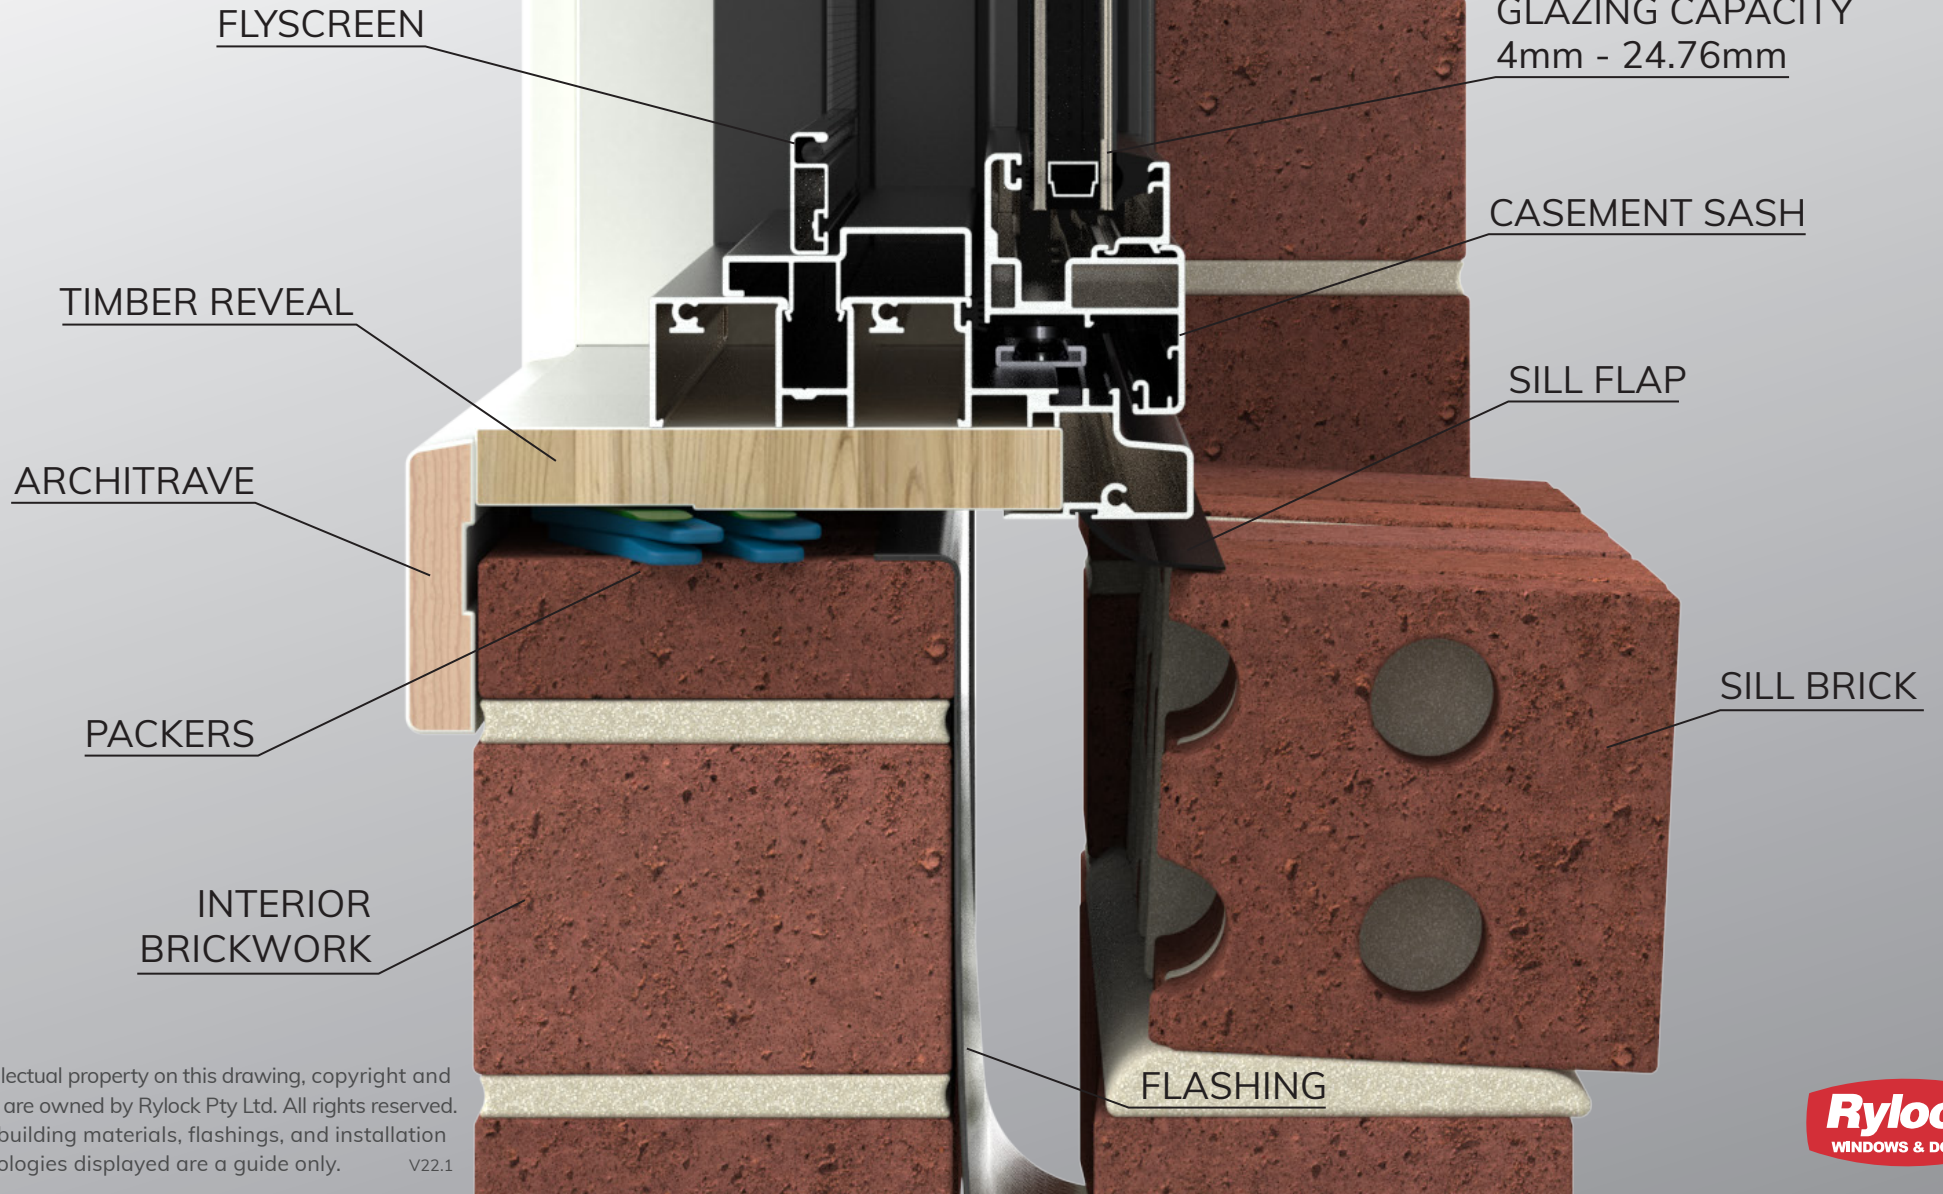

# Casement Window

COMMERCIAL SERIES - 125mm FRAME

Double Brick

VERTICAL CROSS SECTION

The intellectual property on this drawing, copyright and patents are owned by Rylock Pty Ltd. All rights reserved. Typical building materials, flashings, and installation methodologies displayed are a guide only. V22.1