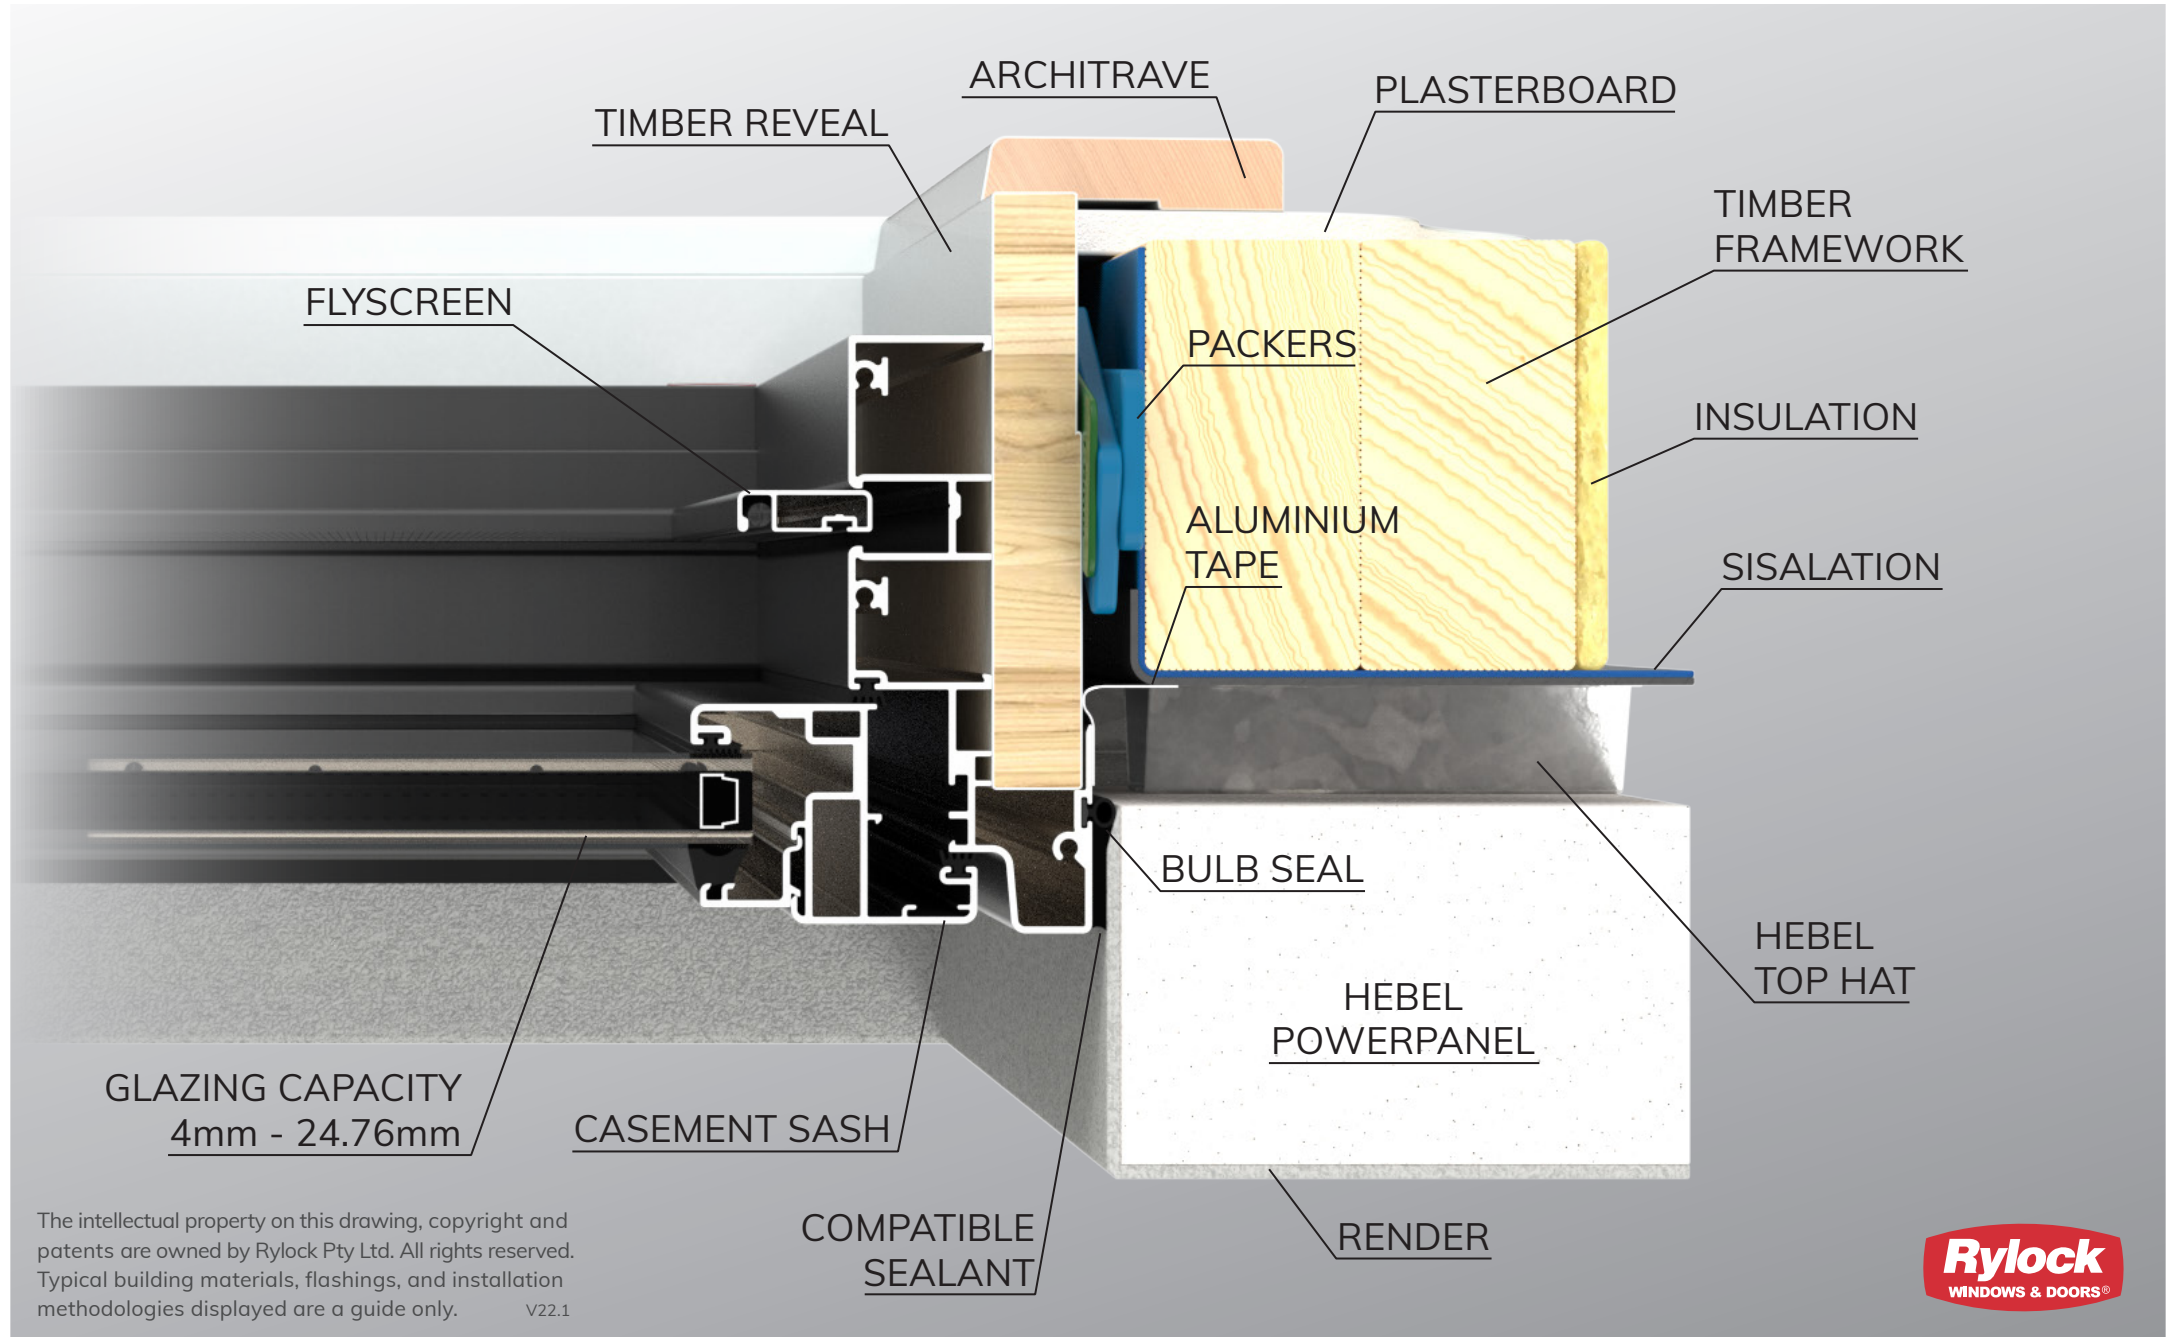

Casement Window

COMMERCIAL SERIES - 125mm FRAME

Lightweight Cladding | Hebel PowerPanel

HORIZONTAL CROSS SECTION

The intellectual property on this drawing, copyright and patents are owned by Rylock Pty Ltd. All rights reserved. Typical building materials, flashings, and installation methodologies displayed are a guide only. V22.1