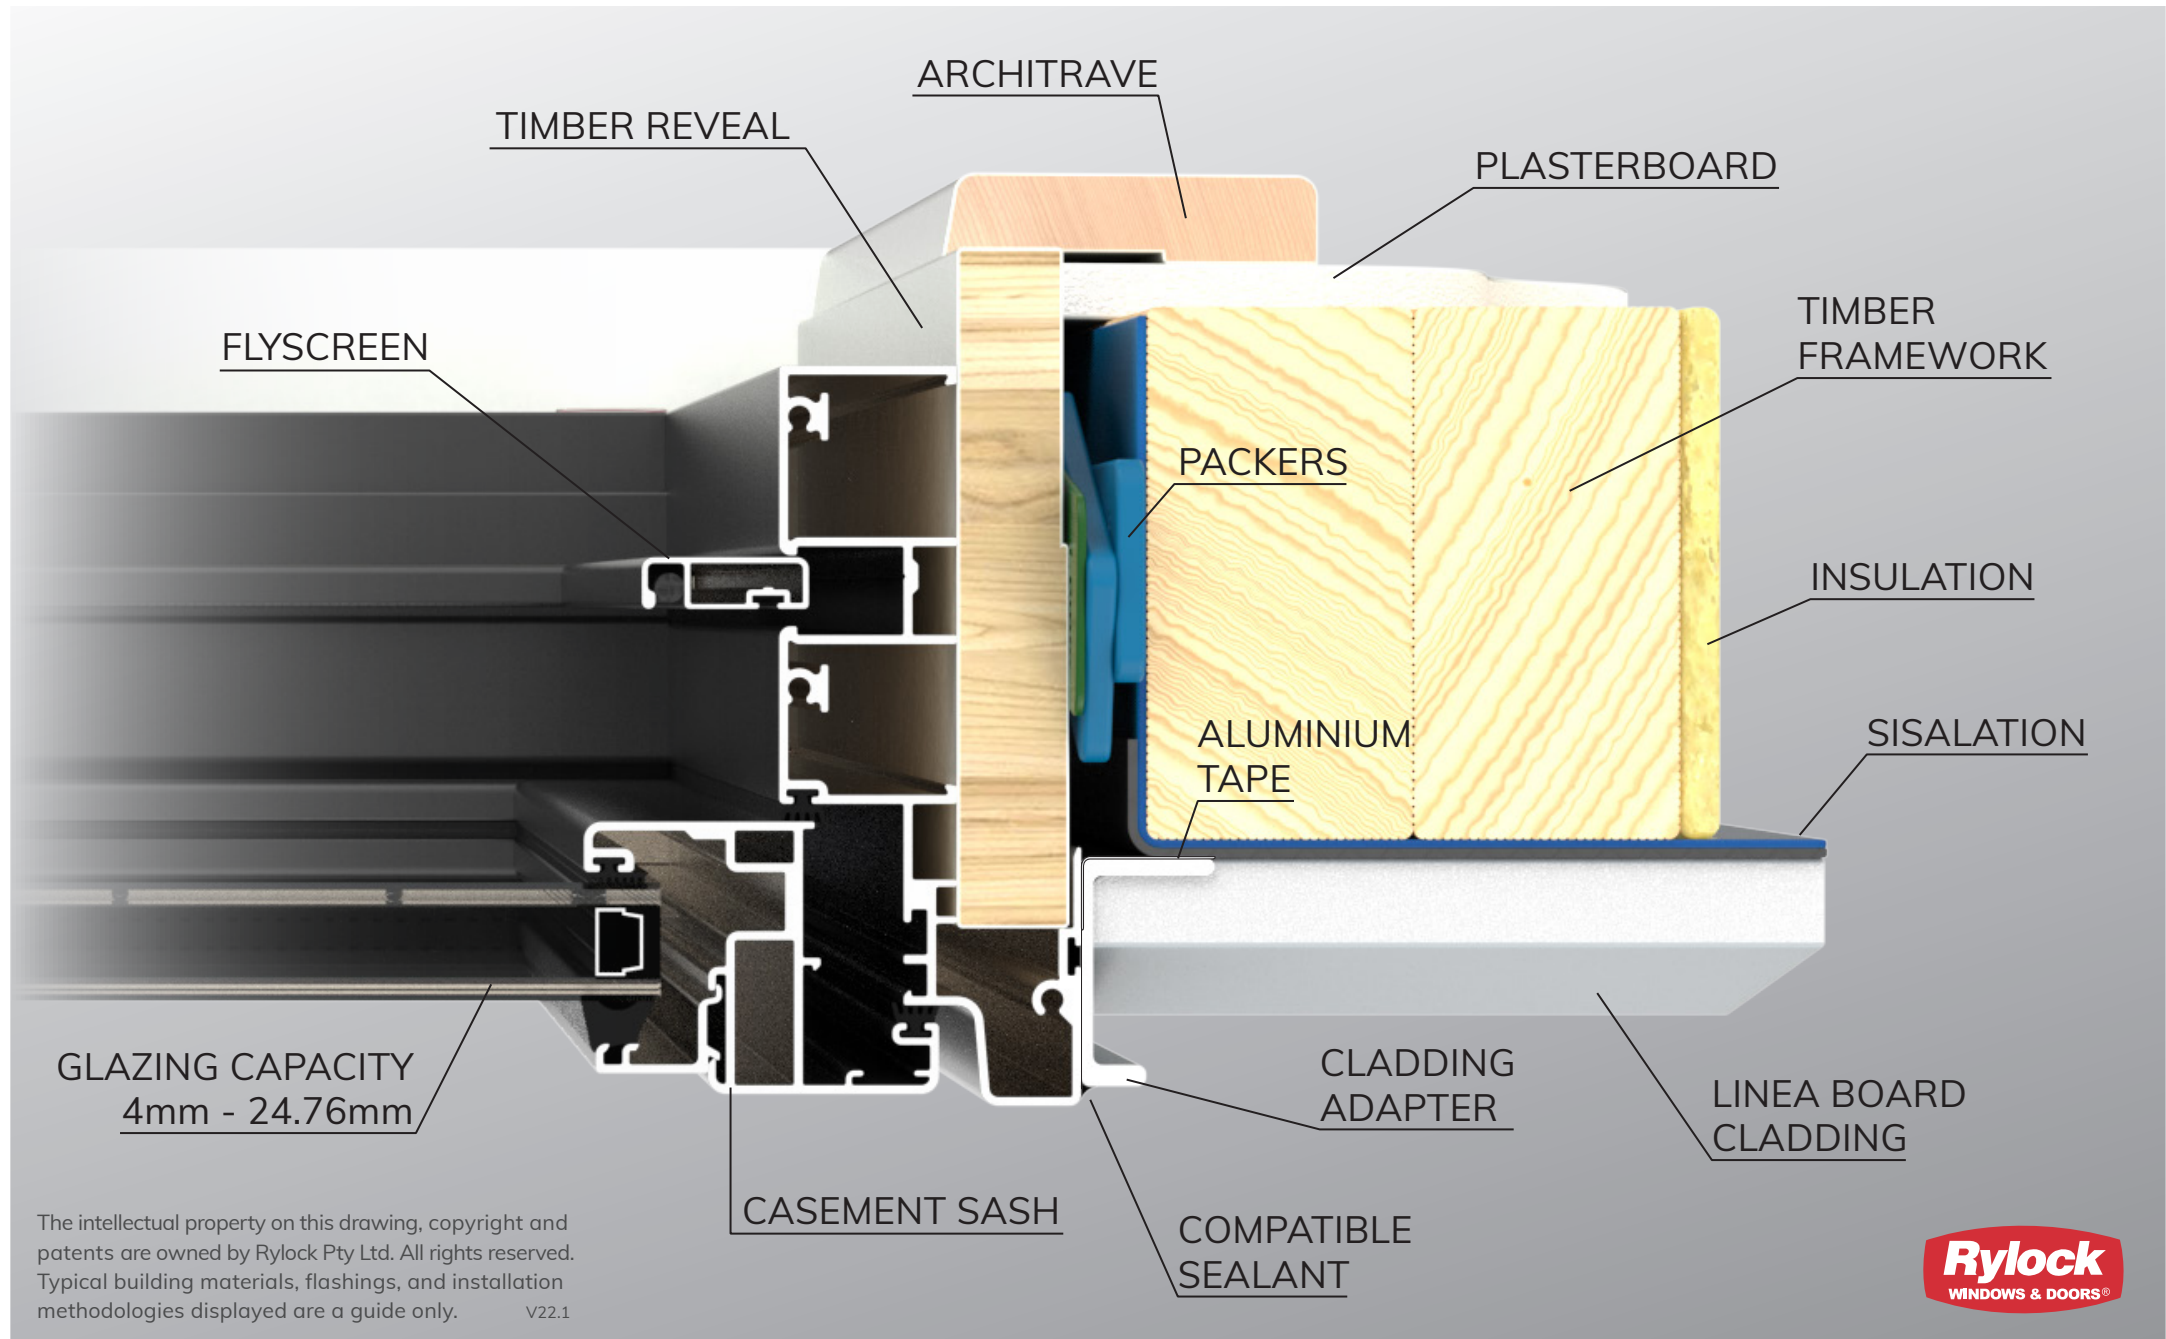

# Casement Window

COMMERCIAL SERIES - 125mm FRAME

## Lightweight Cladding | Linea Board

HORIZONTAL CROSS SECTION

The intellectual property on this drawing, copyright and patents are owned by Rylock Pty Ltd. All rights reserved. Typical building materials, flashings, and installation methodologies displayed are a guide only. V22.1