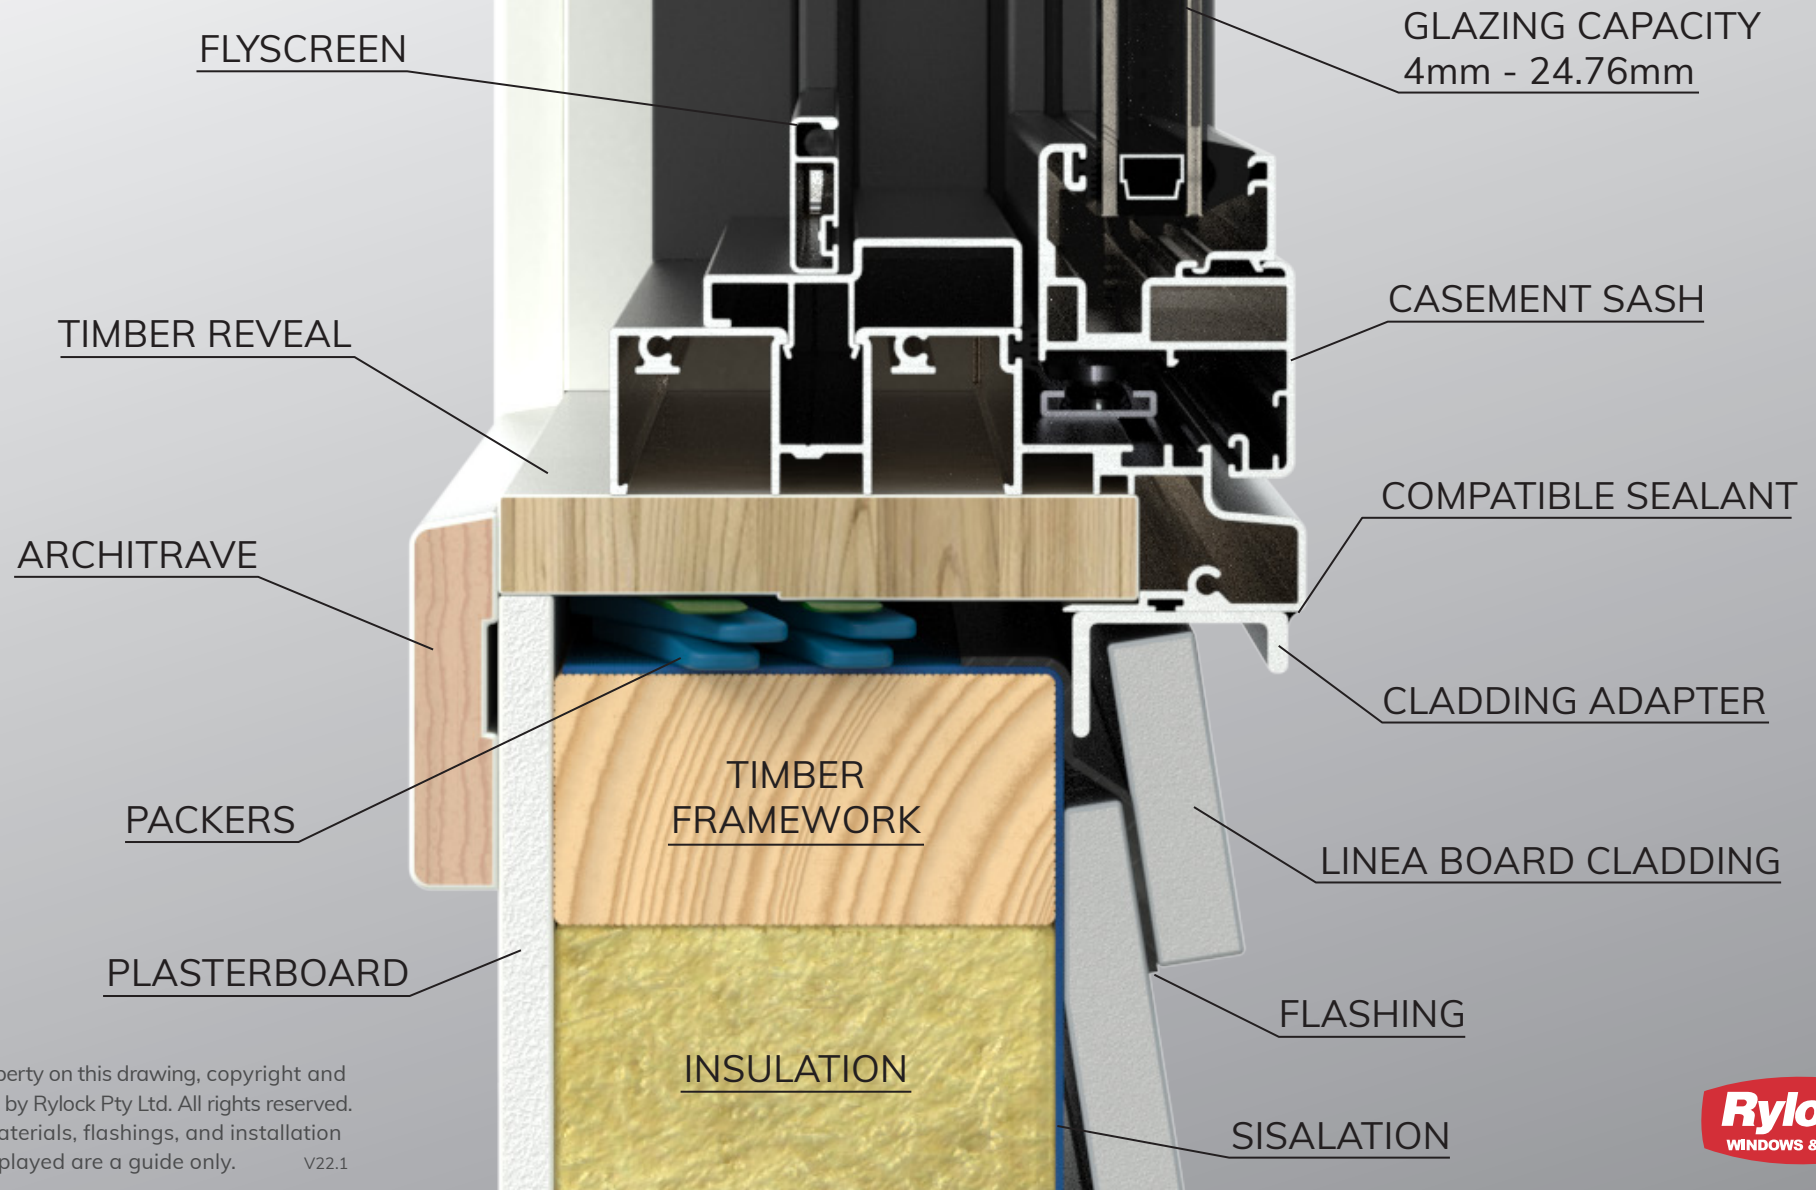

# Casement Window

COMMERCIAL SERIES - 125mm FRAME

## Lightweight Cladding | Linea Board

VERTICAL CROSS SECTION

The intellectual property on this drawing, copyright and patents are owned by Rylock Pty Ltd. All rights reserved. Typical building materials, flashings, and installation methodologies displayed are a guide only. V22.1