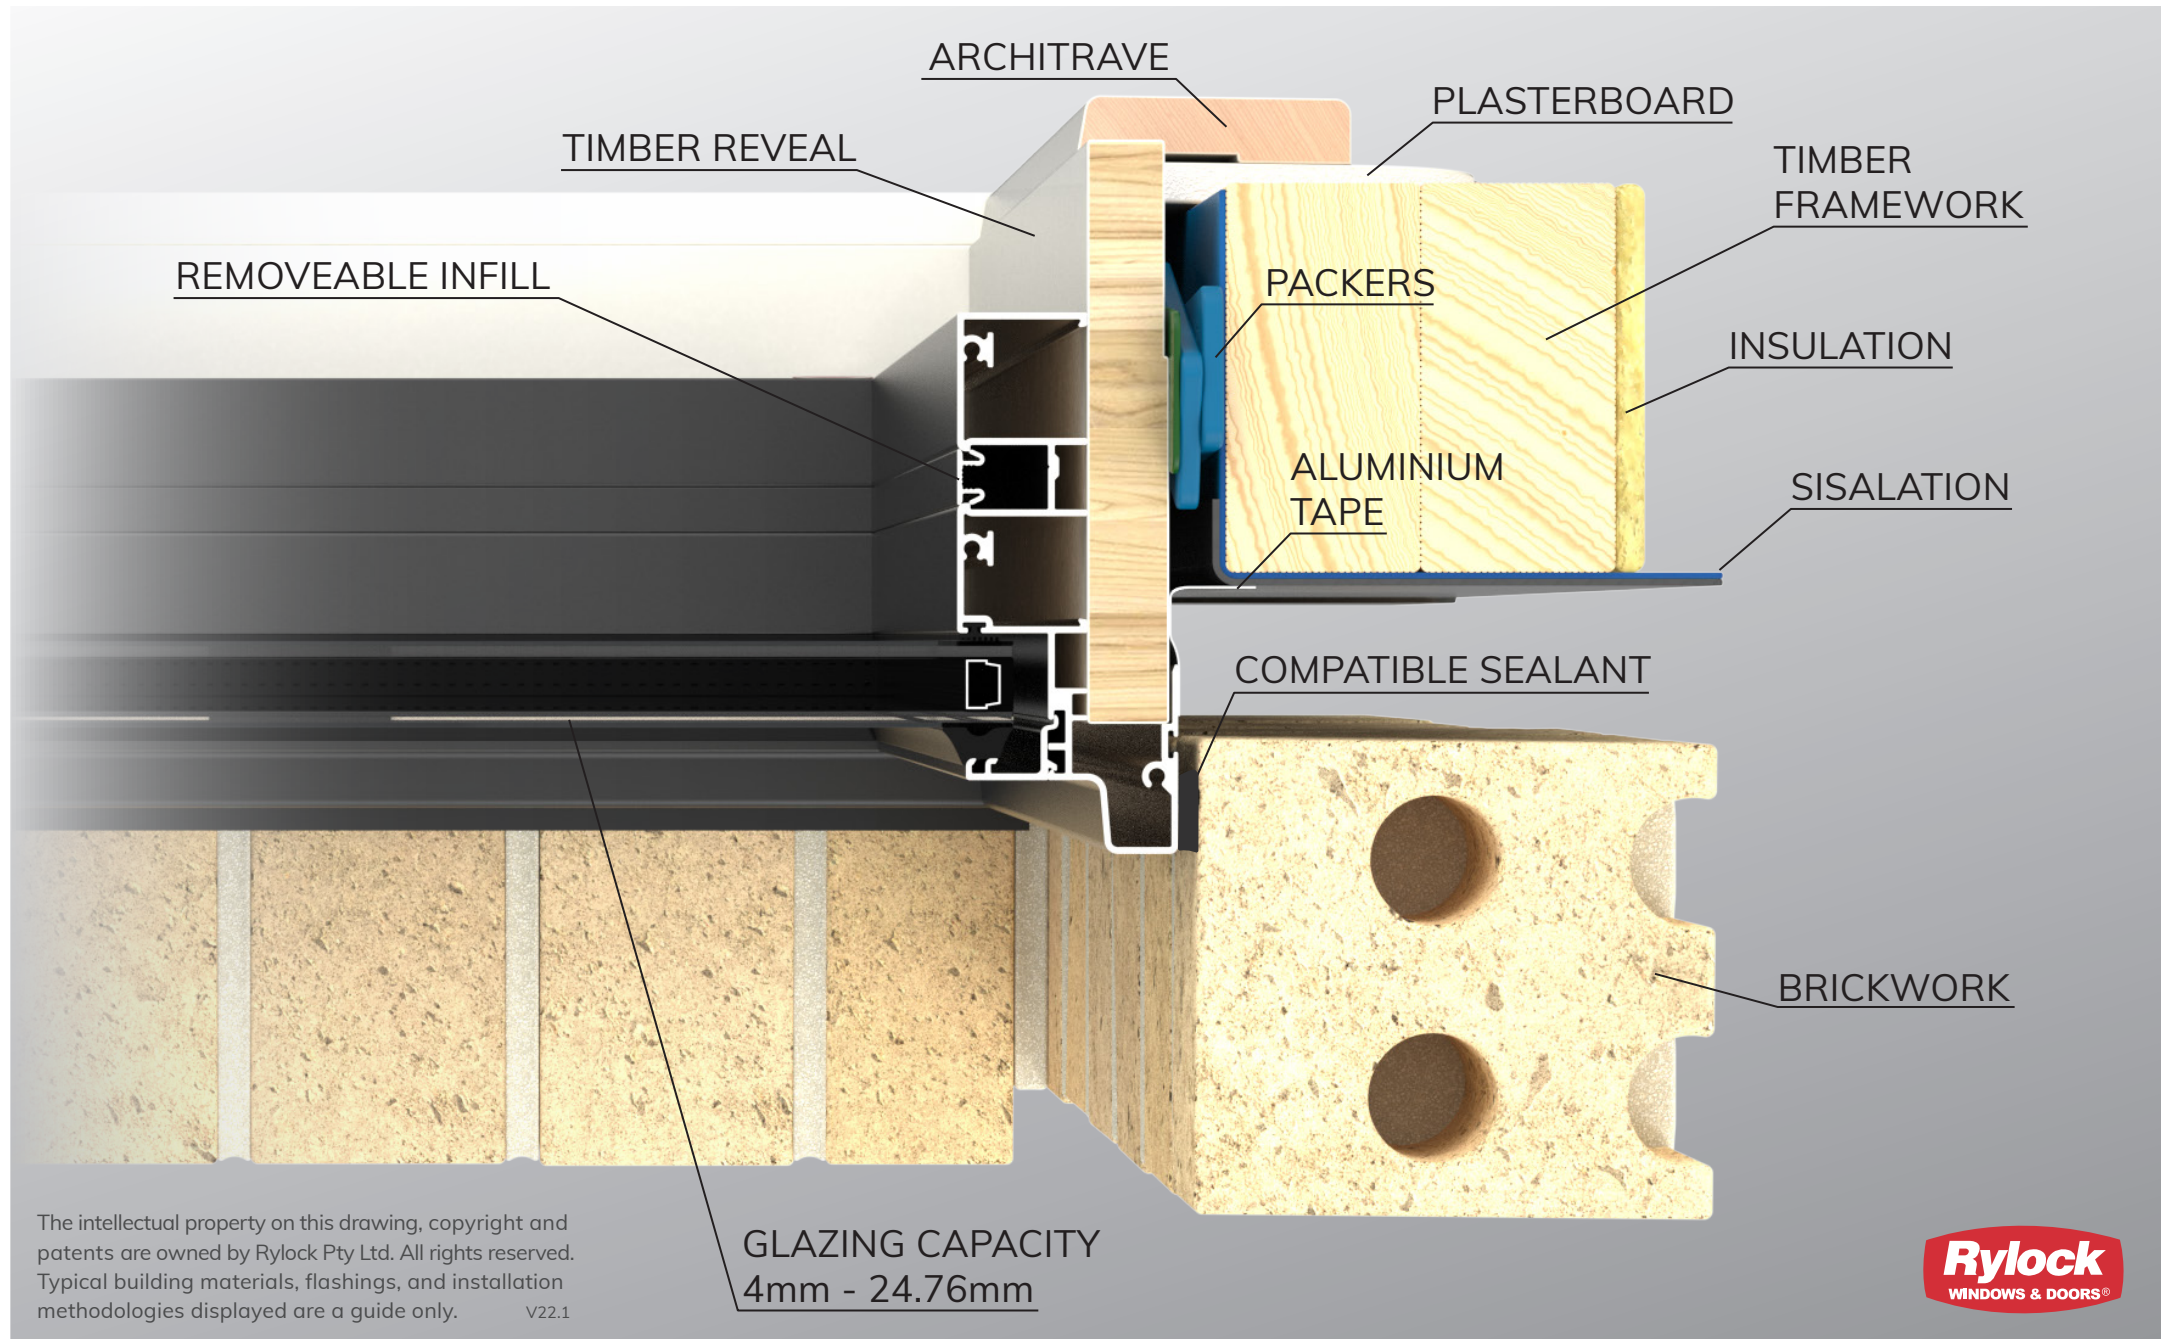

# Fixed Lite Window

COMMERCIAL SERIES - 125mm FRAME

Brick Veneer

HORIZONTAL CROSS SECTION

The intellectual property on this drawing, copyright and patents are owned by Rylock Pty Ltd. All rights reserved. Typical building materials, flashings, and installation methodologies displayed are a guide only. V22.1