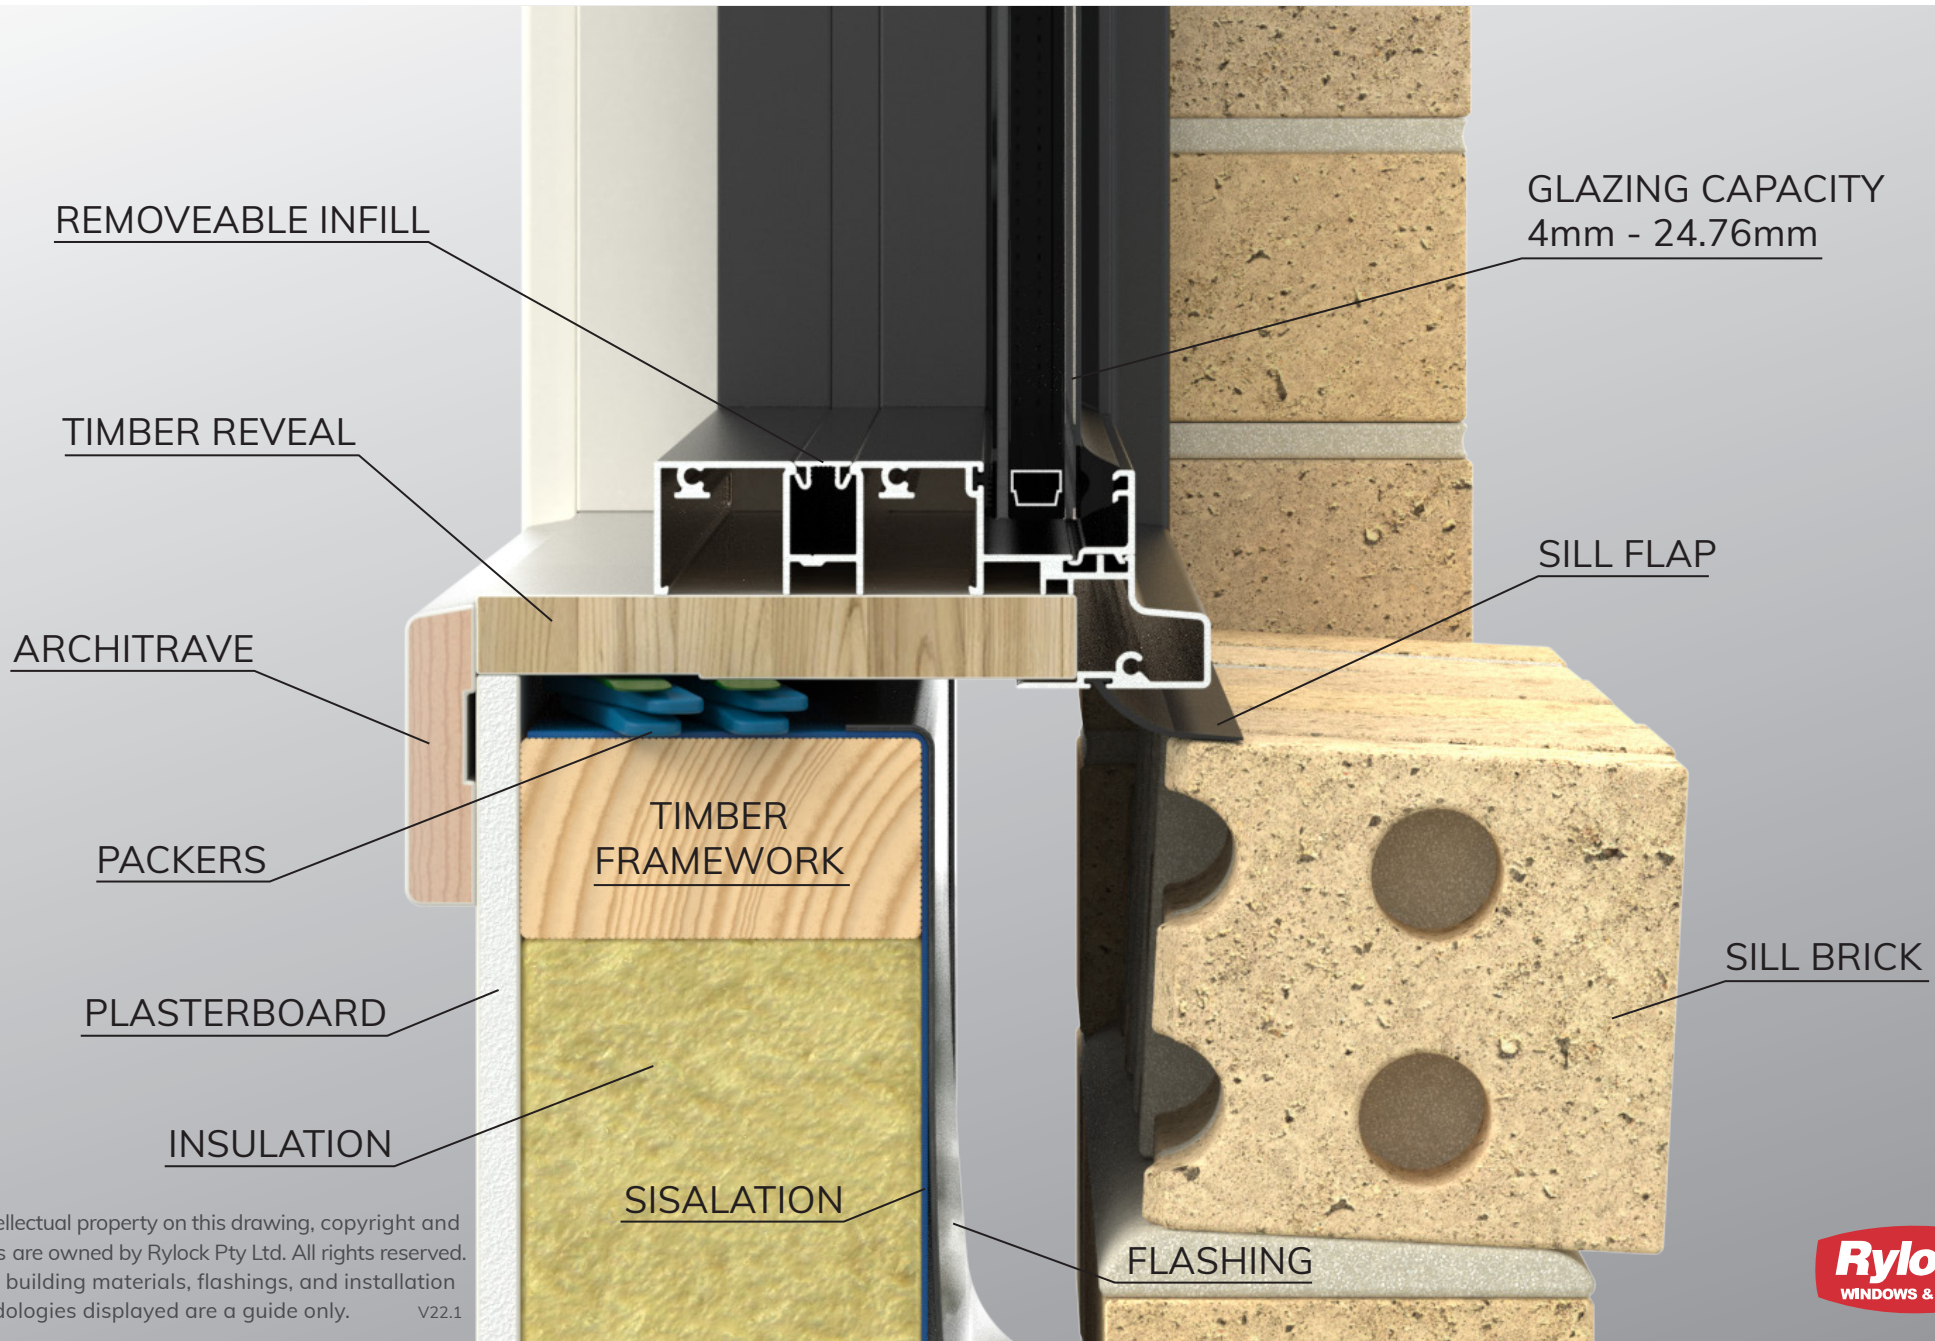

# Fixed Lite Window

COMMERCIAL SERIES - 125mm FRAME

Brick Veneer

VERTICAL CROSS SECTION

The intellectual property on this drawing, copyright and patents are owned by Rylock Pty Ltd. All rights reserved. Typical building materials, flashings, and installation methodologies displayed are a guide only. V22.1