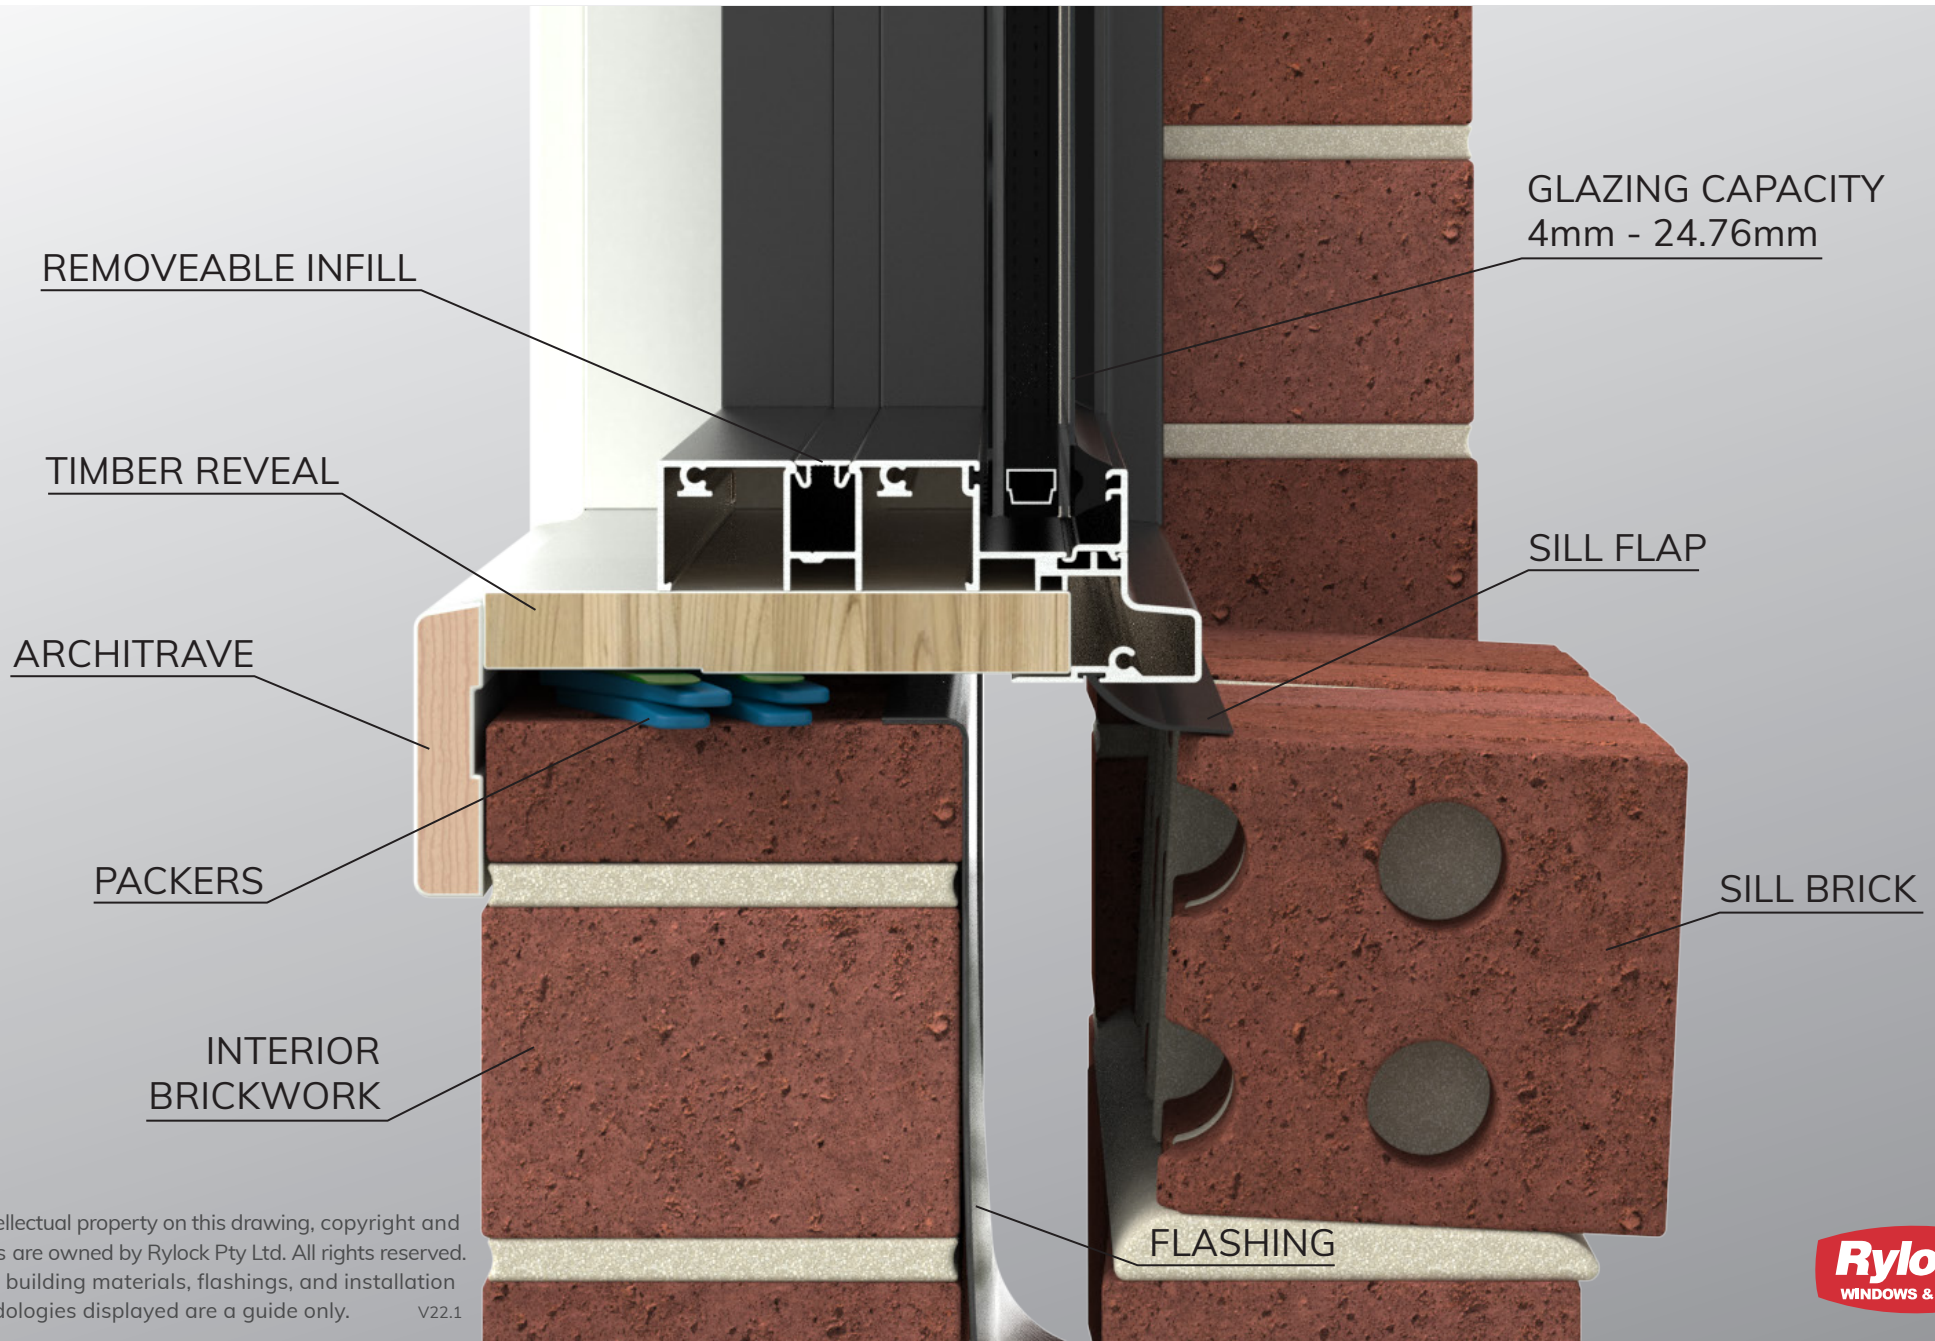

Fixed Lite Window

COMMERCIAL SERIES - 125mm FRAME

Double Brick

VERTICAL CROSS SECTION

The intellectual property on this drawing, copyright and patents are owned by Rylock Pty Ltd. All rights reserved. Typical building materials, flashings, and installation methodologies displayed are a guide only. V22.1