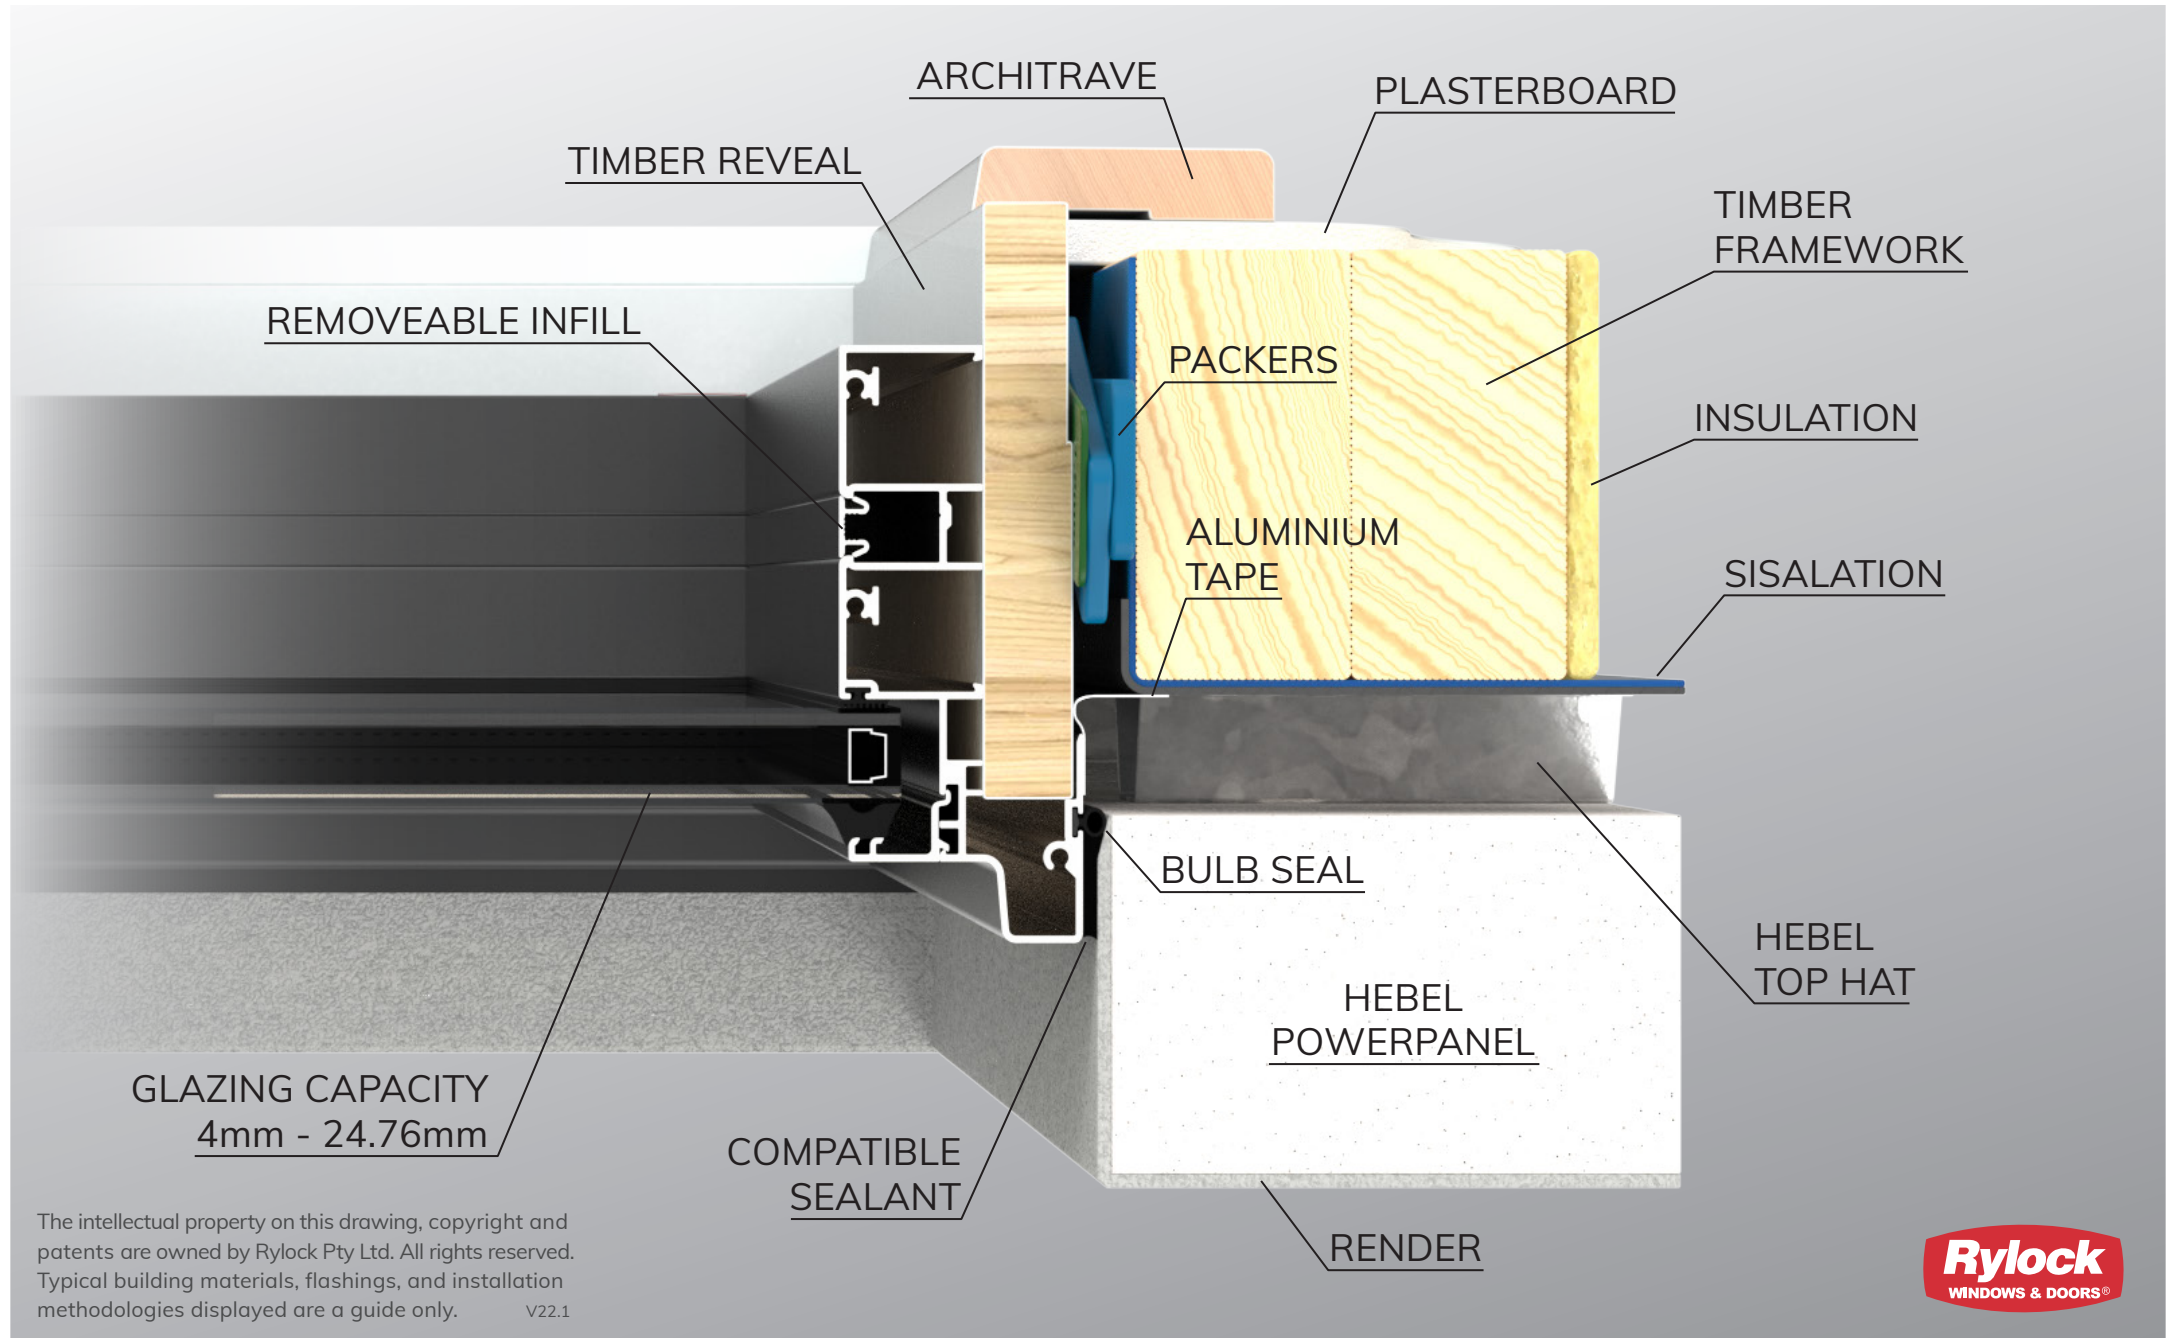

# Fixed Lite Window

COMMERCIAL SERIES - 125mm FRAME

## Lightweight Cladding | Hebel PowerPanel

HORIZONTAL CROSS SECTION

The intellectual property on this drawing, copyright and patents are owned by Rylock Pty Ltd. All rights reserved. Typical building materials, flashings, and installation methodologies displayed are a guide only. V22.1