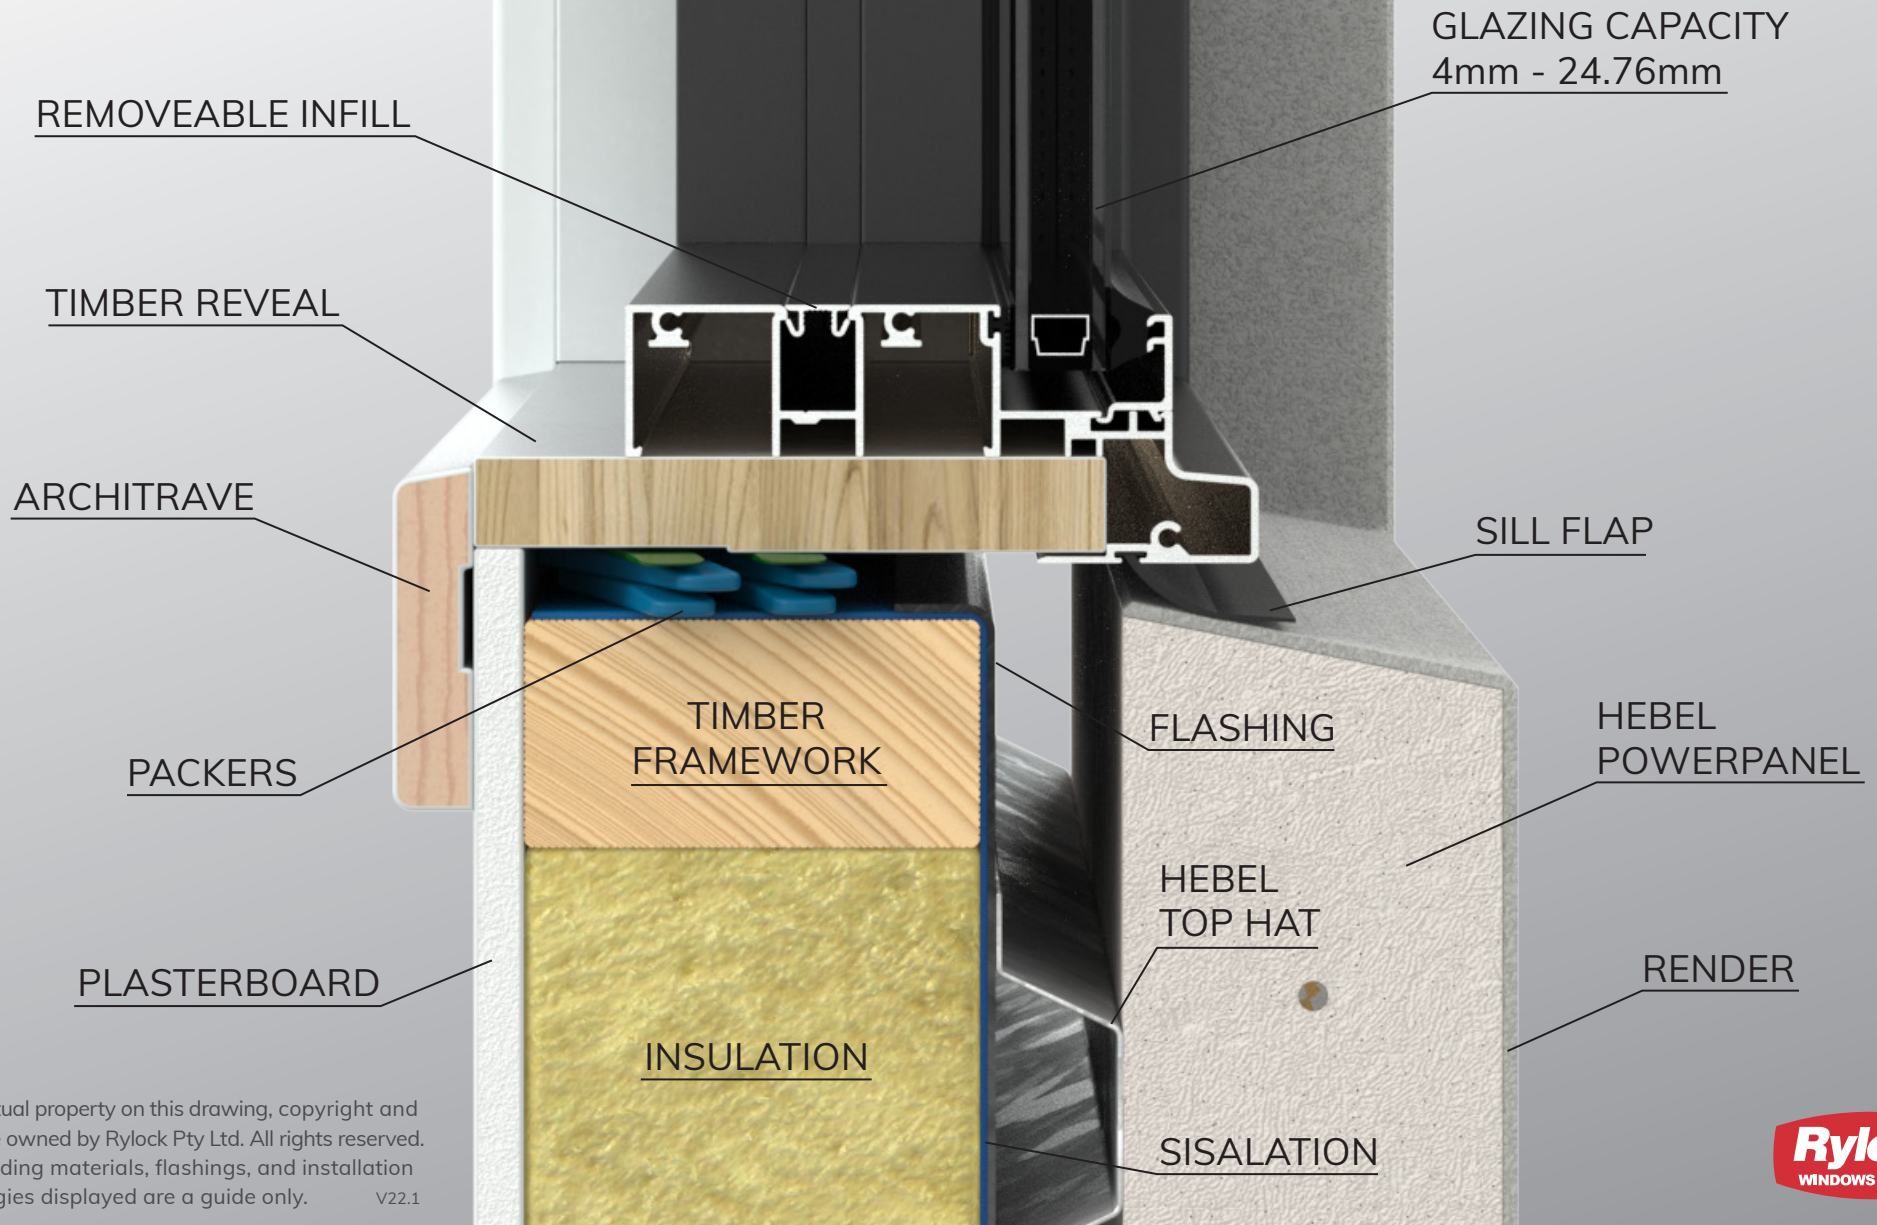

Fixed Lite Window

COMMERCIAL SERIES - 125mm FRAME

Lightweight Cladding | Hebel PowerPanel

VERTICAL CROSS SECTION

The intellectual property on this drawing, copyright and patents are owned by Rylock Pty Ltd. All rights reserved. Typical building materials, flashings, and installation methodologies displayed are a guide only. V22.1