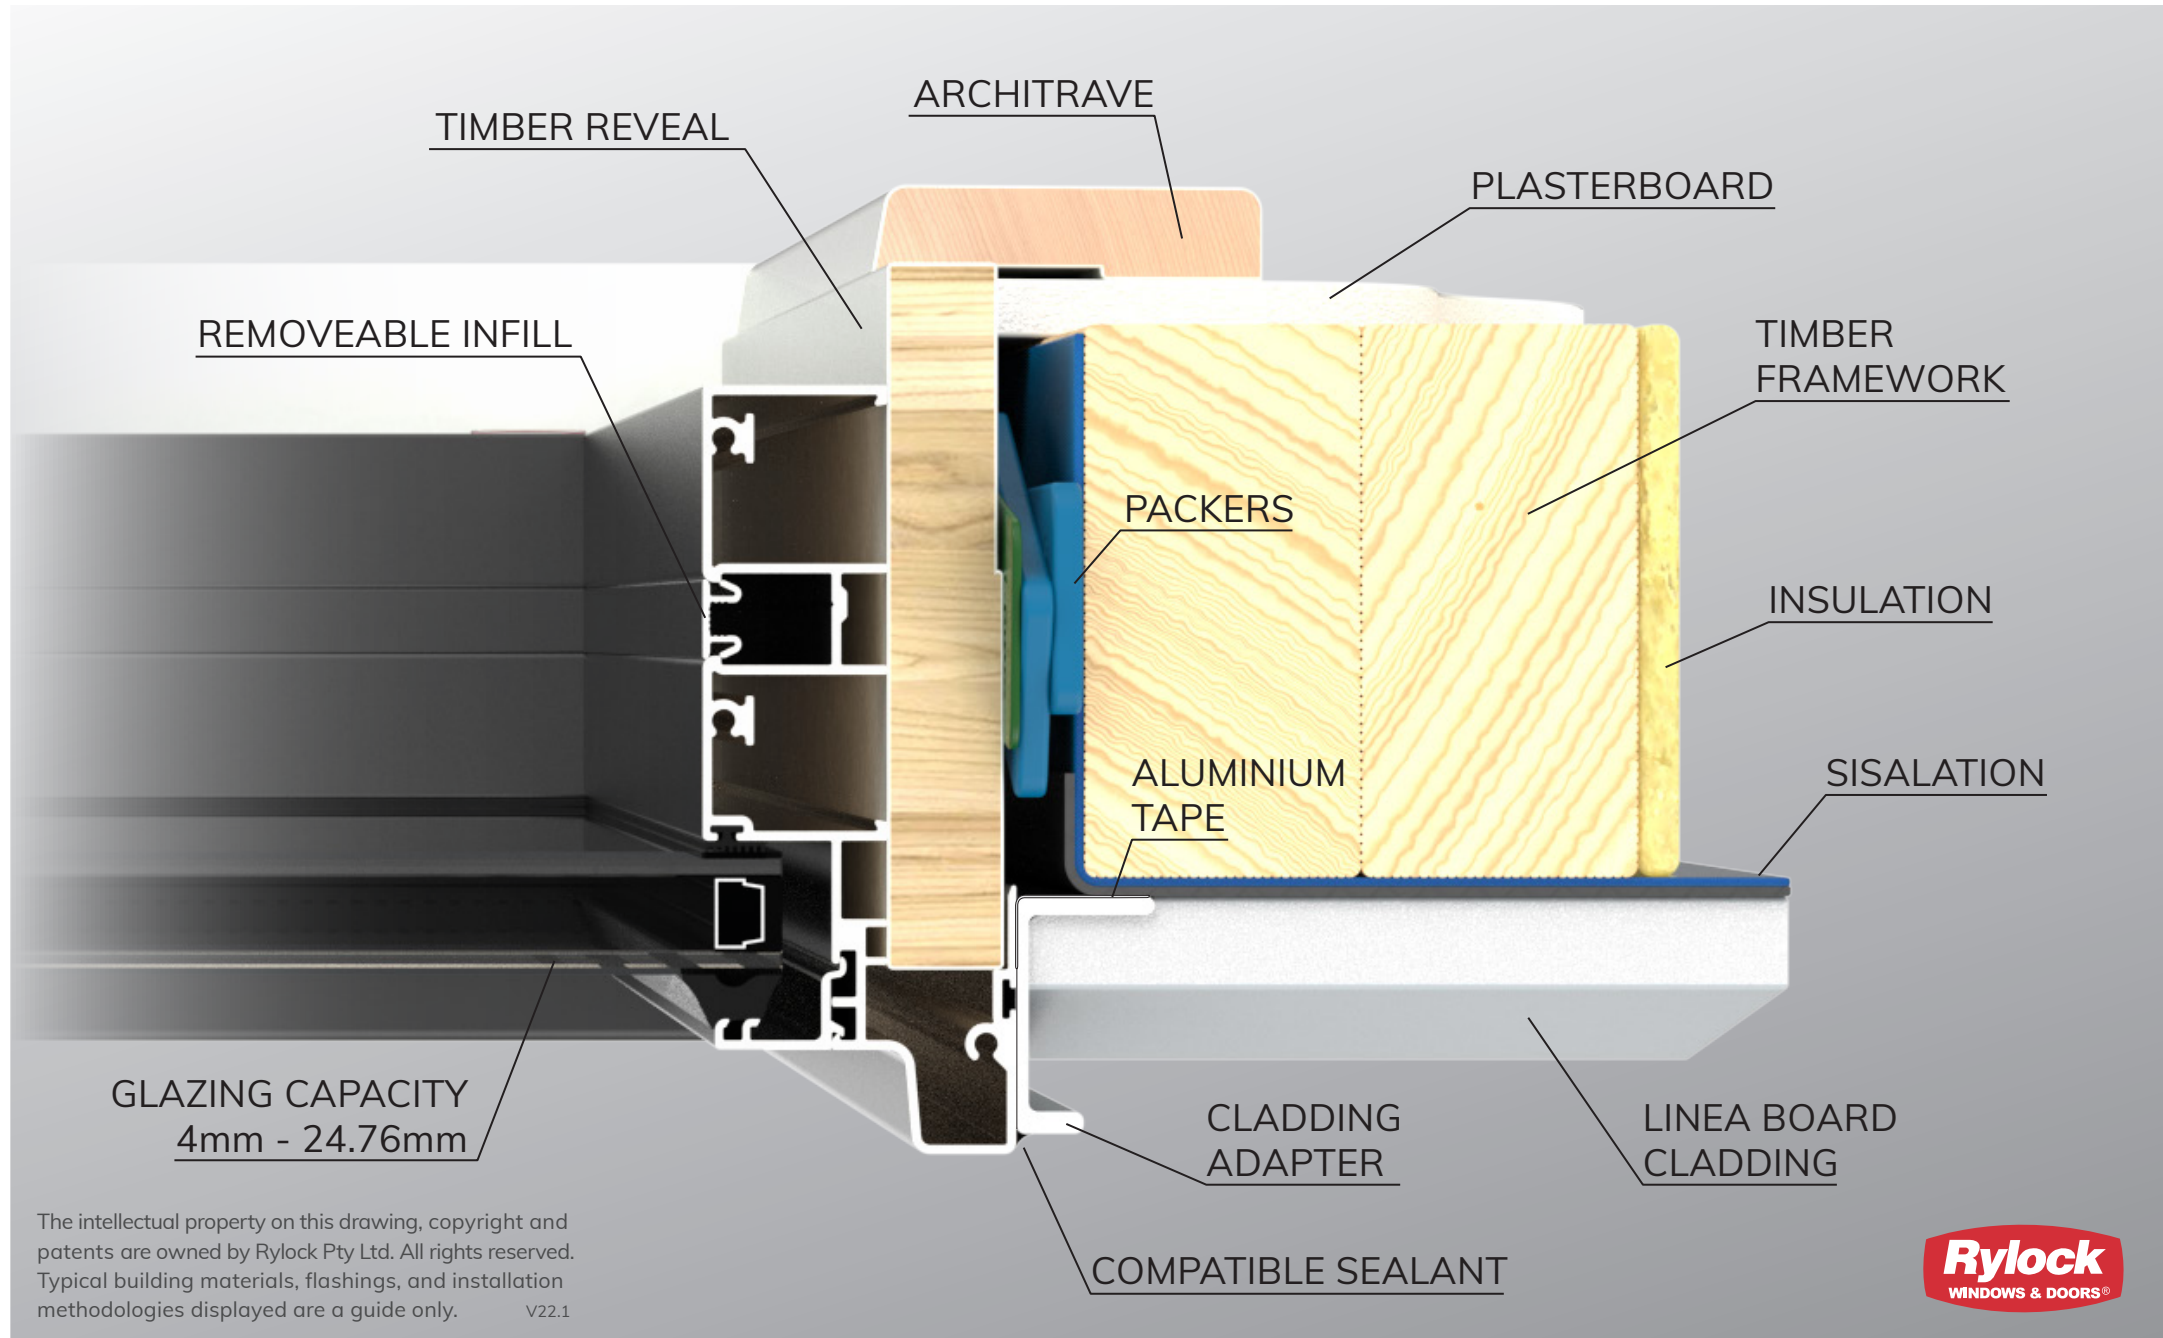

Fixed Lite Window

COMMERCIAL SERIES - 125mm FRAME

Lightweight Cladding | Linea Board

HORIZONTAL CROSS SECTION

The intellectual property on this drawing, copyright and patents are owned by Rylock Pty Ltd. All rights reserved. Typical building materials, flashings, and installation methodologies displayed are a guide only. V22.1