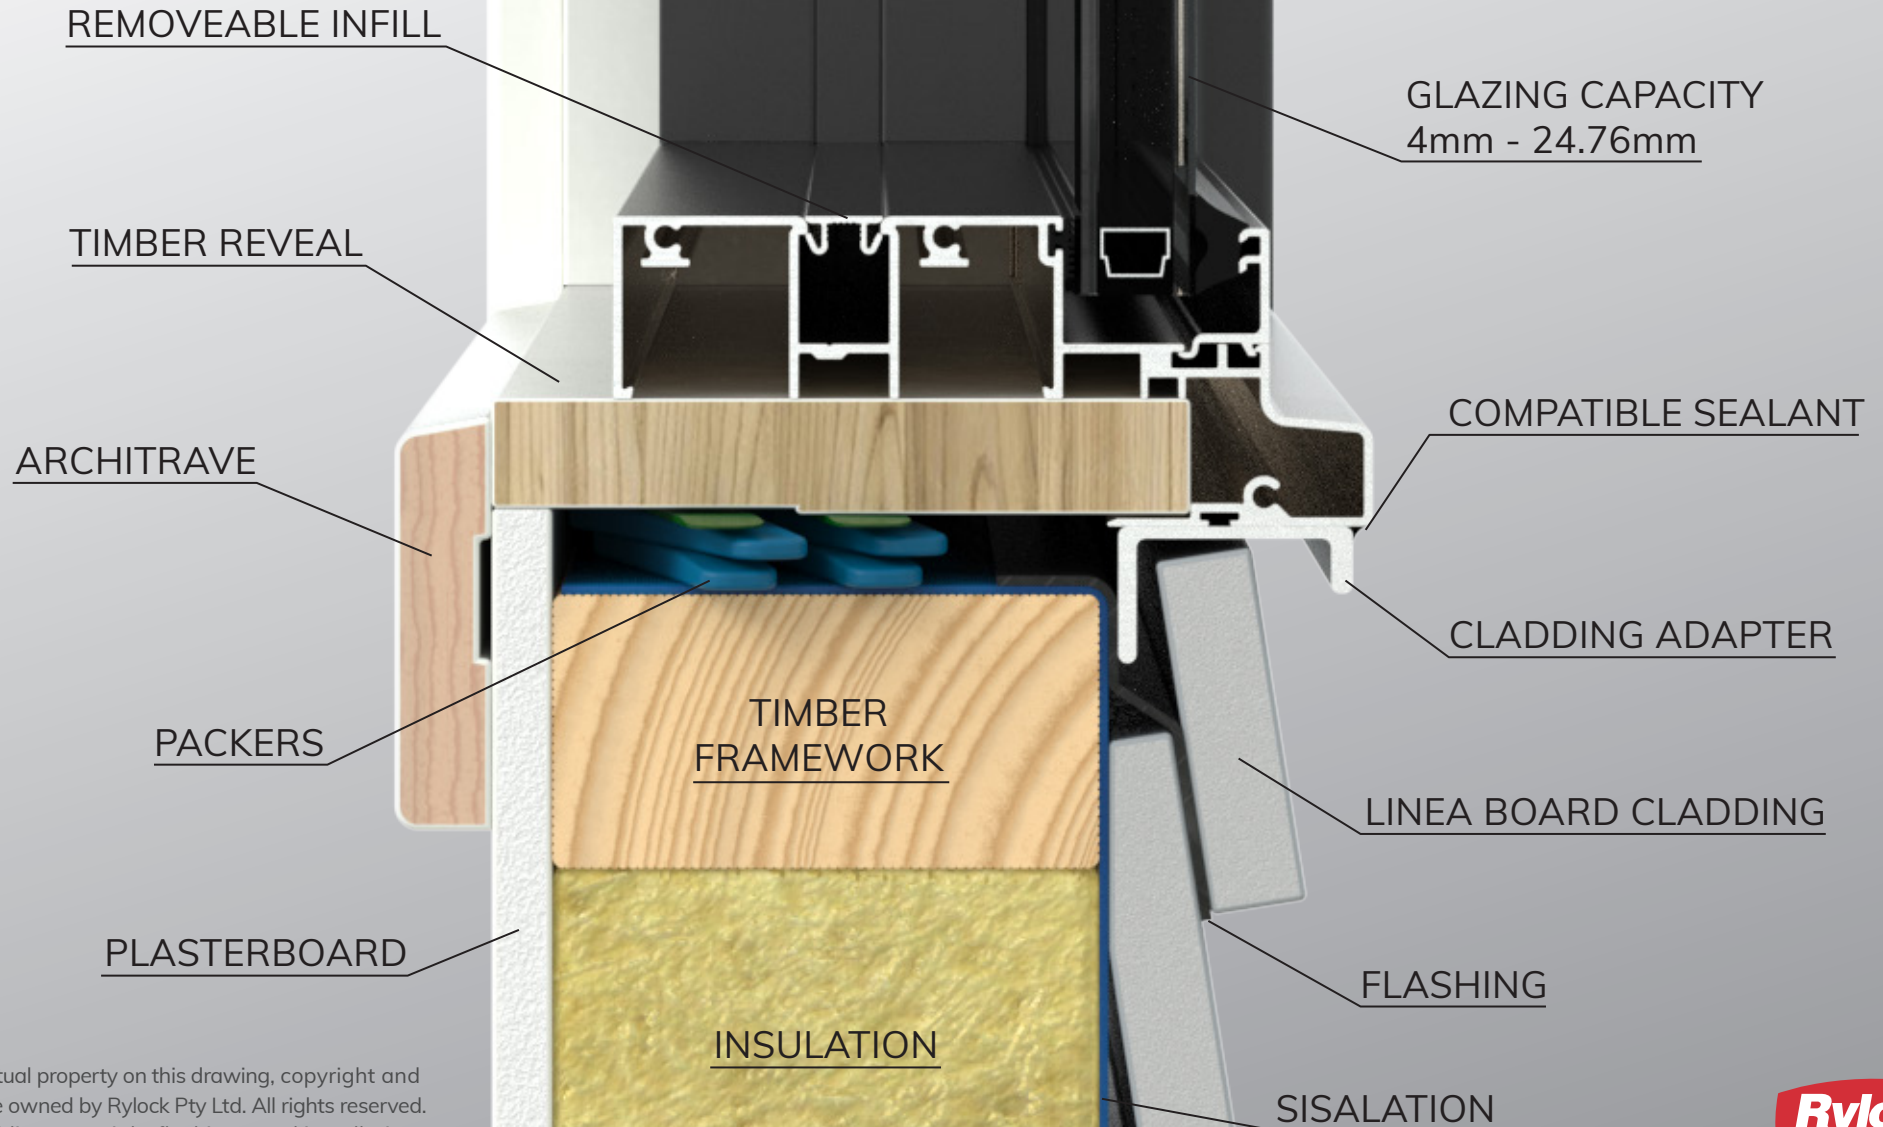

Fixed Lite Window

COMMERCIAL SERIES - 125mm FRAME

Lightweight Cladding | Linea Board

VERTICAL CROSS SECTION

The intellectual property on this drawing, copyright and patents are owned by Rylock Pty Ltd. All rights reserved. Typical building materials, flashings, and installation methodologies displayed are a guide only. V22.1