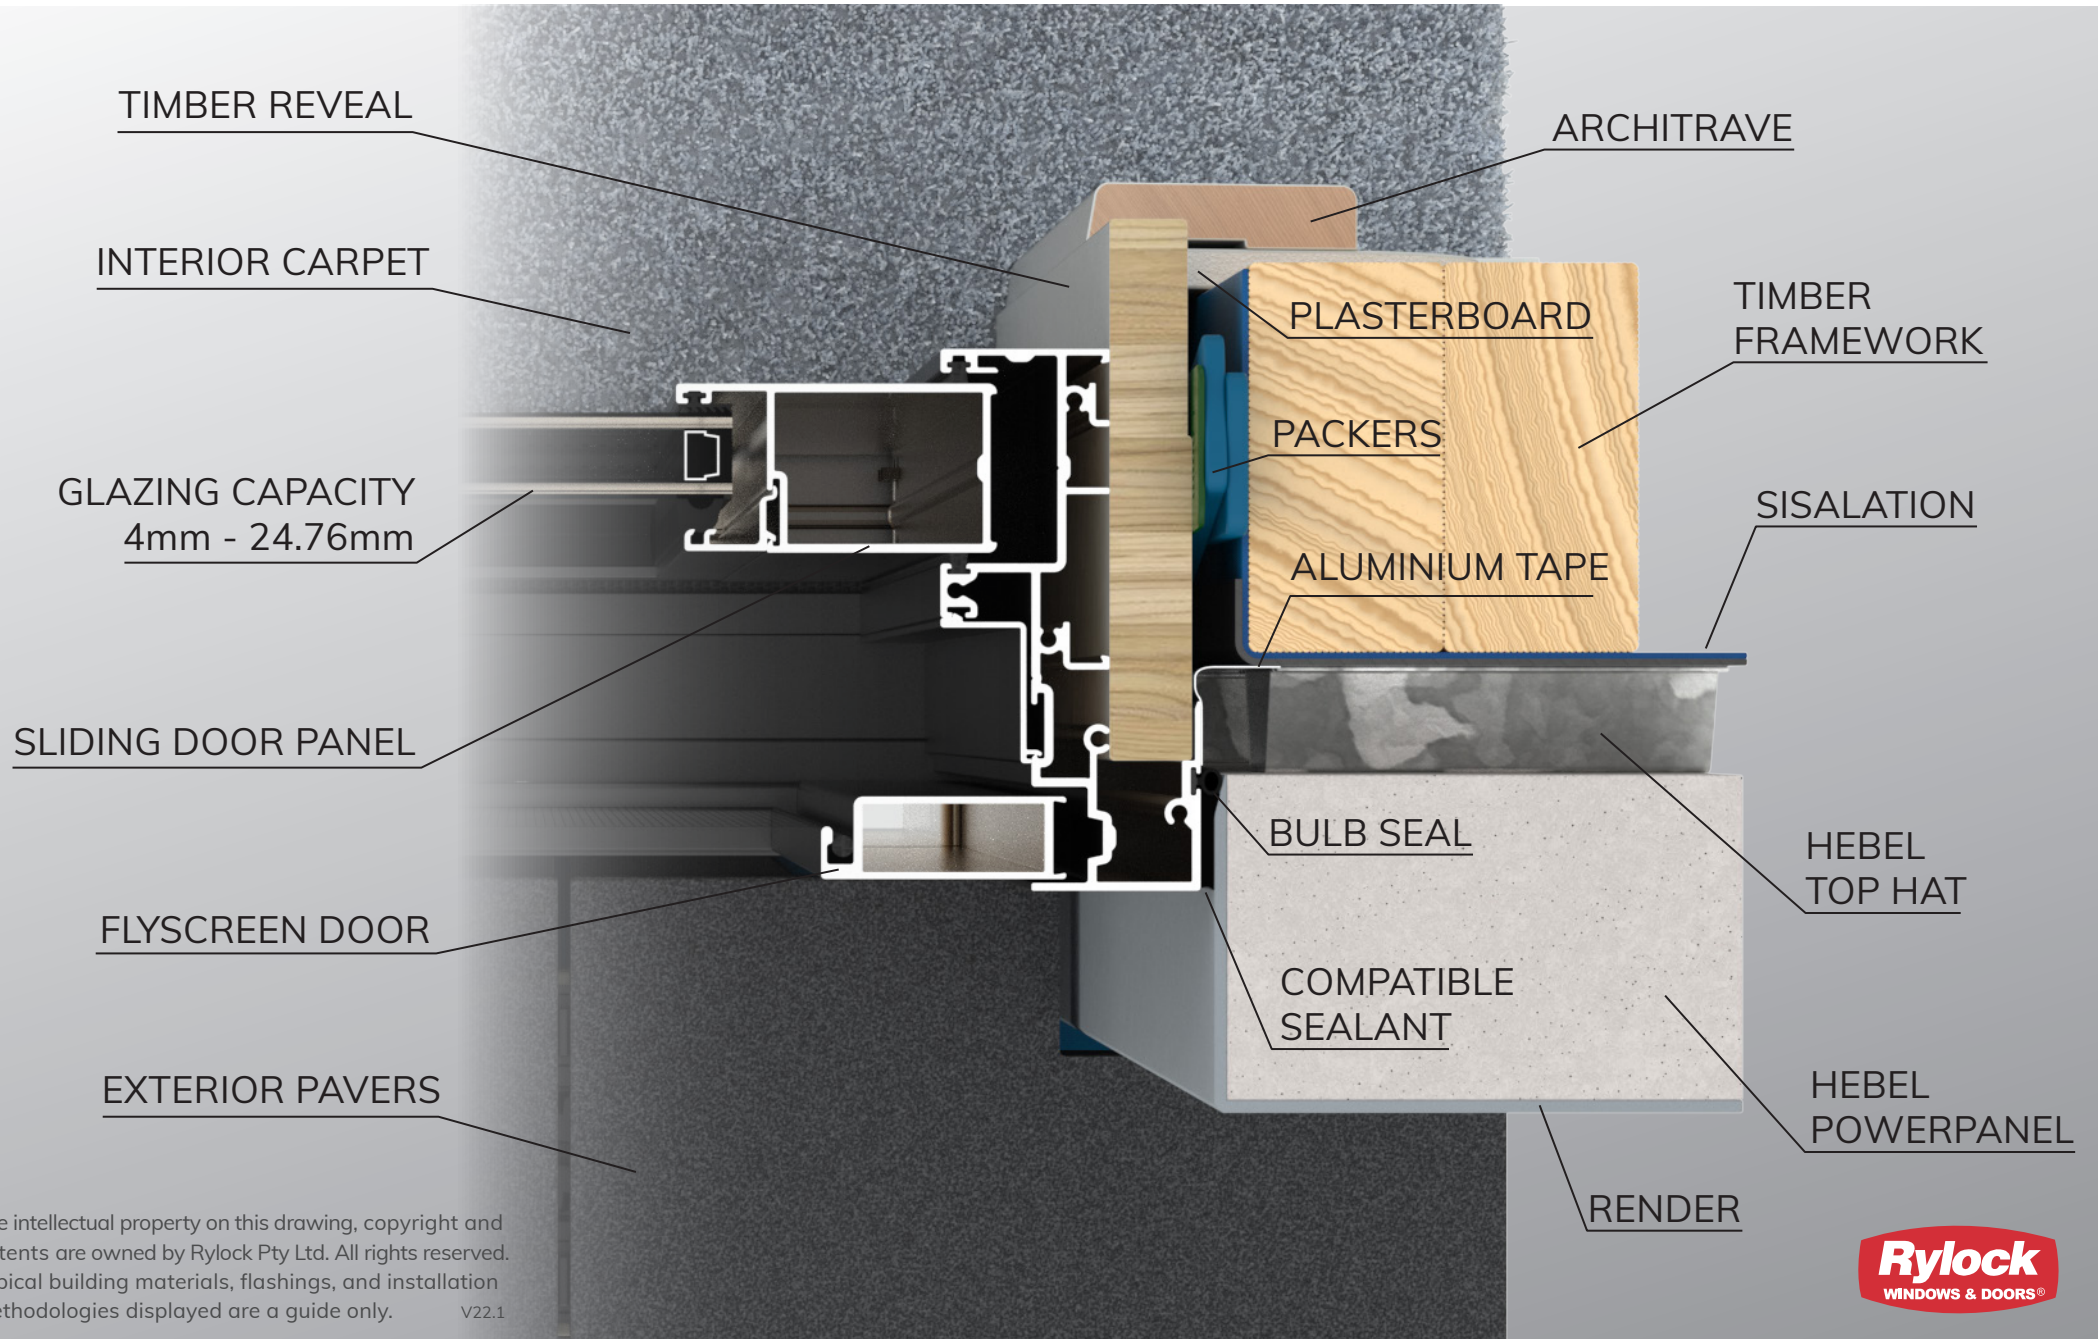

Sliding Door

COMMERCIAL SERIES - 125mm FRAME

Lightweight Cladding | Hebel PowerPanel

HORIZONTAL CROSS SECTION

The intellectual property on this drawing, copyright and patents are owned by Rylock Pty Ltd. All rights reserved. Typical building materials, flashings, and installation methodologies displayed are a guide only. V22.1