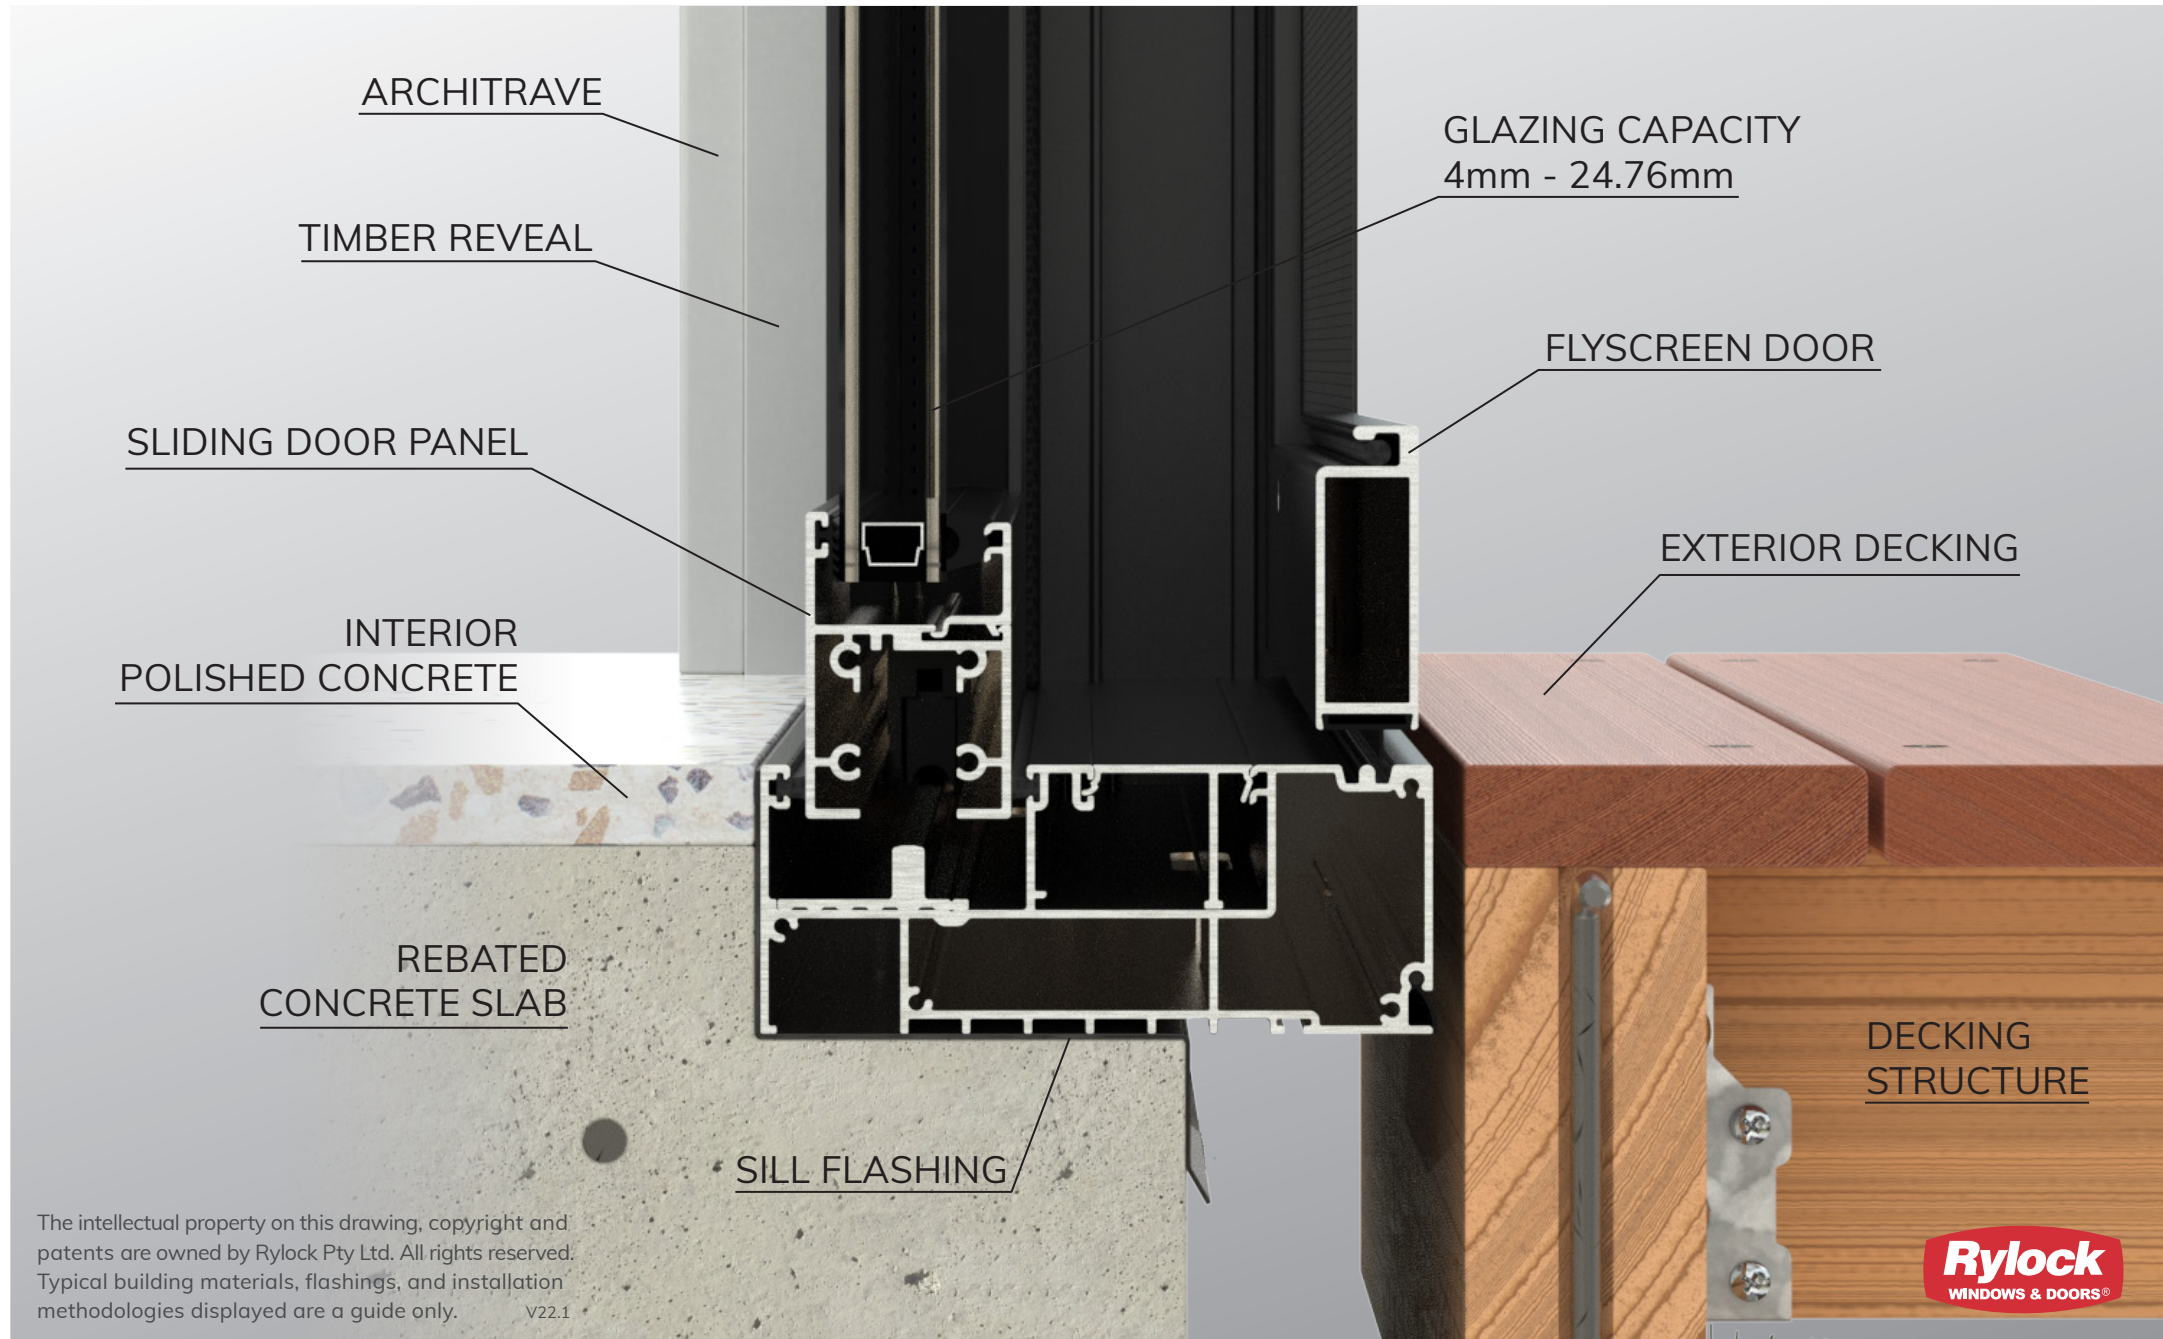

Sliding Door

COMMERCIAL SERIES - 125mm FRAME

Lightweight Cladding | Linea Board

VERTICAL CROSS SECTION

The intellectual property on this drawing, copyright and patents are owned by Rylock Pty Ltd. All rights reserved. Typical building materials, flashings, and installation methodologies displayed are a guide only. V22.1