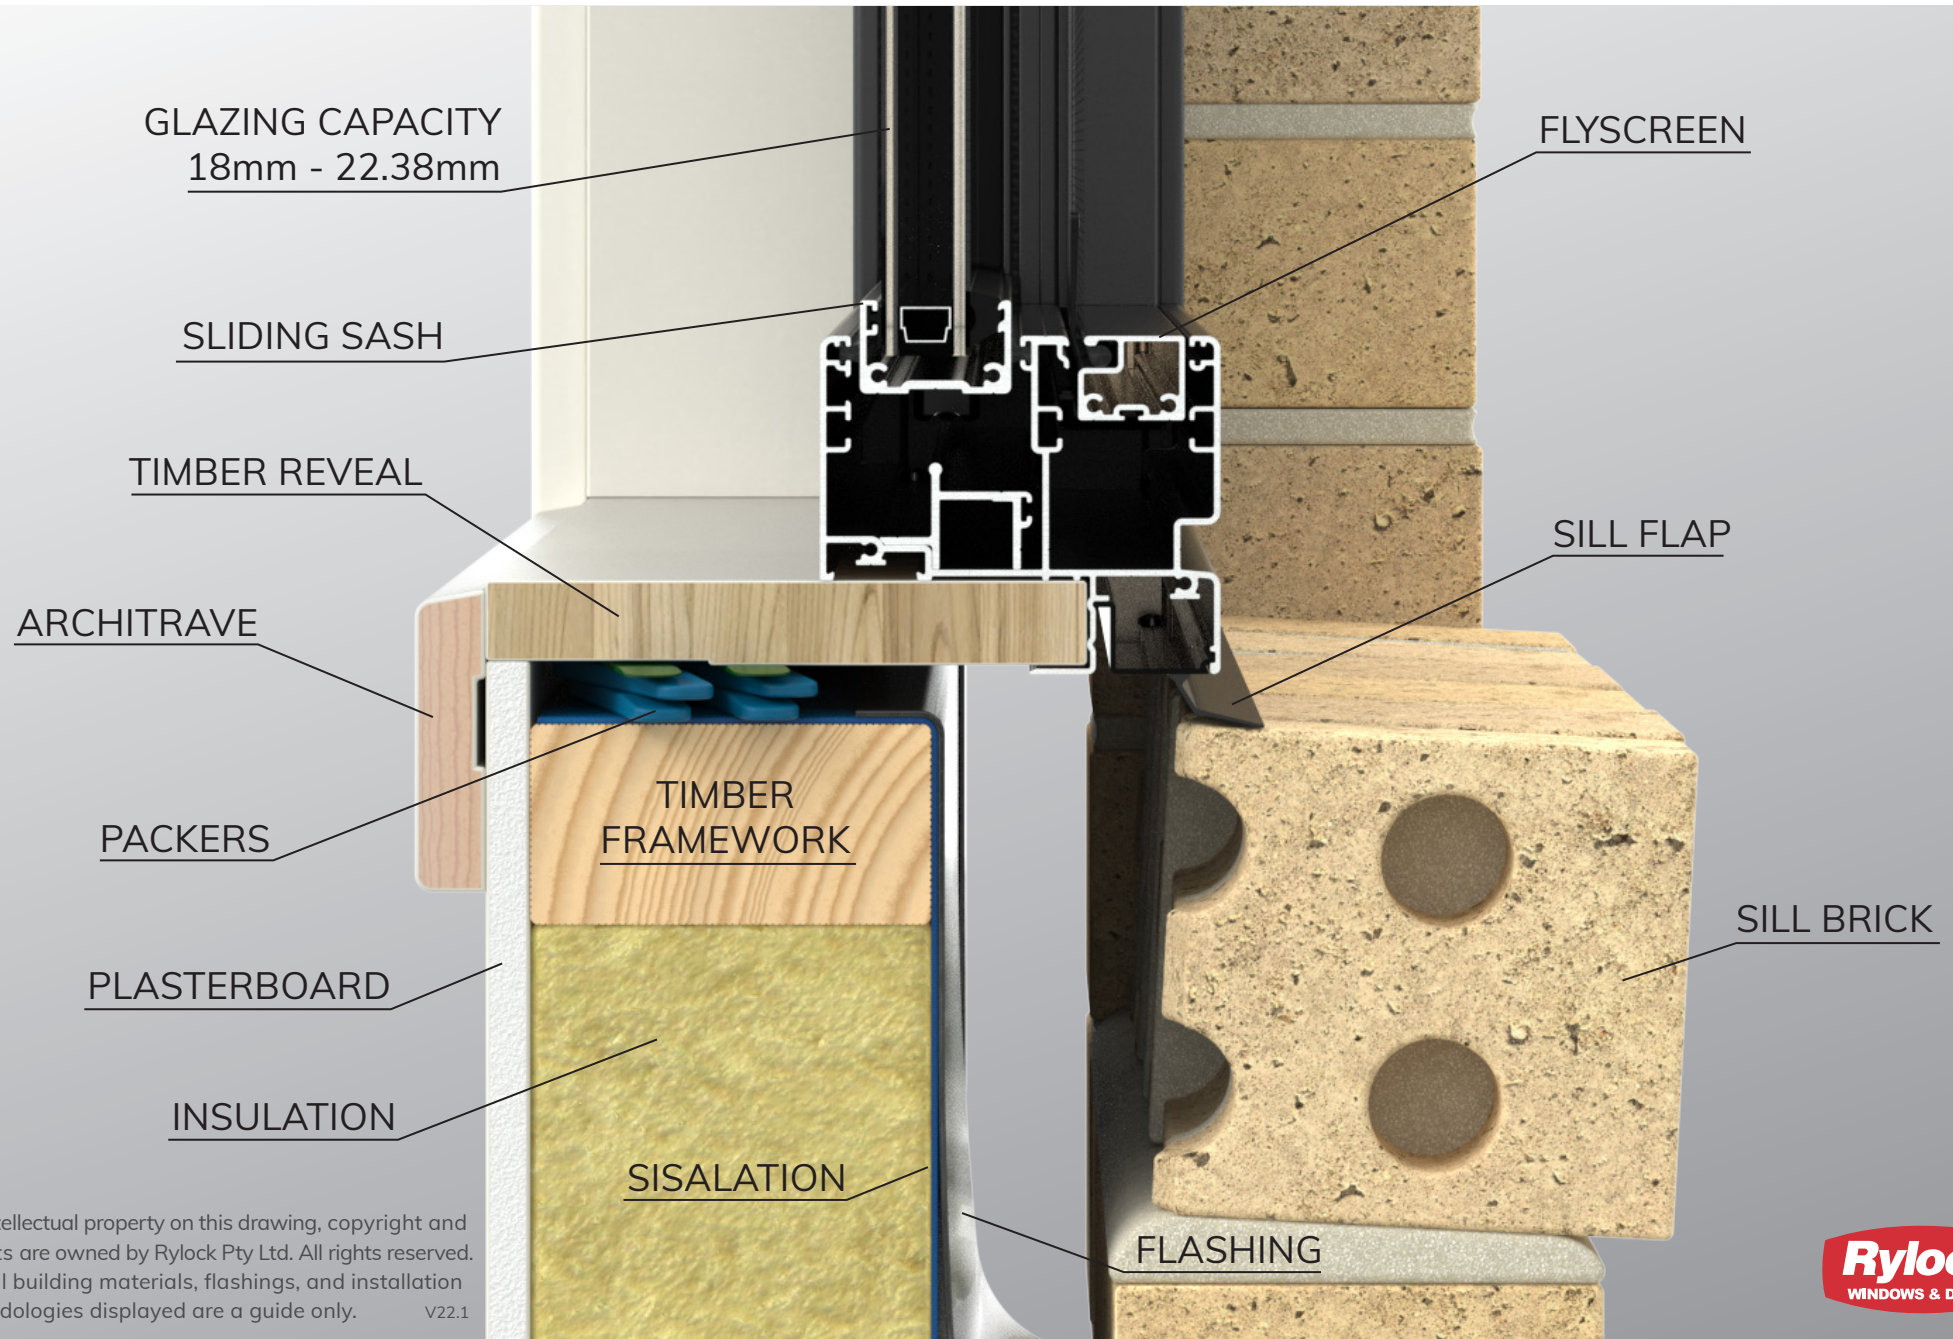

Horizontal Sliding Window

ARCHITECTURAL ALUMINIUM SERIES - 90mm FRAME

Brick Veneer

VERTICAL CROSS SECTION

The intellectual property on this drawing, copyright and patents are owned by Rylock Pty Ltd. All rights reserved. Typical building materials, flashings, and installation methodologies displayed are a guide only. V22.1