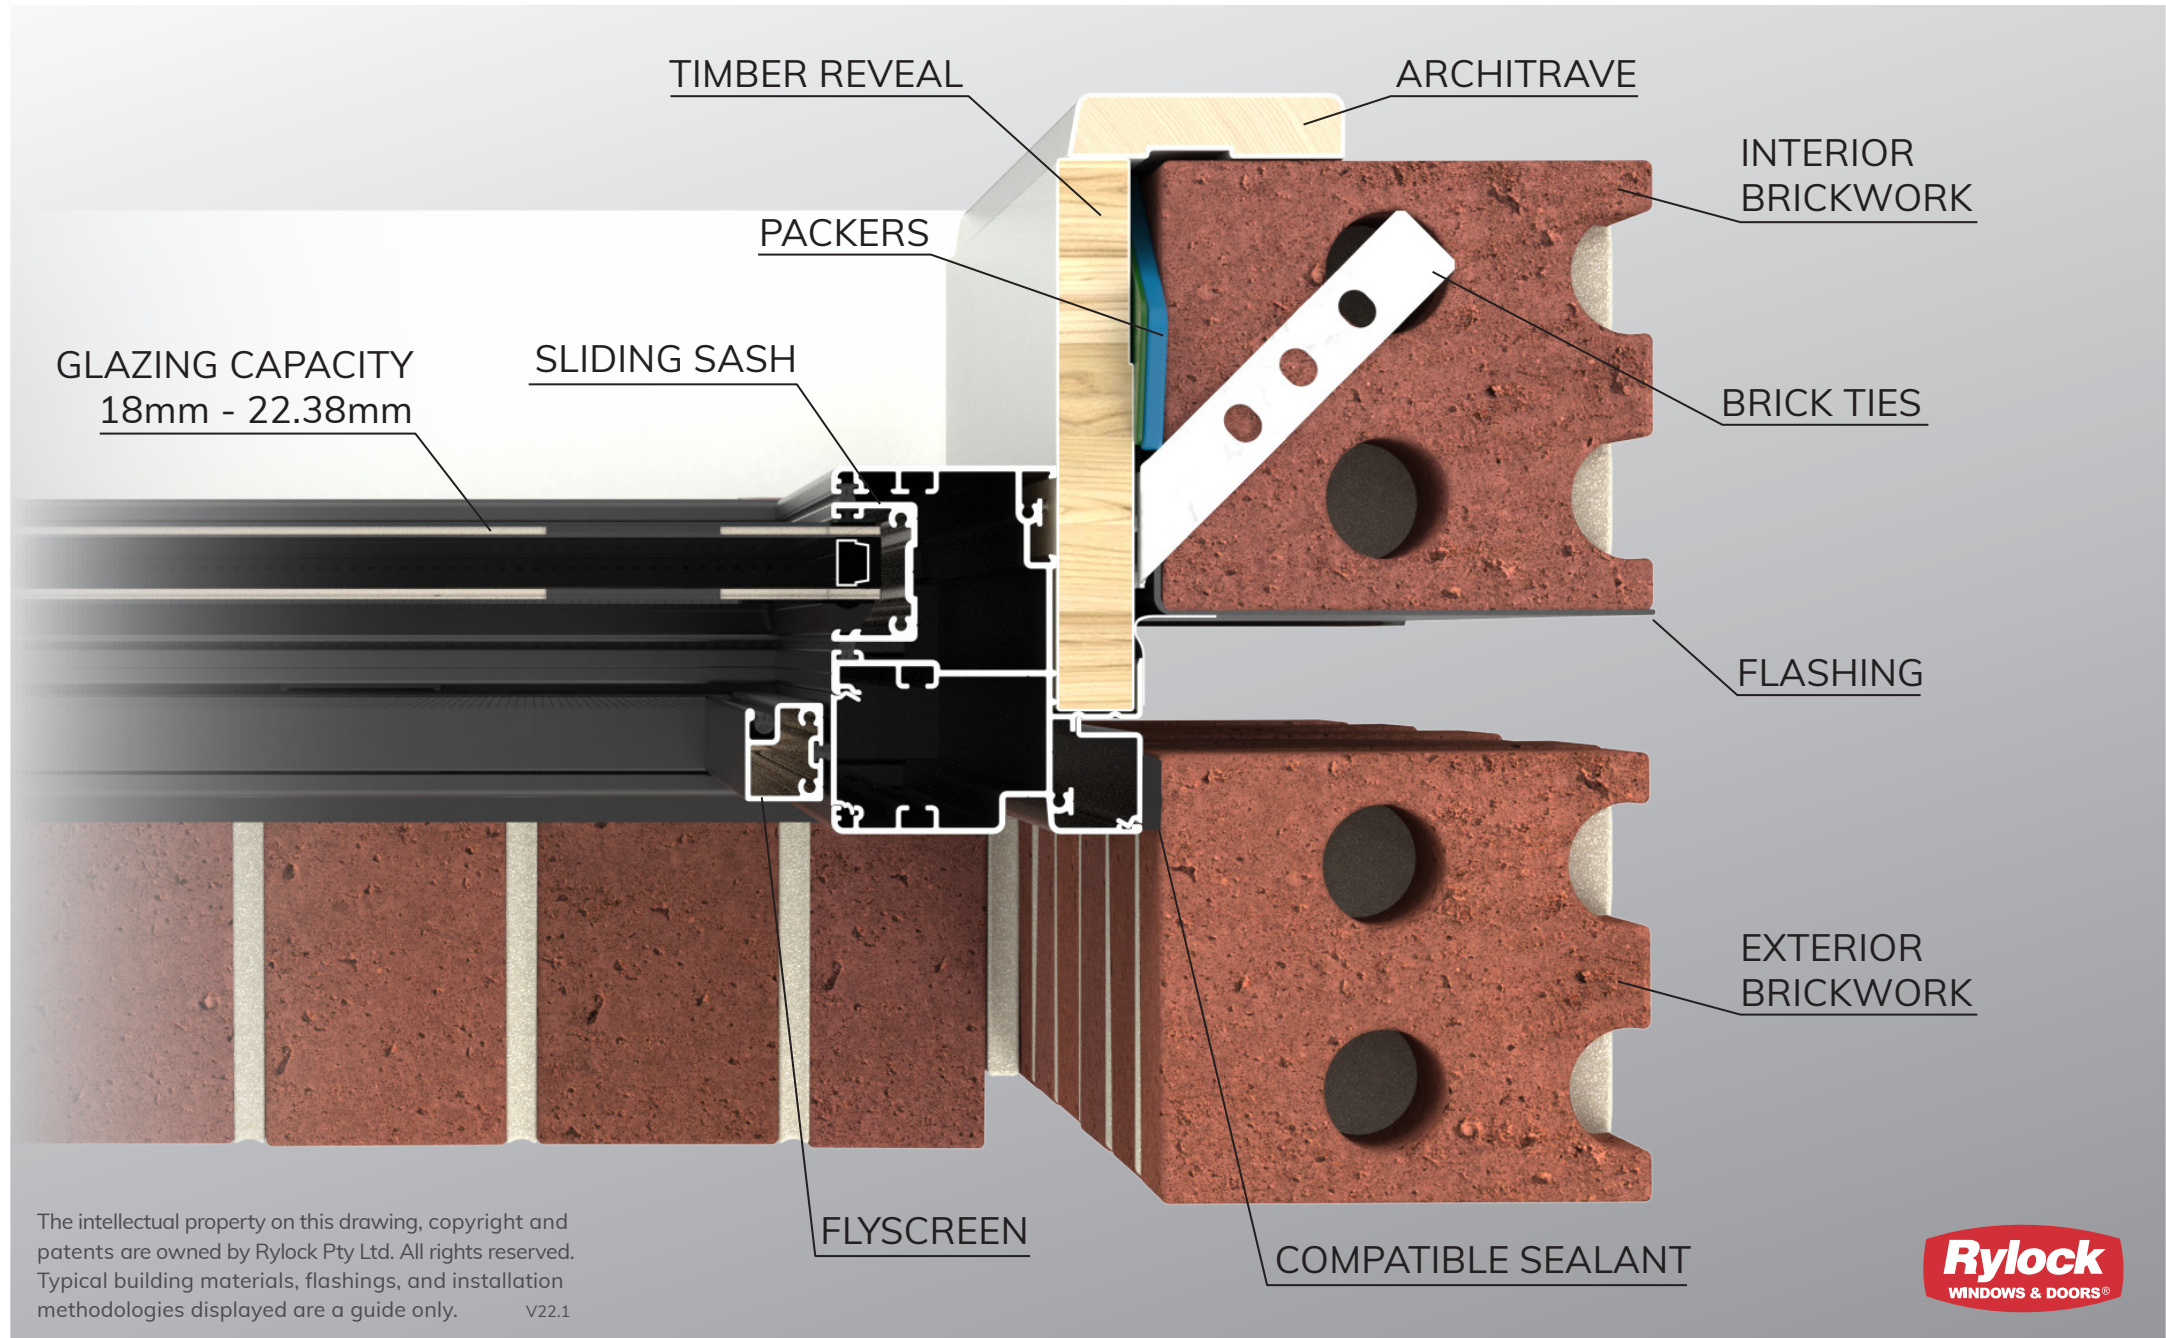

Horizontal Sliding Window

ARCHITECTURAL ALUMINIUM SERIES - 90mm FRAME

Double Brick

HORIZONTAL CROSS SECTION

The intellectual property on this drawing, copyright and patents are owned by Rylock Pty Ltd. All rights reserved. Typical building materials, flashings, and installation methodologies displayed are a guide only. V22.1