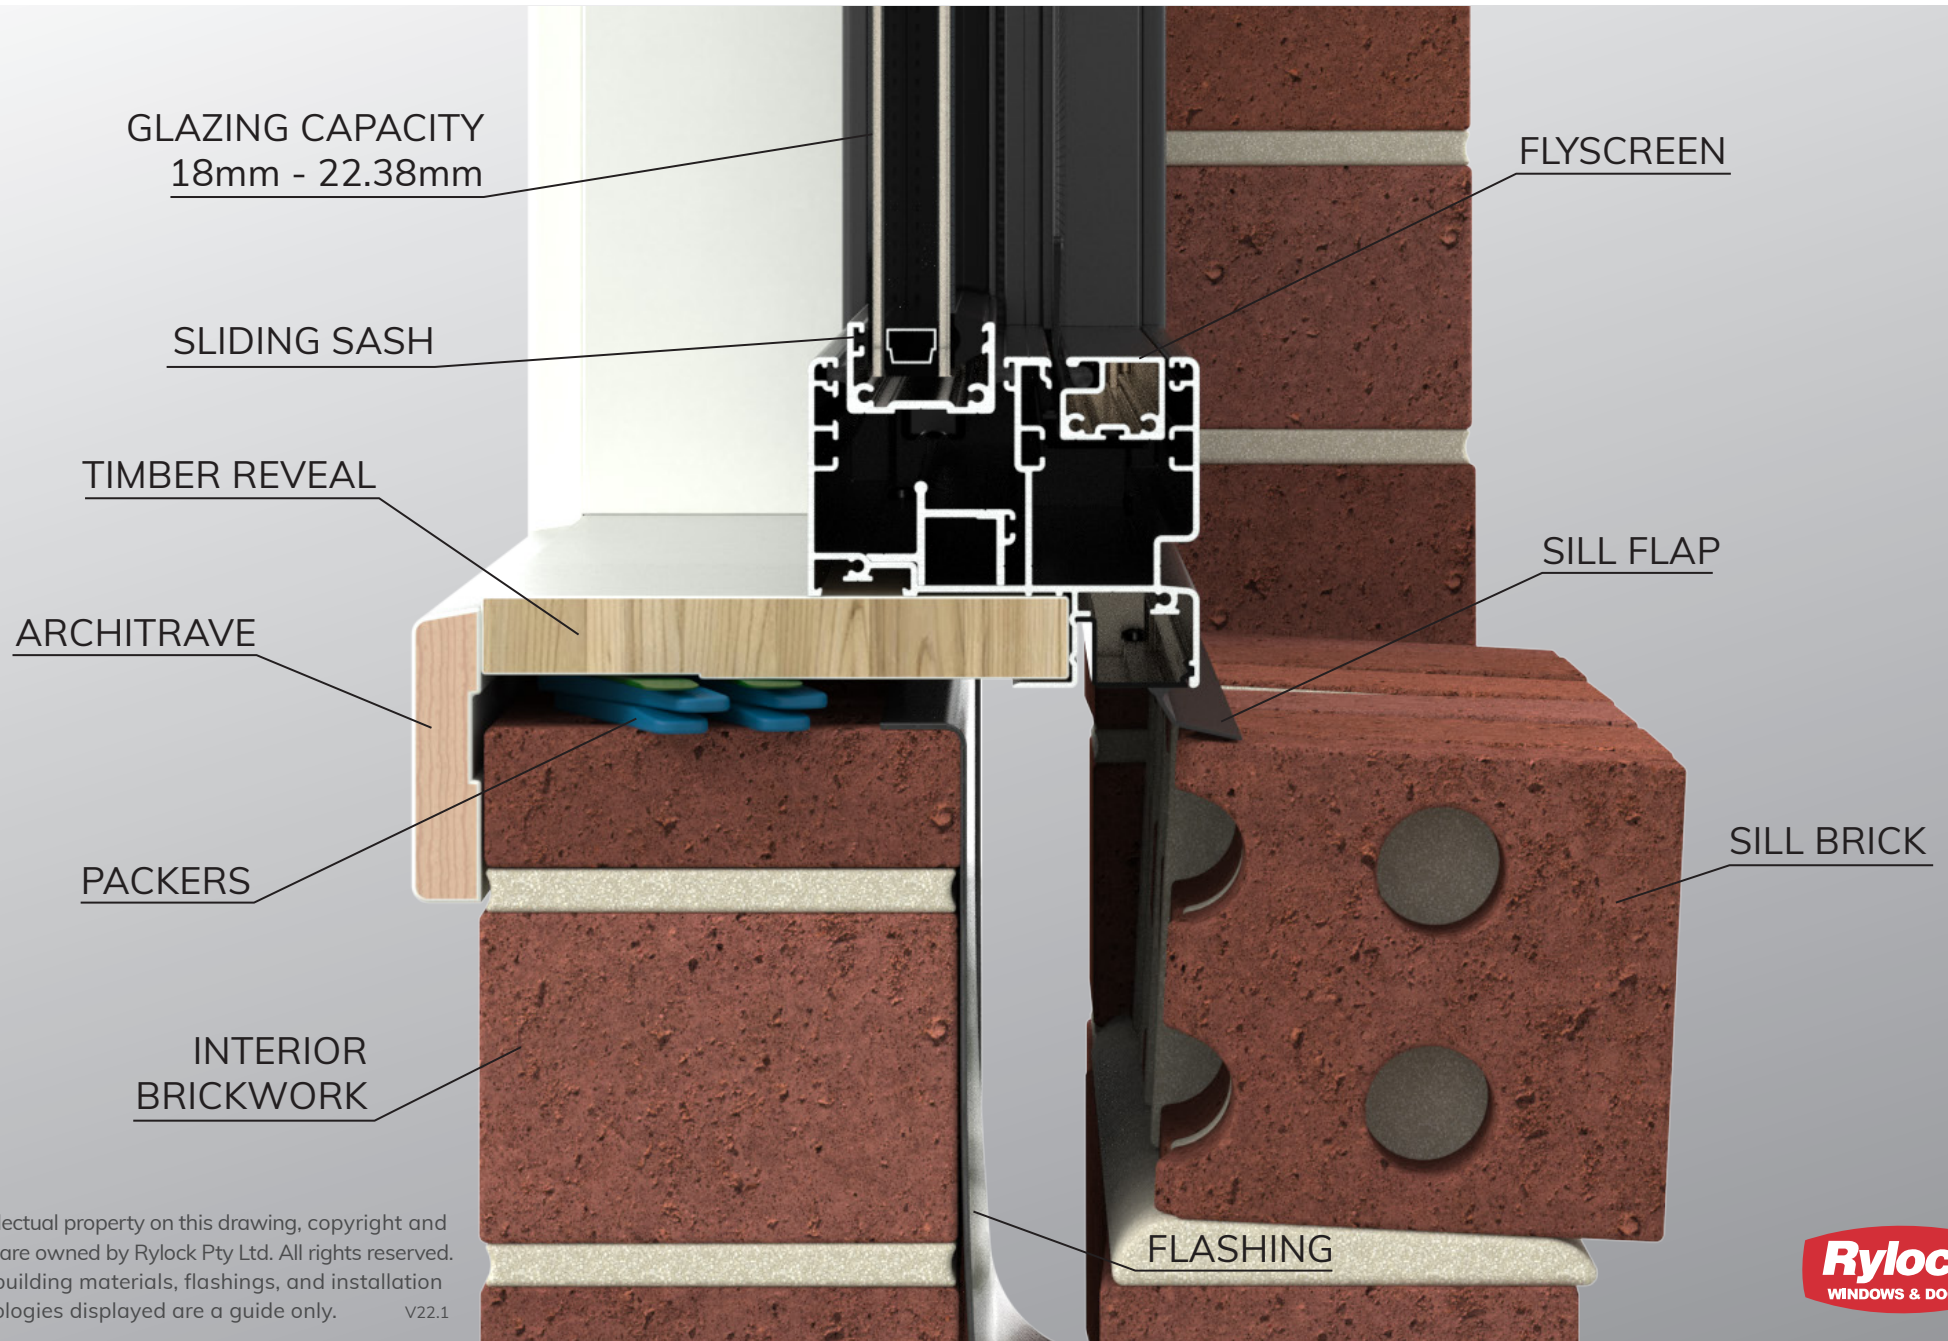

# Horizontal Sliding Window

ARCHITECTURAL ALUMINIUM SERIES - 90mm FRAME

Double Brick

VERTICAL CROSS SECTION

The intellectual property on this drawing, copyright and patents are owned by Rylock Pty Ltd. All rights reserved. Typical building materials, flashings, and installation methodologies displayed are a guide only. V22.1