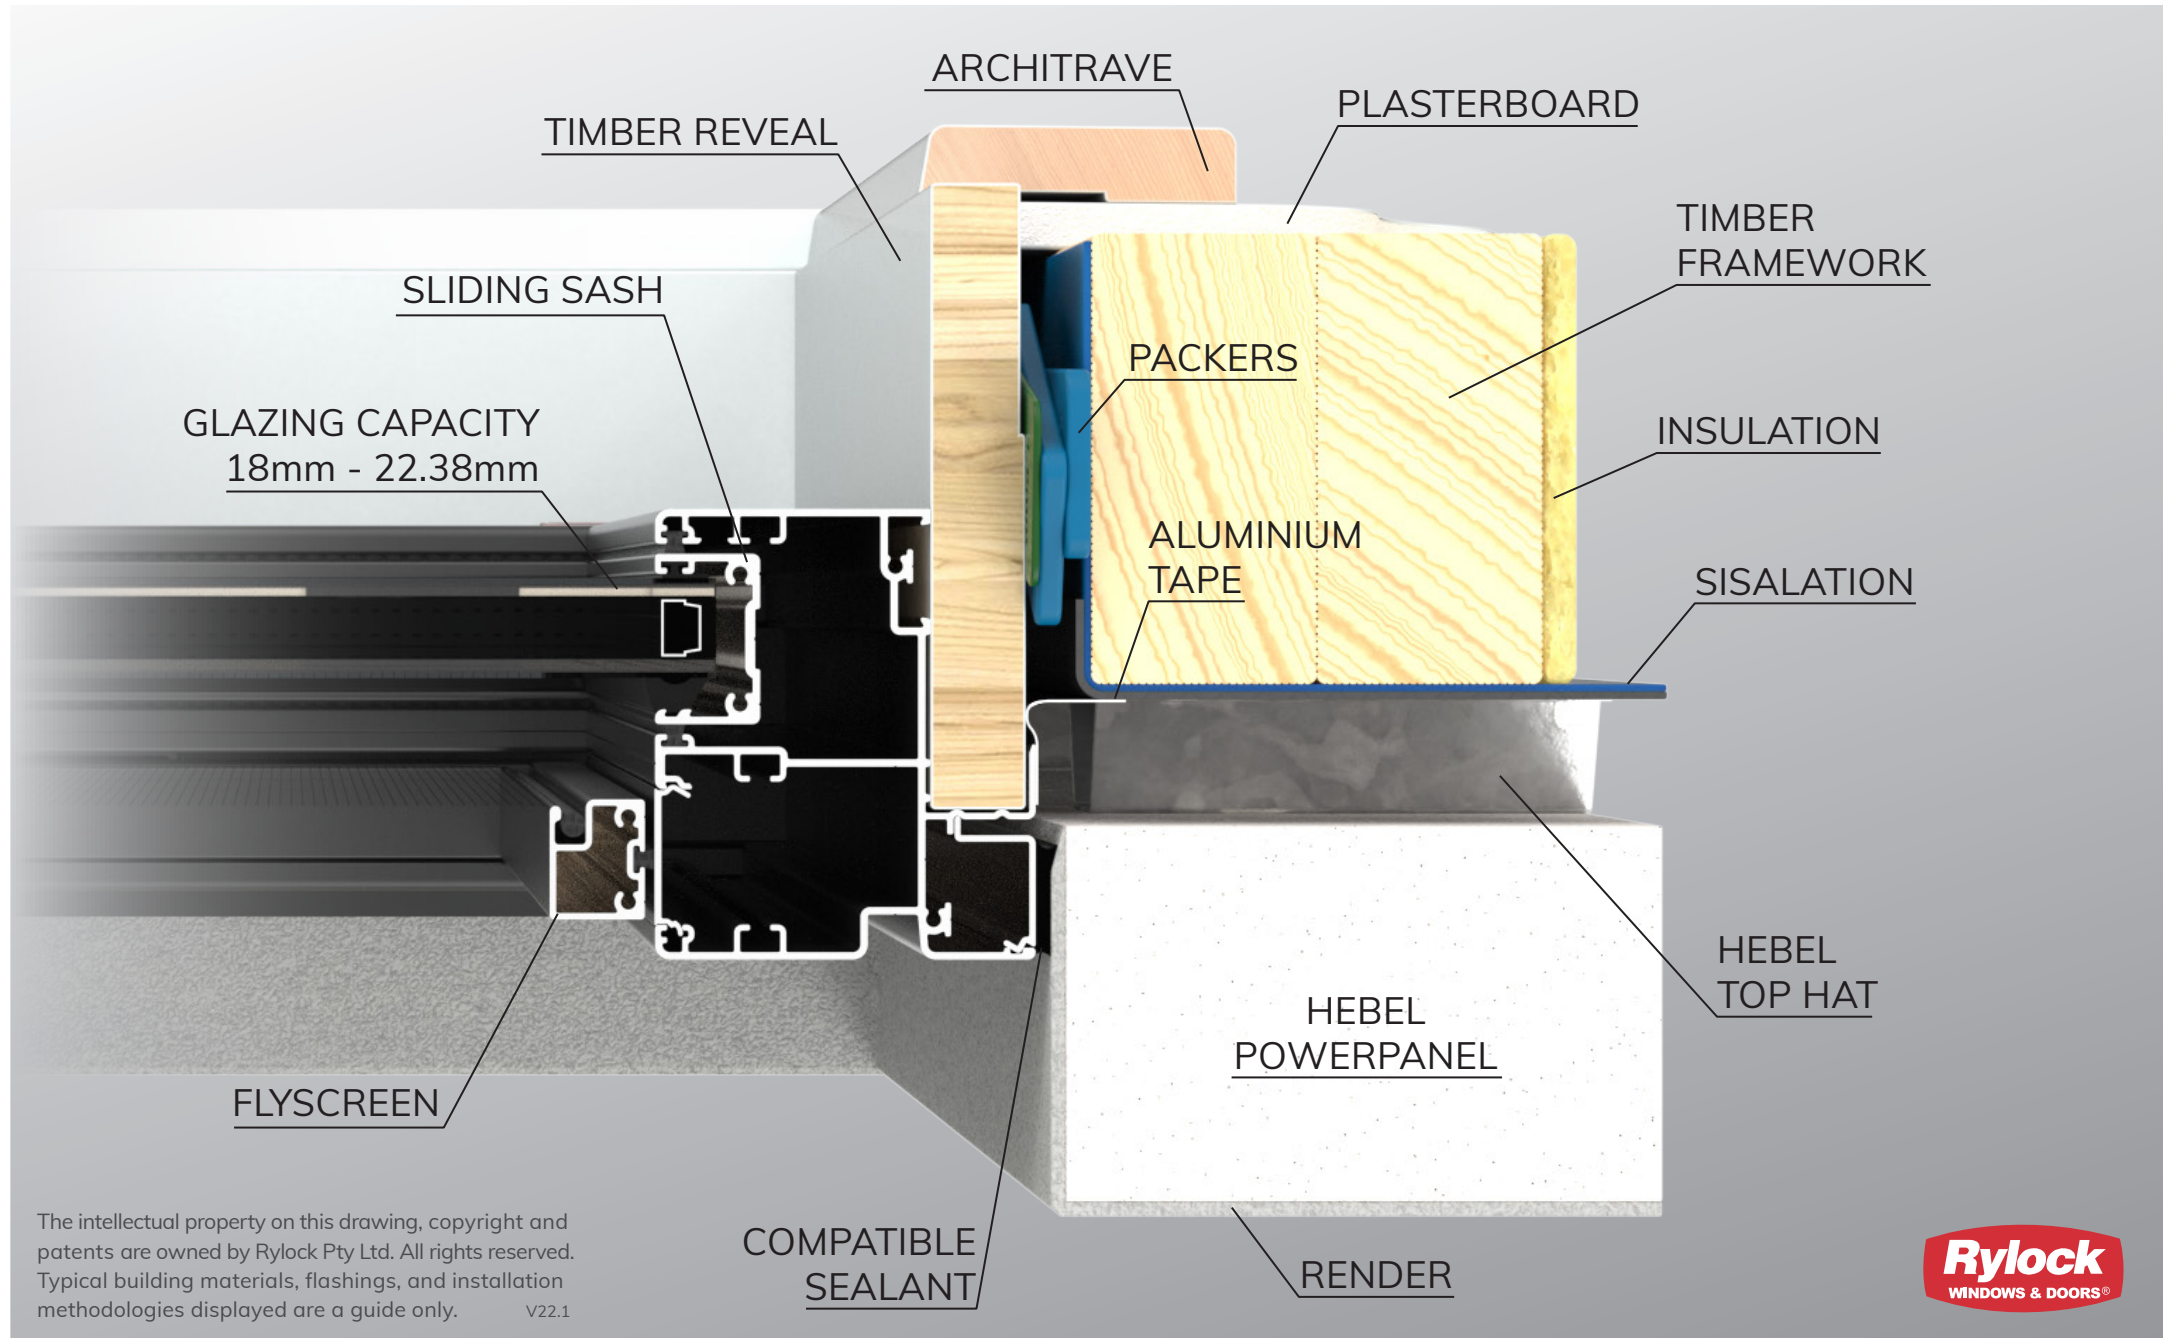

Horizontal Sliding Window

ARCHITECTURAL ALUMINIUM SERIES - 90mm FRAME

Lightweight Cladding | Hebel PowerPanel

HORIZONTAL CROSS SECTION

The intellectual property on this drawing, copyright and patents are owned by Rylock Pty Ltd. All rights reserved. Typical building materials, flashings, and installation methodologies displayed are a guide only. V22.1