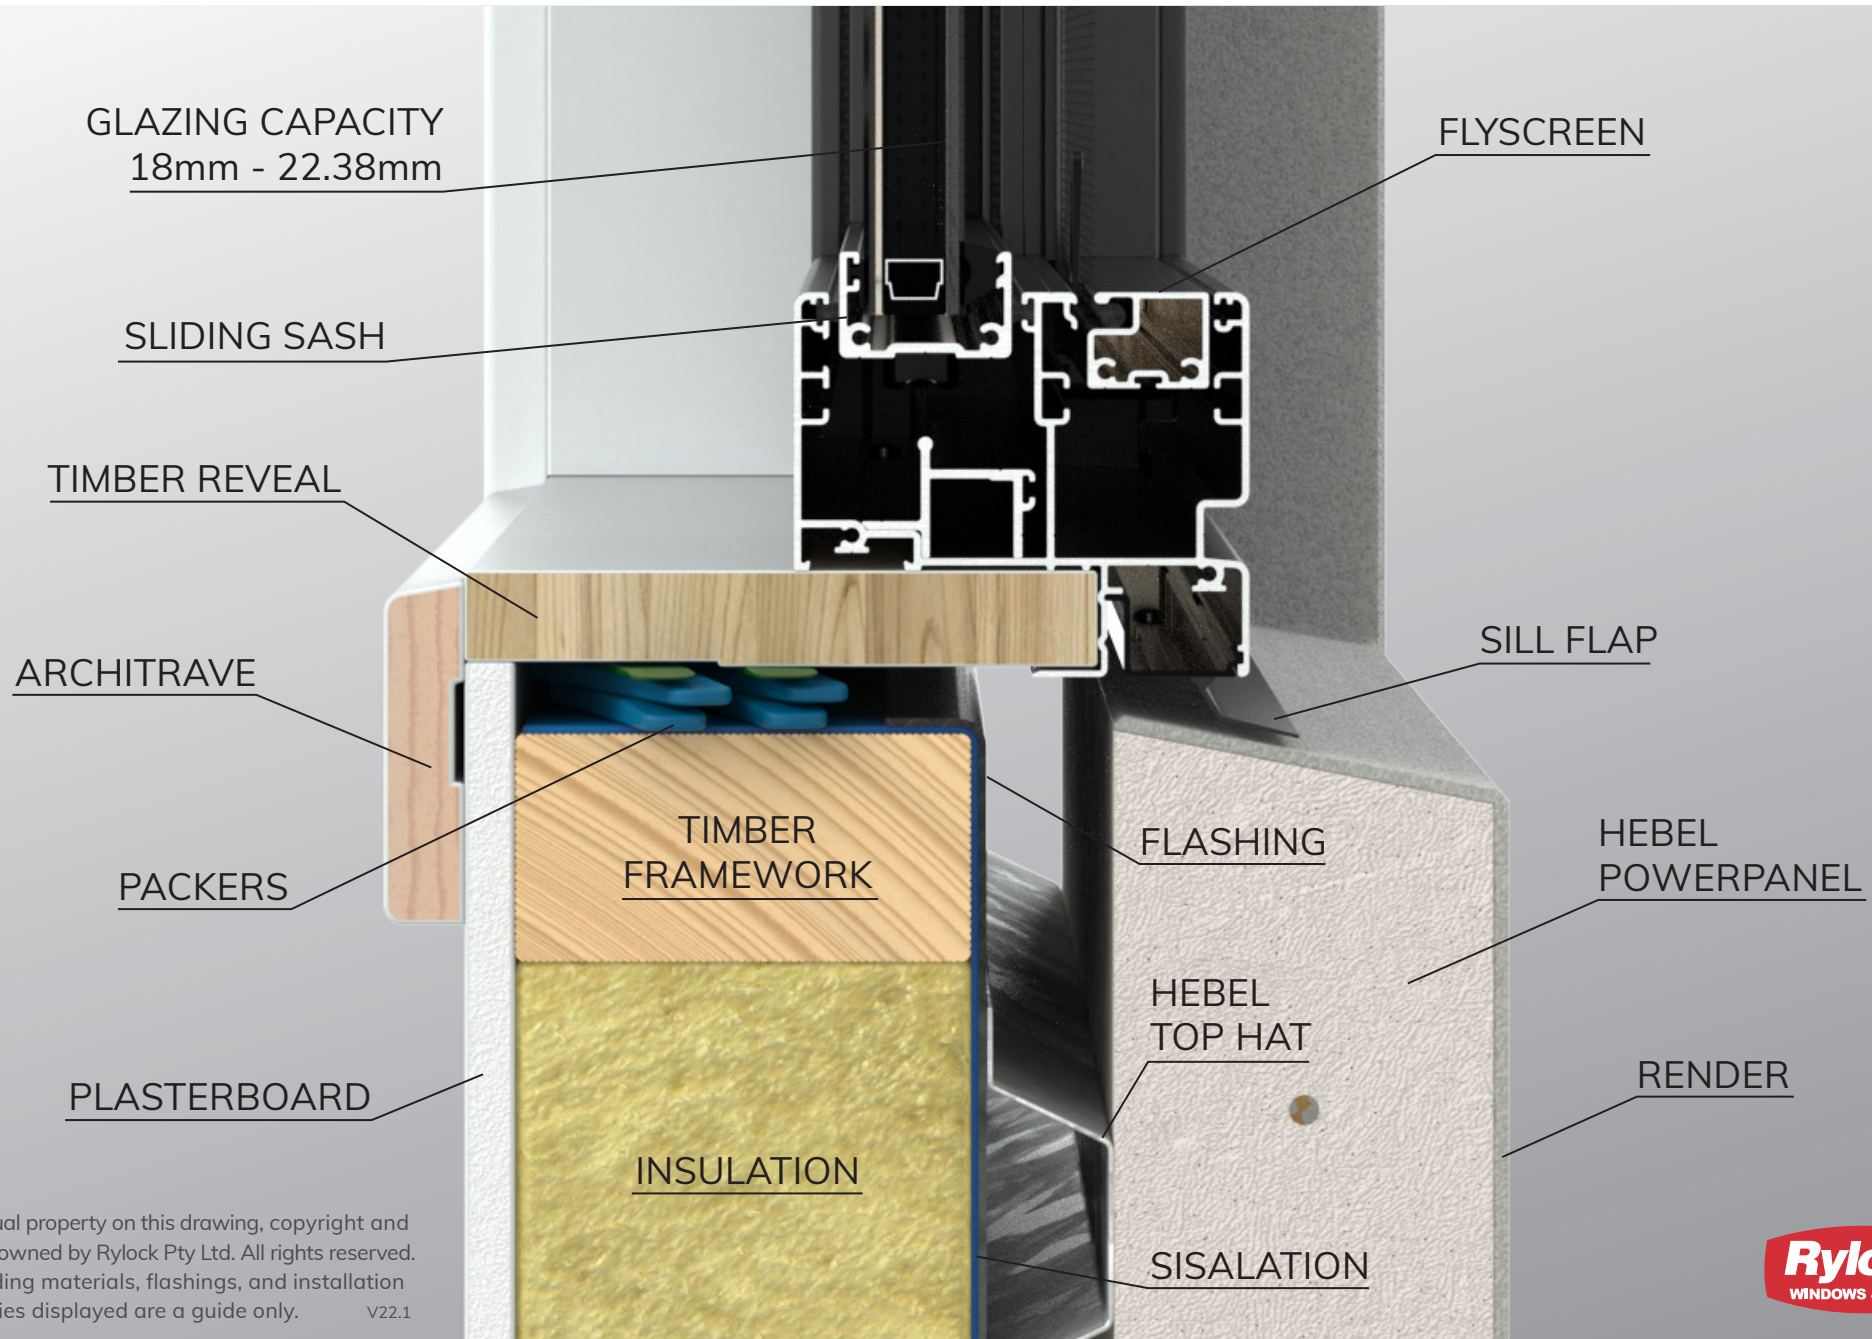

Horizontal Sliding Window

ARCHITECTURAL ALUMINIUM SERIES - 90mm FRAME

Lightweight Cladding | Hebel PowerPanel

VERTICAL CROSS SECTION

The intellectual property on this drawing, copyright and patents are owned by Rylock Pty Ltd. All rights reserved. Typical building materials, flashings, and installation methodologies displayed are a guide only. V22.1