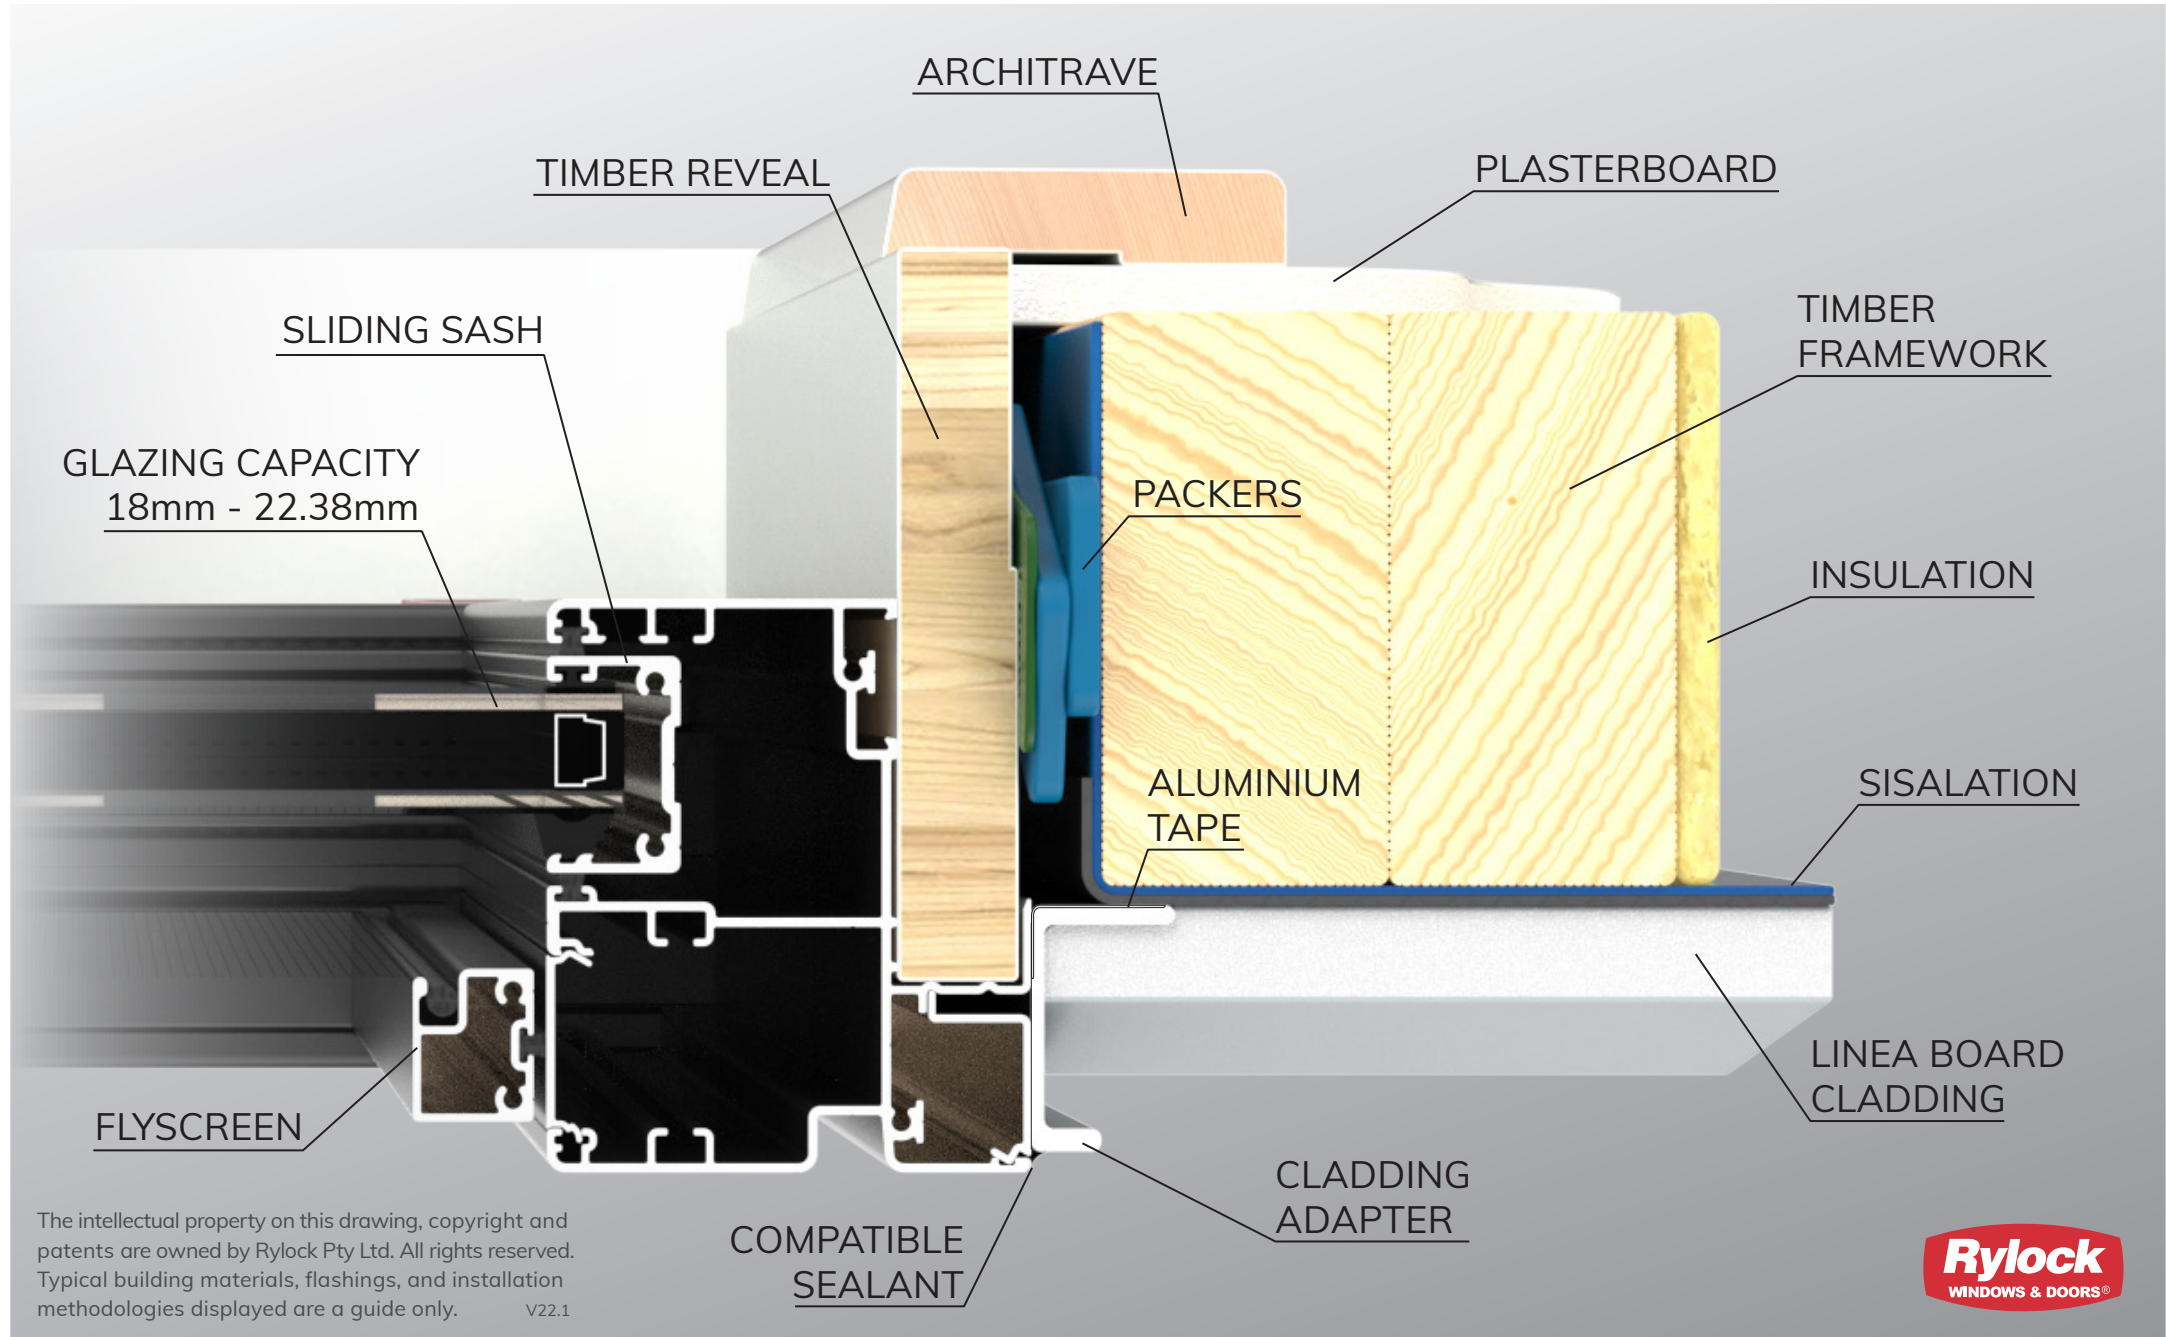

Horizontal Sliding Window

ARCHITECTURAL ALUMINIUM SERIES - 90mm FRAME

Lightweight Cladding | Linea Board

HORIZONTAL CROSS SECTION

The intellectual property on this drawing, copyright and patents are owned by Rylock Pty Ltd. All rights reserved. Typical building materials, flashings, and installation methodologies displayed are a guide only. V22.1