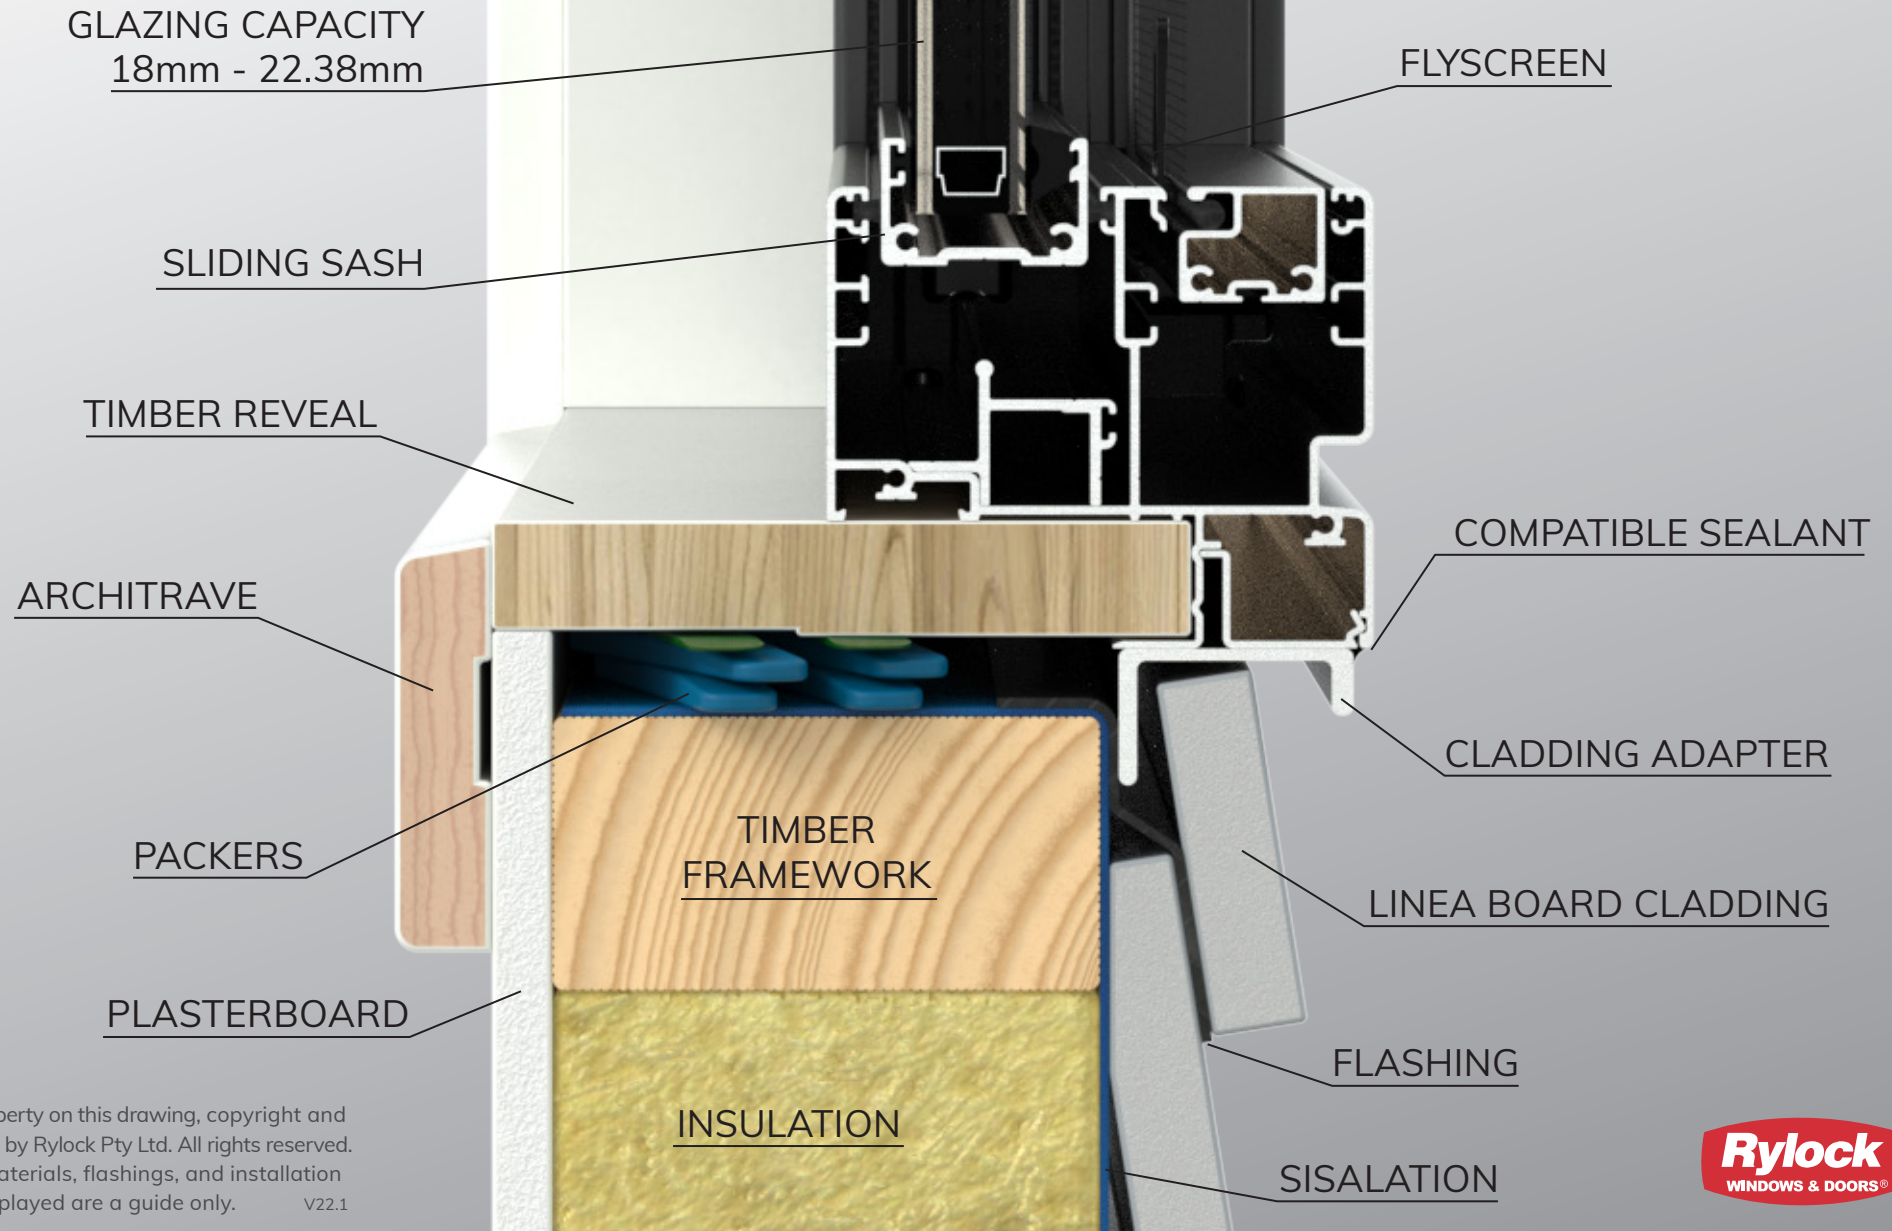

Horizontal Sliding Window

ARCHITECTURAL ALUMINIUM SERIES - 90mm FRAME

Lightweight Cladding | Linea Board

VERTICAL CROSS SECTION

The intellectual property on this drawing, copyright and patents are owned by Rylock Pty Ltd. All rights reserved. Typical building materials, flashings, and installation methodologies displayed are a guide only. V22.1