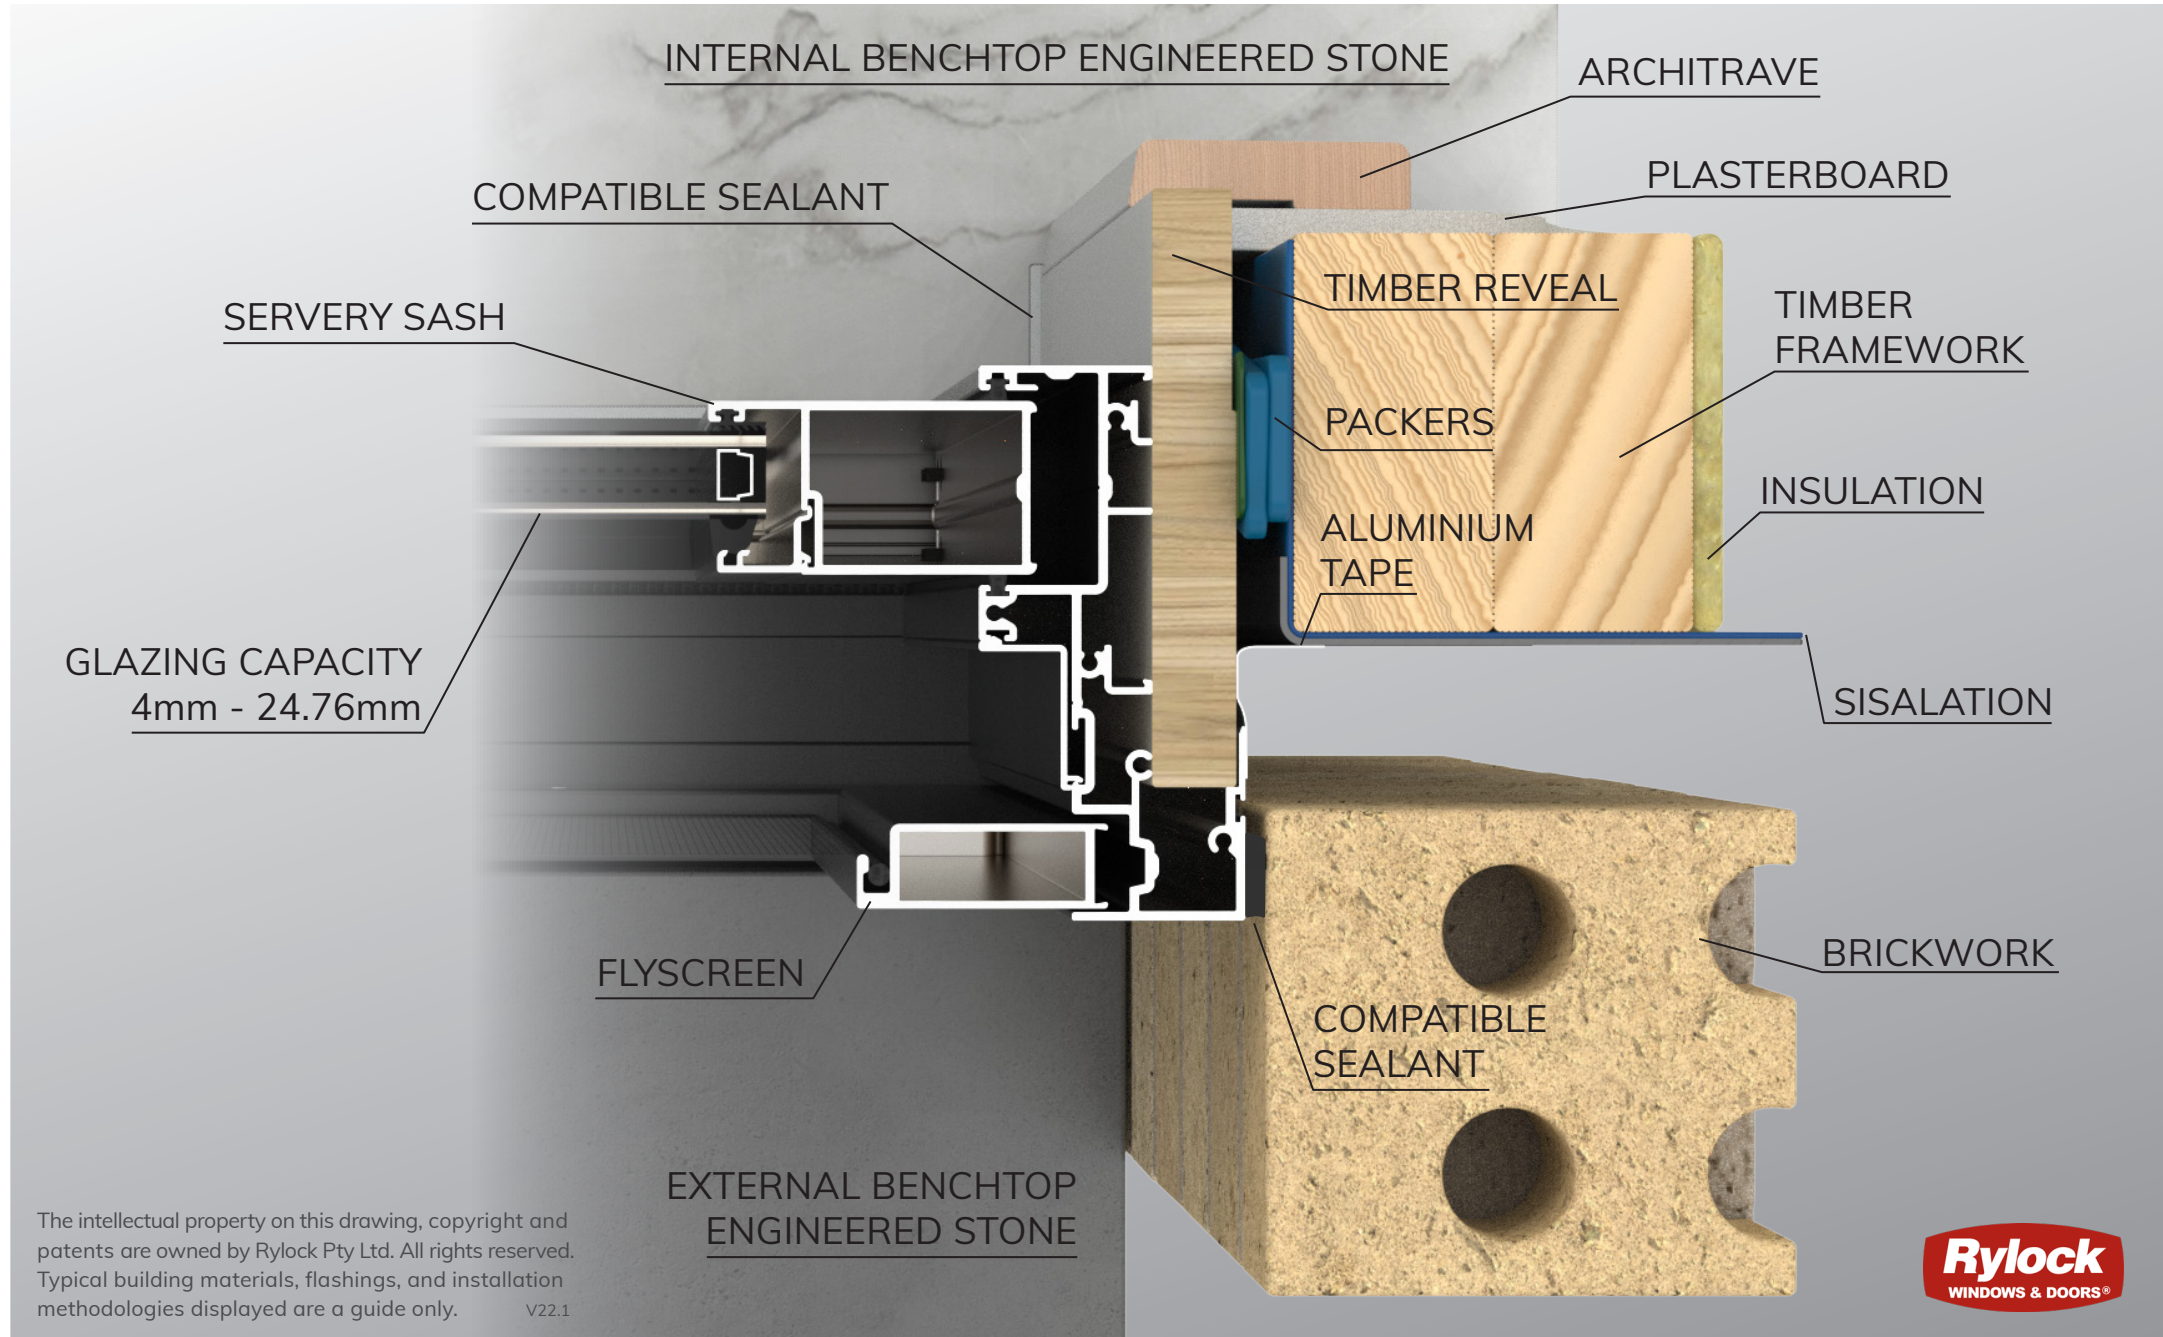

Servery Window

COMMERCIAL SERIES - 125mm FRAME

Brick Veneer

HORIZONTAL CROSS SECTION

The intellectual property on this drawing, copyright and patents are owned by Rylock Pty Ltd. All rights reserved. Typical building materials, flashings, and installation methodologies displayed are a guide only. V22.1