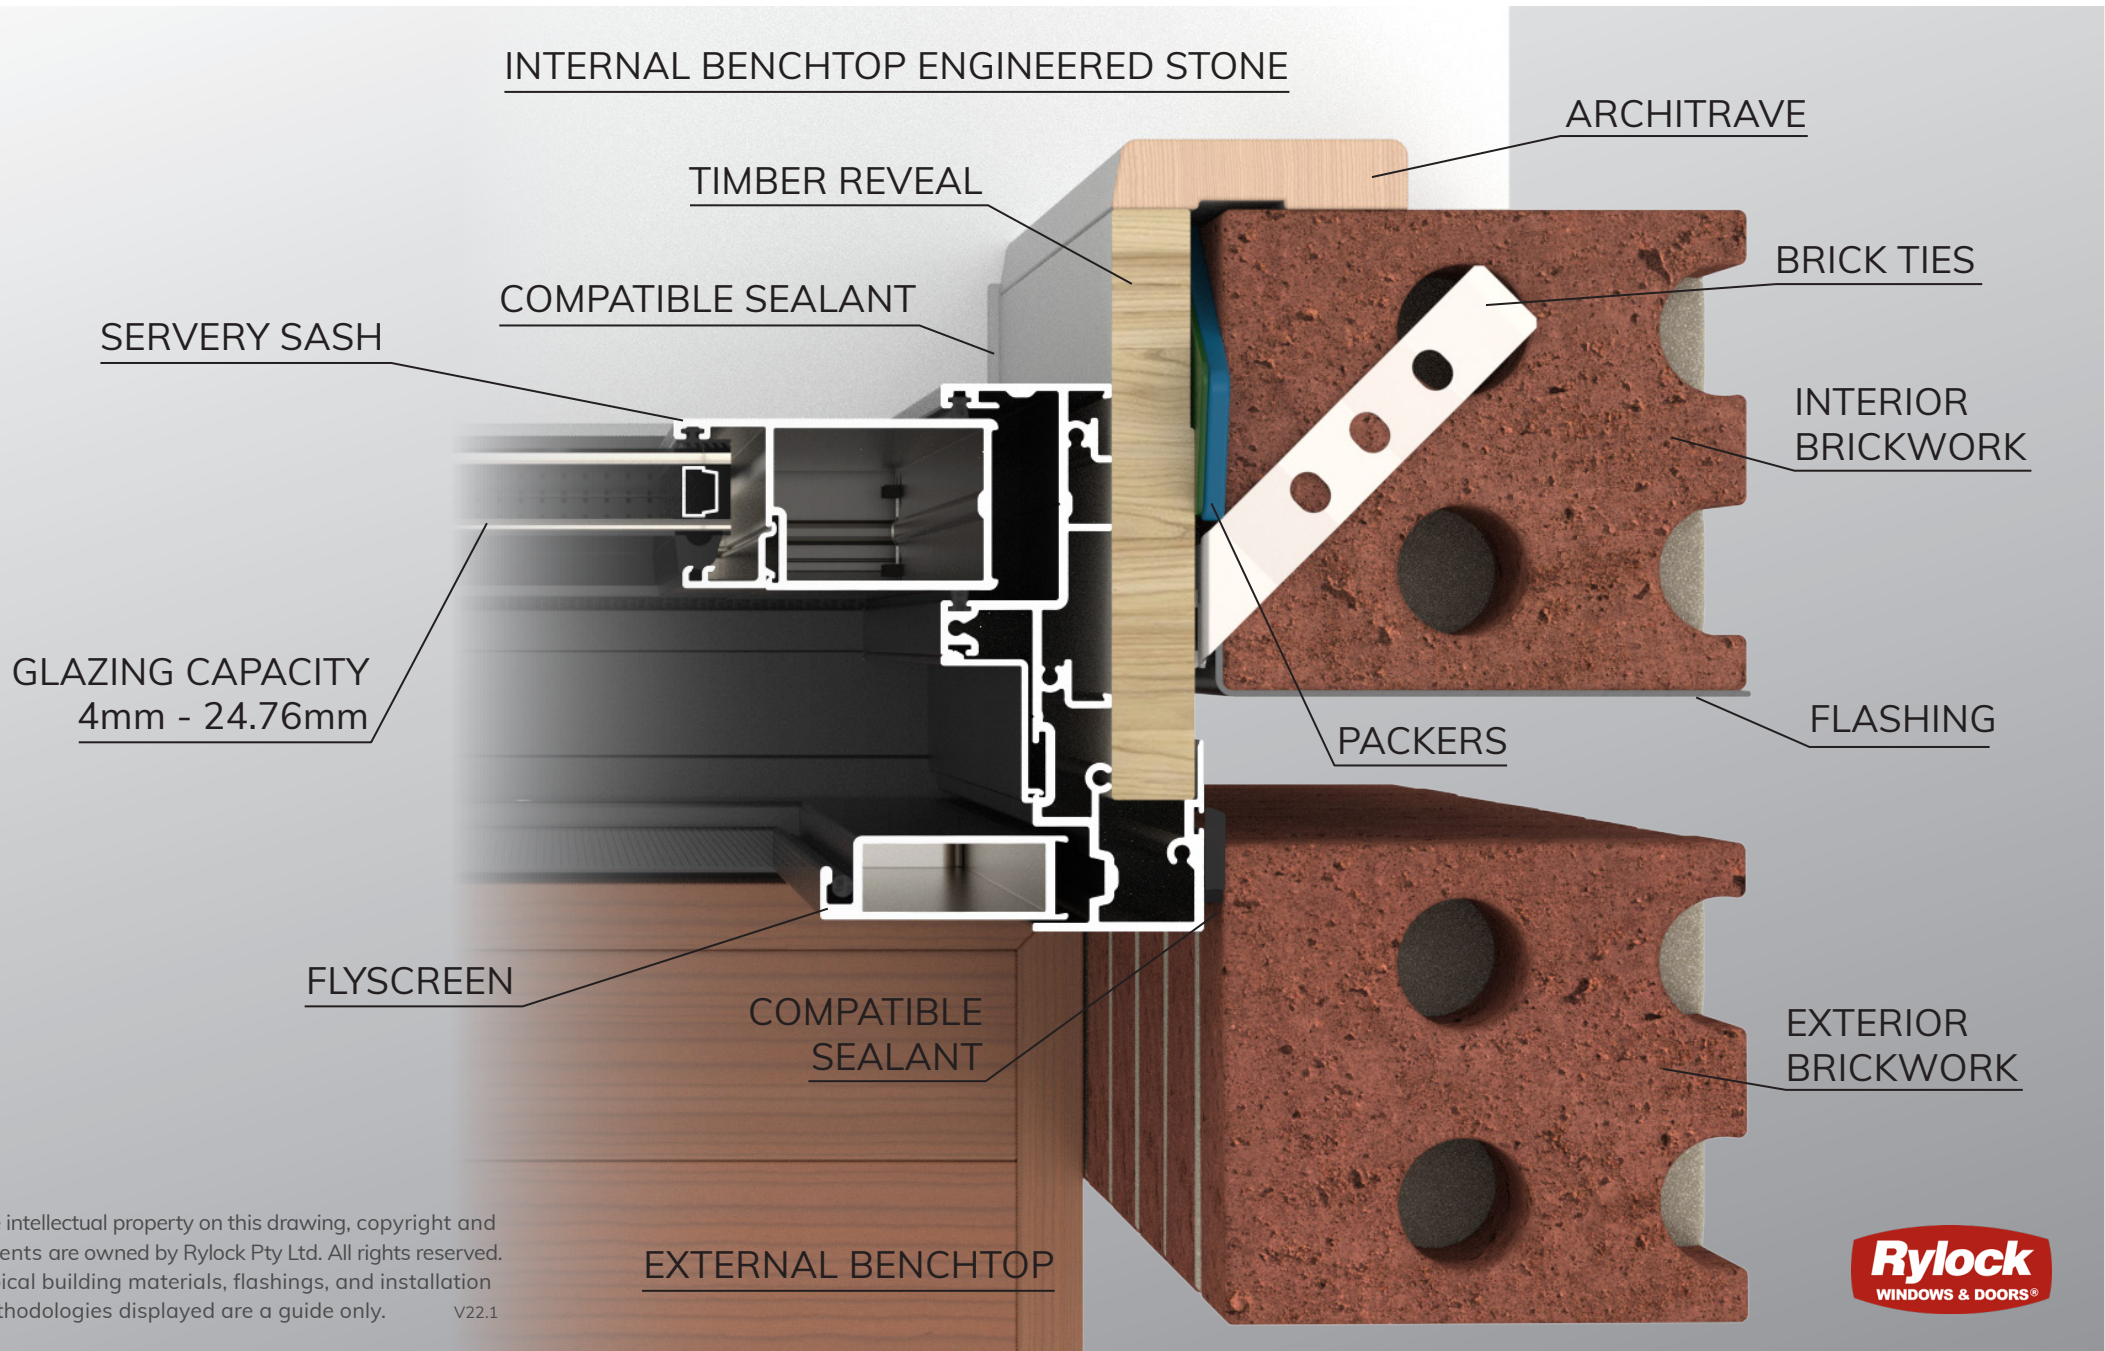

Servery Window

COMMERCIAL SERIES - 125mm FRAME

Double Brick

HORIZONTAL CROSS SECTION

The intellectual property on this drawing, copyright and patents are owned by Rylock Pty Ltd. All rights reserved. Typical building materials, flashings, and installation methodologies displayed are a guide only. V22.1