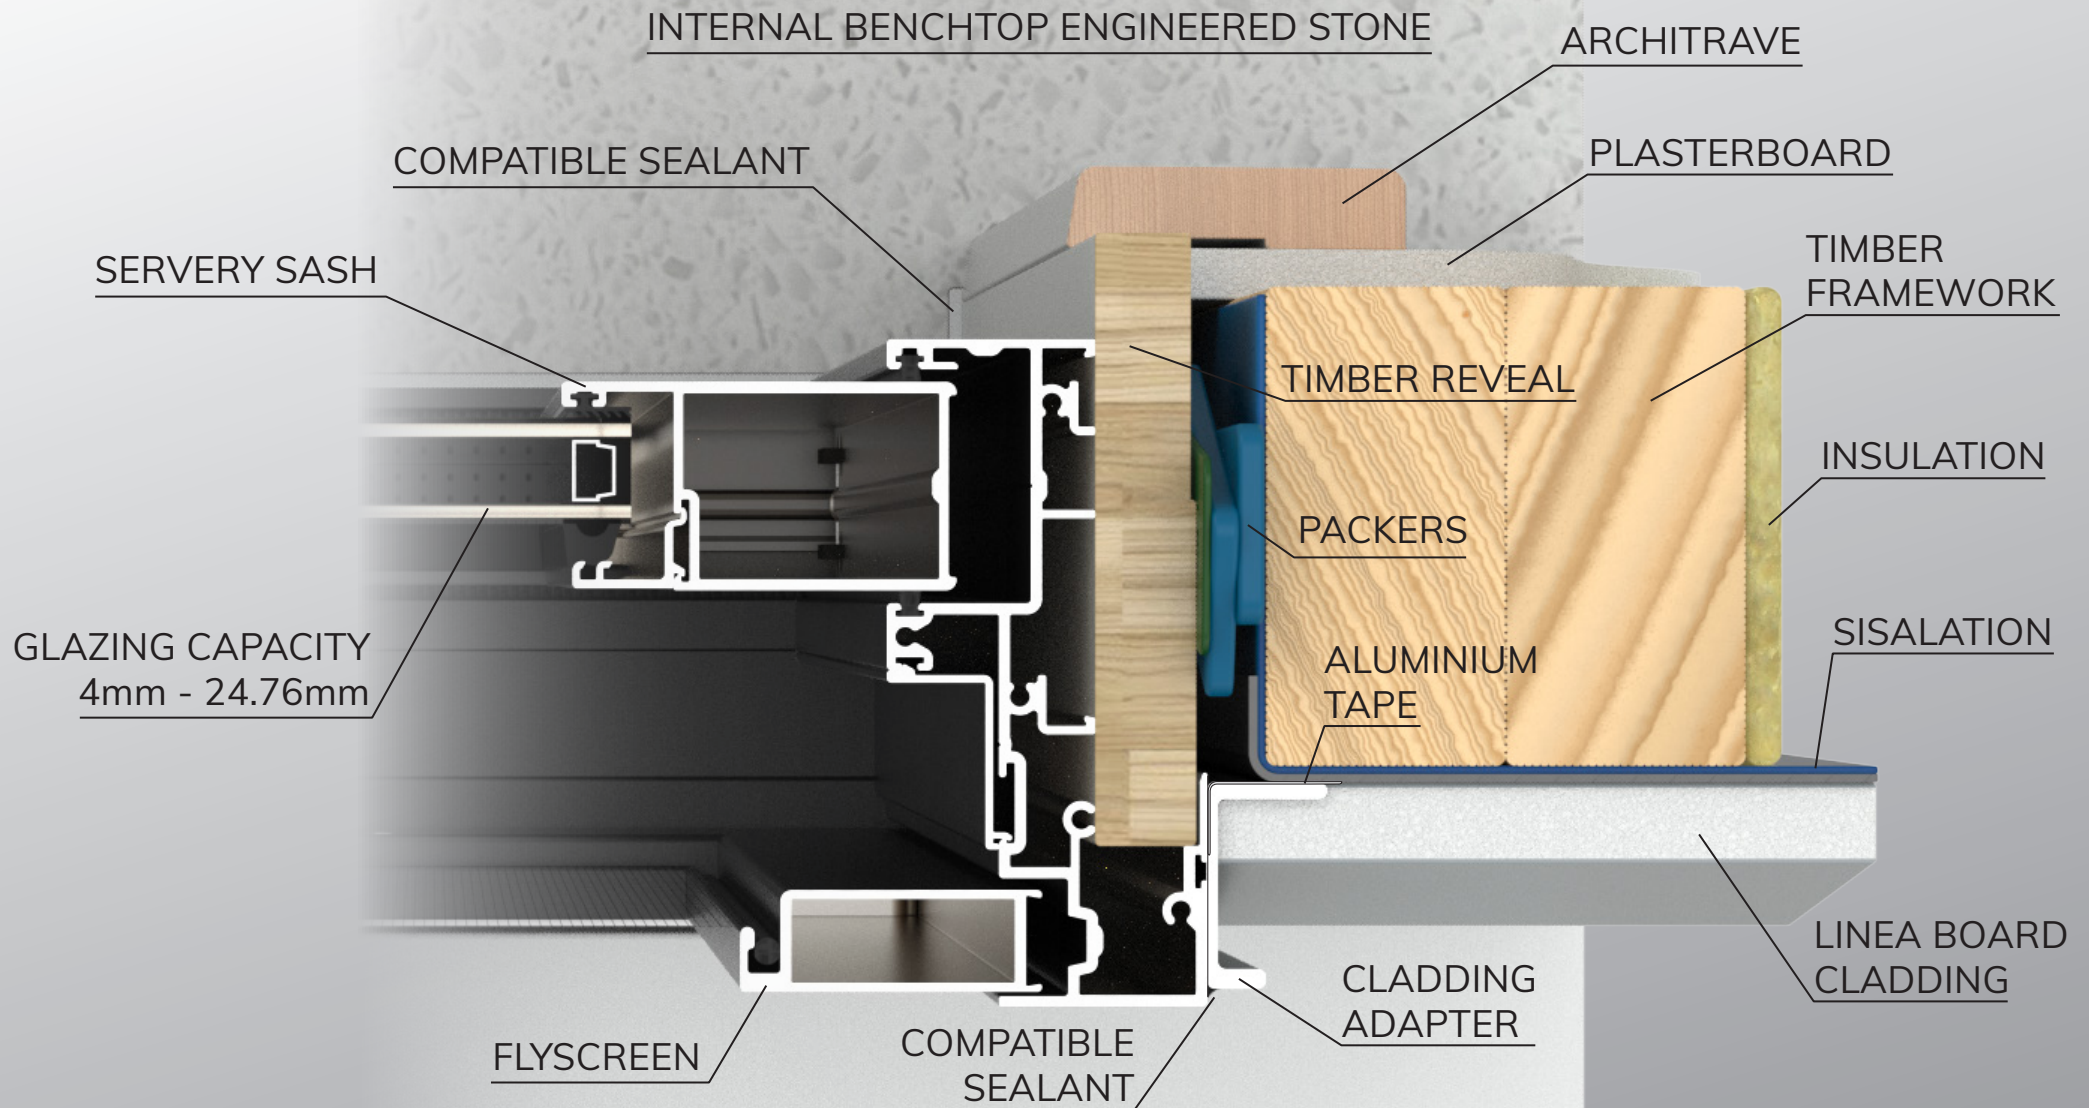

# Servery Window

COMMERCIAL SERIES - 125mm FRAME

## Lightweight Cladding | Linea Board

HORIZONTAL CROSS SECTION

The intellectual property on this drawing, copyright and patents are owned by Rylock Pty Ltd. All rights reserved. Typical building materials, flashings, and installation methodologies displayed are a guide only. V22.1