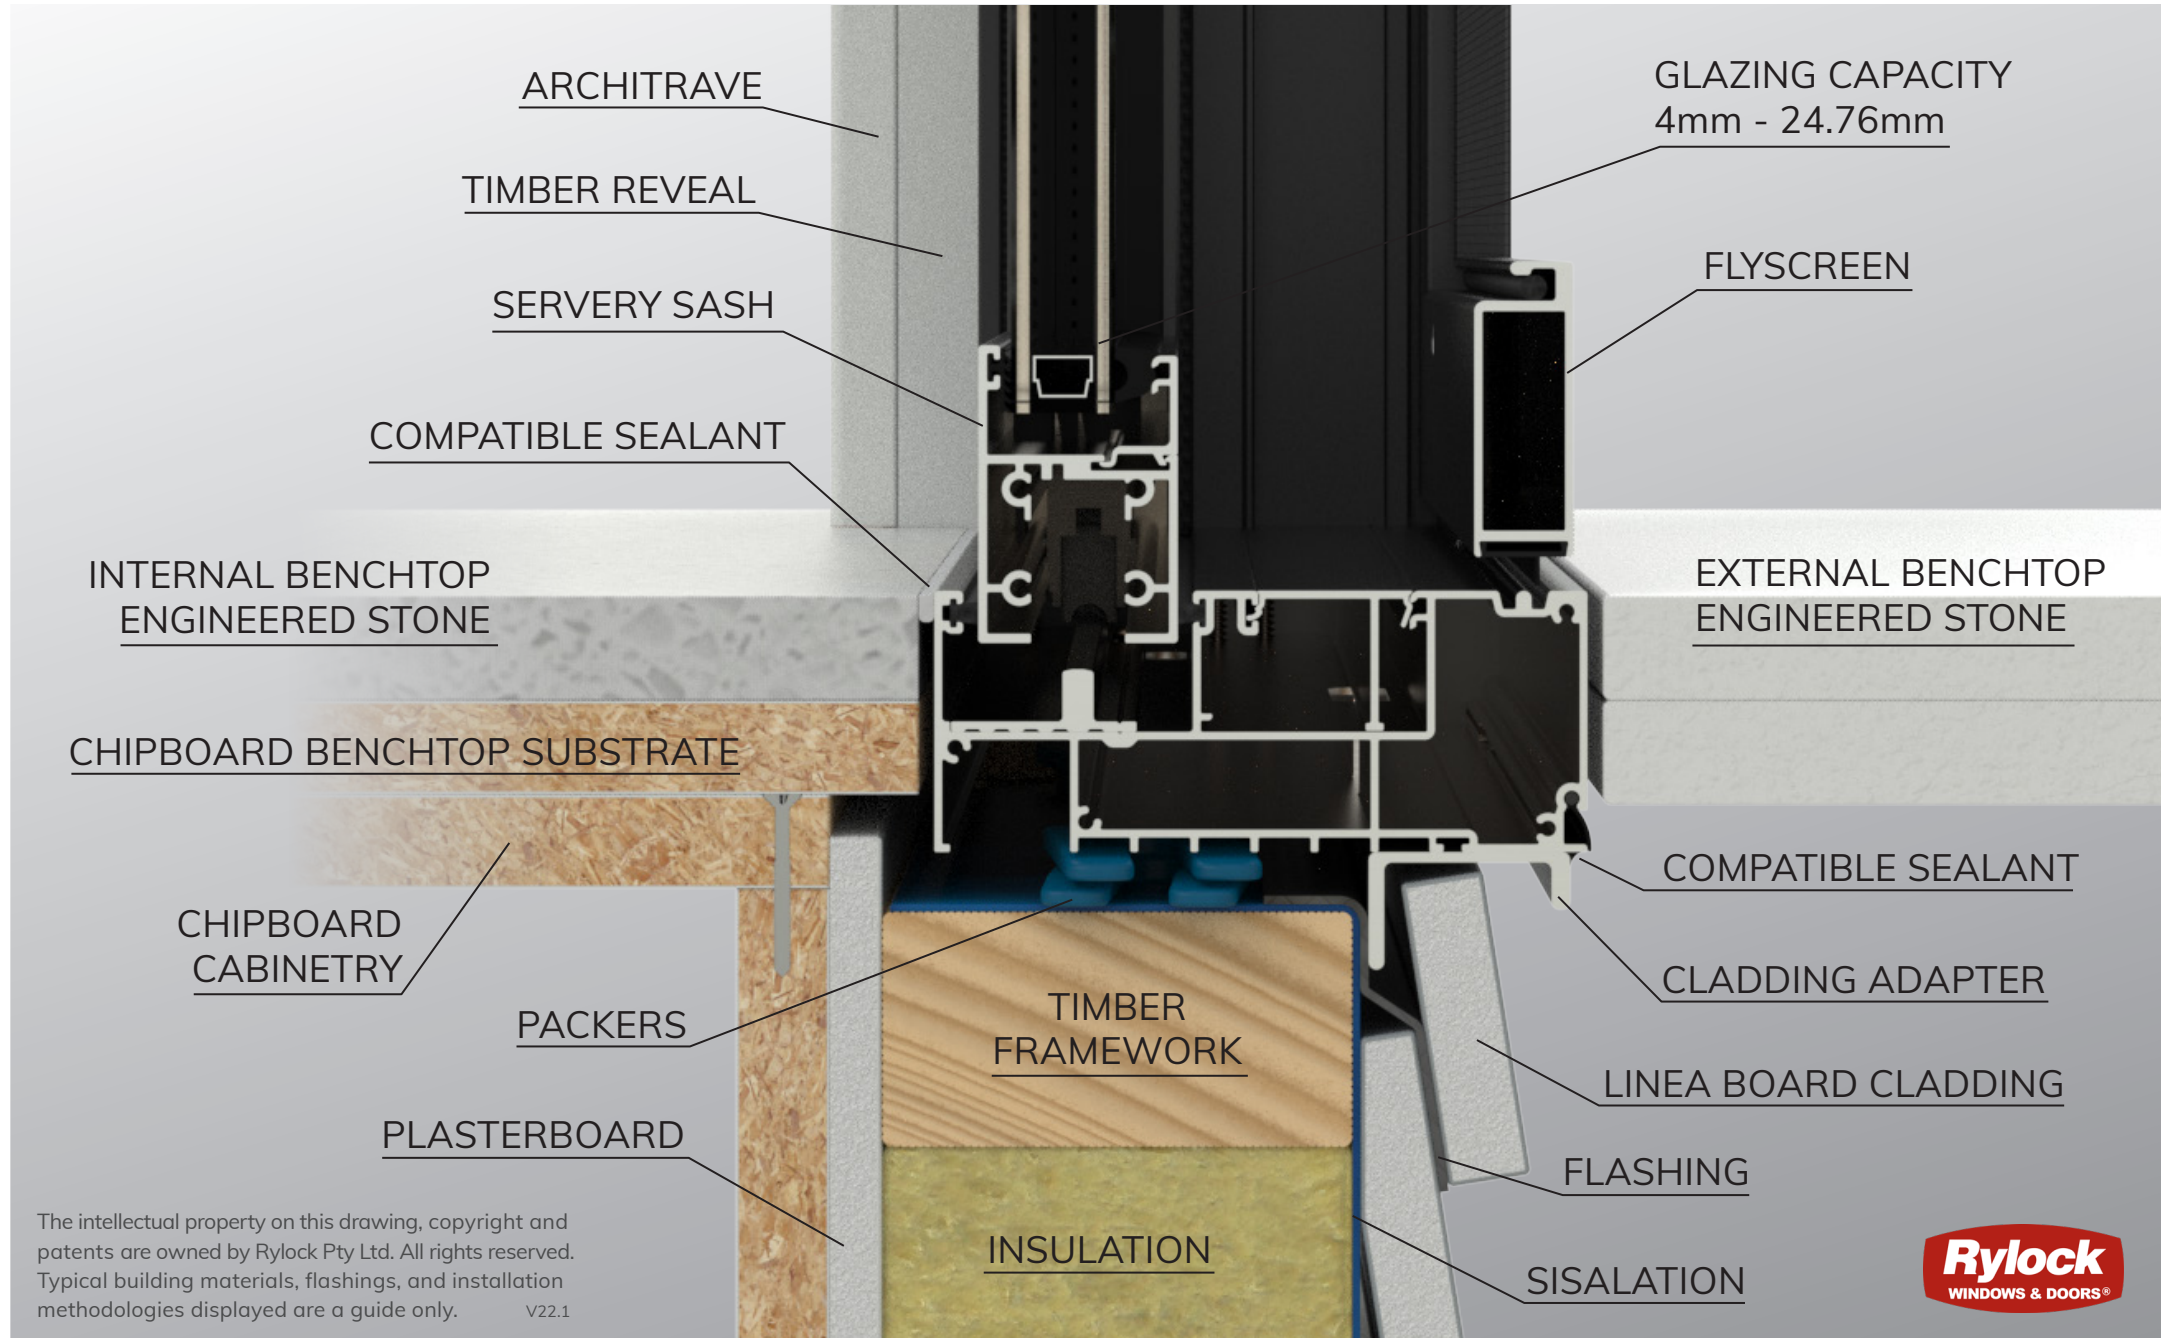

Servery Window

COMMERCIAL SERIES - 125mm FRAME

Lightweight Cladding | Linea Board

VERTICAL CROSS SECTION

The intellectual property on this drawing, copyright and patents are owned by Rylock Pty Ltd. All rights reserved. Typical building materials, flashings, and installation methodologies displayed are a guide only. V22.1