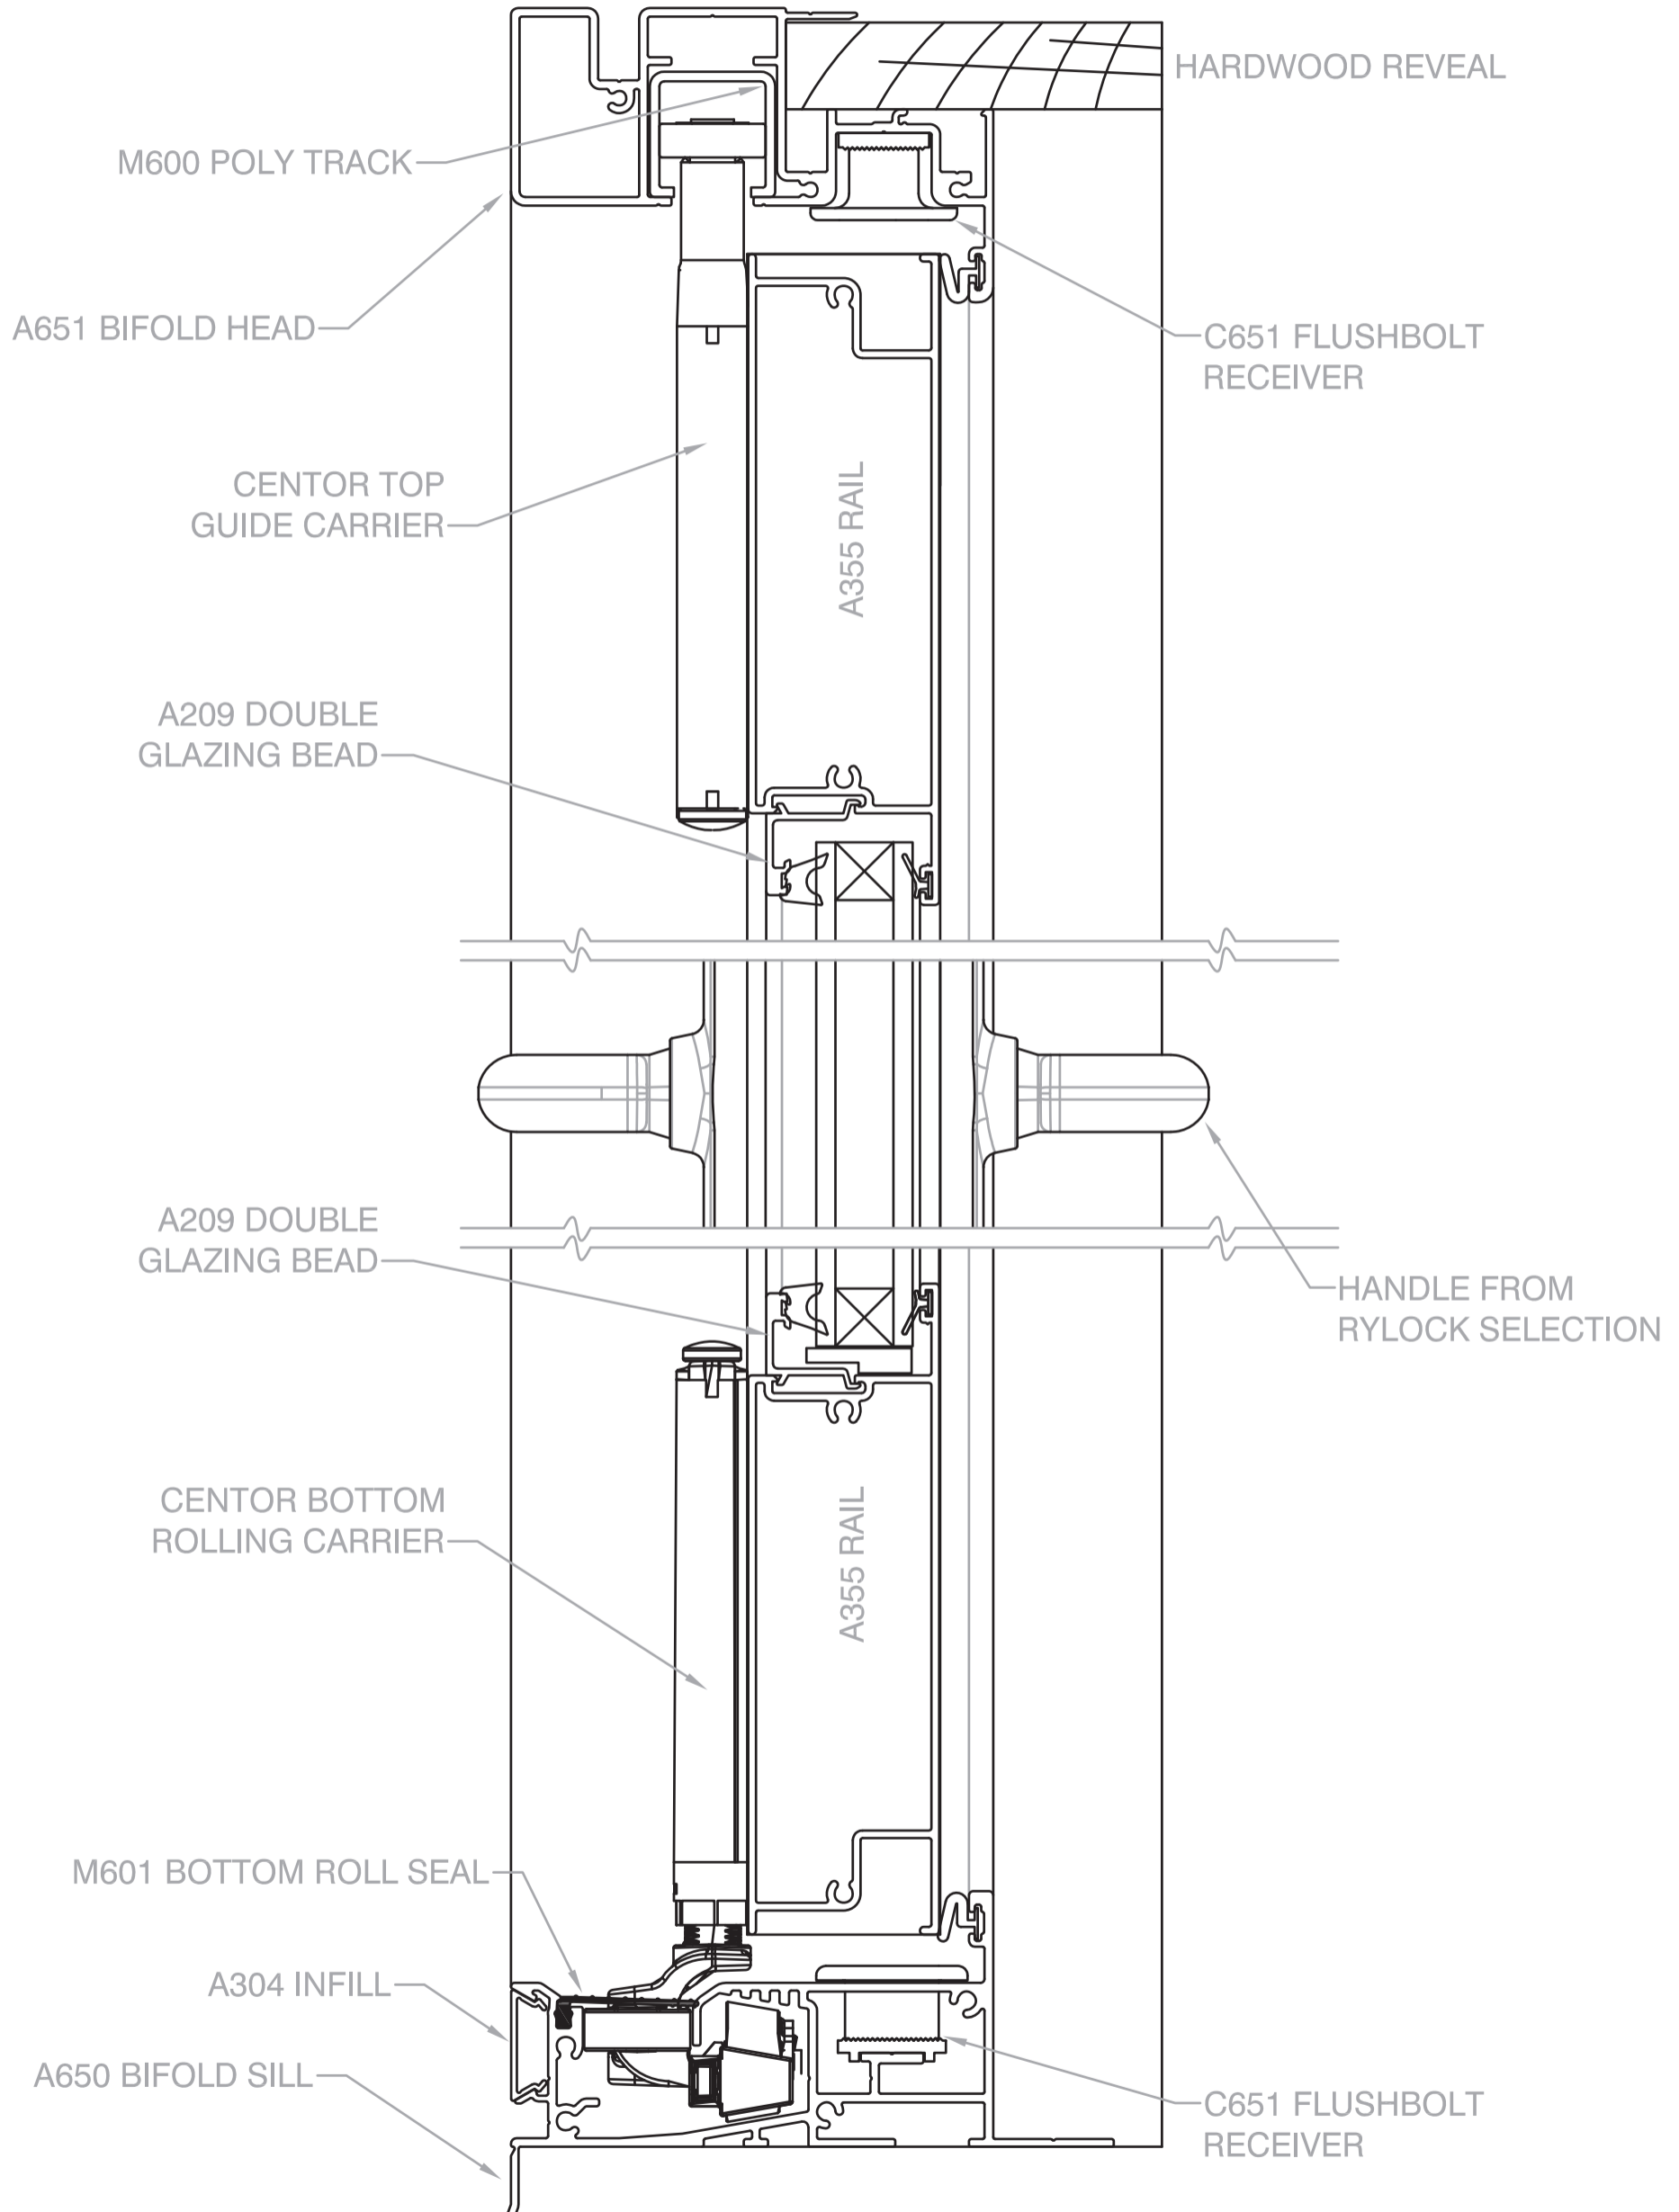

Bifold Door

ARCHITECTUTRAL ALUMINIUM SERIES - 100mm FRAME

Vertical X-Section Details

SHOWN WITH HARDWOOD REVEALS

Bifold Door

ARCHITECTUTRAL ALUMINIUM SERIES - 100mm FRAME

Horizontal X-Section Details

SHOWN WITH HARDWOOD REVEALS