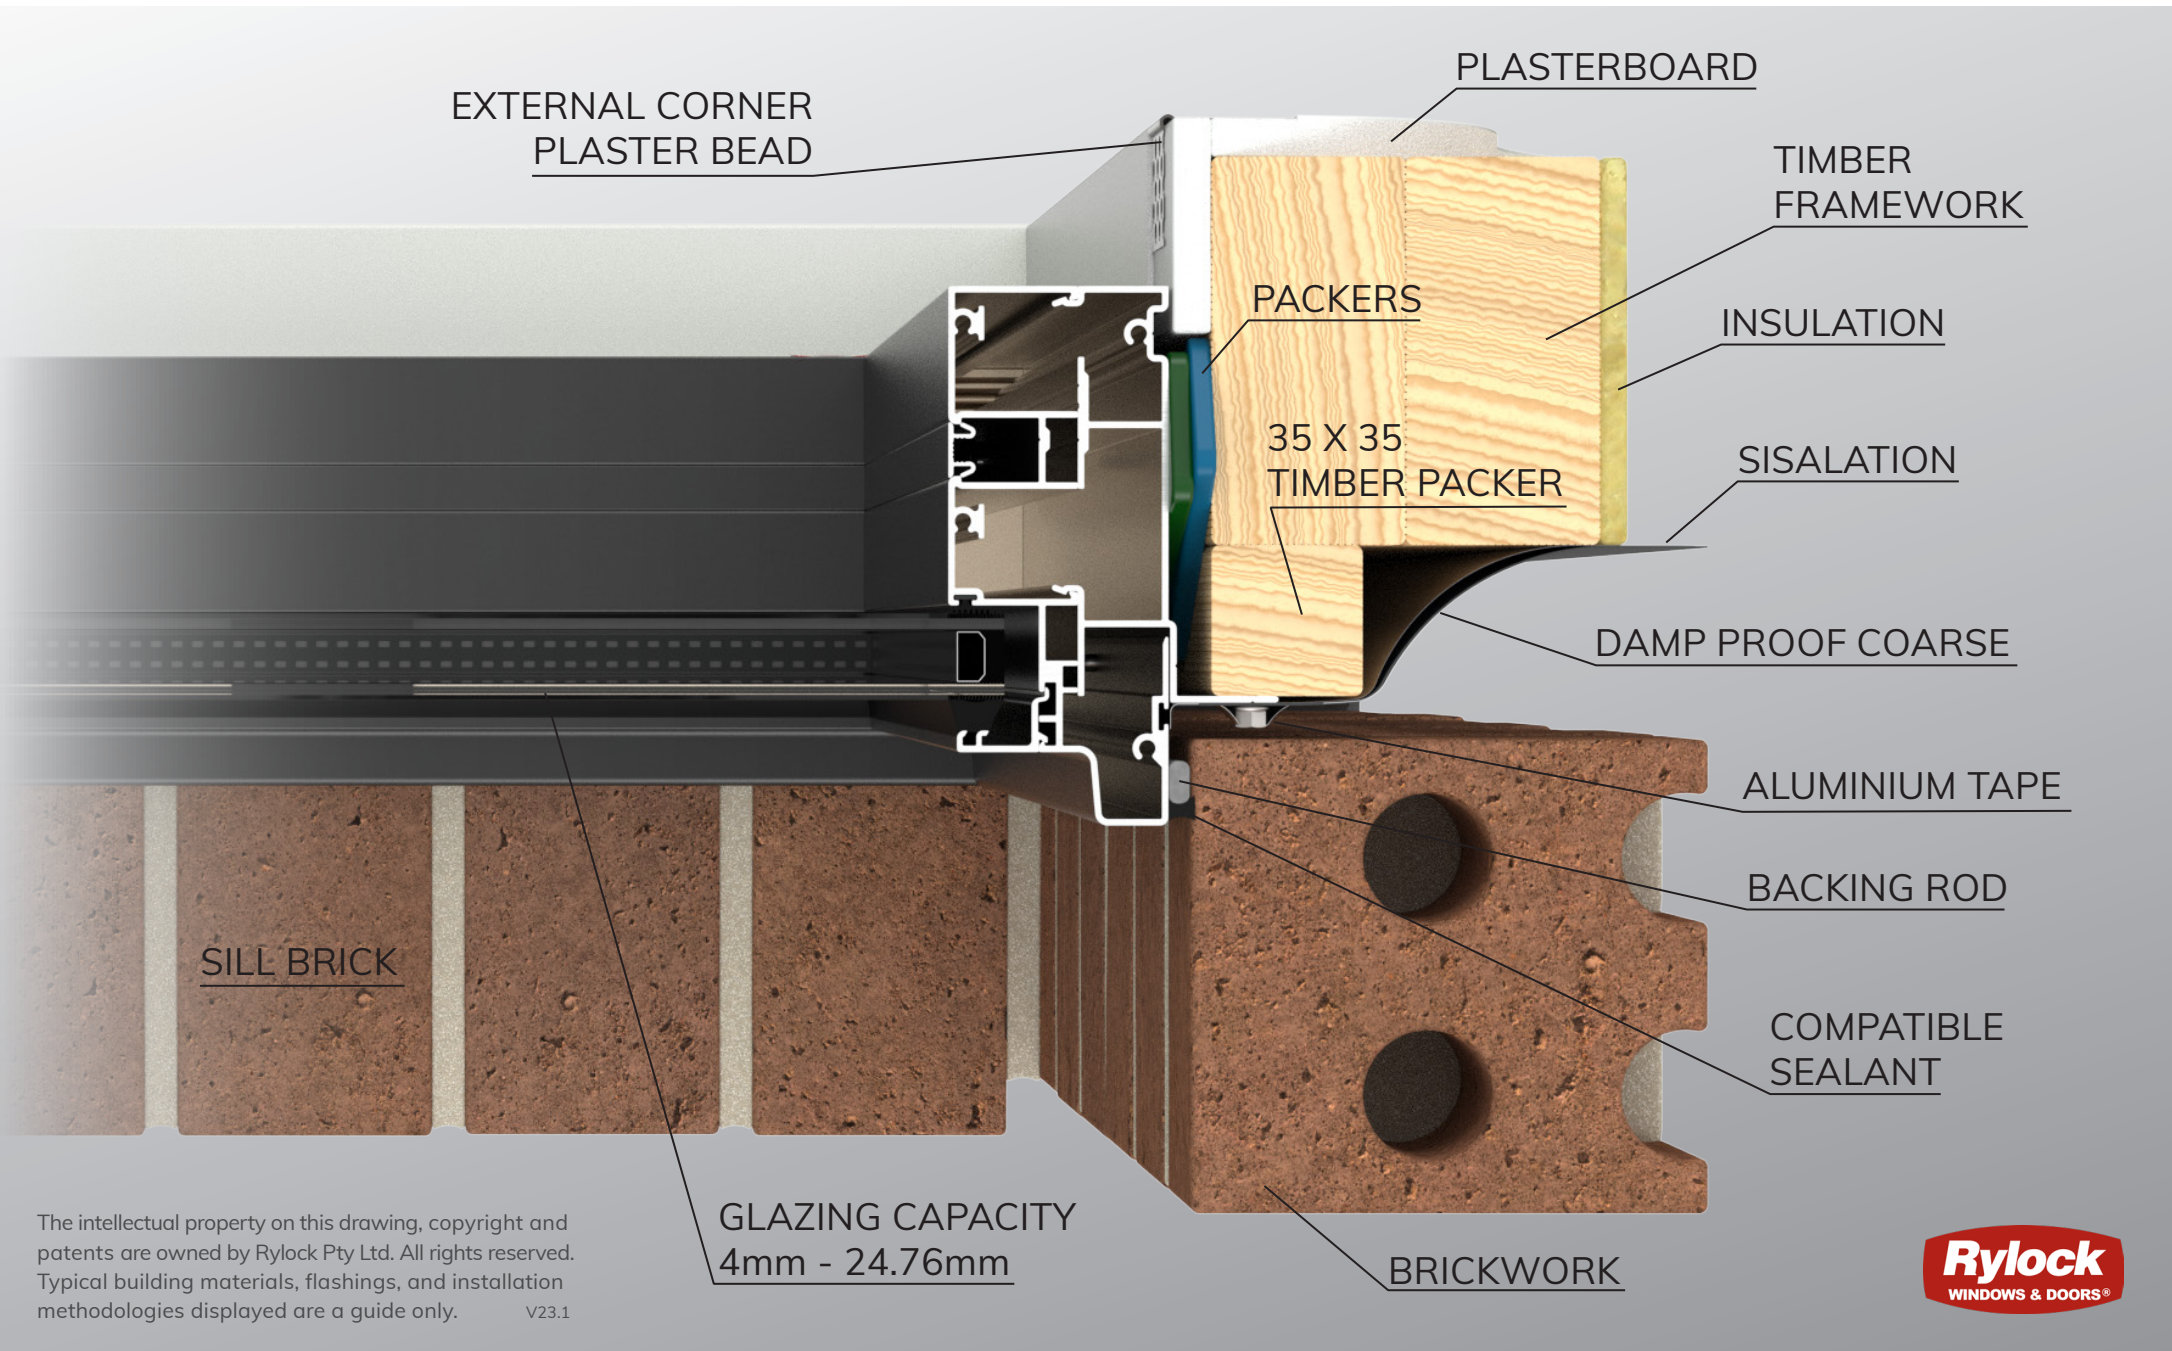

Fixed Lite Window

COMMERCIAL SERIES - 125mm FRAME

Brick Veneer

SOUTH AUSTRALIA ONLY - HORIZONTAL CROSS SECTION

The intellectual property on this drawing, copyright and patents are owned by Rylock Pty Ltd. All rights reserved. Typical building materials, flashings, and installation methodologies displayed are a guide only. V23.1