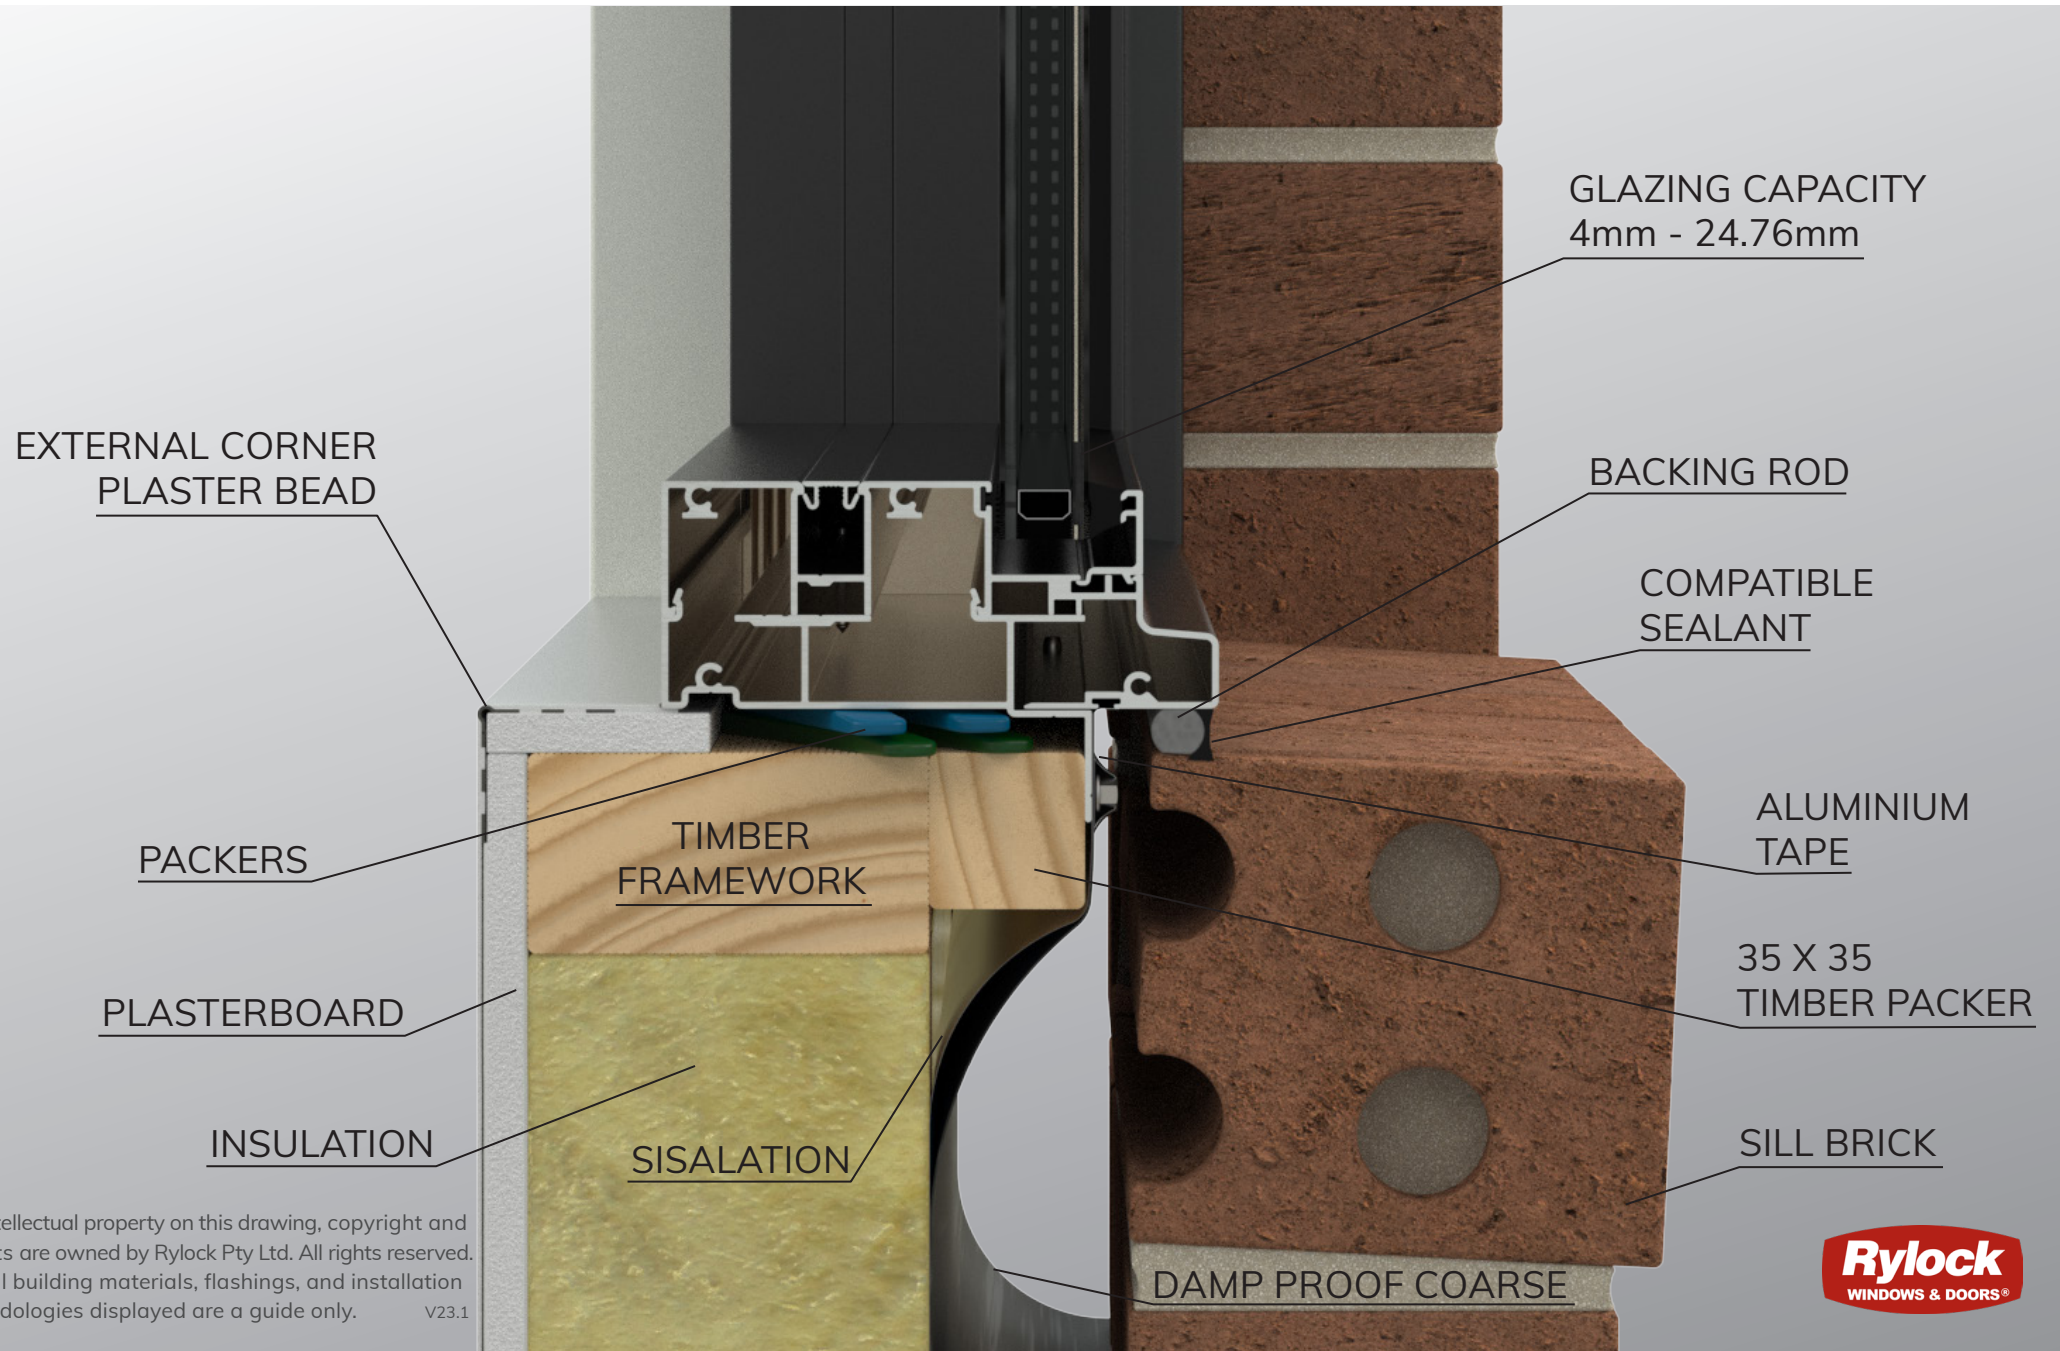

Fixed Lite Window

COMMERCIAL SERIES - 125mm FRAME

Brick Veneer

SOUTH AUSTRALIA ONLY - VERTICAL CROSS SECTION

The intellectual property on this drawing, copyright and patents are owned by Rylock Pty Ltd. All rights reserved. Typical building materials, flashings, and installation methodologies displayed are a guide only. V23.1