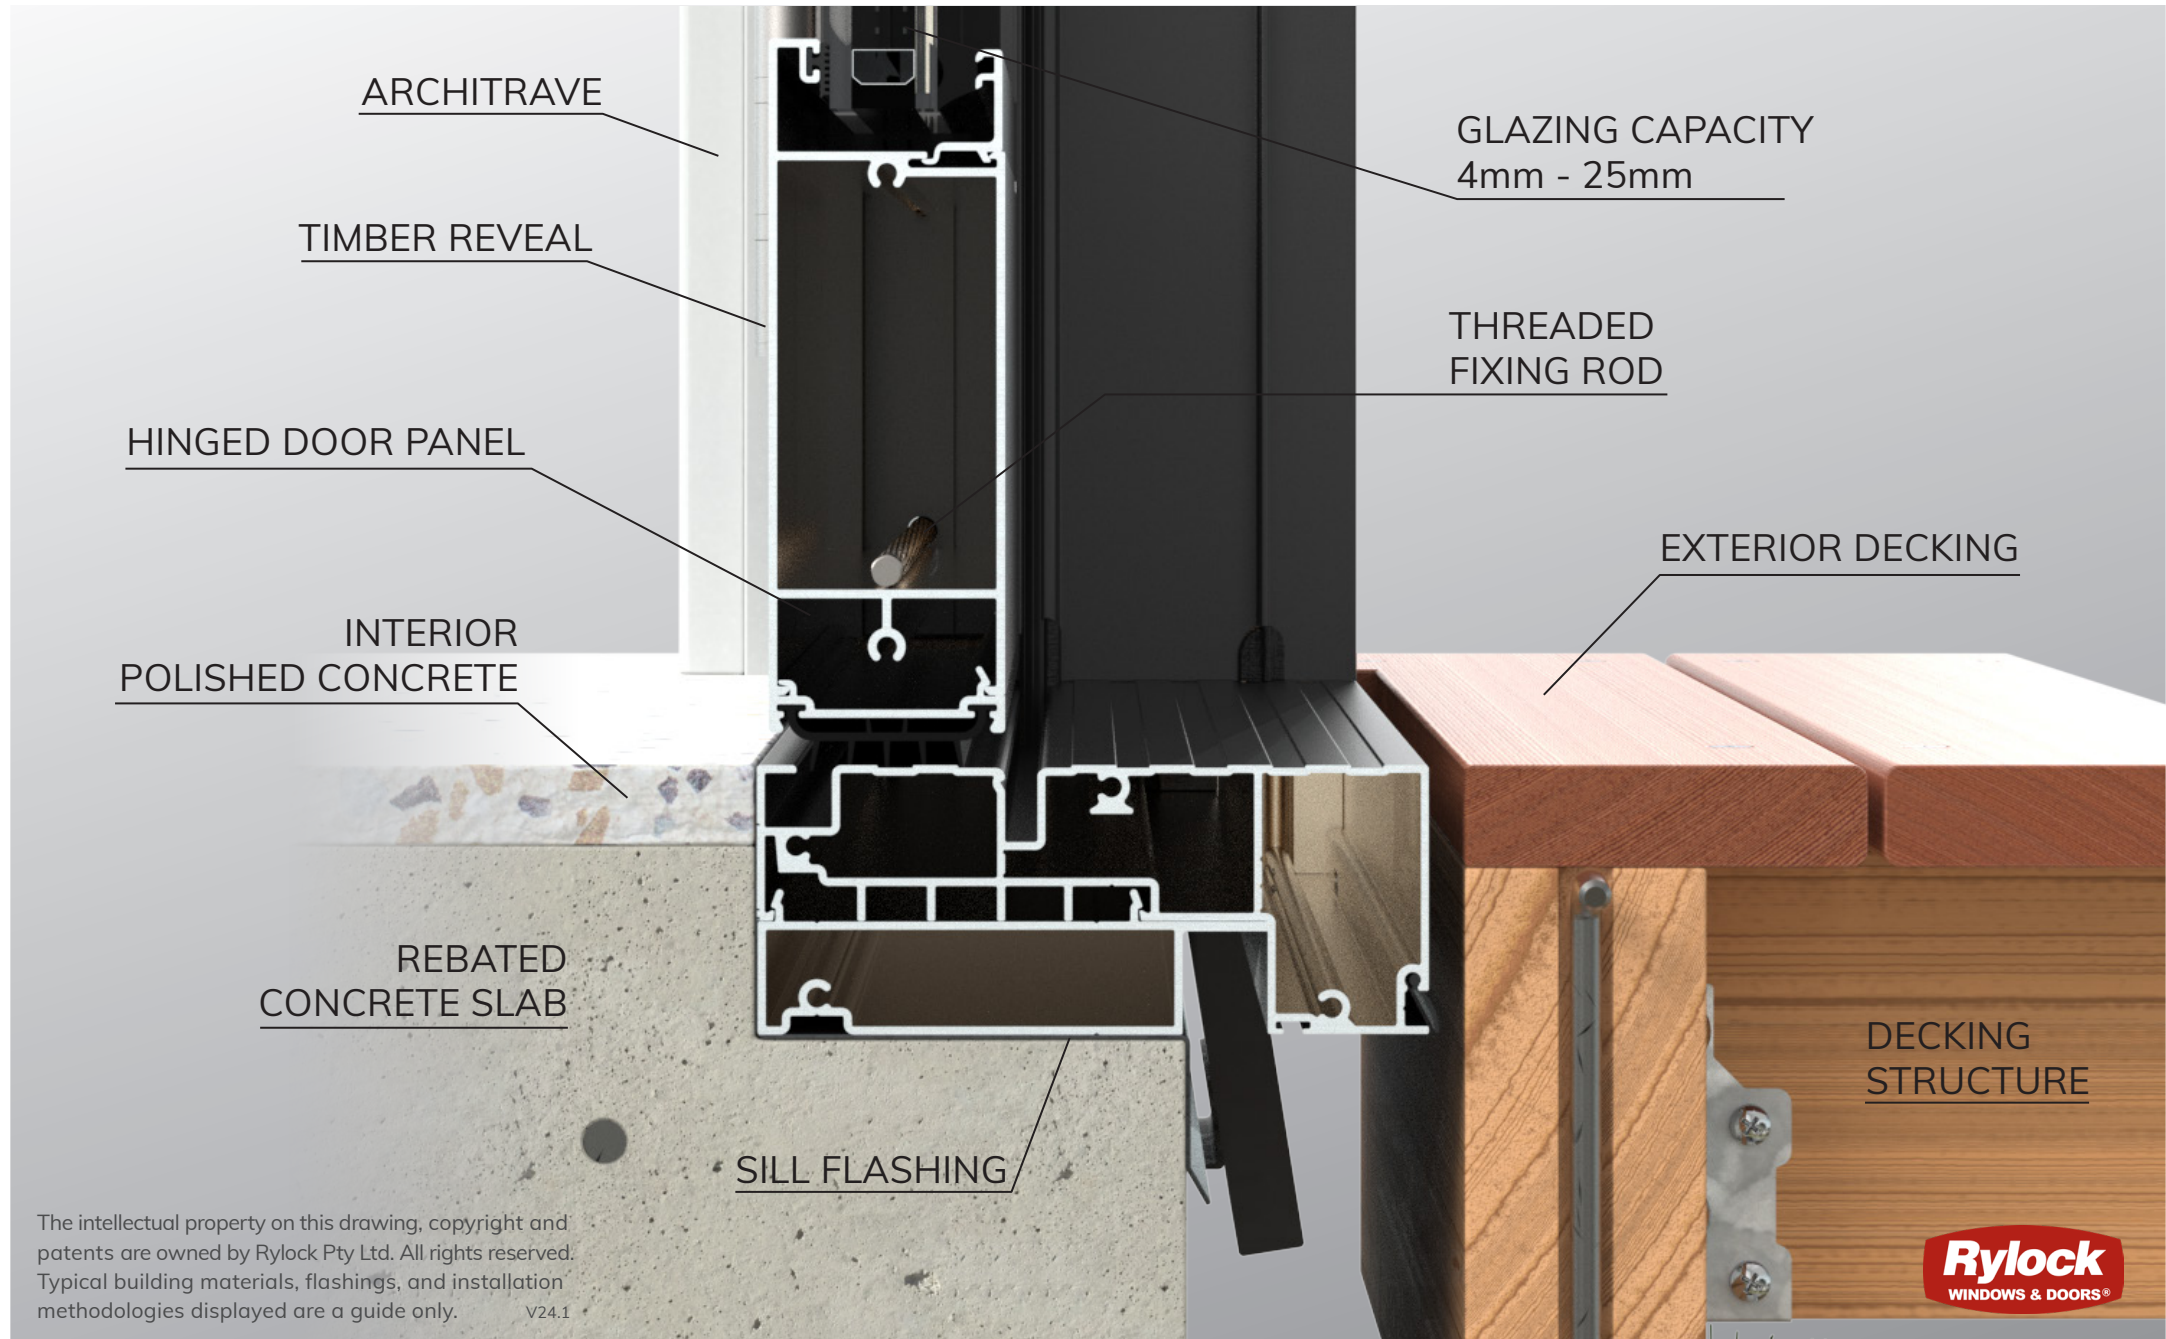

Hinged Door | Open In Configurations

COMMERCIAL SERIES - 125mm FRAME

Lightweight Cladding | Linea Board

VERTICAL CROSS SECTION

The intellectual property on this drawing, copyright and patents are owned by Rylock Pty Ltd. All rights reserved. Typical building materials, flashings, and installation methodologies displayed are a guide only. V24.1