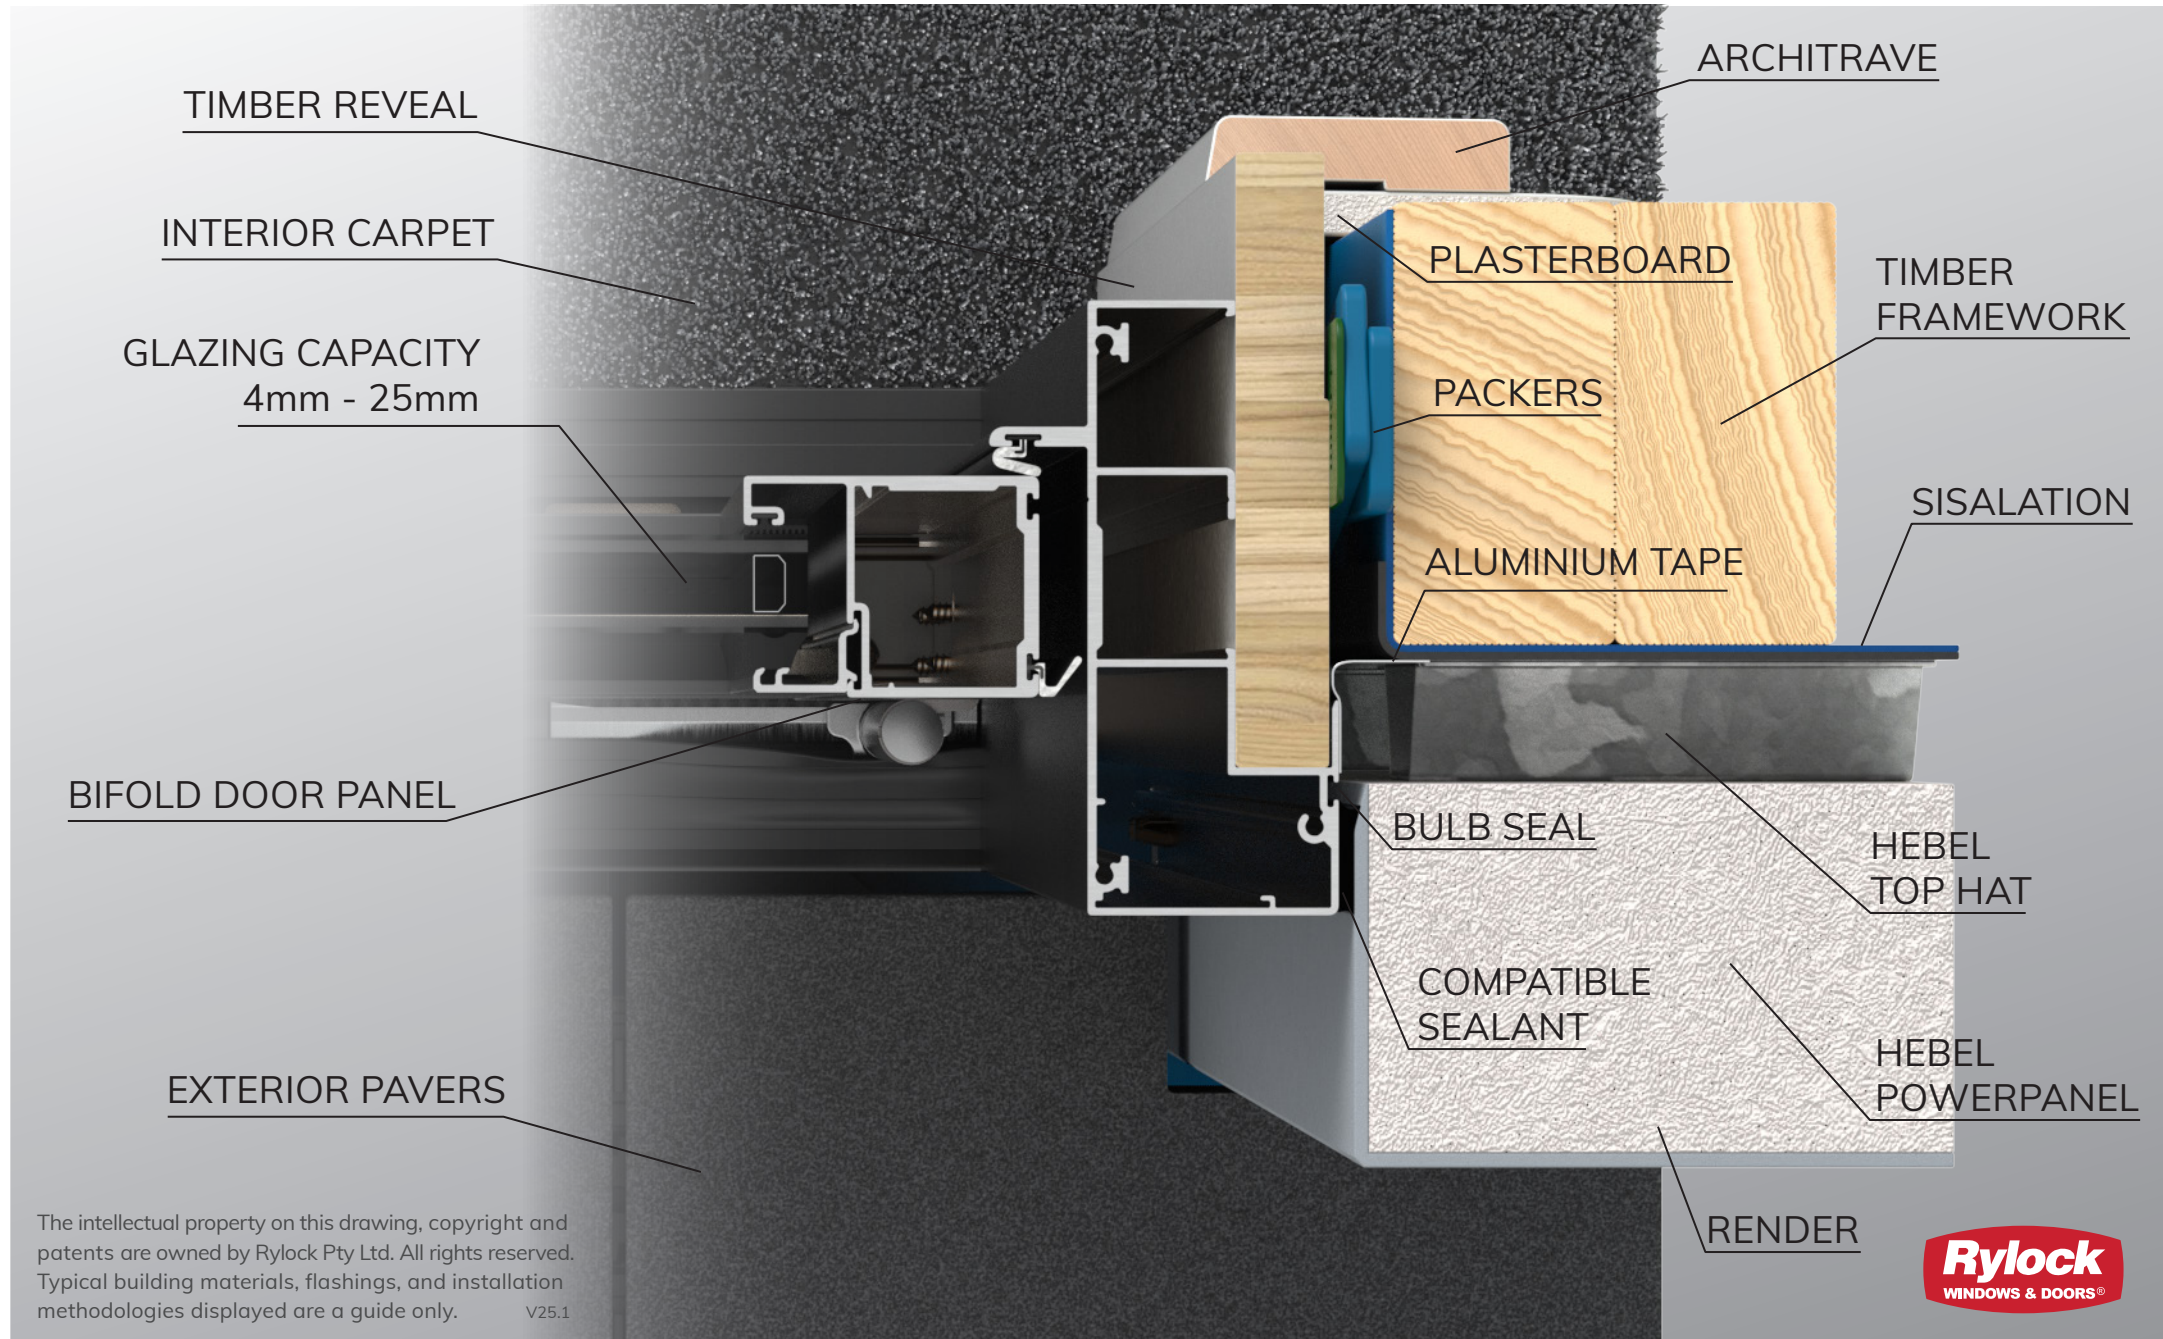

# Bifold Door

COMMERCIAL SERIES - 125mm FRAME

## Lightweight Cladding | Hebel PowerPanel

HORIZONTAL CROSS SECTION

The intellectual property on this drawing, copyright and patents are owned by Rylock Pty Ltd. All rights reserved. Typical building materials, flashings, and installation methodologies displayed are a guide only. V25.1