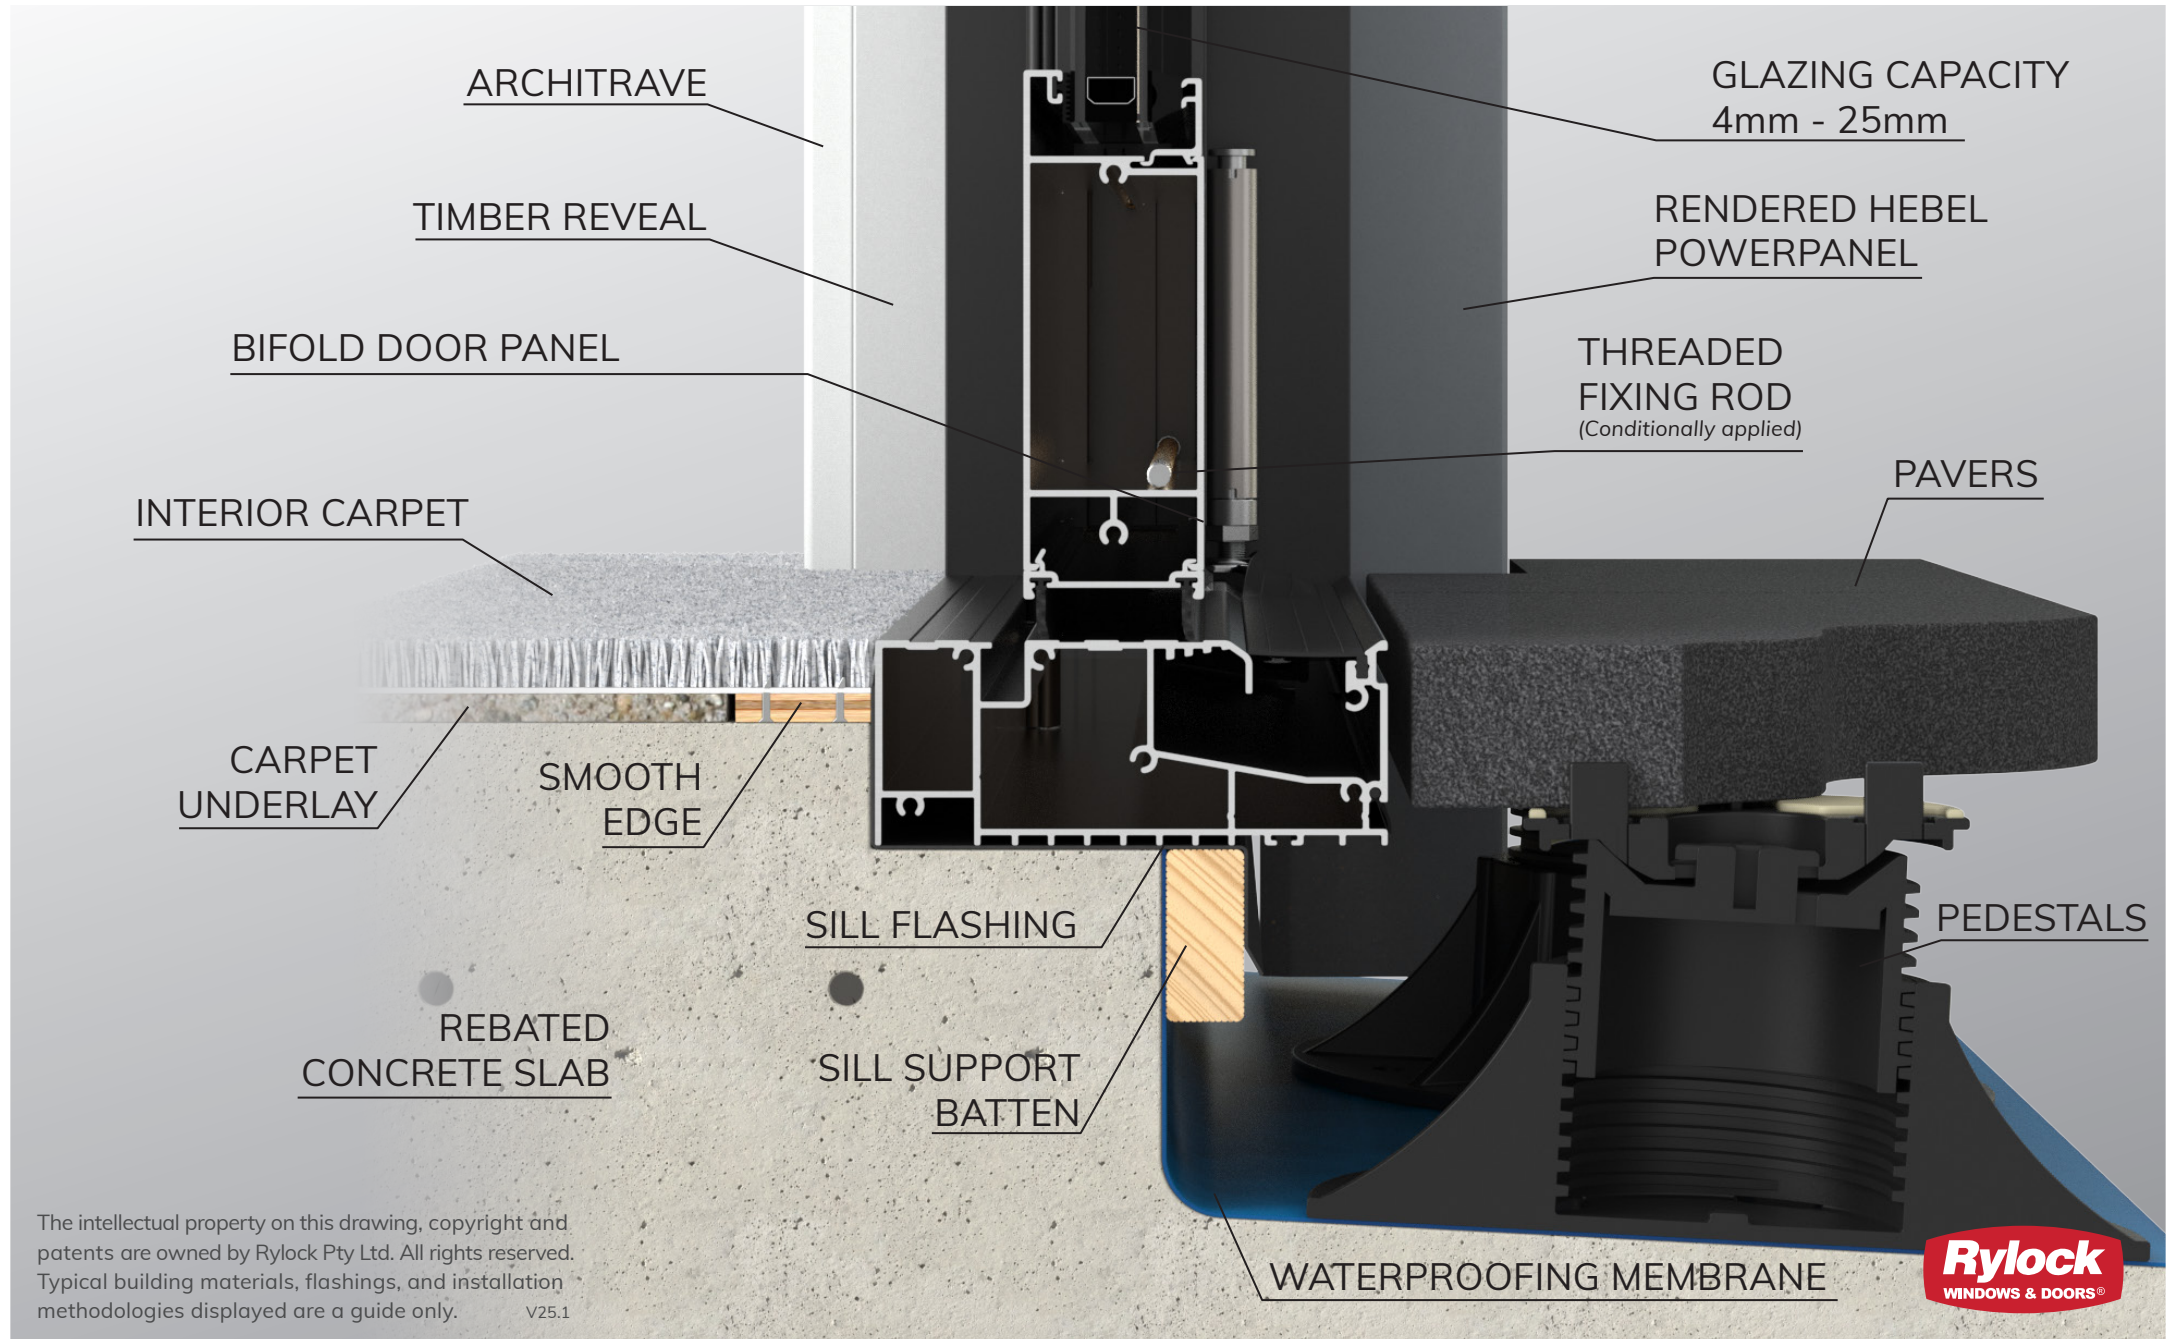

Bifold Door

COMMERCIAL SERIES - 125mm FRAME

Lightweight Cladding | Hebel PowerPanel

VERTICAL CROSS SECTION

The intellectual property on this drawing, copyright and patents are owned by Rylock Pty Ltd. All rights reserved. Typical building materials, flashings, and installation methodologies displayed are a guide only. V25.1