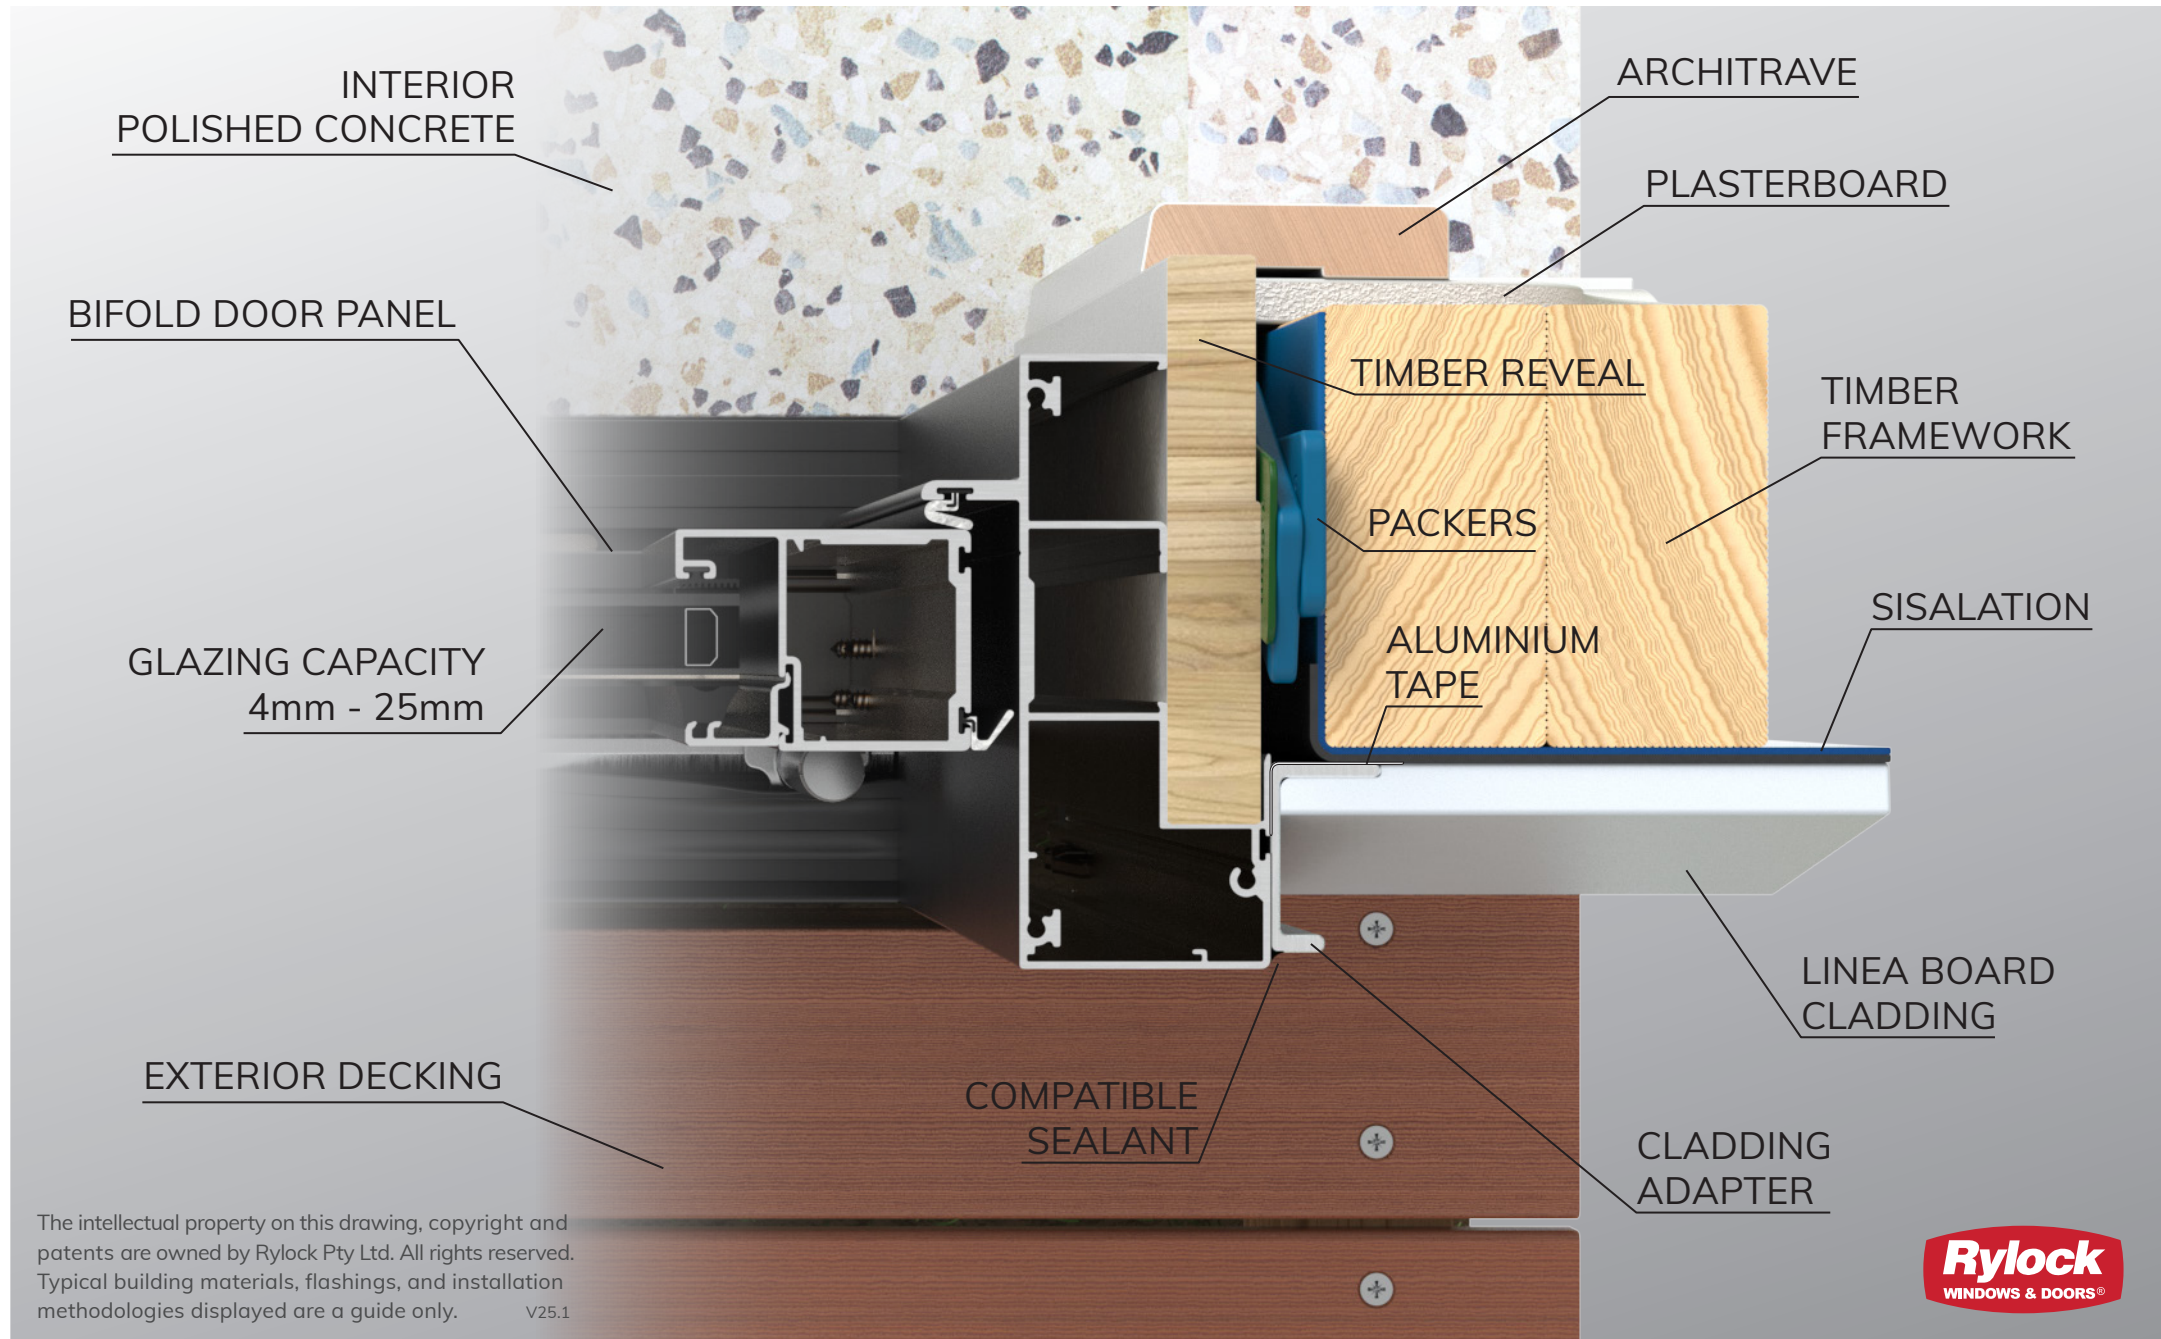

Bifold Door

COMMERCIAL SERIES - 125mm FRAME

Lightweight Cladding | Linea Board

HORIZONTAL CROSS SECTION

The intellectual property on this drawing, copyright and patents are owned by Rylock Pty Ltd. All rights reserved. Typical building materials, flashings, and installation methodologies displayed are a guide only. V25.1