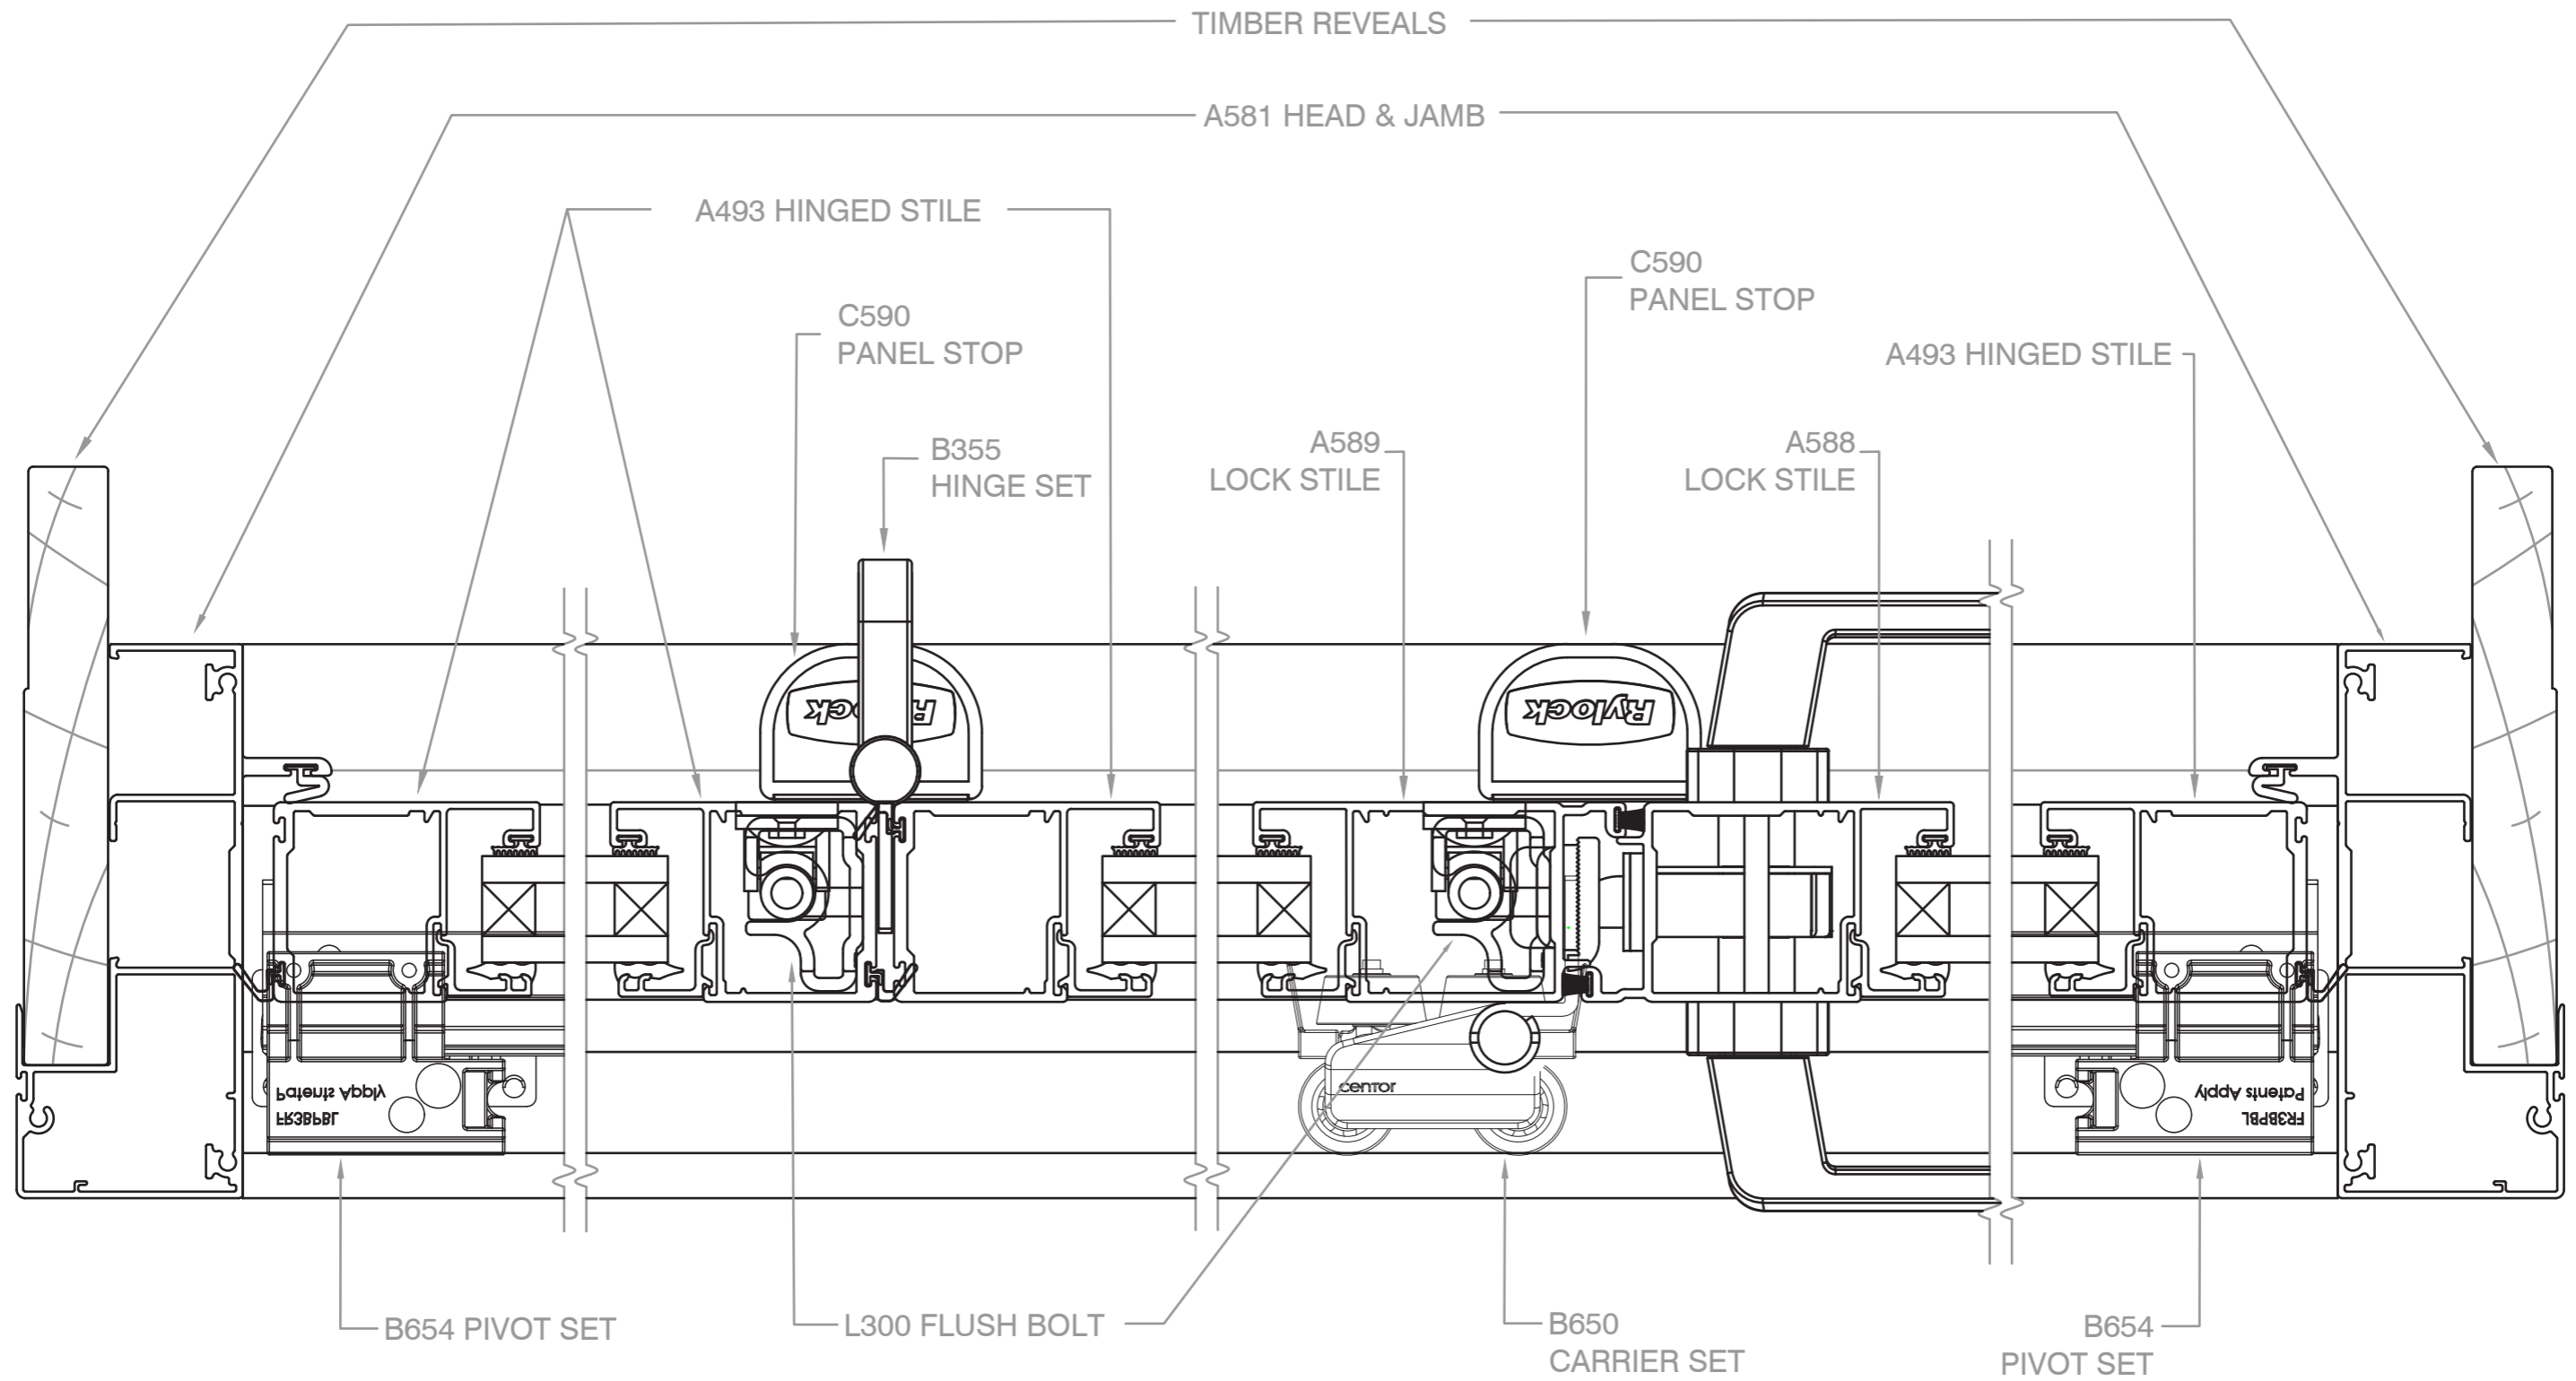

# Bifold Door

COMMERCIAL SERIES - 125mm FRAME

## Horizontal X-Section Details

SHOWN WITH TIMBER REVEAL

# Horizontal X-Section Details

TAPERED HANDLE SHOWN WITH TIMBER REVEAL