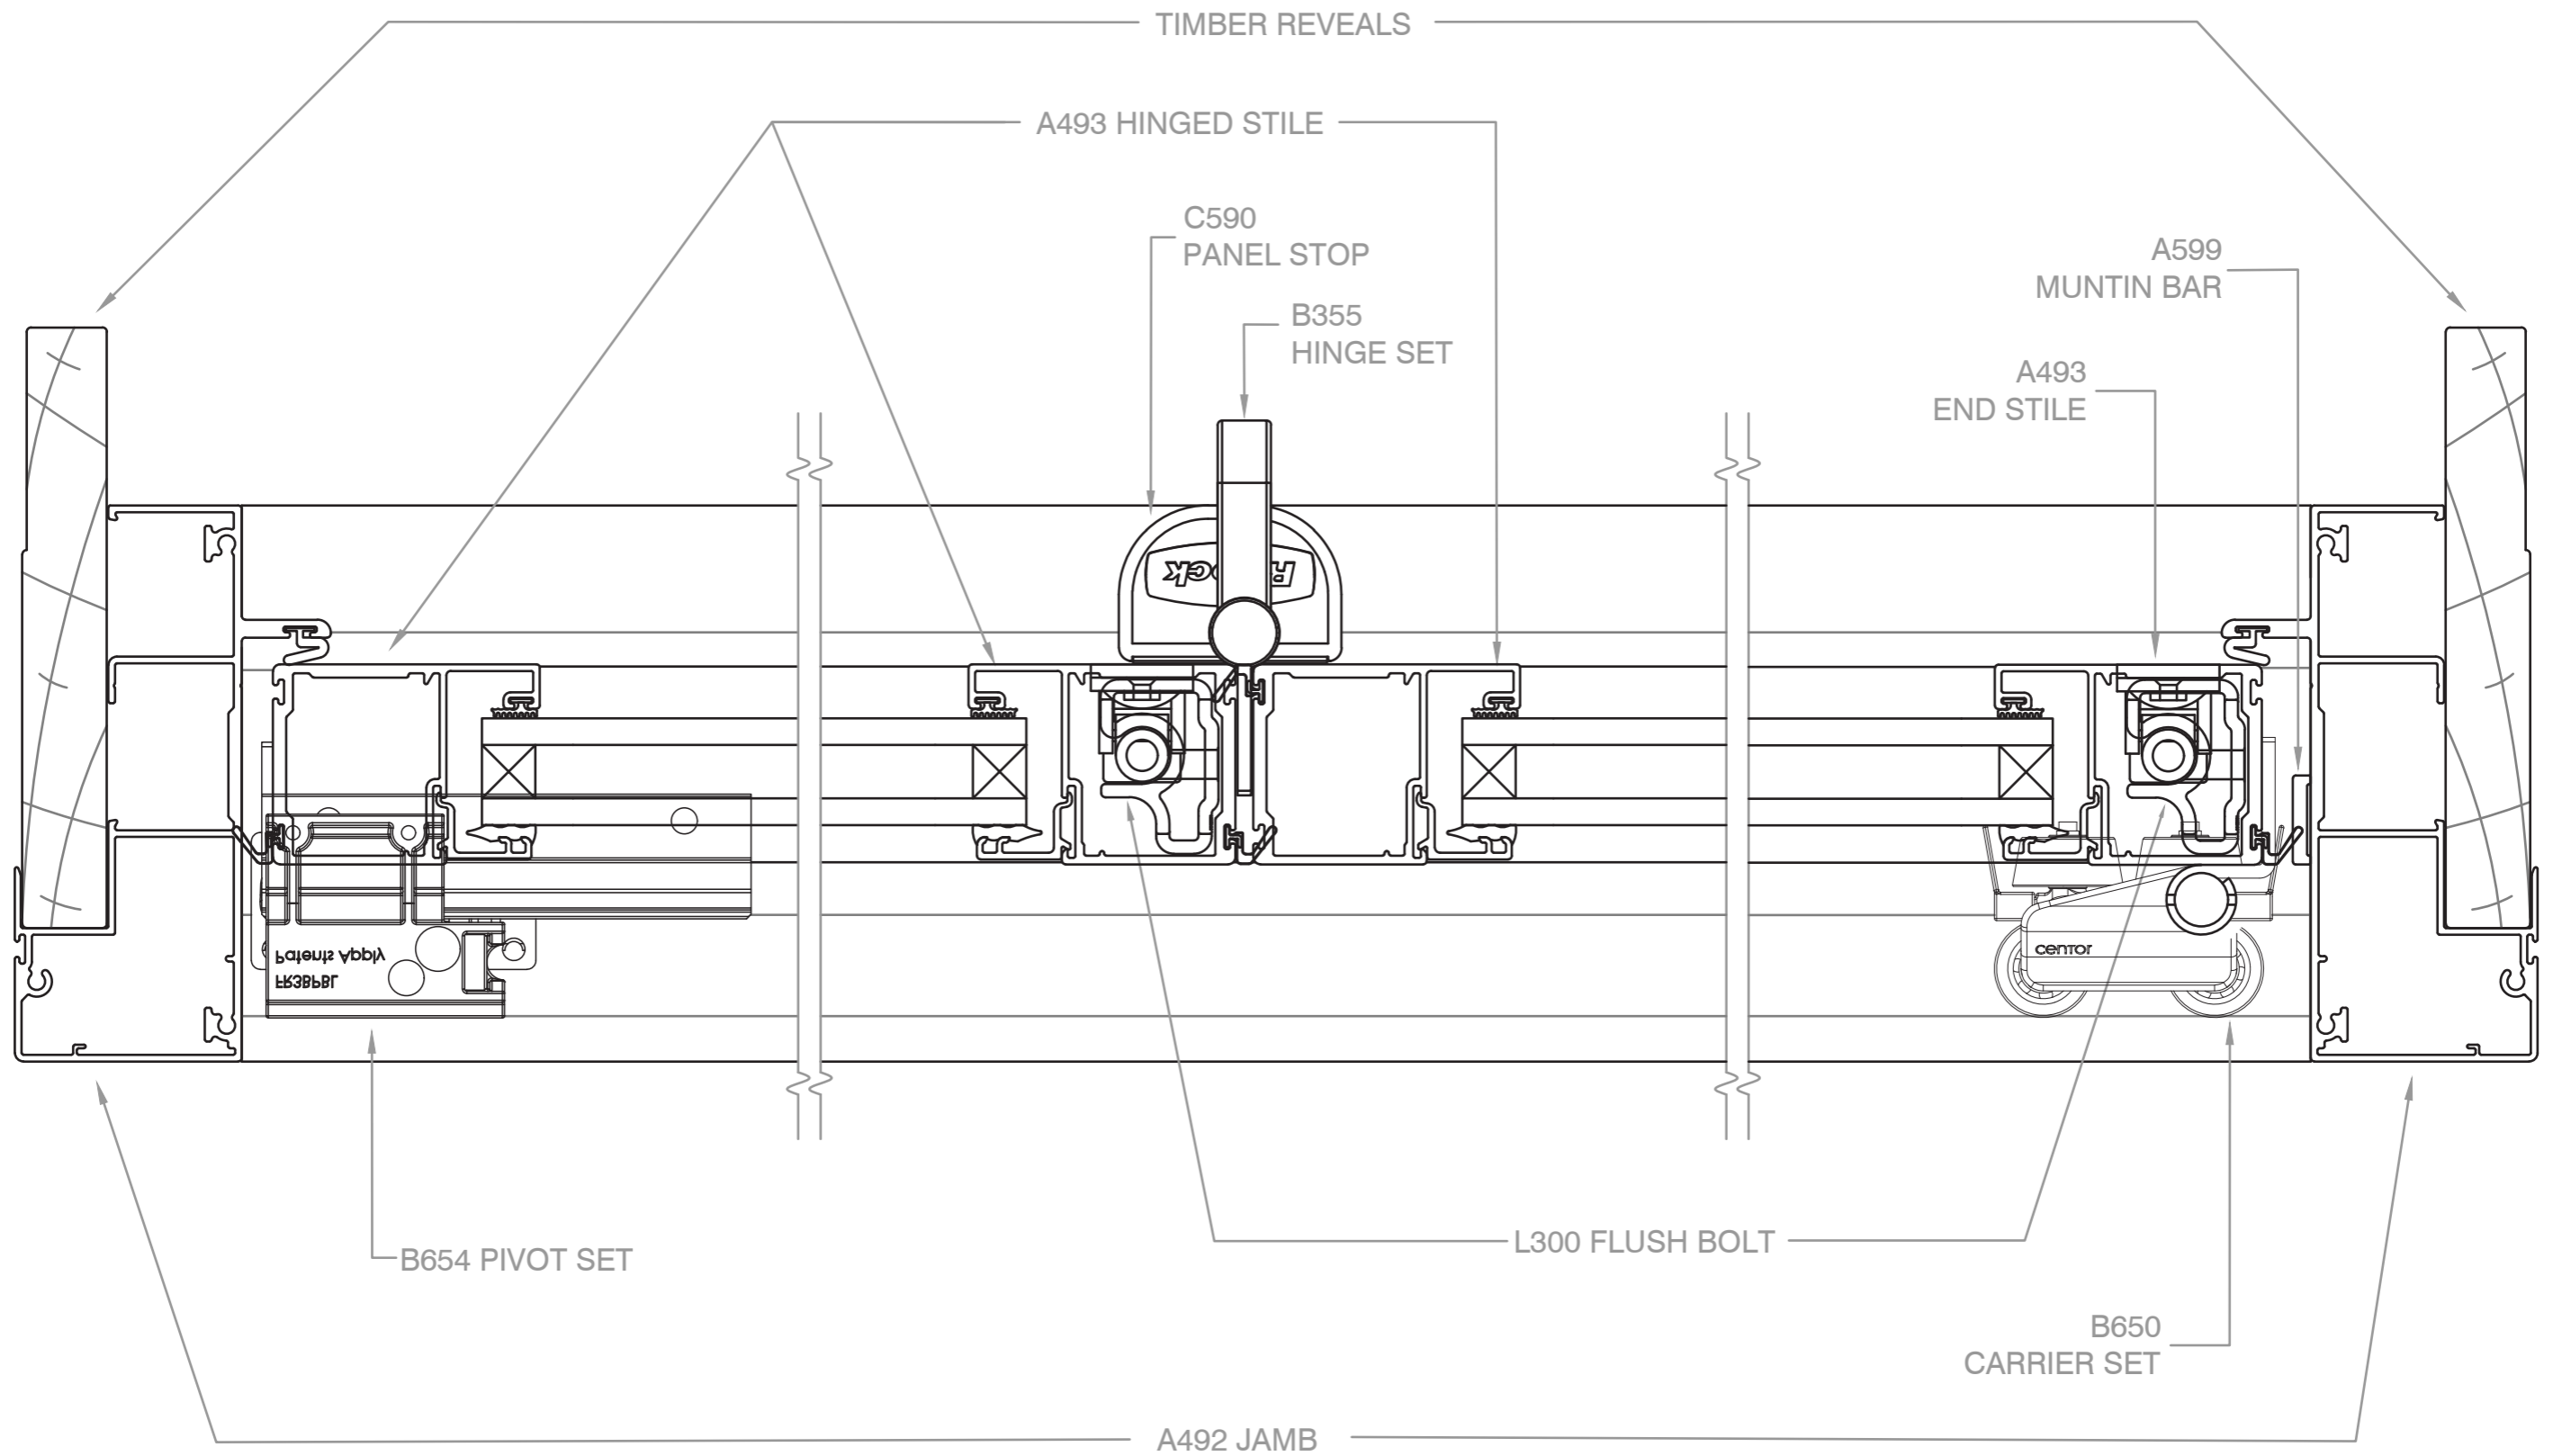

# Bifold Door

## Vertical X-Section Details

COMMERCIAL SERIES - 125mm FRAME

DDA HANDLE SHOWN WITH HARDWOOD REVEAL

# Bifold Door

COMMERCIAL SERIES - 125mm FRAME

## Horizontal X-Section Details

SHOWN WITH TIMBER REVEAL