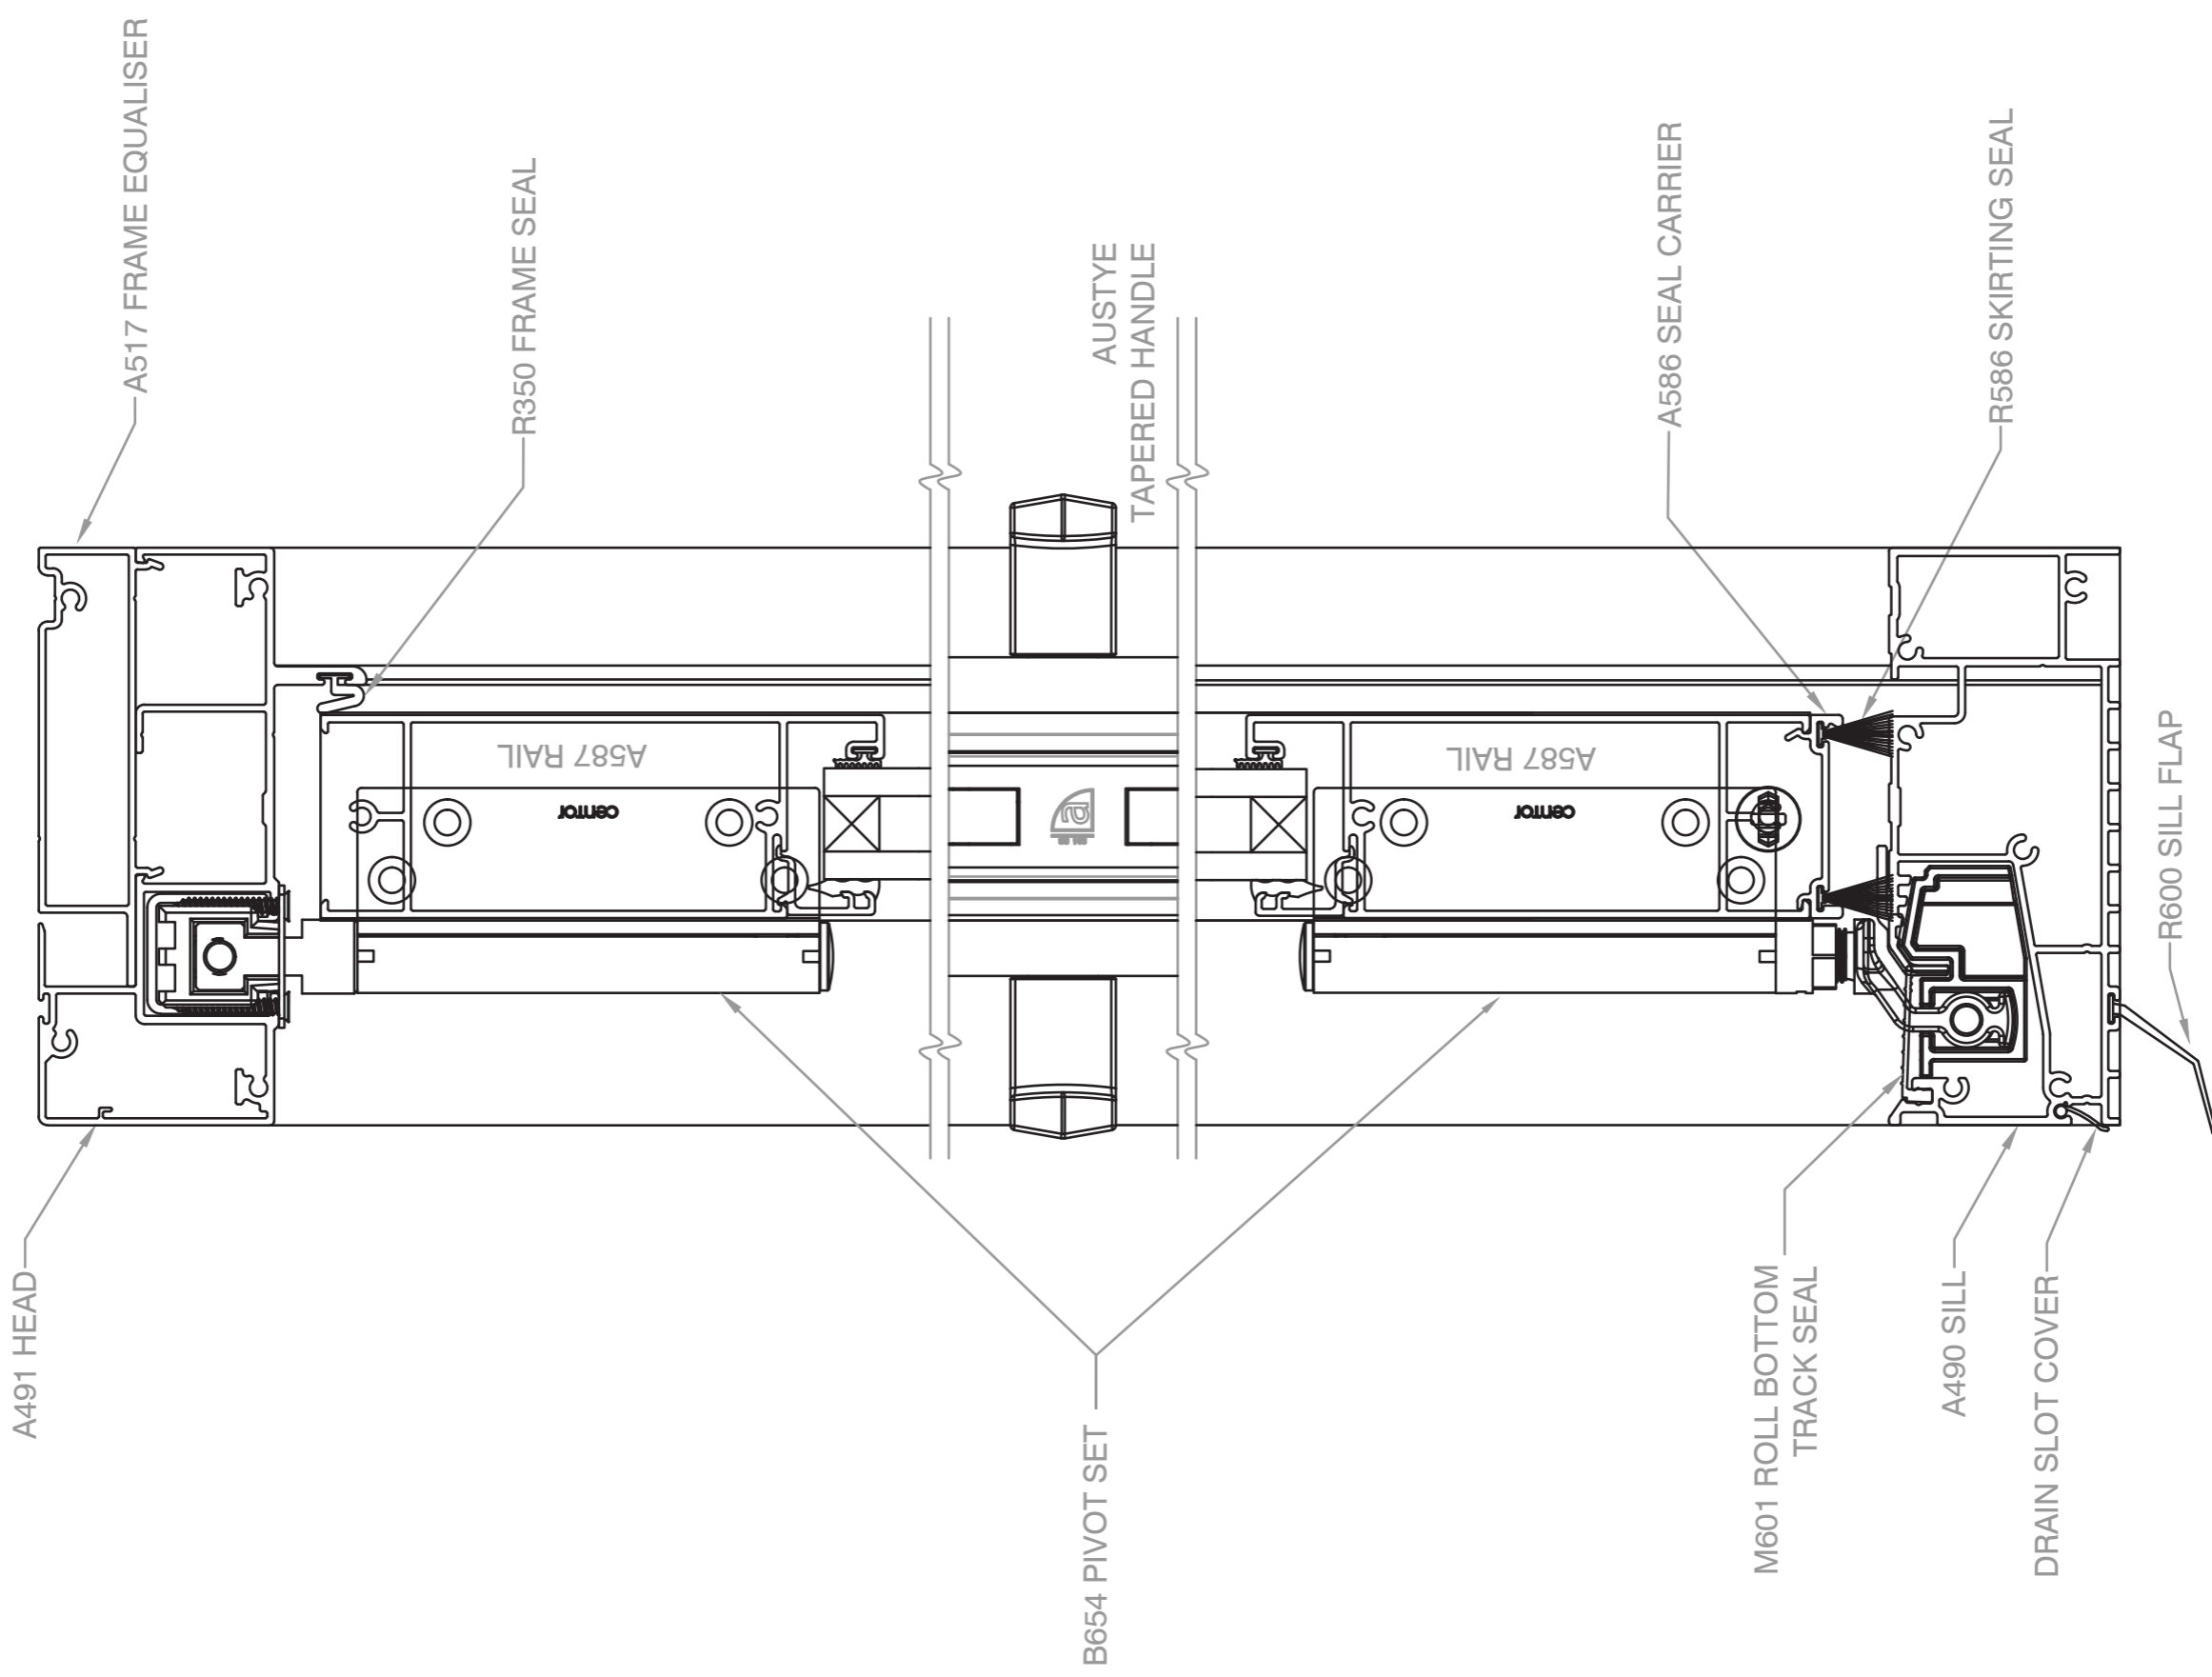

Bifold Door

Vertical X-Section Details

COMMERCIAL SERIES - 125mm FRAME

TAPERED HANDLE SHOWN WITH PIVOT HINGE & REVEAL EQUALISER