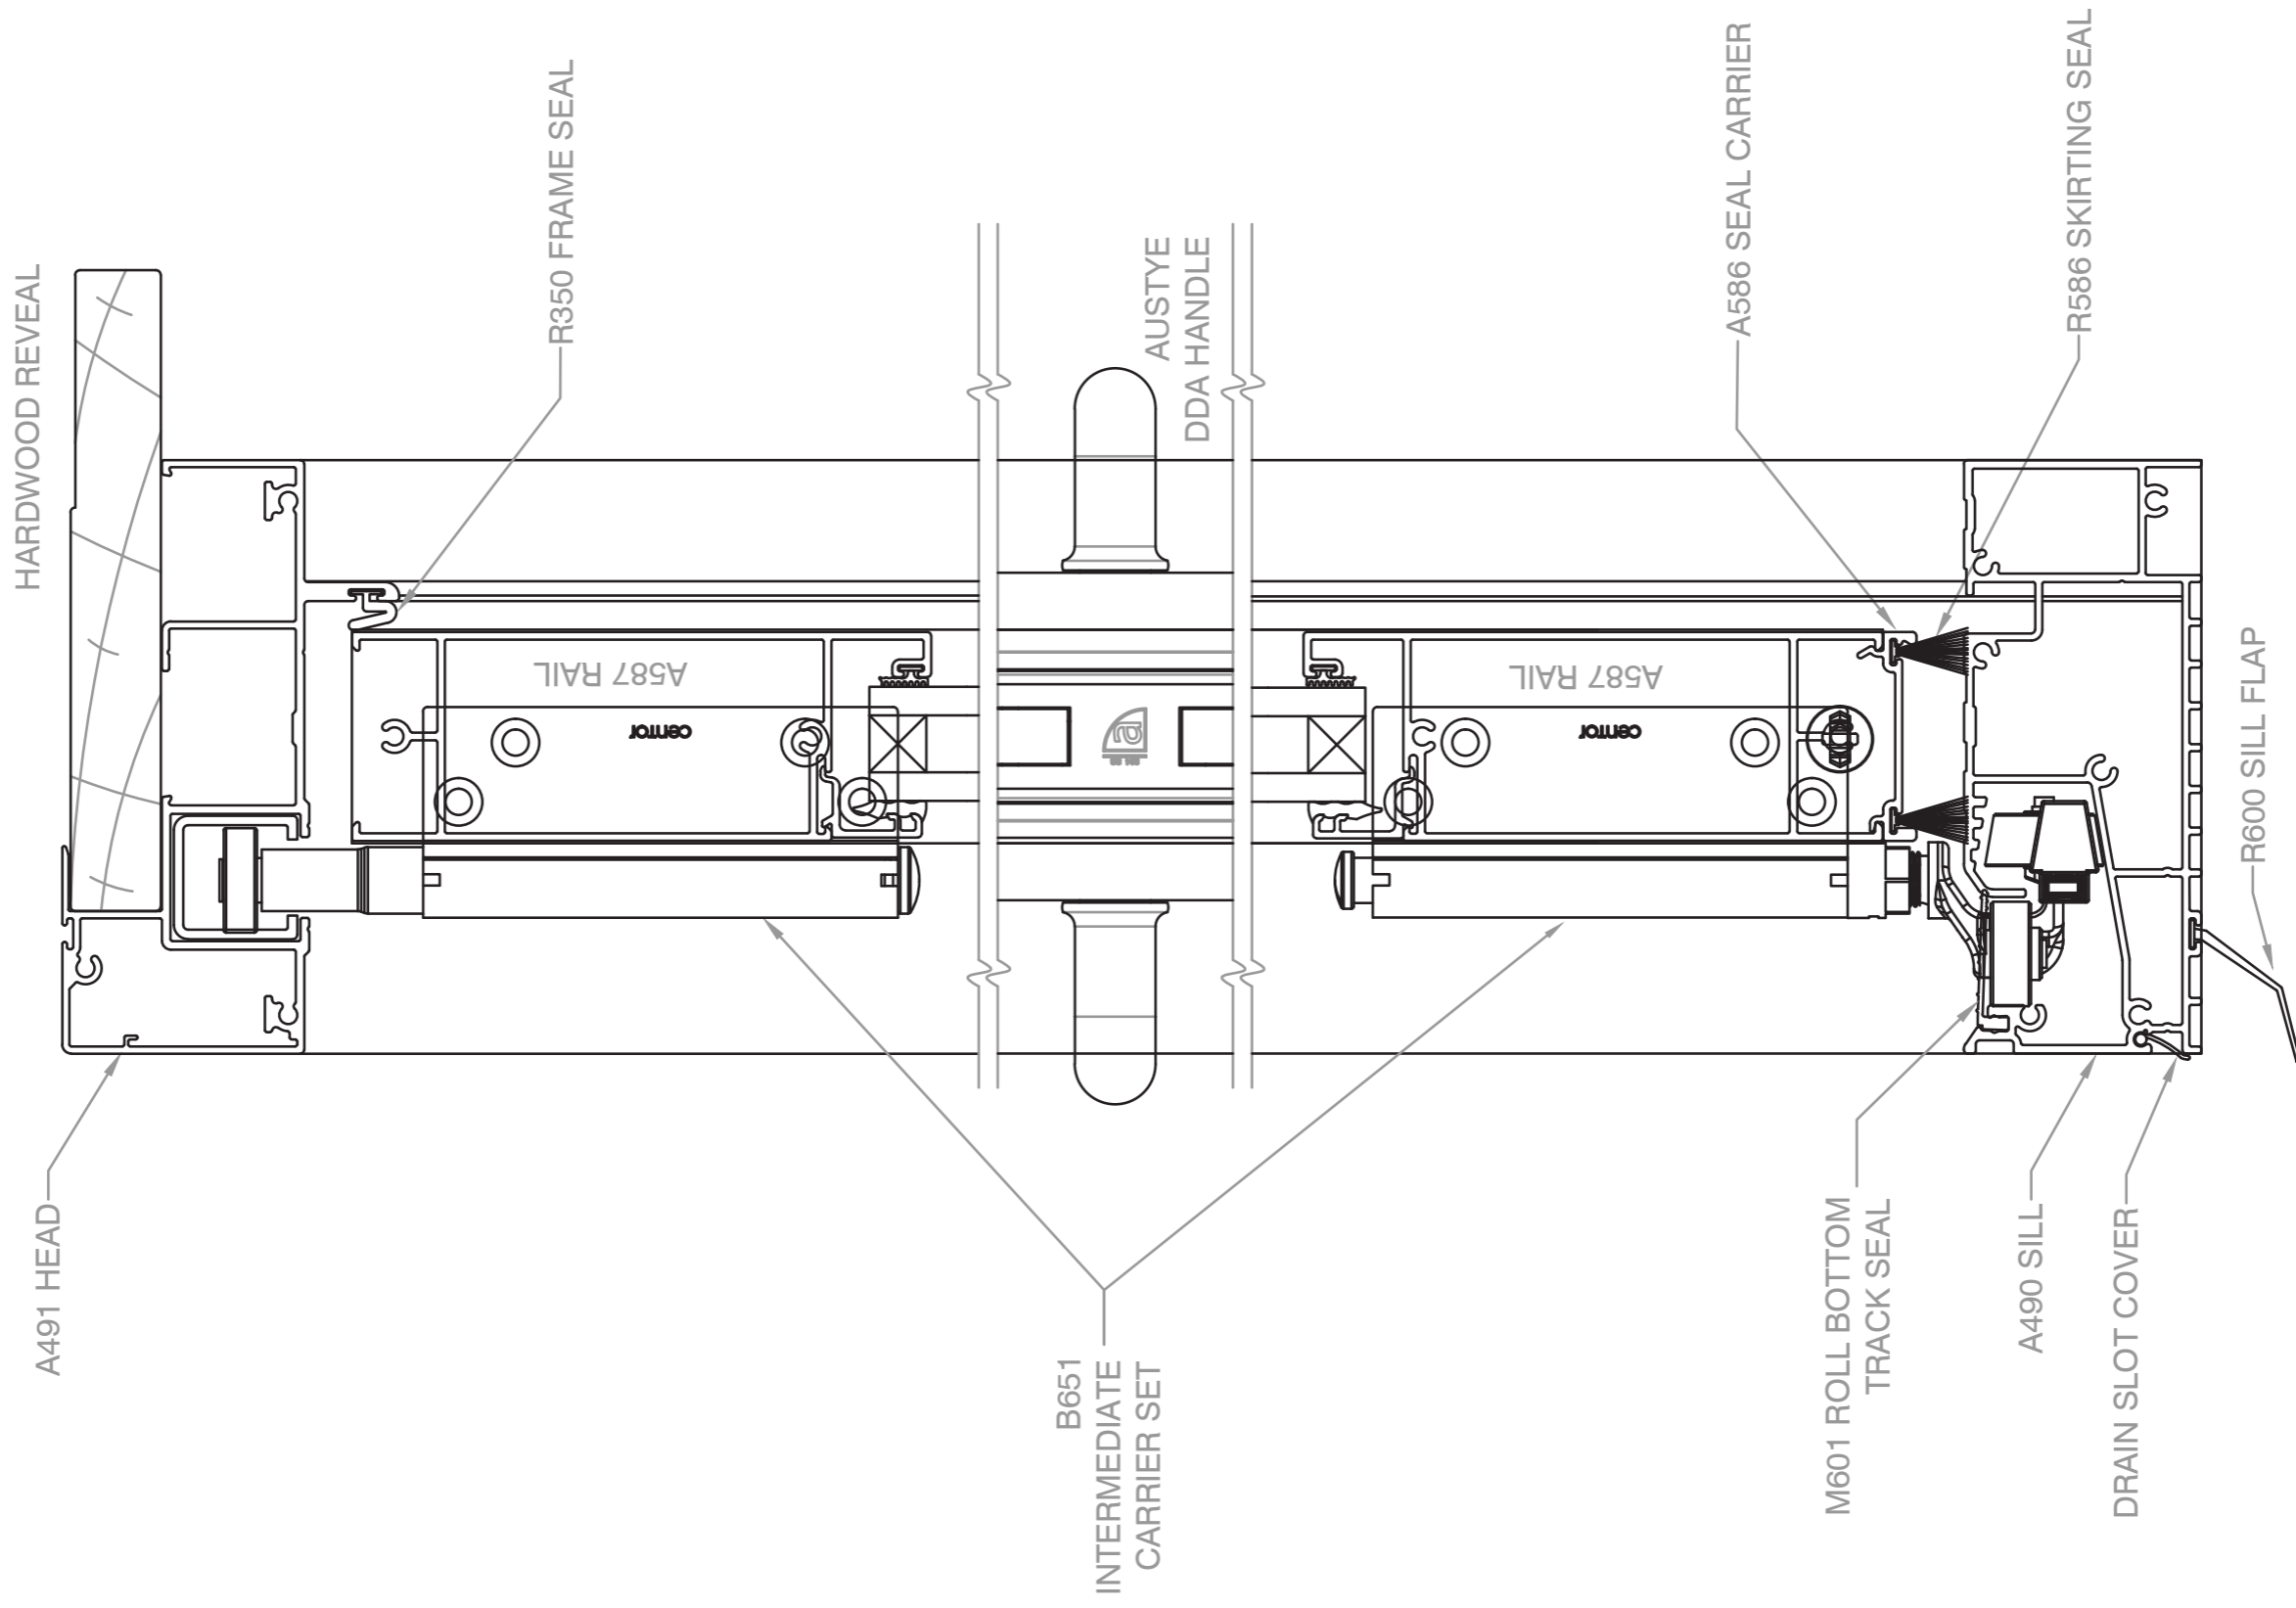

# Bifold Door

## Vertical X-Section Details

COMMERCIAL SERIES - 125mm FRAME

DDA HANDLE SHOWN WITH HARDWOOD REVEAL

# Bifold Door

COMMERCIAL SERIES - 125mm FRAME

# Horizontal X-Section Details

TAPERED HANDLE SHOWN WITH TIMBER REVEAL