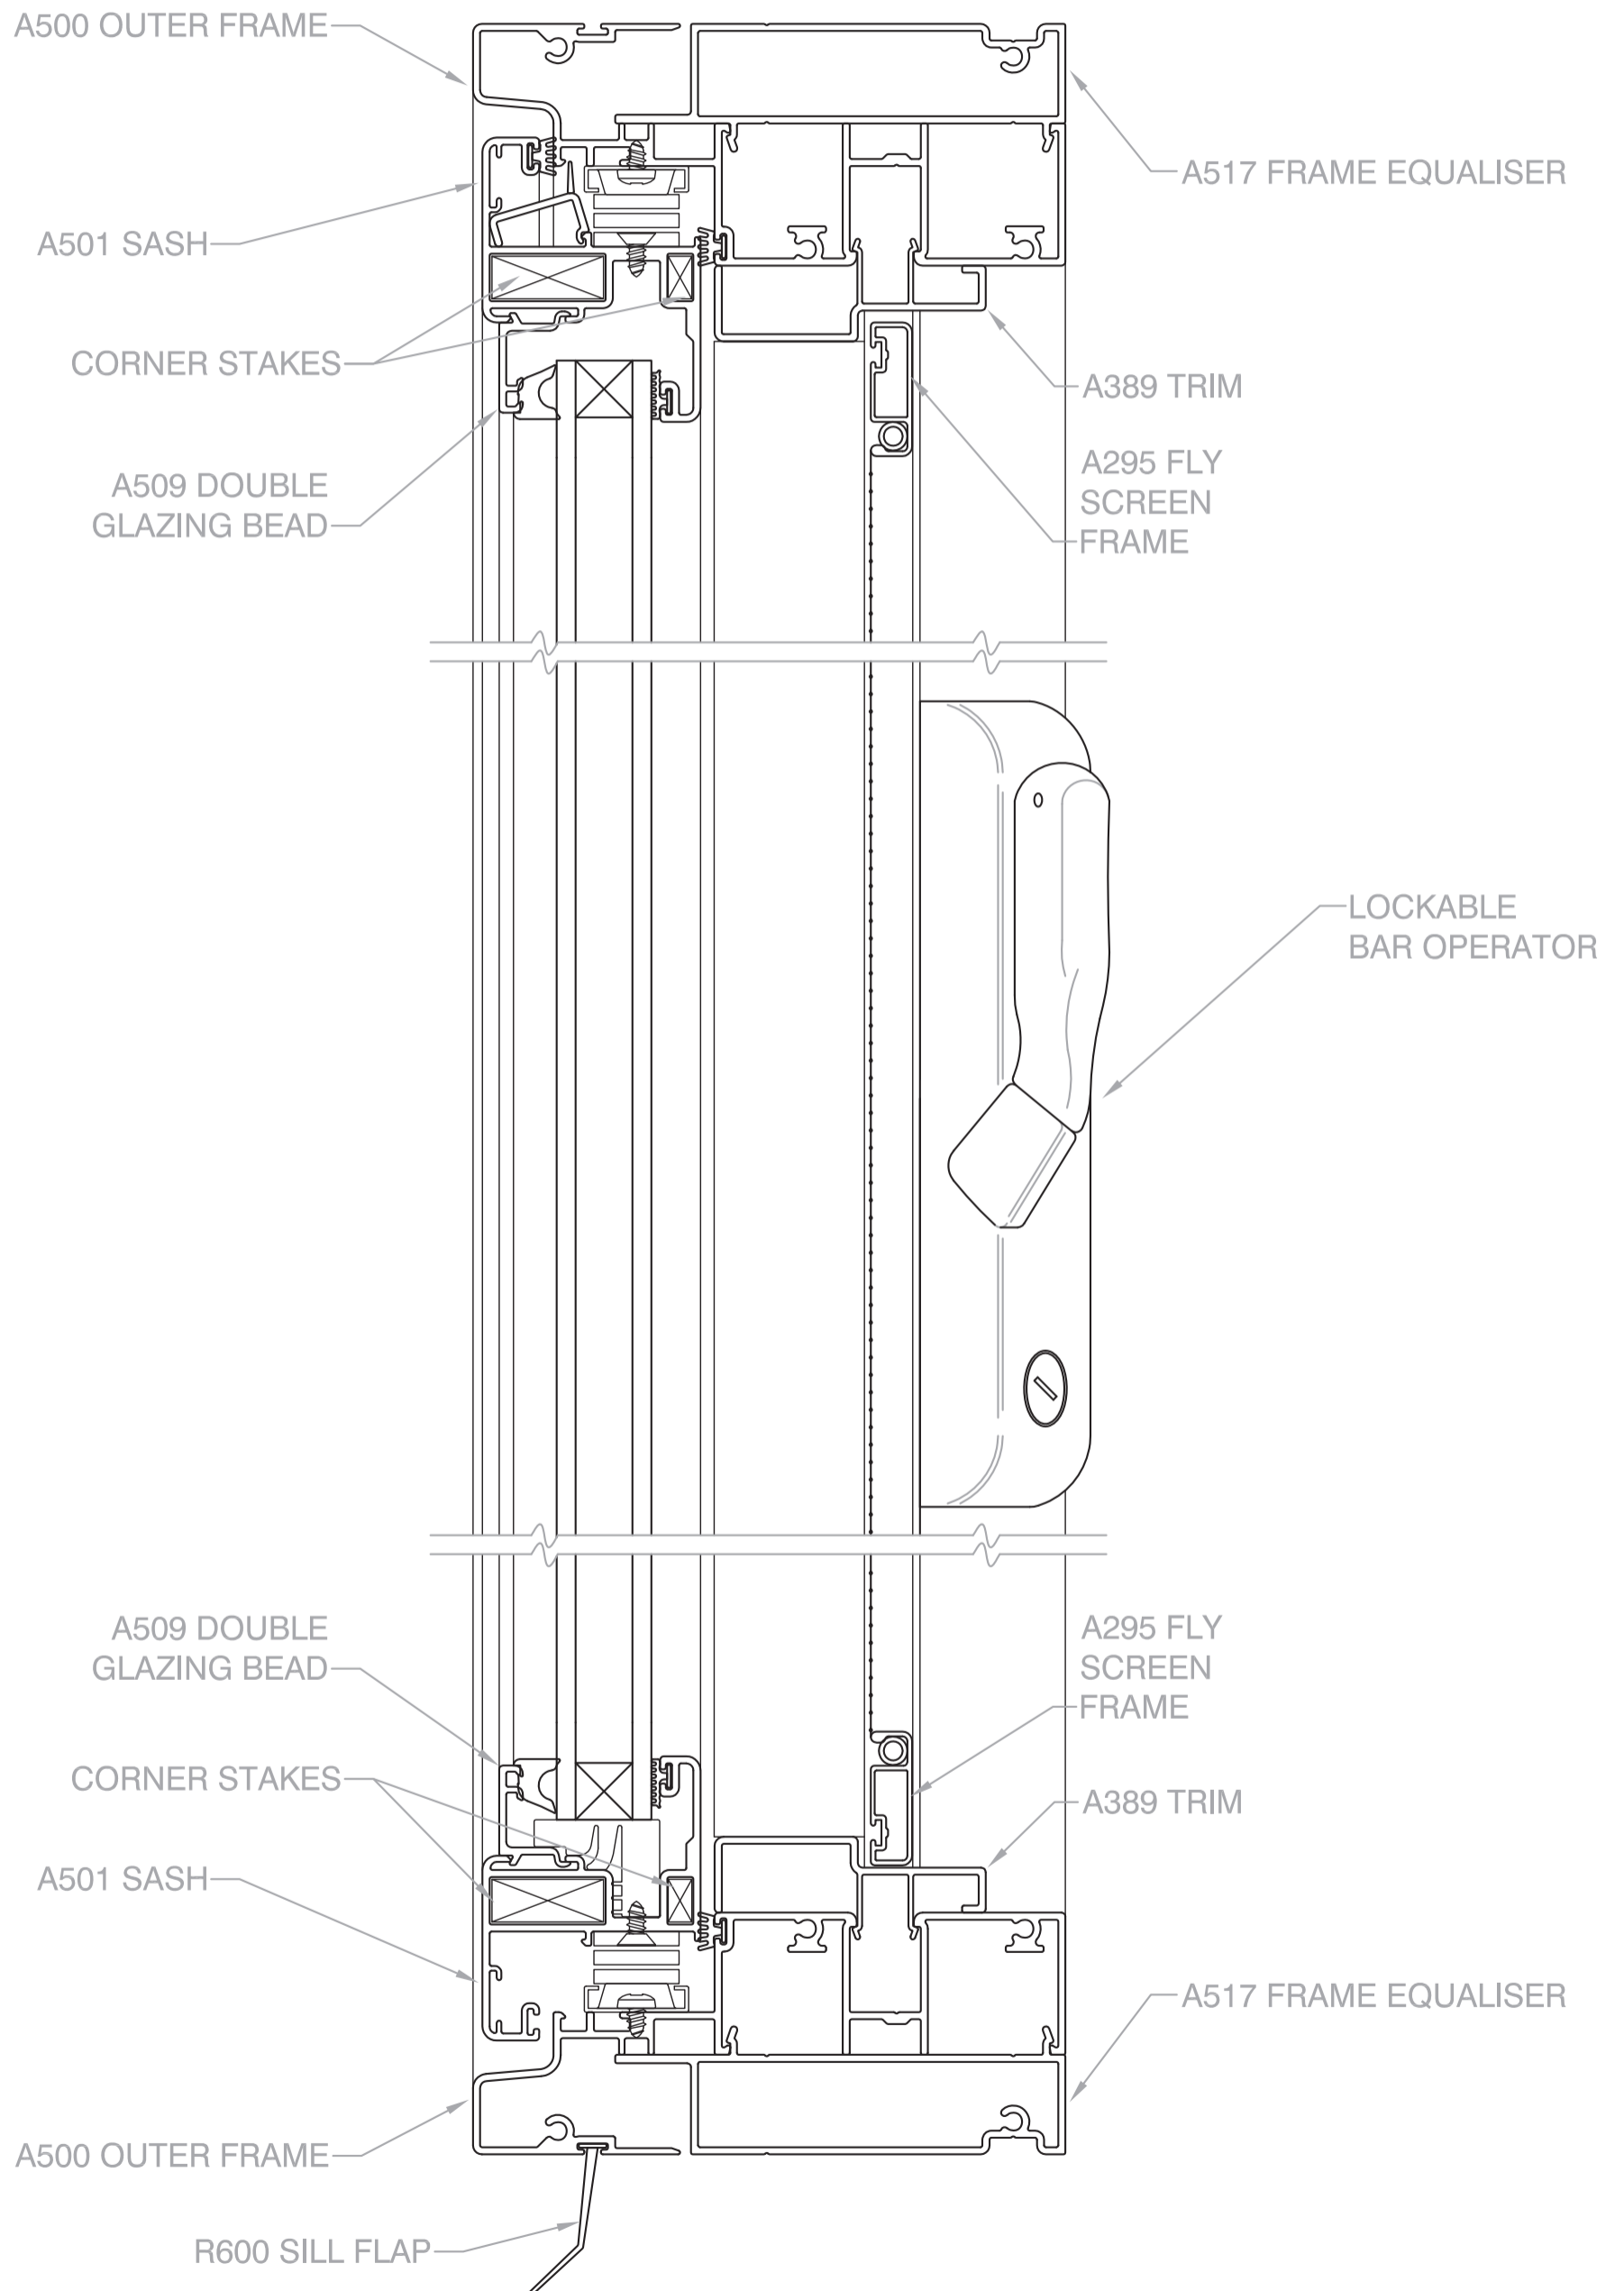

Casement Window

COMMERCIAL SERIES - 125mm FRAME

Vertical X-Section Details

SHOWN WITH HARDWOOD REVEALS

Casement Window

COMMERCIAL SERIES - 125mm FRAME

Horizontal X-Section Details

SHOWN WITH HARDWOOD REVEALS

Casement Window

COMMERCIAL SERIES - 125mm FRAME

Vertical X-Section Details

SHOWN WITH REVEAL EQUALISER

Casement Window

COMMERCIAL SERIES - 125mm FRAME

Horizontal X-Section Details

SHOWN WITH REVEAL EQUALISER