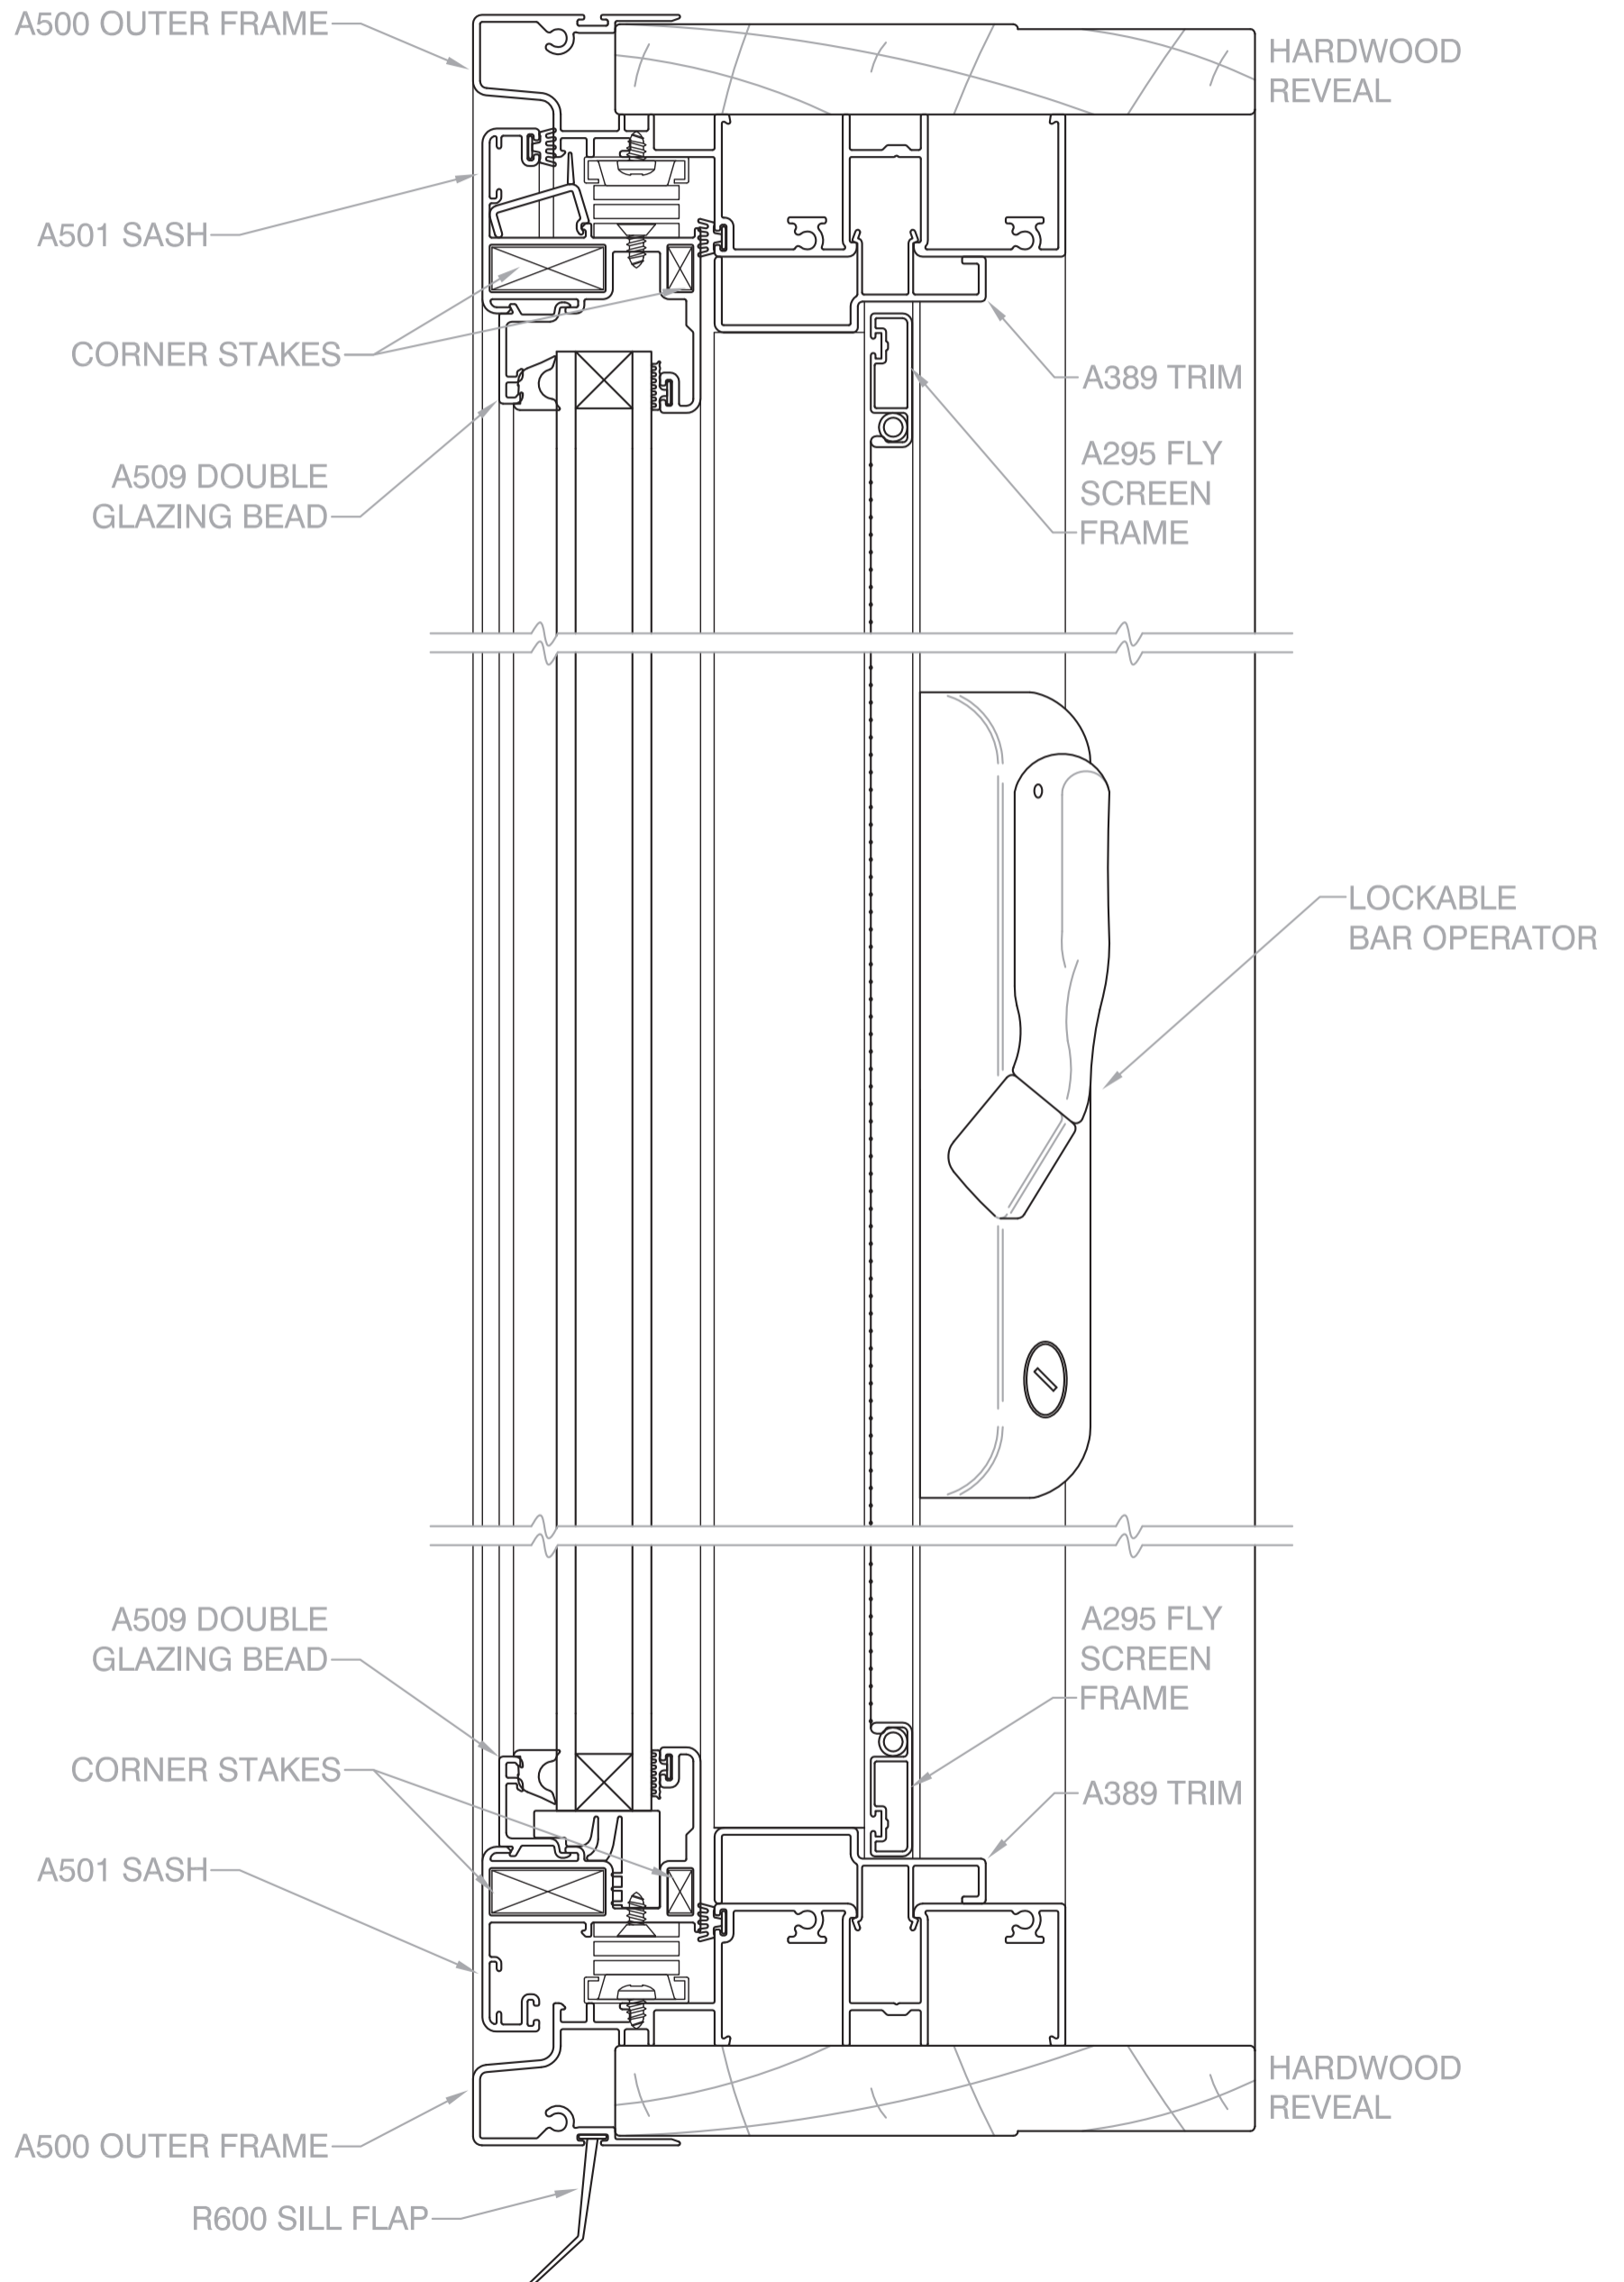

Casement Window

COMMERCIAL SERIES - 125mm FRAME

Vertical X-Section Details

SHOWN WITH HARDWOOD REVEALS

Casement Window

COMMERCIAL SERIES - 125mm FRAME

Horizontal X-Section Details

SHOWN WITH HARDWOOD REVEALS

Casement Window

COMMERCIAL SERIES - 125mm FRAME

Vertical X-Section Details

SHOWN WITH REVEAL EQUALISER

Casement Window

COMMERCIAL SERIES - 125mm FRAME

Horizontal X-Section Details

SHOWN WITH REVEAL EQUALISER