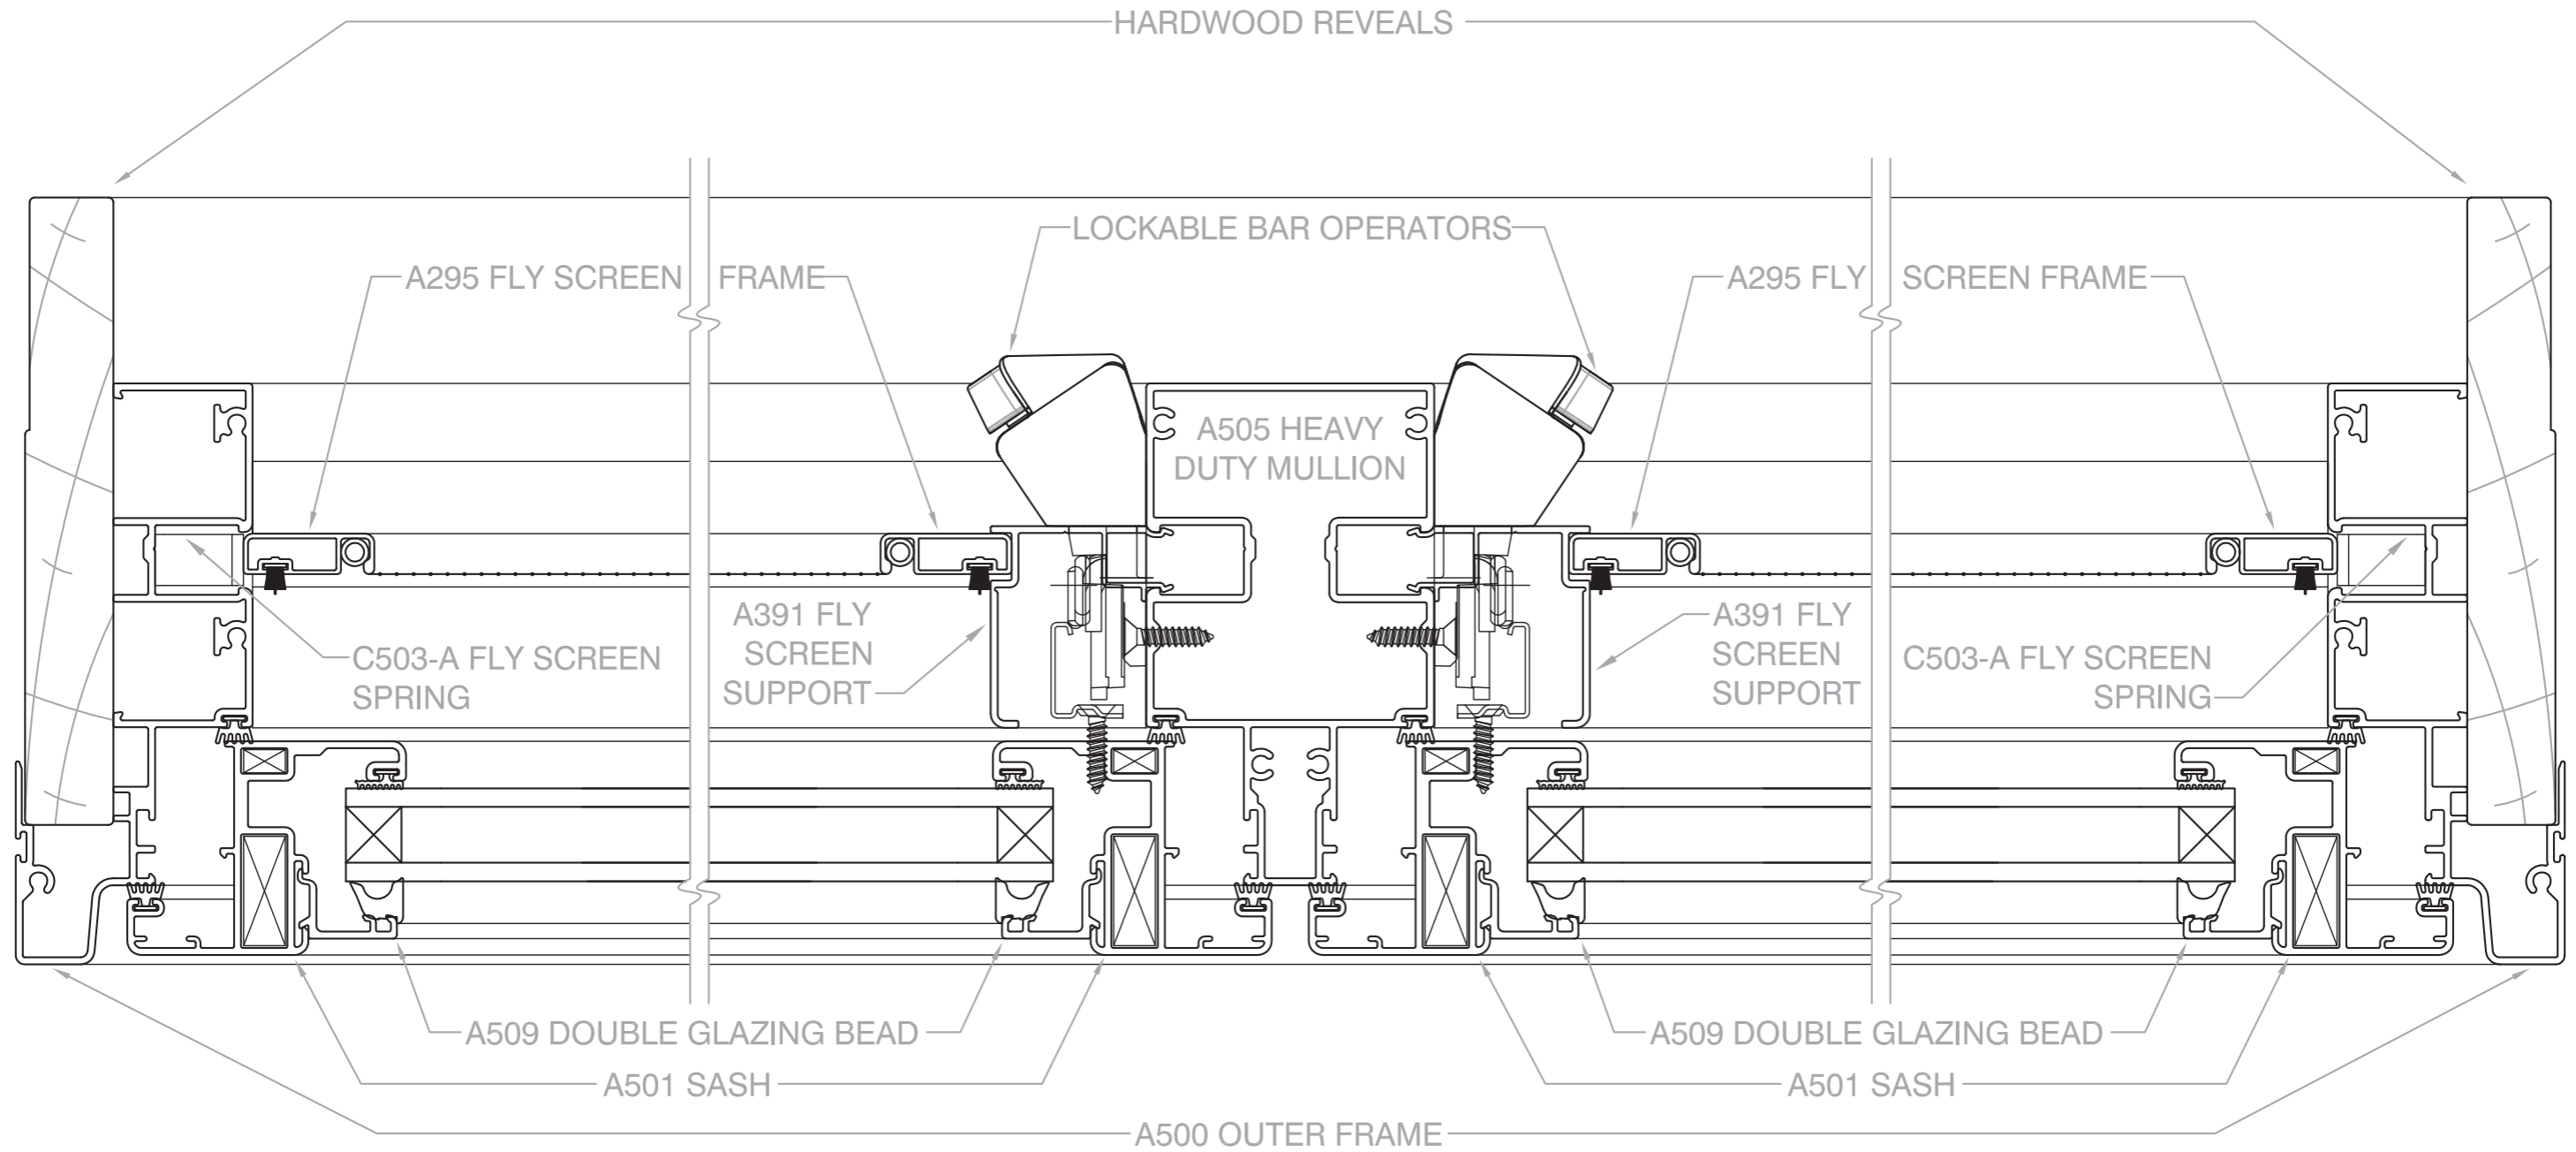

Casement Window

COMMERCIAL SERIES - 125mm FRAME

Vertical X-Section Details

SHOWN WITH HARDWOOD REVEALS

Casement Window

COMMERCIAL SERIES - 125mm FRAME

Horizontal X-Section Details

SHOWN WITH HARDWOOD REVEALS

Casement Window

COMMERCIAL SERIES - 125mm FRAME

Vertical X-Section Details

SHOWN WITH REVEAL EQUALISER

Casement Window

COMMERCIAL SERIES - 125mm FRAME

Horizontal X-Section Details

SHOWN WITH REVEAL EQUALISER