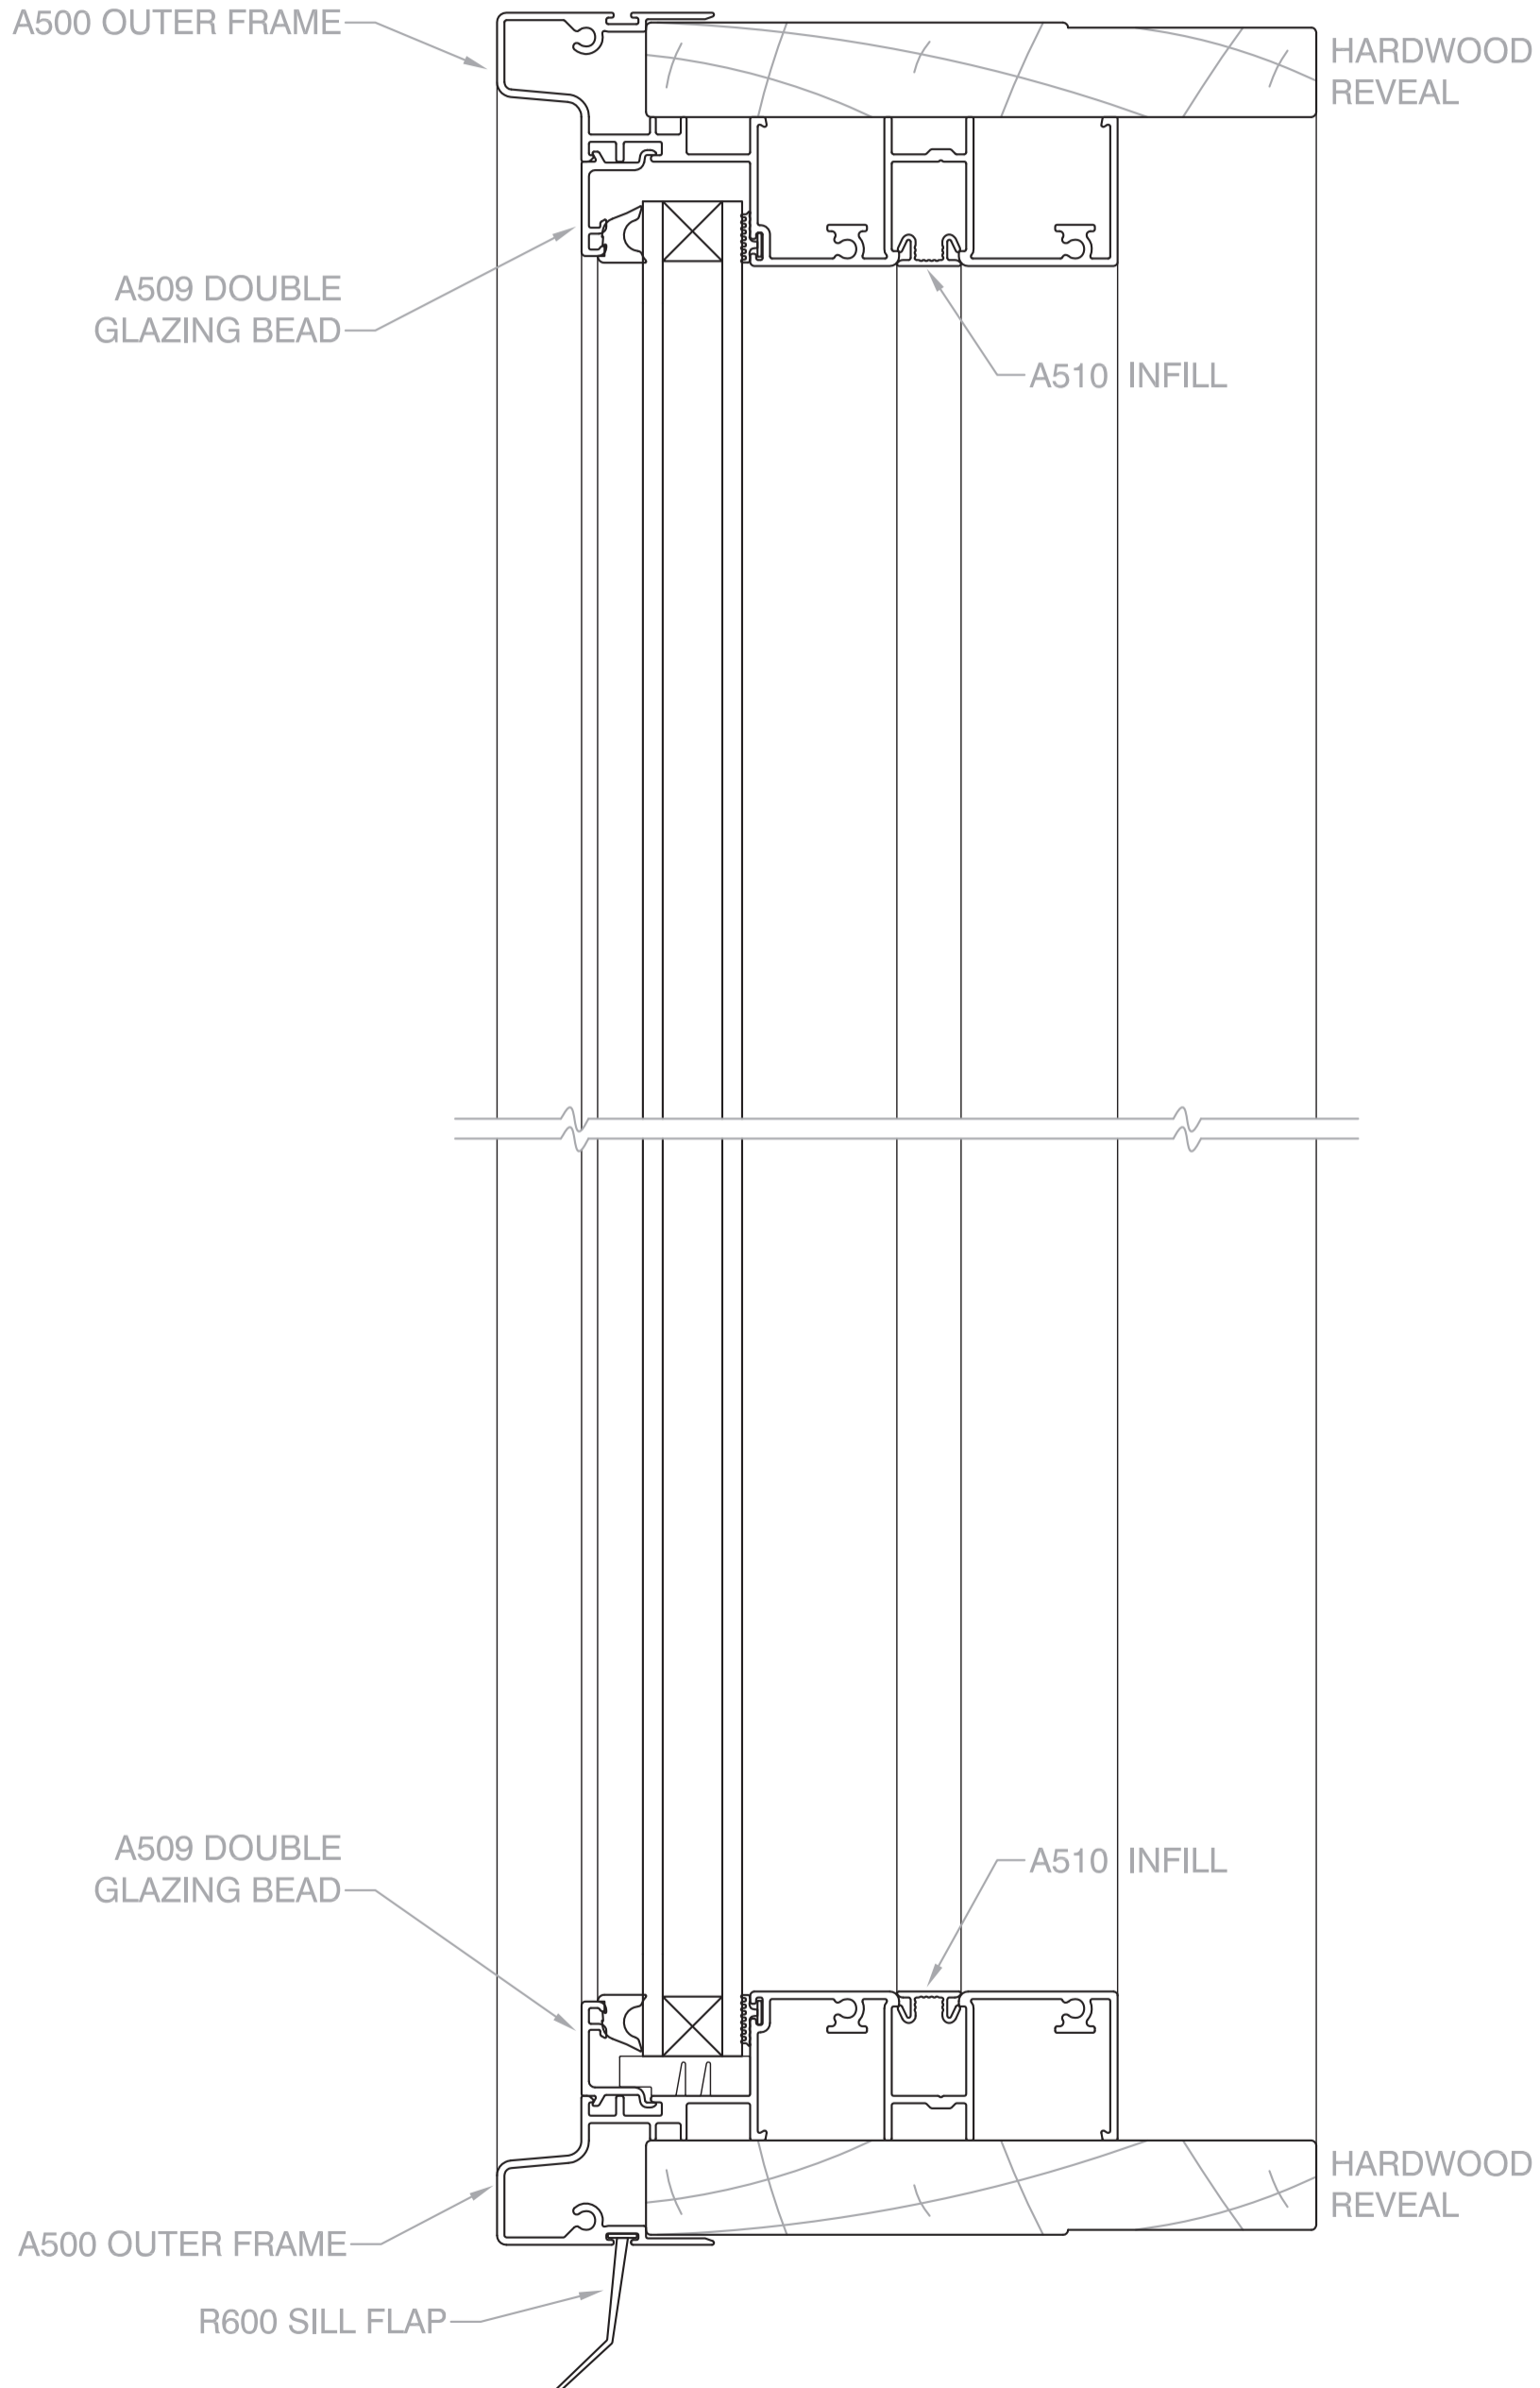

Fixed Lite Window

COMMERCIAL SERIES - 125mm FRAME

Vertical X-Section Details

SHOWN WITH HARDWOOD REVEALS

Fixed Lite Window

COMMERCIAL SERIES - 125mm FRAME

Horizontal X-Section Details

SHOWN WITH HARDWOOD REVEALS

Fixed Lite Window

COMMERCIAL SERIES - 125mm FRAME

Vertical X-Section Details

SHOWN WITH REVEAL EQUALISER

Fixed Lite Window

COMMERCIAL SERIES - 125mm FRAME

Horizontal X-Section Details

SHOWN WITH REVEAL EQUALISER