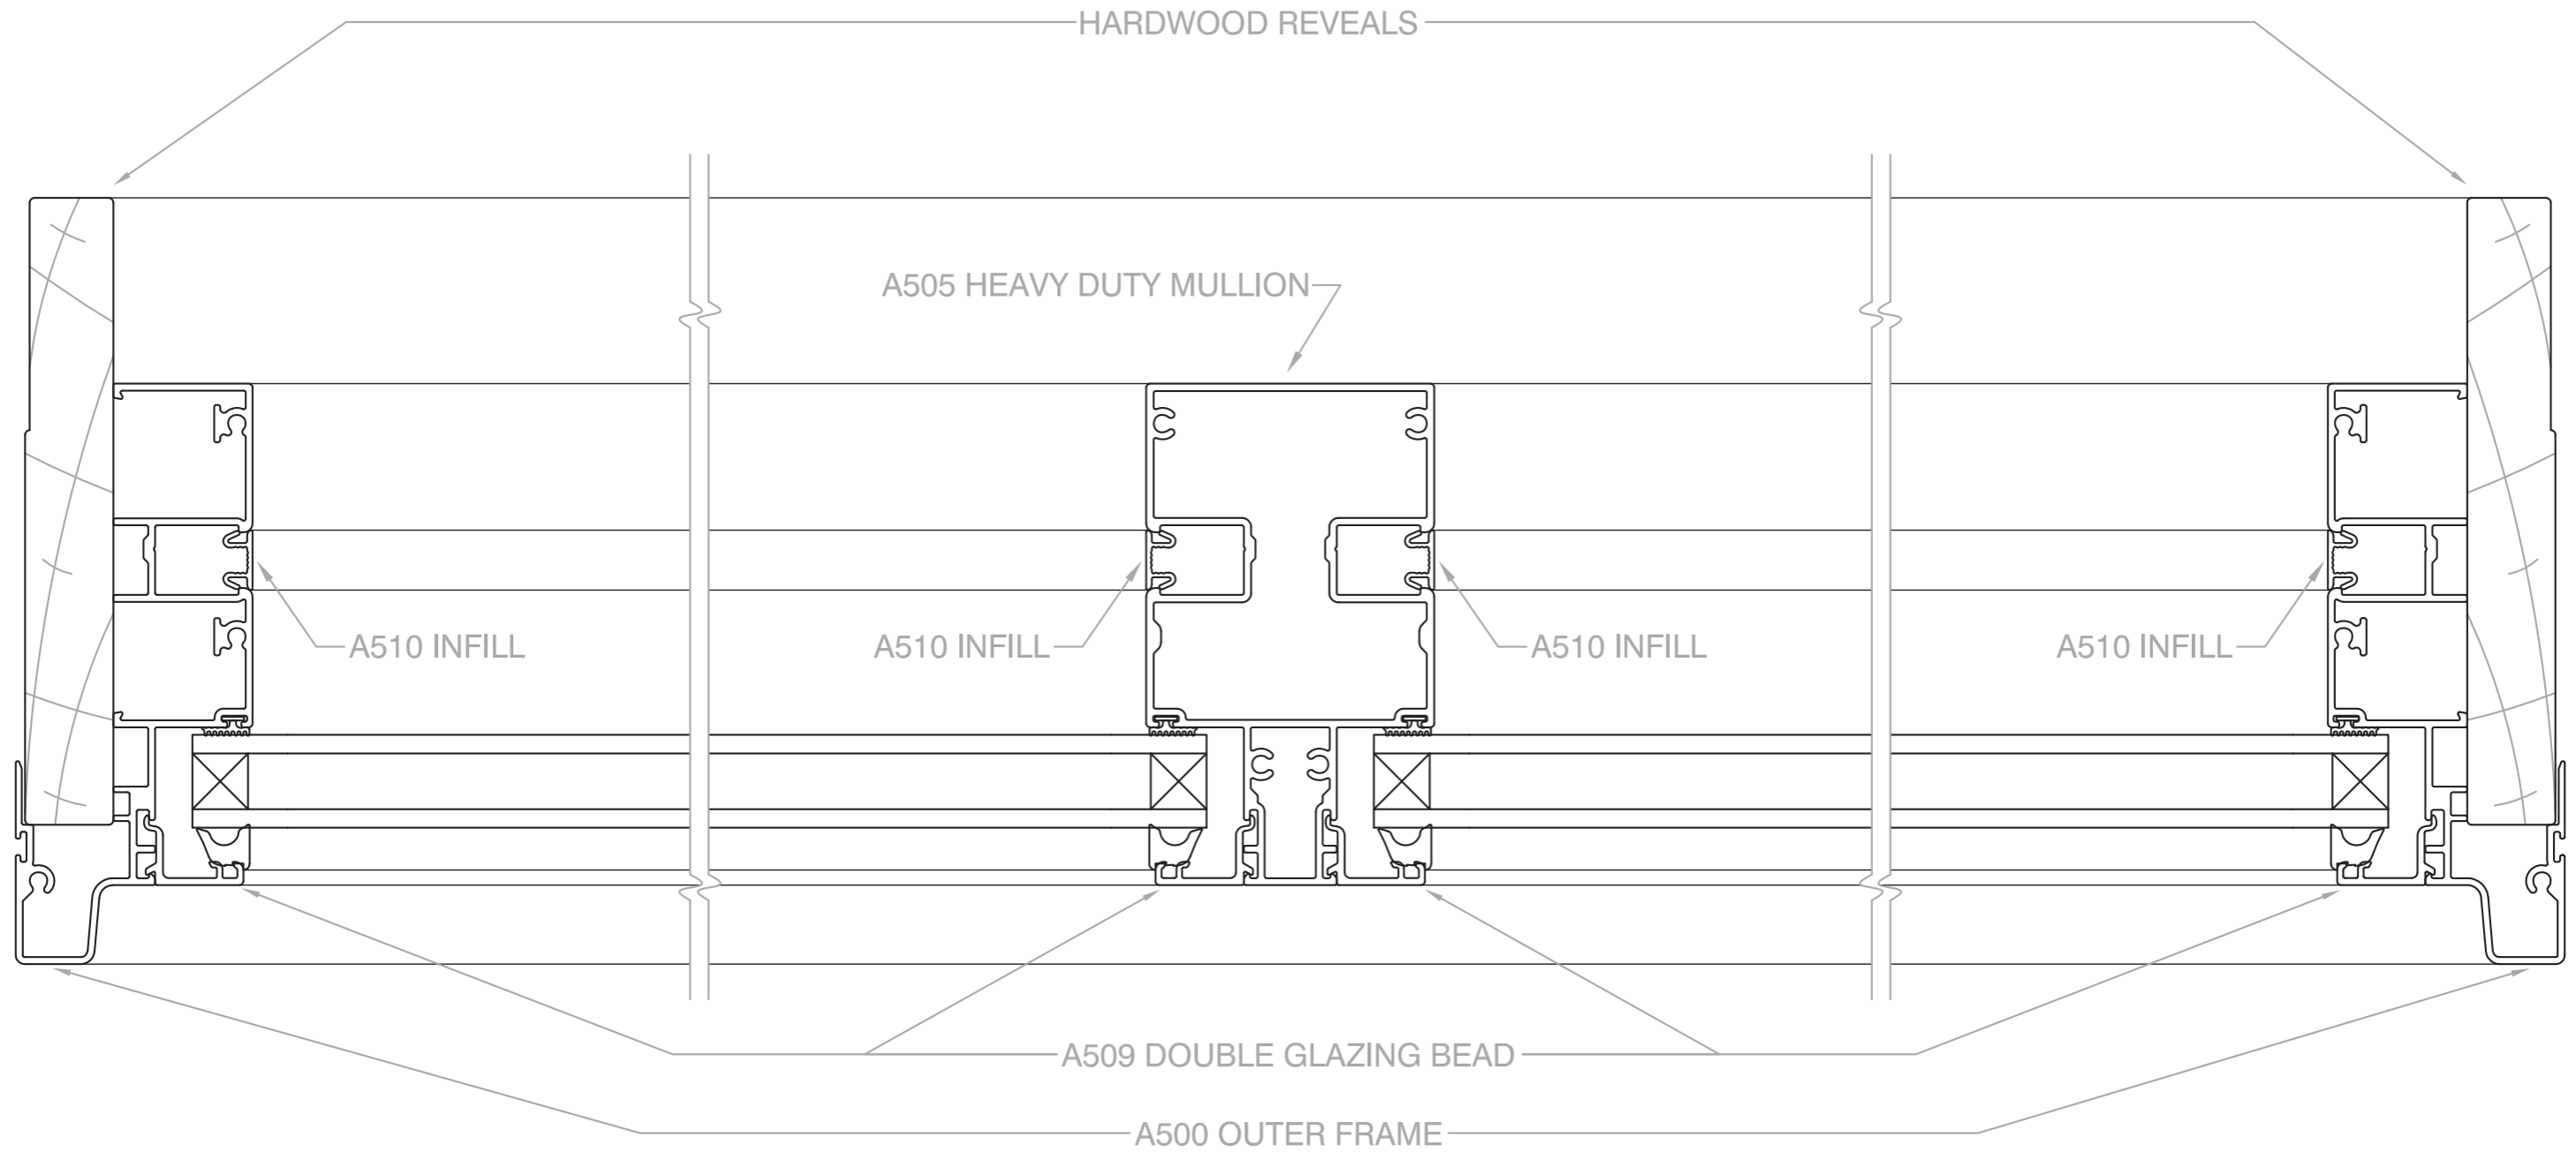

Fixed Lite Window

COMMERCIAL SERIES - 125mm FRAME

Vertical X-Section Details

SHOWN WITH HARDWOOD REVEALS

Fixed Lite Window

COMMERCIAL SERIES - 125mm FRAME

Horizontal X-Section Details

SHOWN WITH HARDWOOD REVEALS

Fixed Lite Window

COMMERCIAL SERIES - 125mm FRAME

Vertical X-Section Details

SHOWN WITH REVEAL EQUALISER

Fixed Lite Window

COMMERCIAL SERIES - 125mm FRAME

Horizontal X-Section Details

SHOWN WITH REVEAL EQUALISER