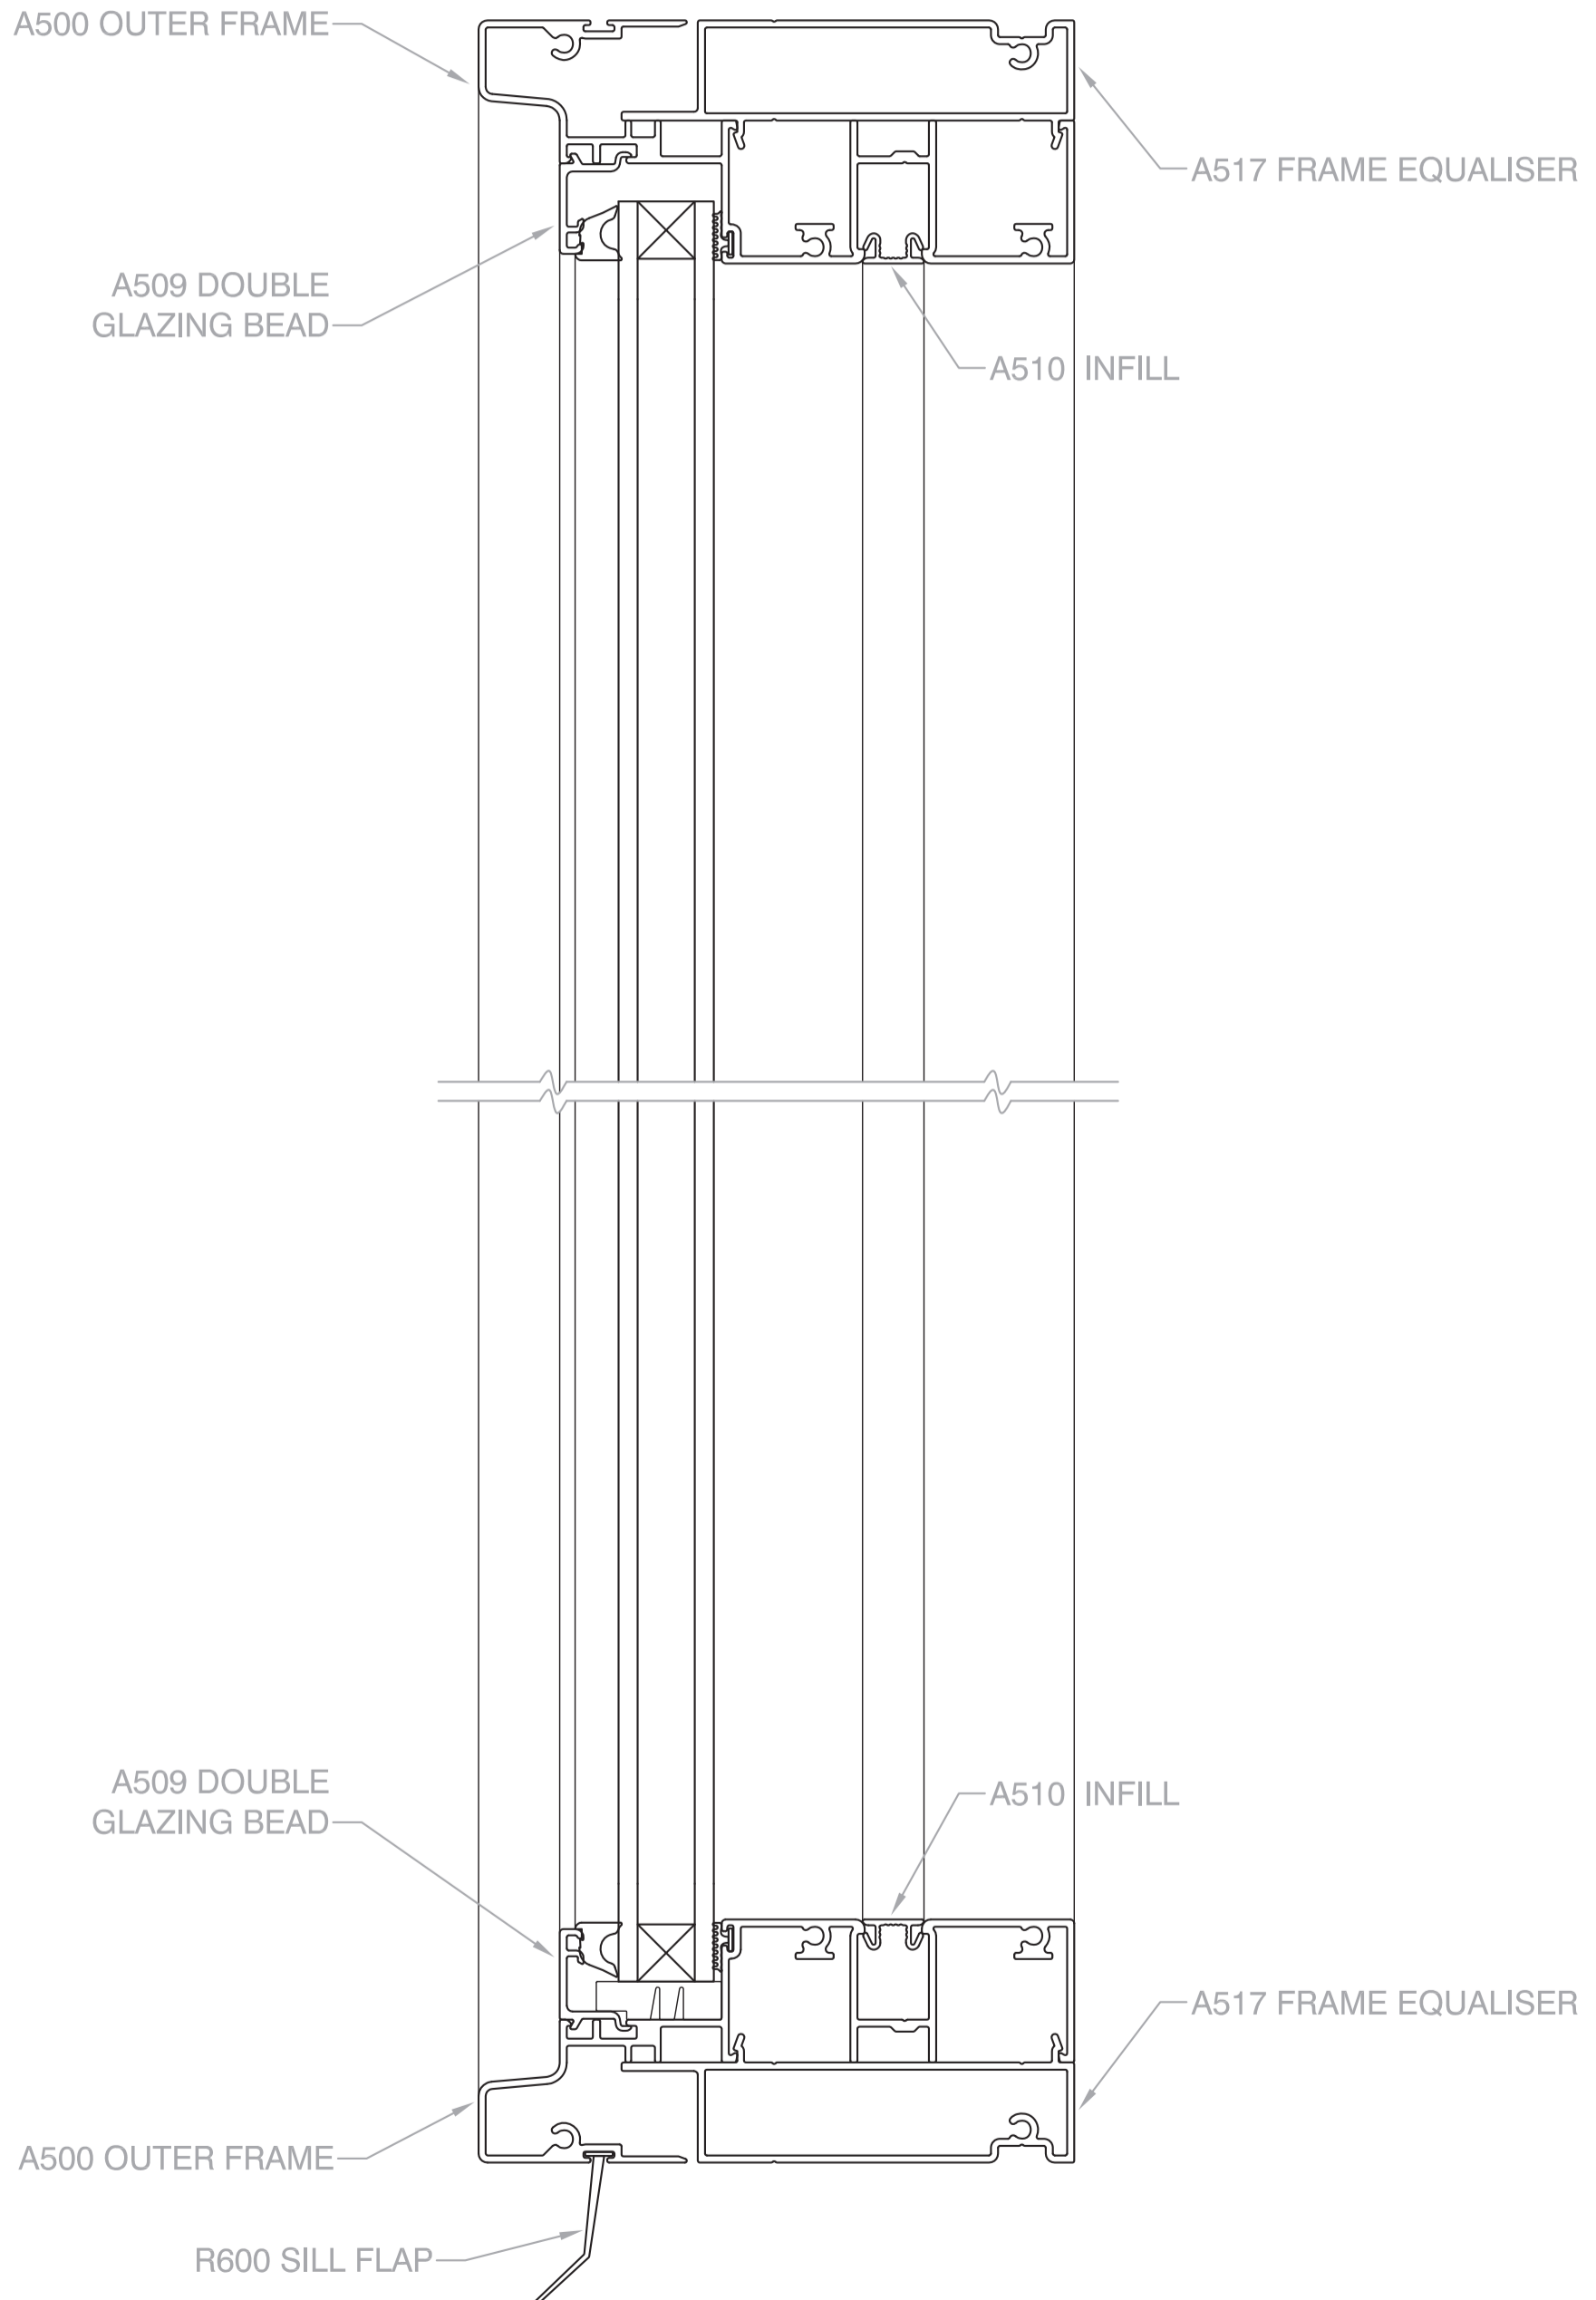

Fixed Lite Window

COMMERCIAL SERIES - 125mm FRAME

Vertical X-Section Details

SHOWN WITH HARDWOOD REVEALS

Fixed Lite Window

COMMERCIAL SERIES - 125mm FRAME

Horizontal X-Section Details

SHOWN WITH HARDWOOD REVEALS

Fixed Lite Window

COMMERCIAL SERIES - 125mm FRAME

Vertical X-Section Details

SHOWN WITH REVEAL EQUALISER

Fixed Lite Window

COMMERCIAL SERIES - 125mm FRAME

Horizontal X-Section Details

SHOWN WITH REVEAL EQUALISER