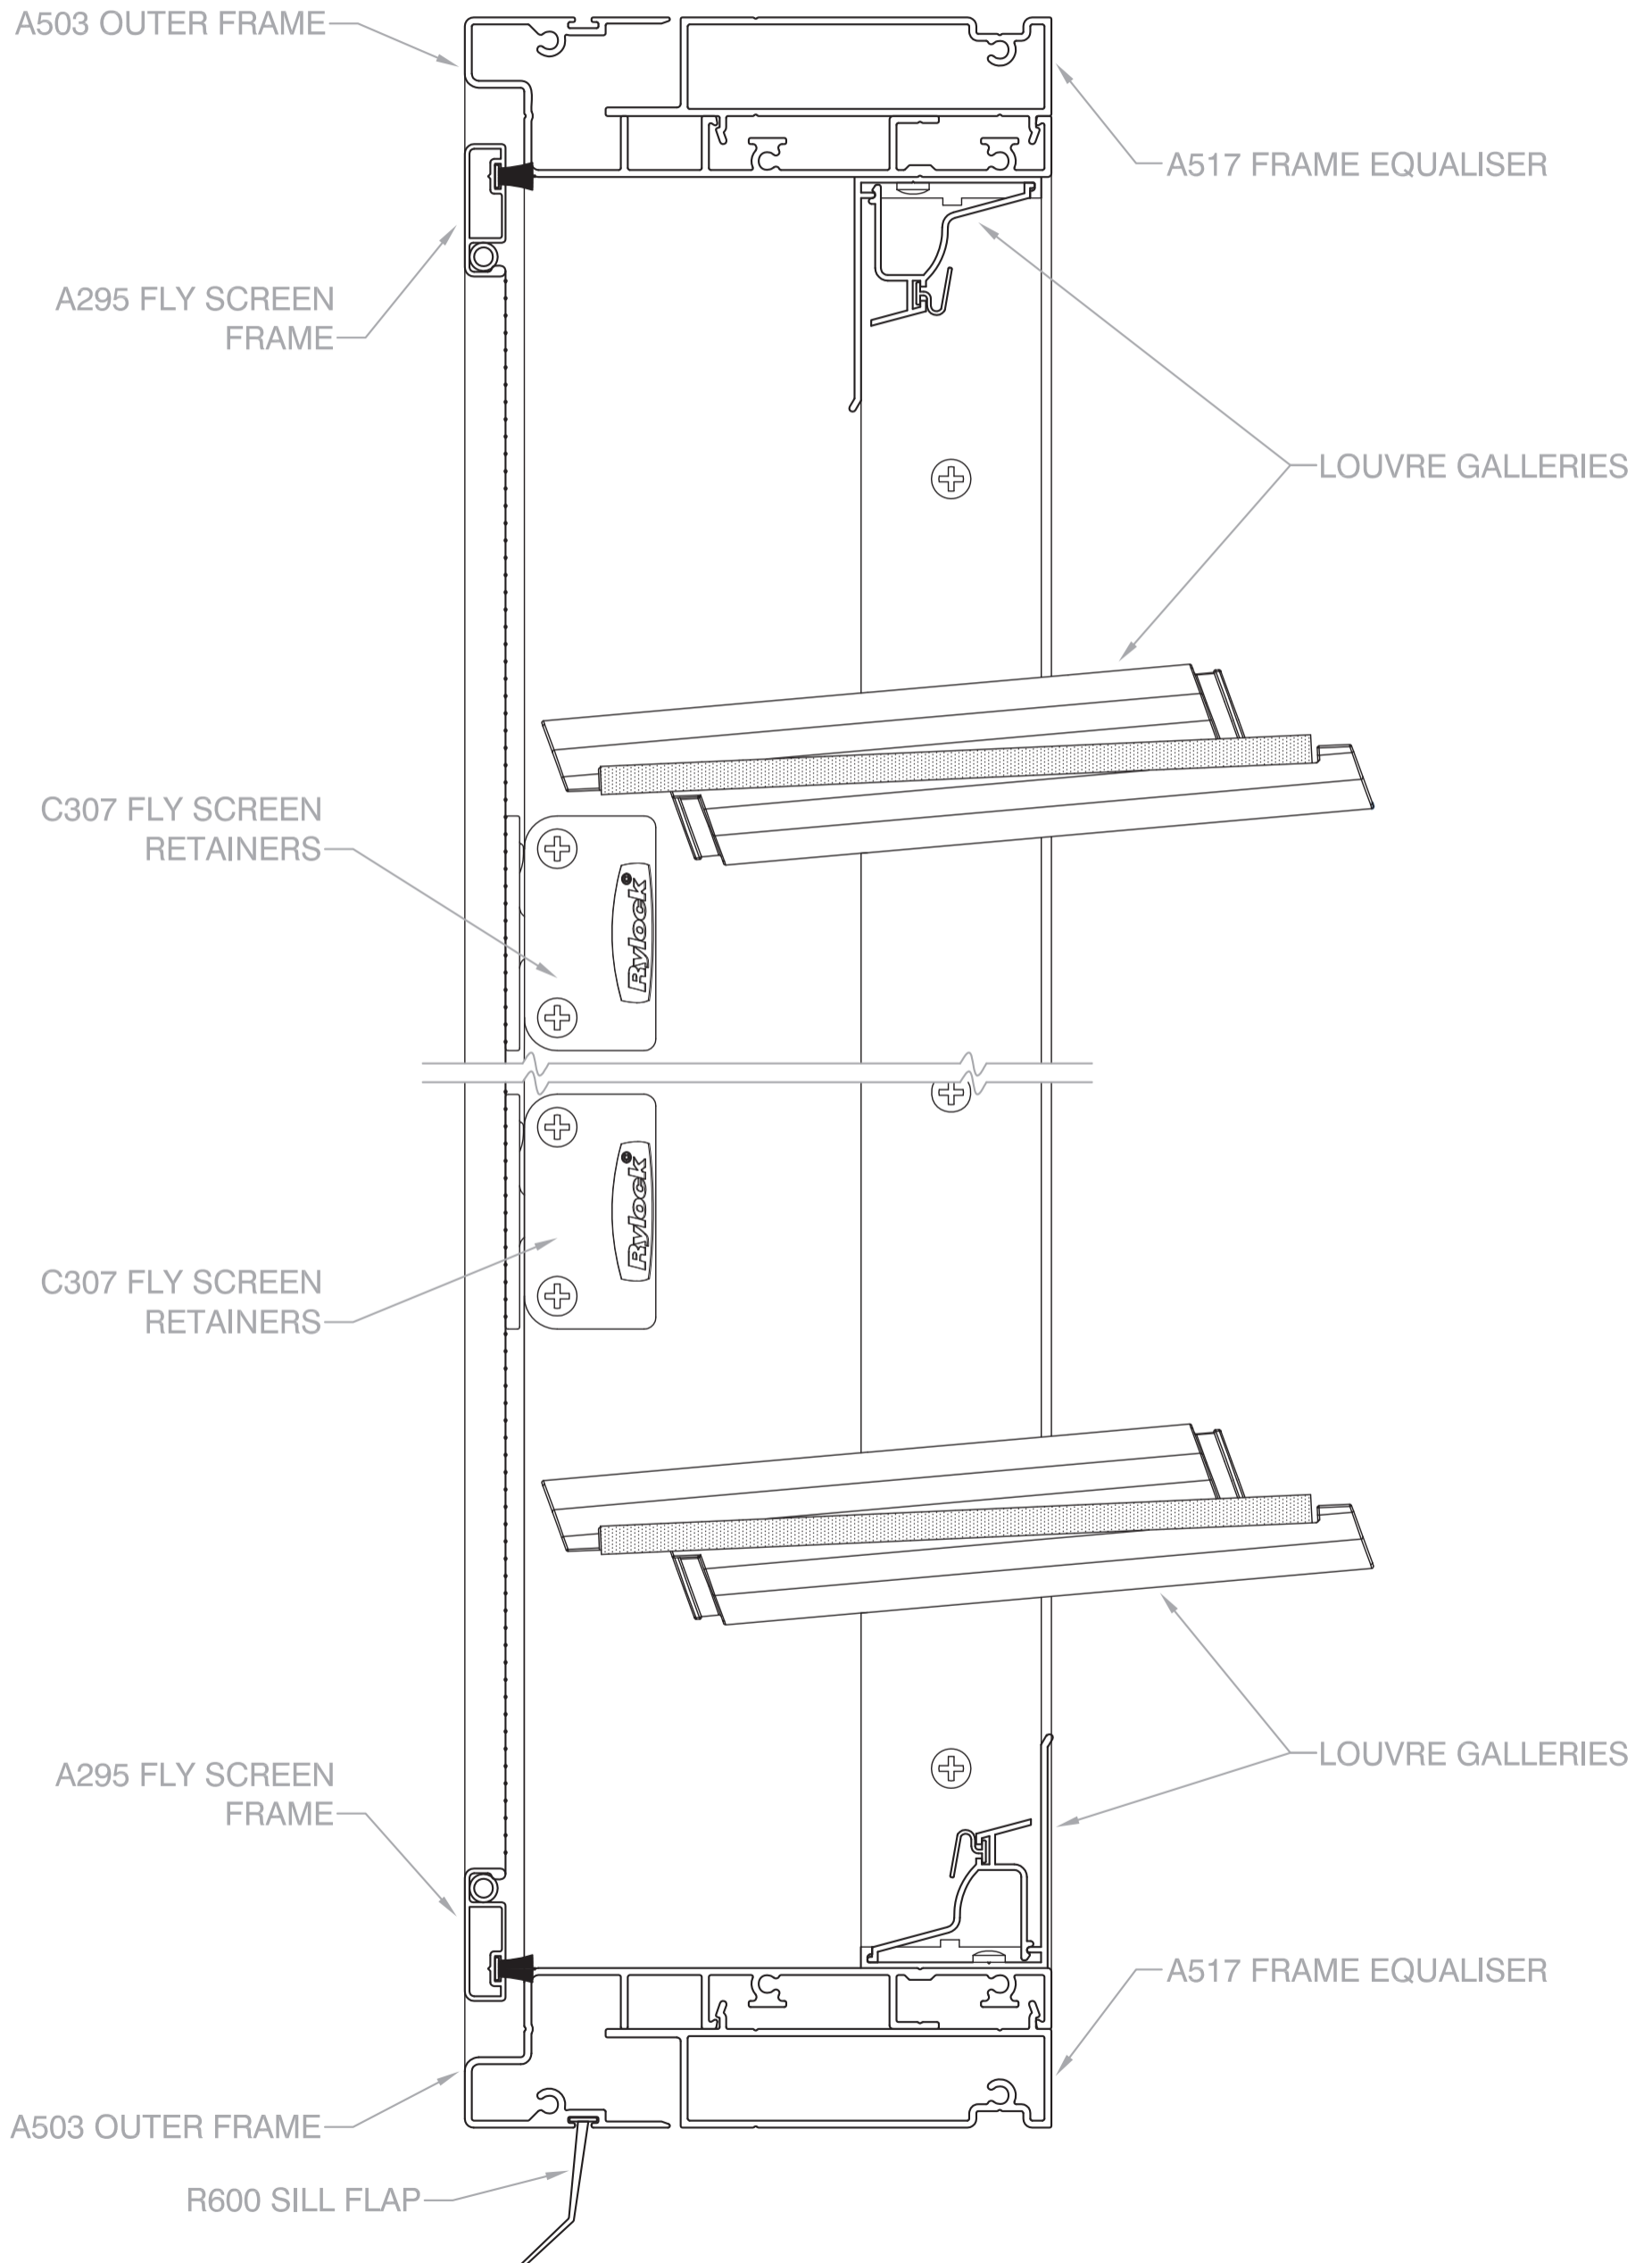

Louvre Window

COMMERCIAL SERIES - 125mm FRAME

Vertical X-Section Details

SHOWN WITH HARDWOOD REVEALS

Louvre Window

COMMERCIAL SERIES - 125mm FRAME

Horizontal X-Section Details

SHOWN WITH HARDWOOD REVEALS

Louvre Window

COMMERCIAL SERIES - 125mm FRAME

Vertical X-Section Details

SHOWN WITH REVEAL EQUALISER

Louvre Window

COMMERCIAL SERIES - 125mm FRAME

Horizontal X-Section Details

SHOWN WITH REVEAL EQUALISER