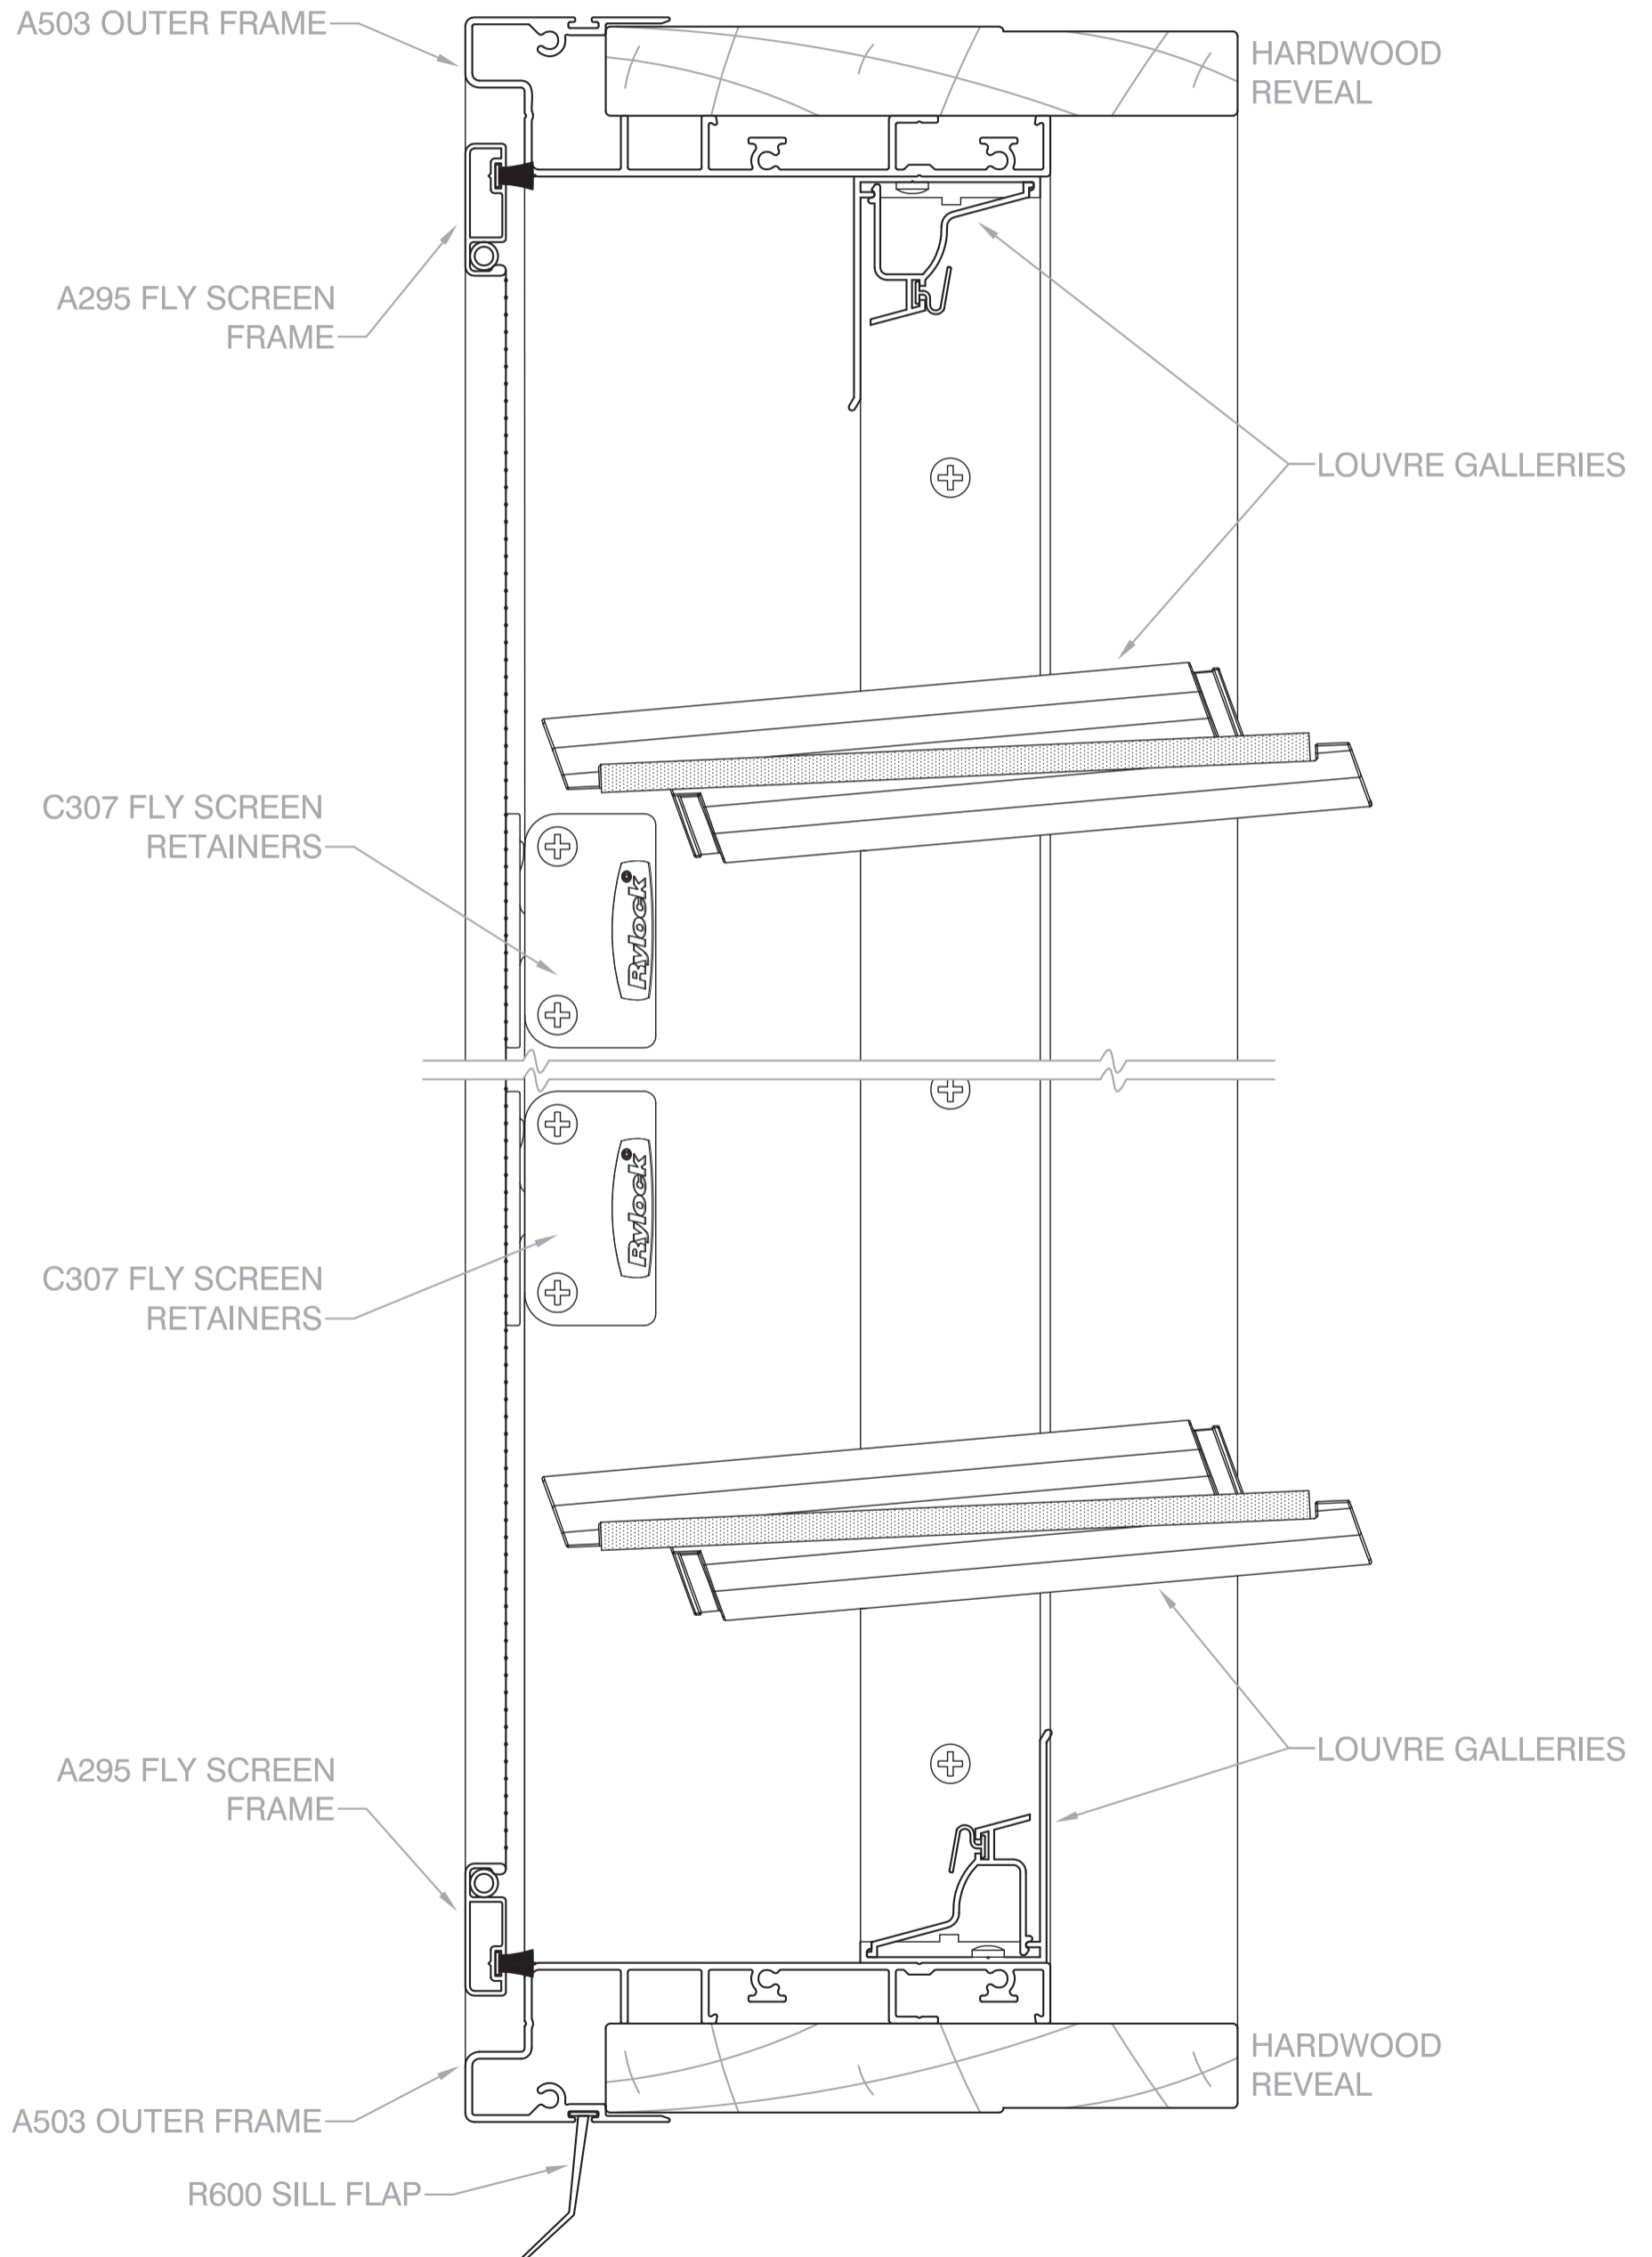

Louvre Window

COMMERCIAL SERIES - 125mm FRAME

Vertical X-Section Details

SHOWN WITH HARDWOOD REVEALS

Louvre Window

COMMERCIAL SERIES - 125mm FRAME

Horizontal X-Section Details

SHOWN WITH HARDWOOD REVEALS

Louvre Window

COMMERCIAL SERIES - 125mm FRAME

Vertical X-Section Details

SHOWN WITH REVEAL EQUALISER

Louvre Window

COMMERCIAL SERIES - 125mm FRAME

Horizontal X-Section Details

SHOWN WITH REVEAL EQUALISER