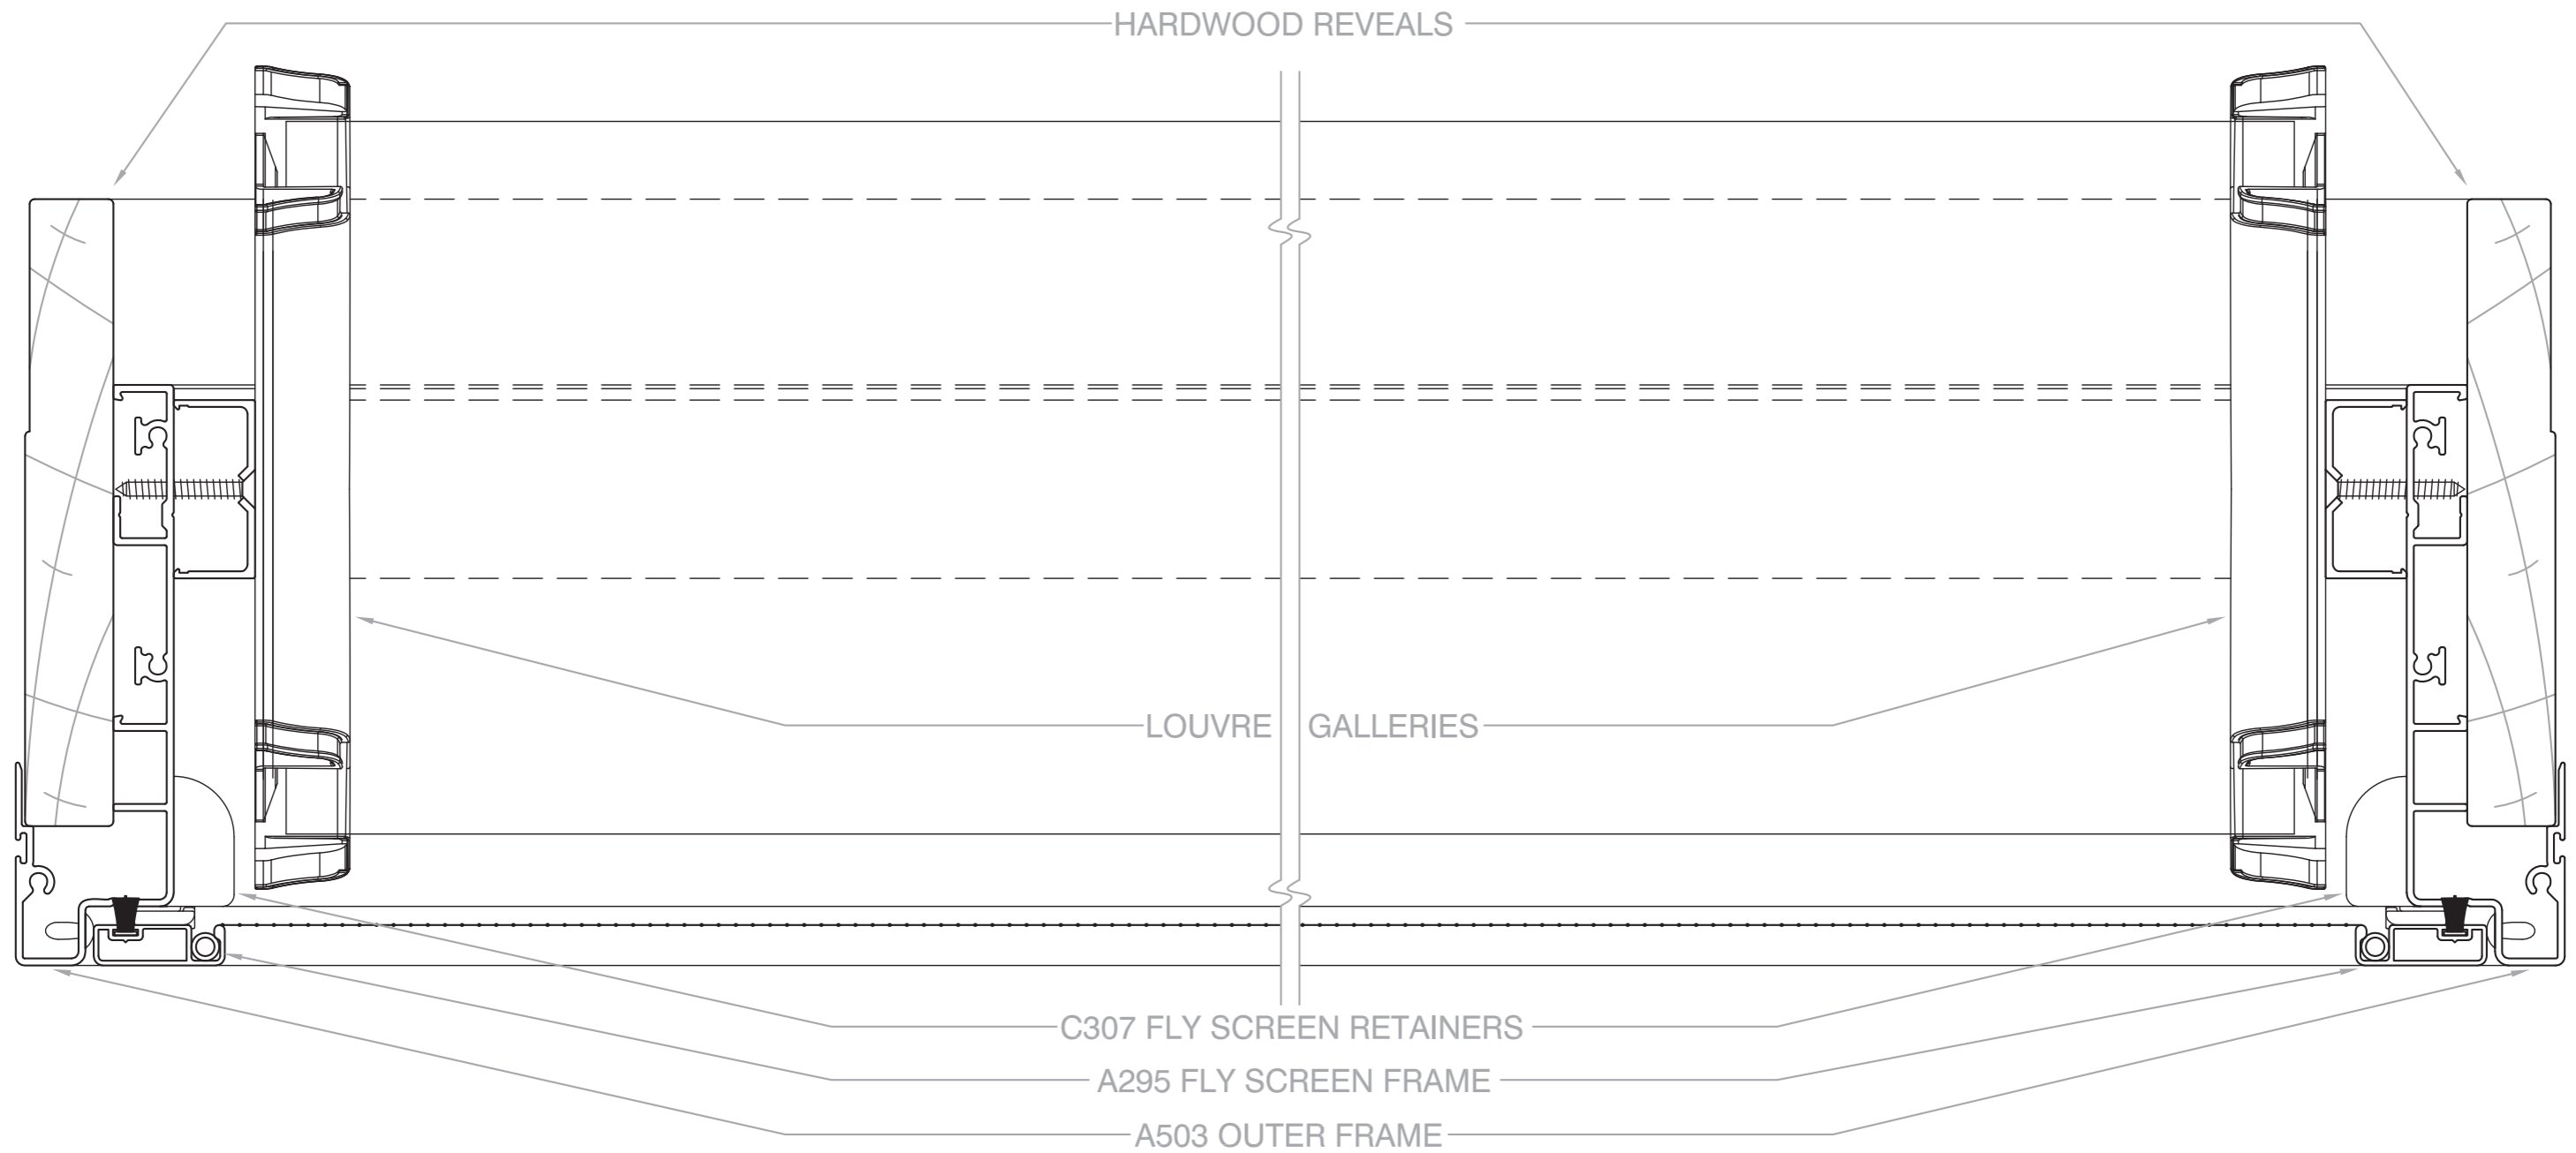

Louvre Window

COMMERCIAL SERIES - 125mm FRAME

Vertical X-Section Details

SHOWN WITH HARDWOOD REVEALS

Louvre Window

COMMERCIAL SERIES - 125mm FRAME

Horizontal X-Section Details

SHOWN WITH HARDWOOD REVEALS

Louvre Window

COMMERCIAL SERIES - 125mm FRAME

Vertical X-Section Details

SHOWN WITH REVEAL EQUALISER

Louvre Window

COMMERCIAL SERIES - 125mm FRAME

Horizontal X-Section Details

SHOWN WITH REVEAL EQUALISER