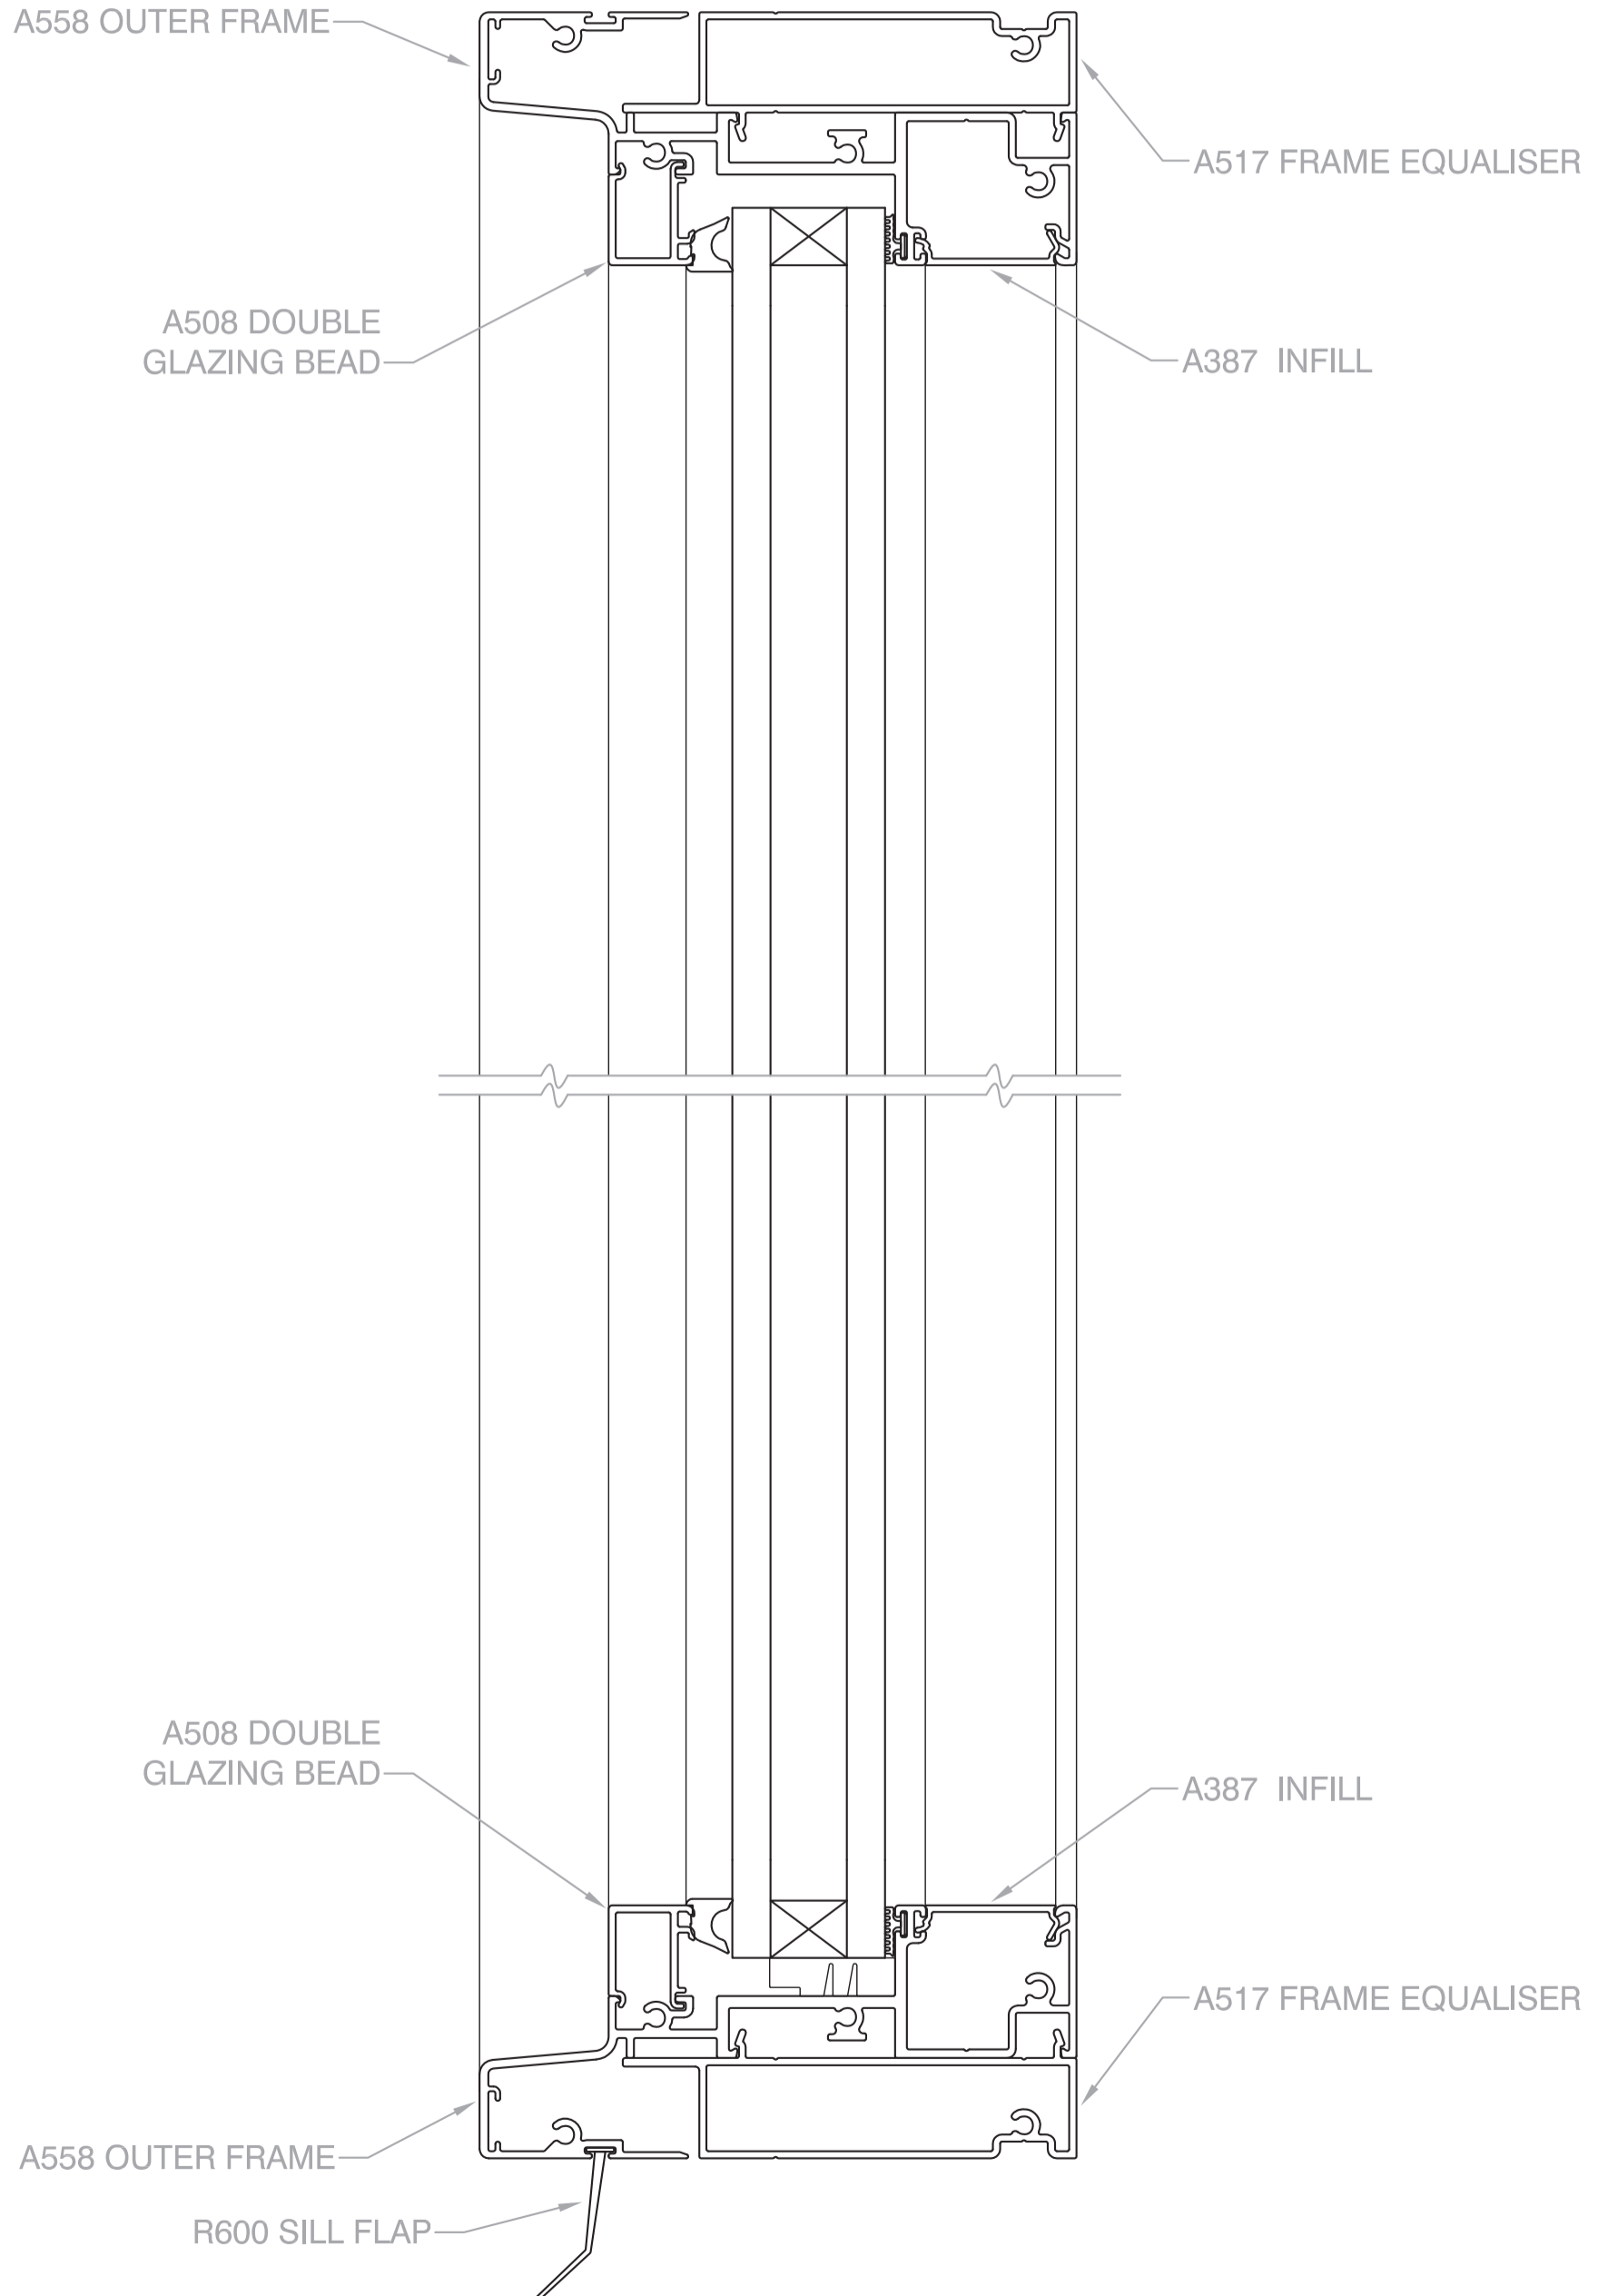

## Vertical X-Section Details

SHOWN WITH HARDWOOD REVEALS

## Horizontal X-Section Details

SHOWN WITH HARDWOOD REVEALS

# Max Lite Window

COMMERCIAL SERIES - 125mm FRAME

## Vertical X-Section Details

SHOWN WITH REVEAL EQUALISER