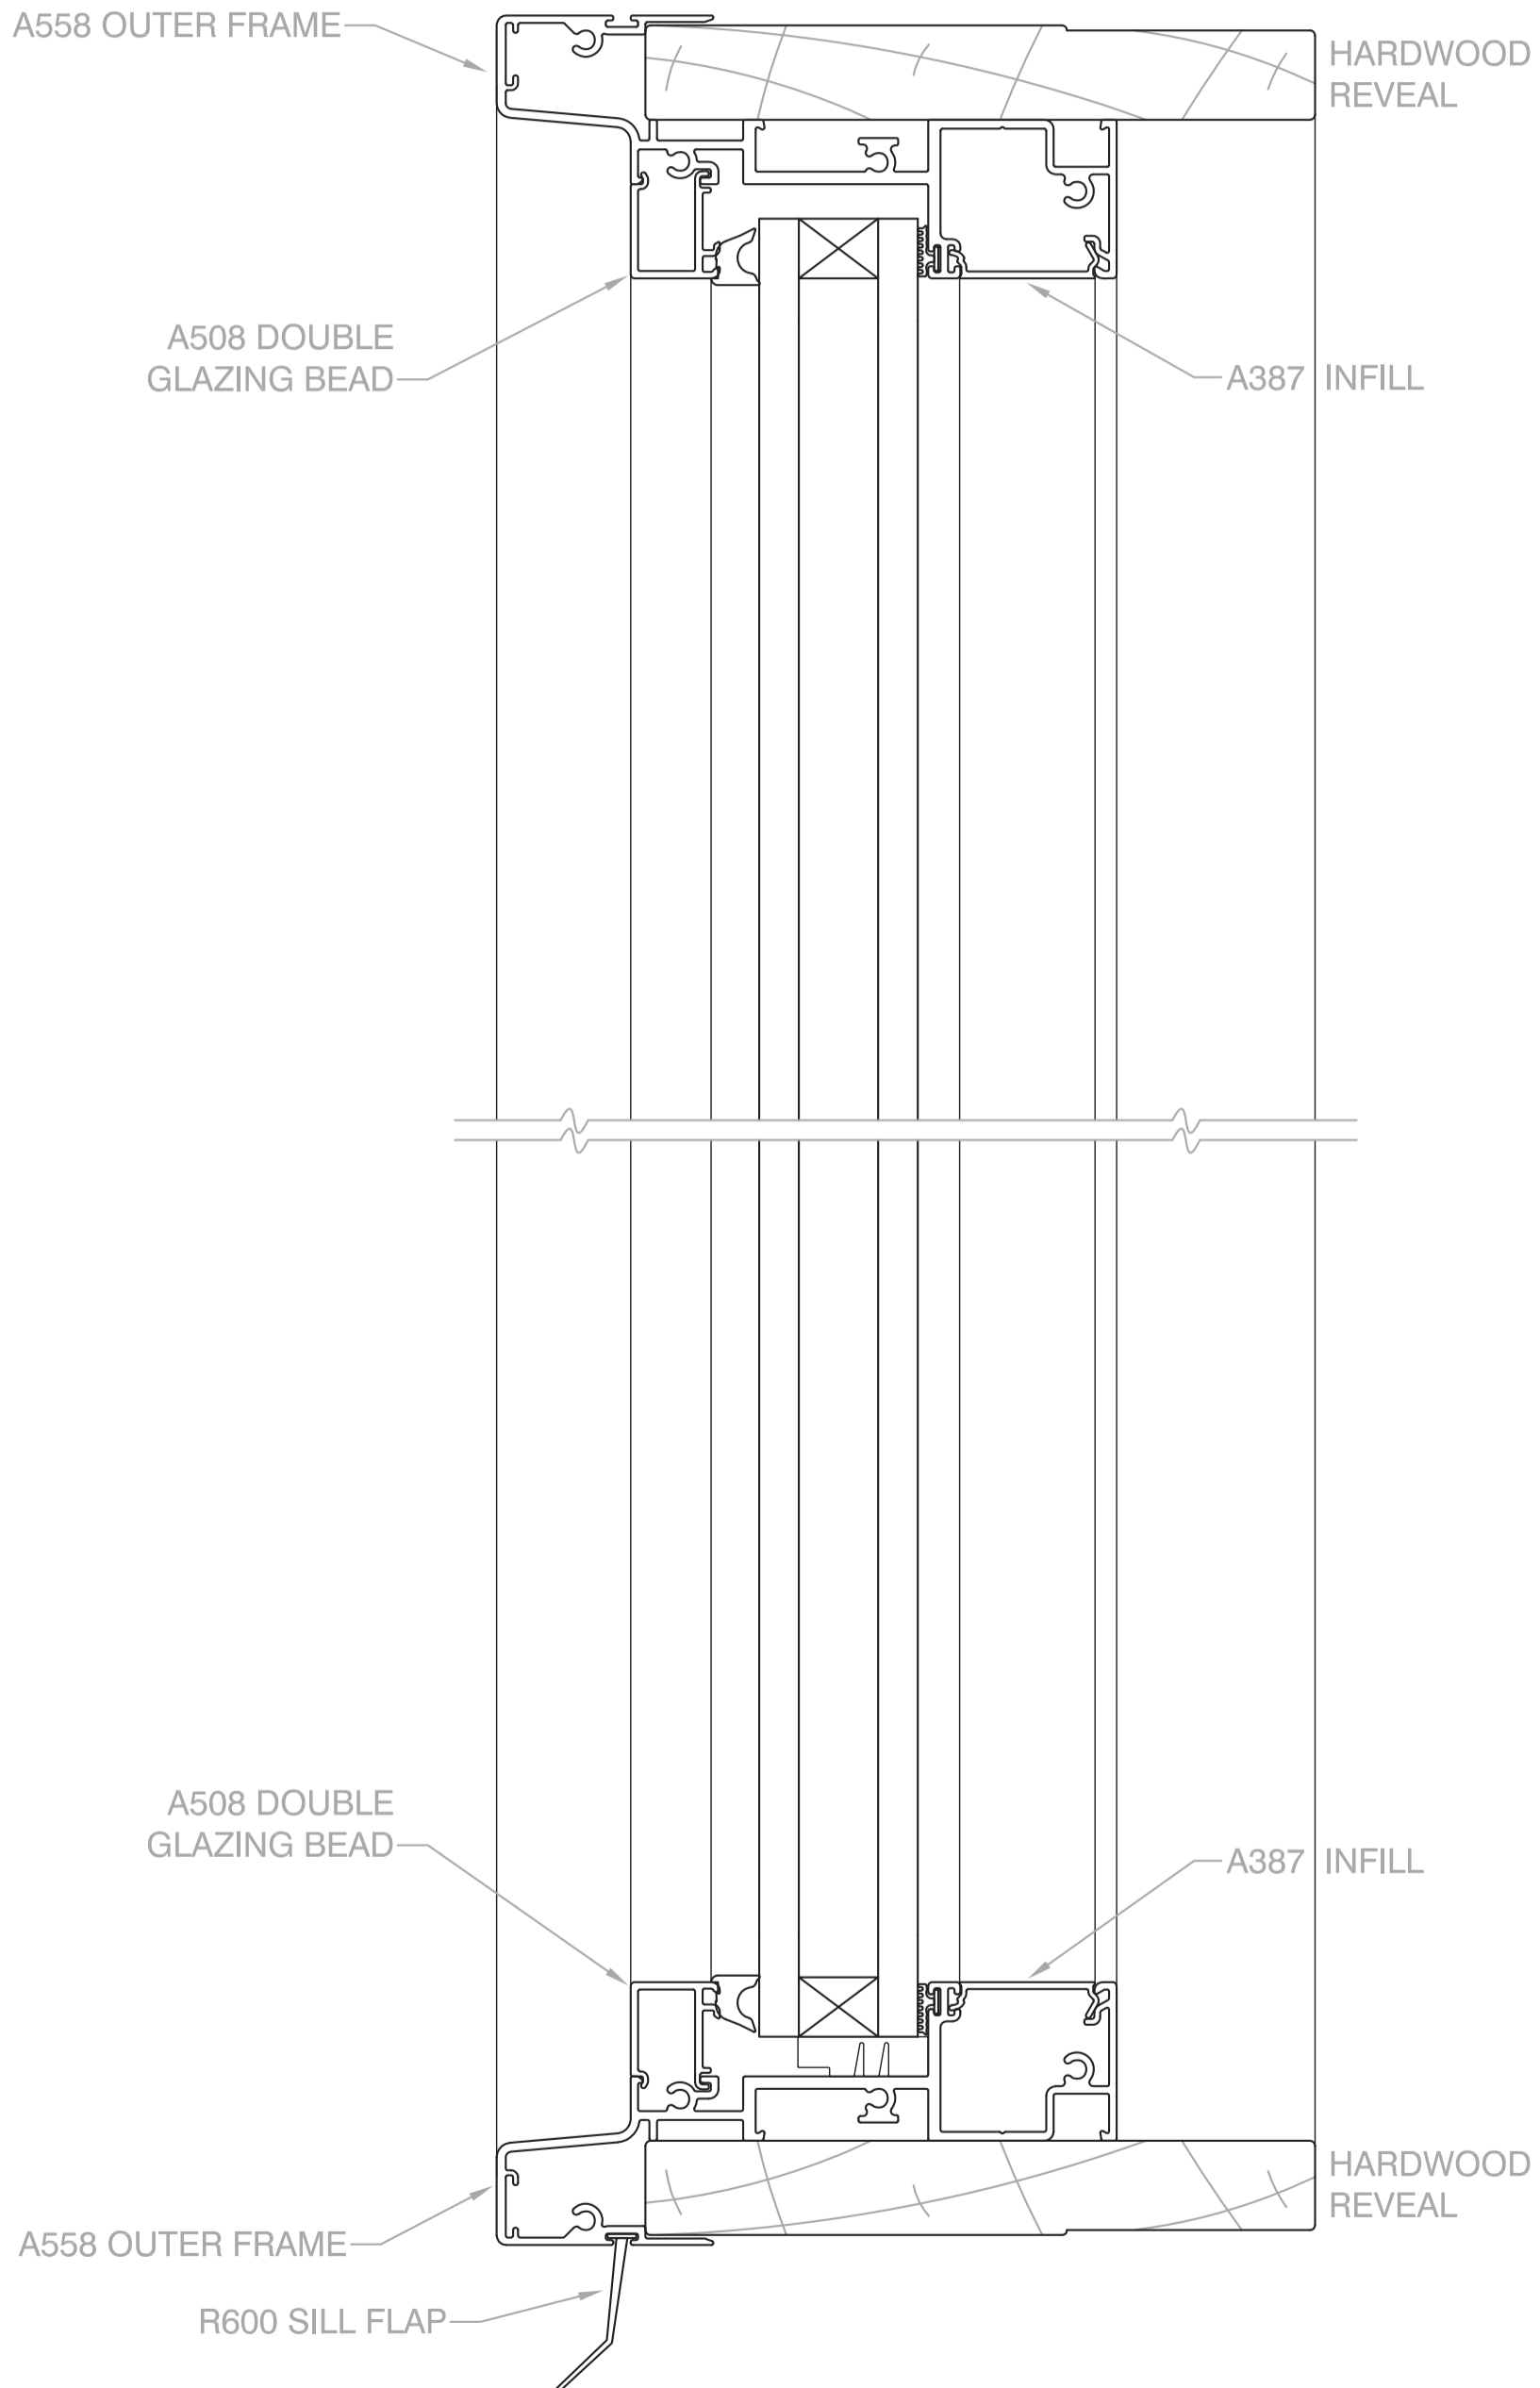

# Max Lite Window

COMMERCIAL SERIES - 125mm FRAME

## Vertical X-Section Details

SHOWN WITH HARDWOOD REVEALS

## Horizontal X-Section Details

SHOWN WITH HARDWOOD REVEALS