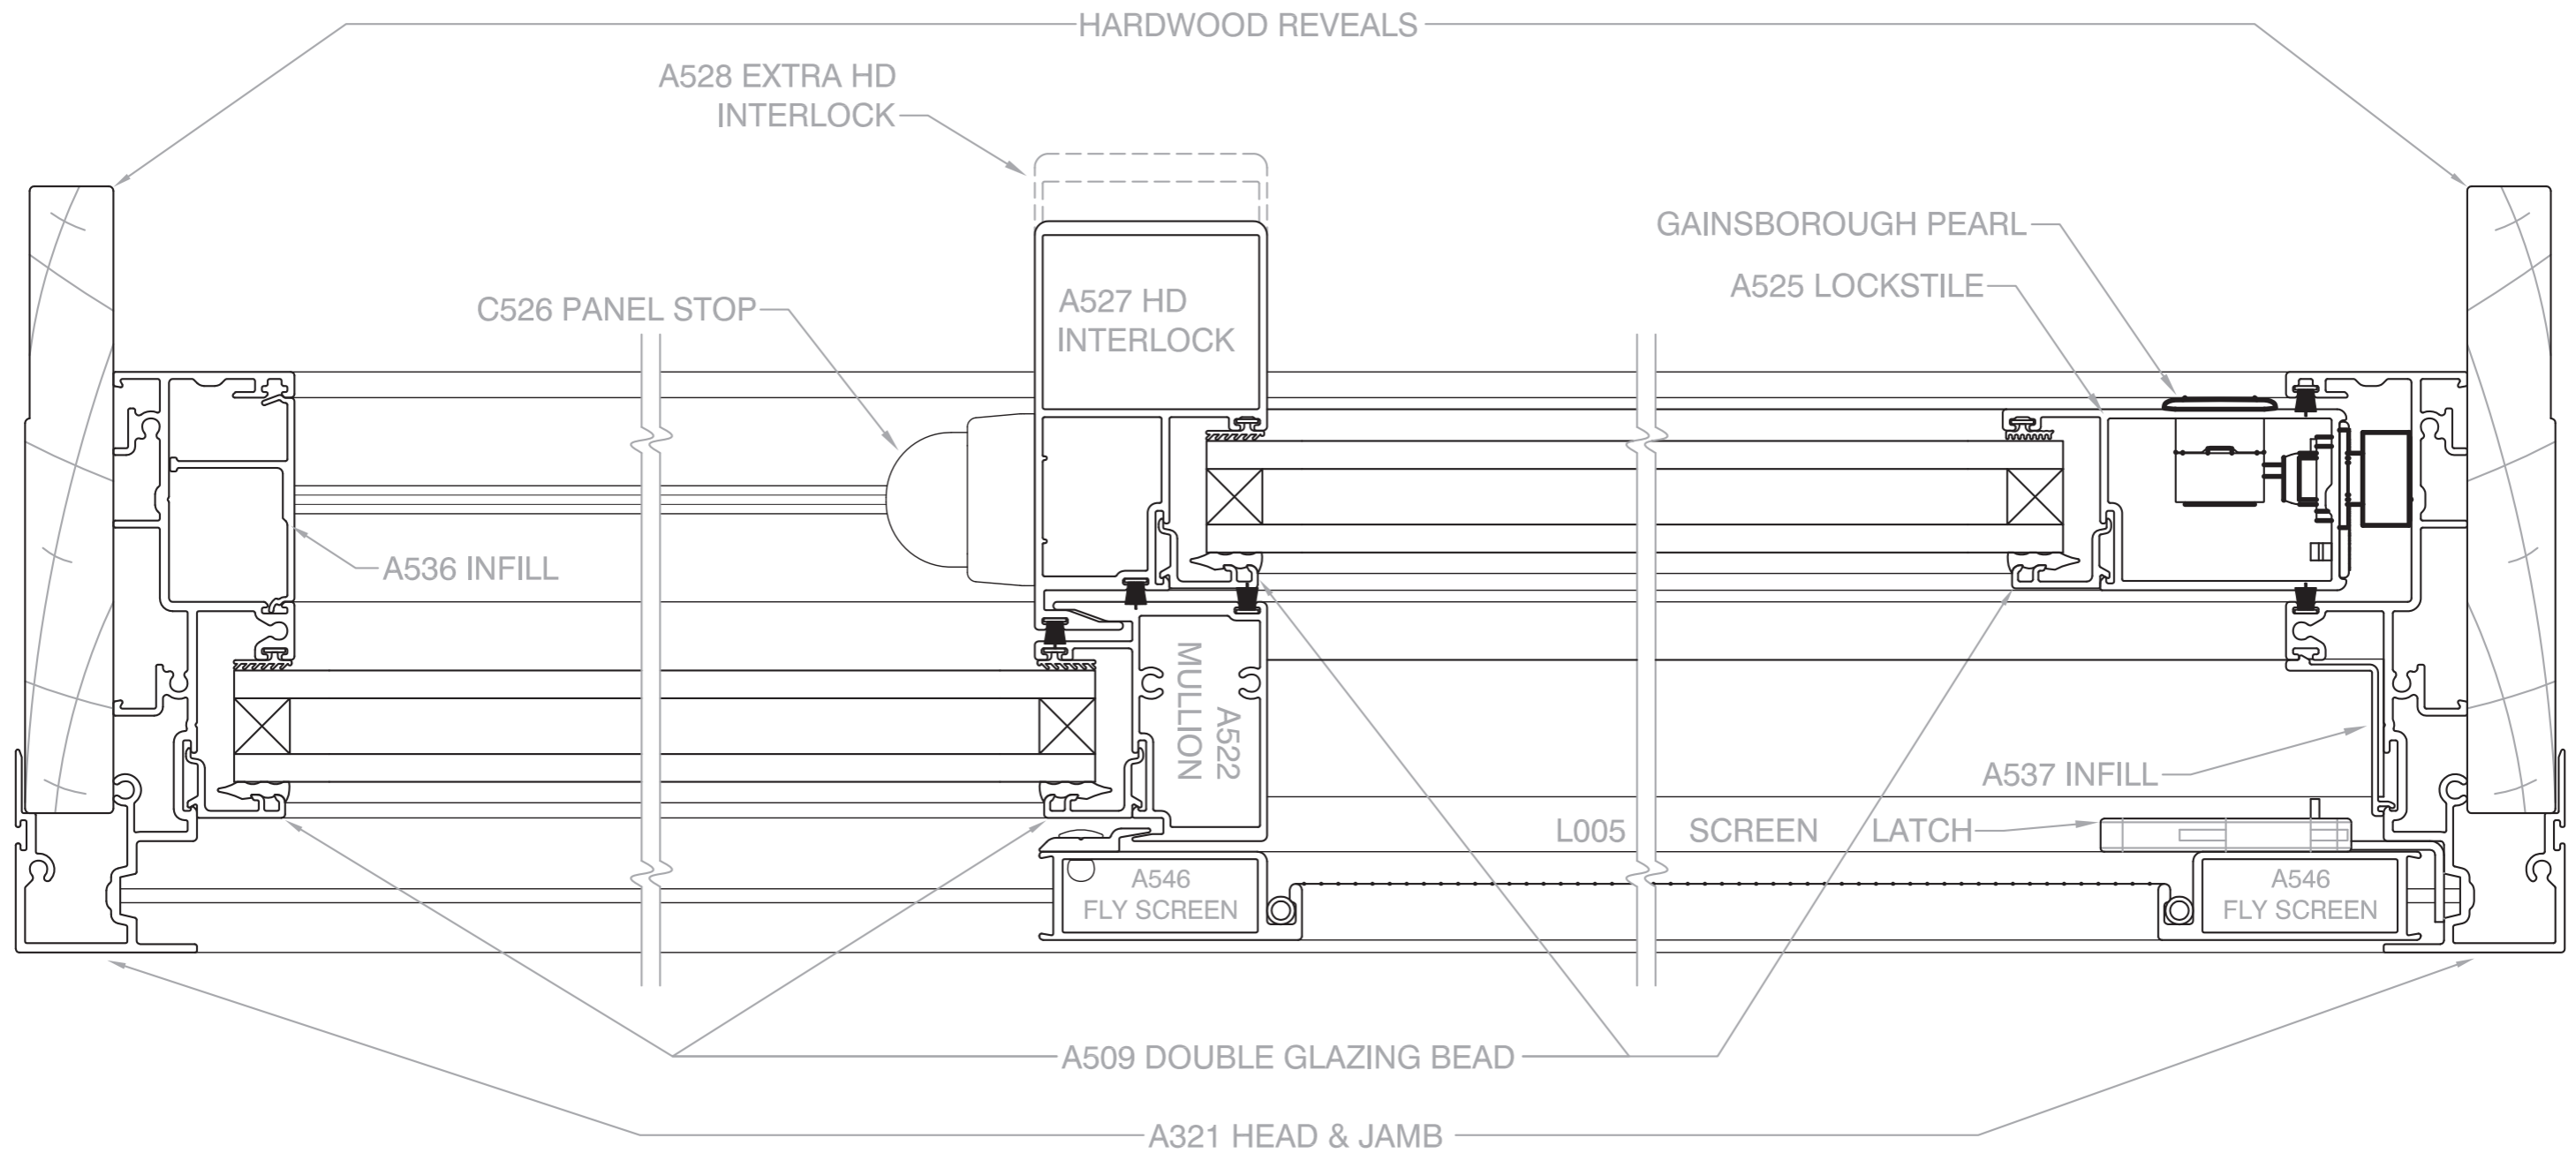

Servery Window

COMMERCIAL SERIES - 125mm FRAME

Vertical X-Section Details

SHOWN WITH HARDWOOD REVEALS

Servery Window

COMMERCIAL SERIES - 125mm FRAME

Horizontal X-Section Details

SHOWN WITH HARDWOOD REVEALS

Servery Window

COMMERCIAL SERIES - 125mm FRAME

Vertical X-Section Details

SHOWN WITH REVEAL EQUALISER

Servery Window

COMMERCIAL SERIES - 125mm FRAME

Horizontal X-Section Details

SHOWN WITH REVEAL EQUALISER