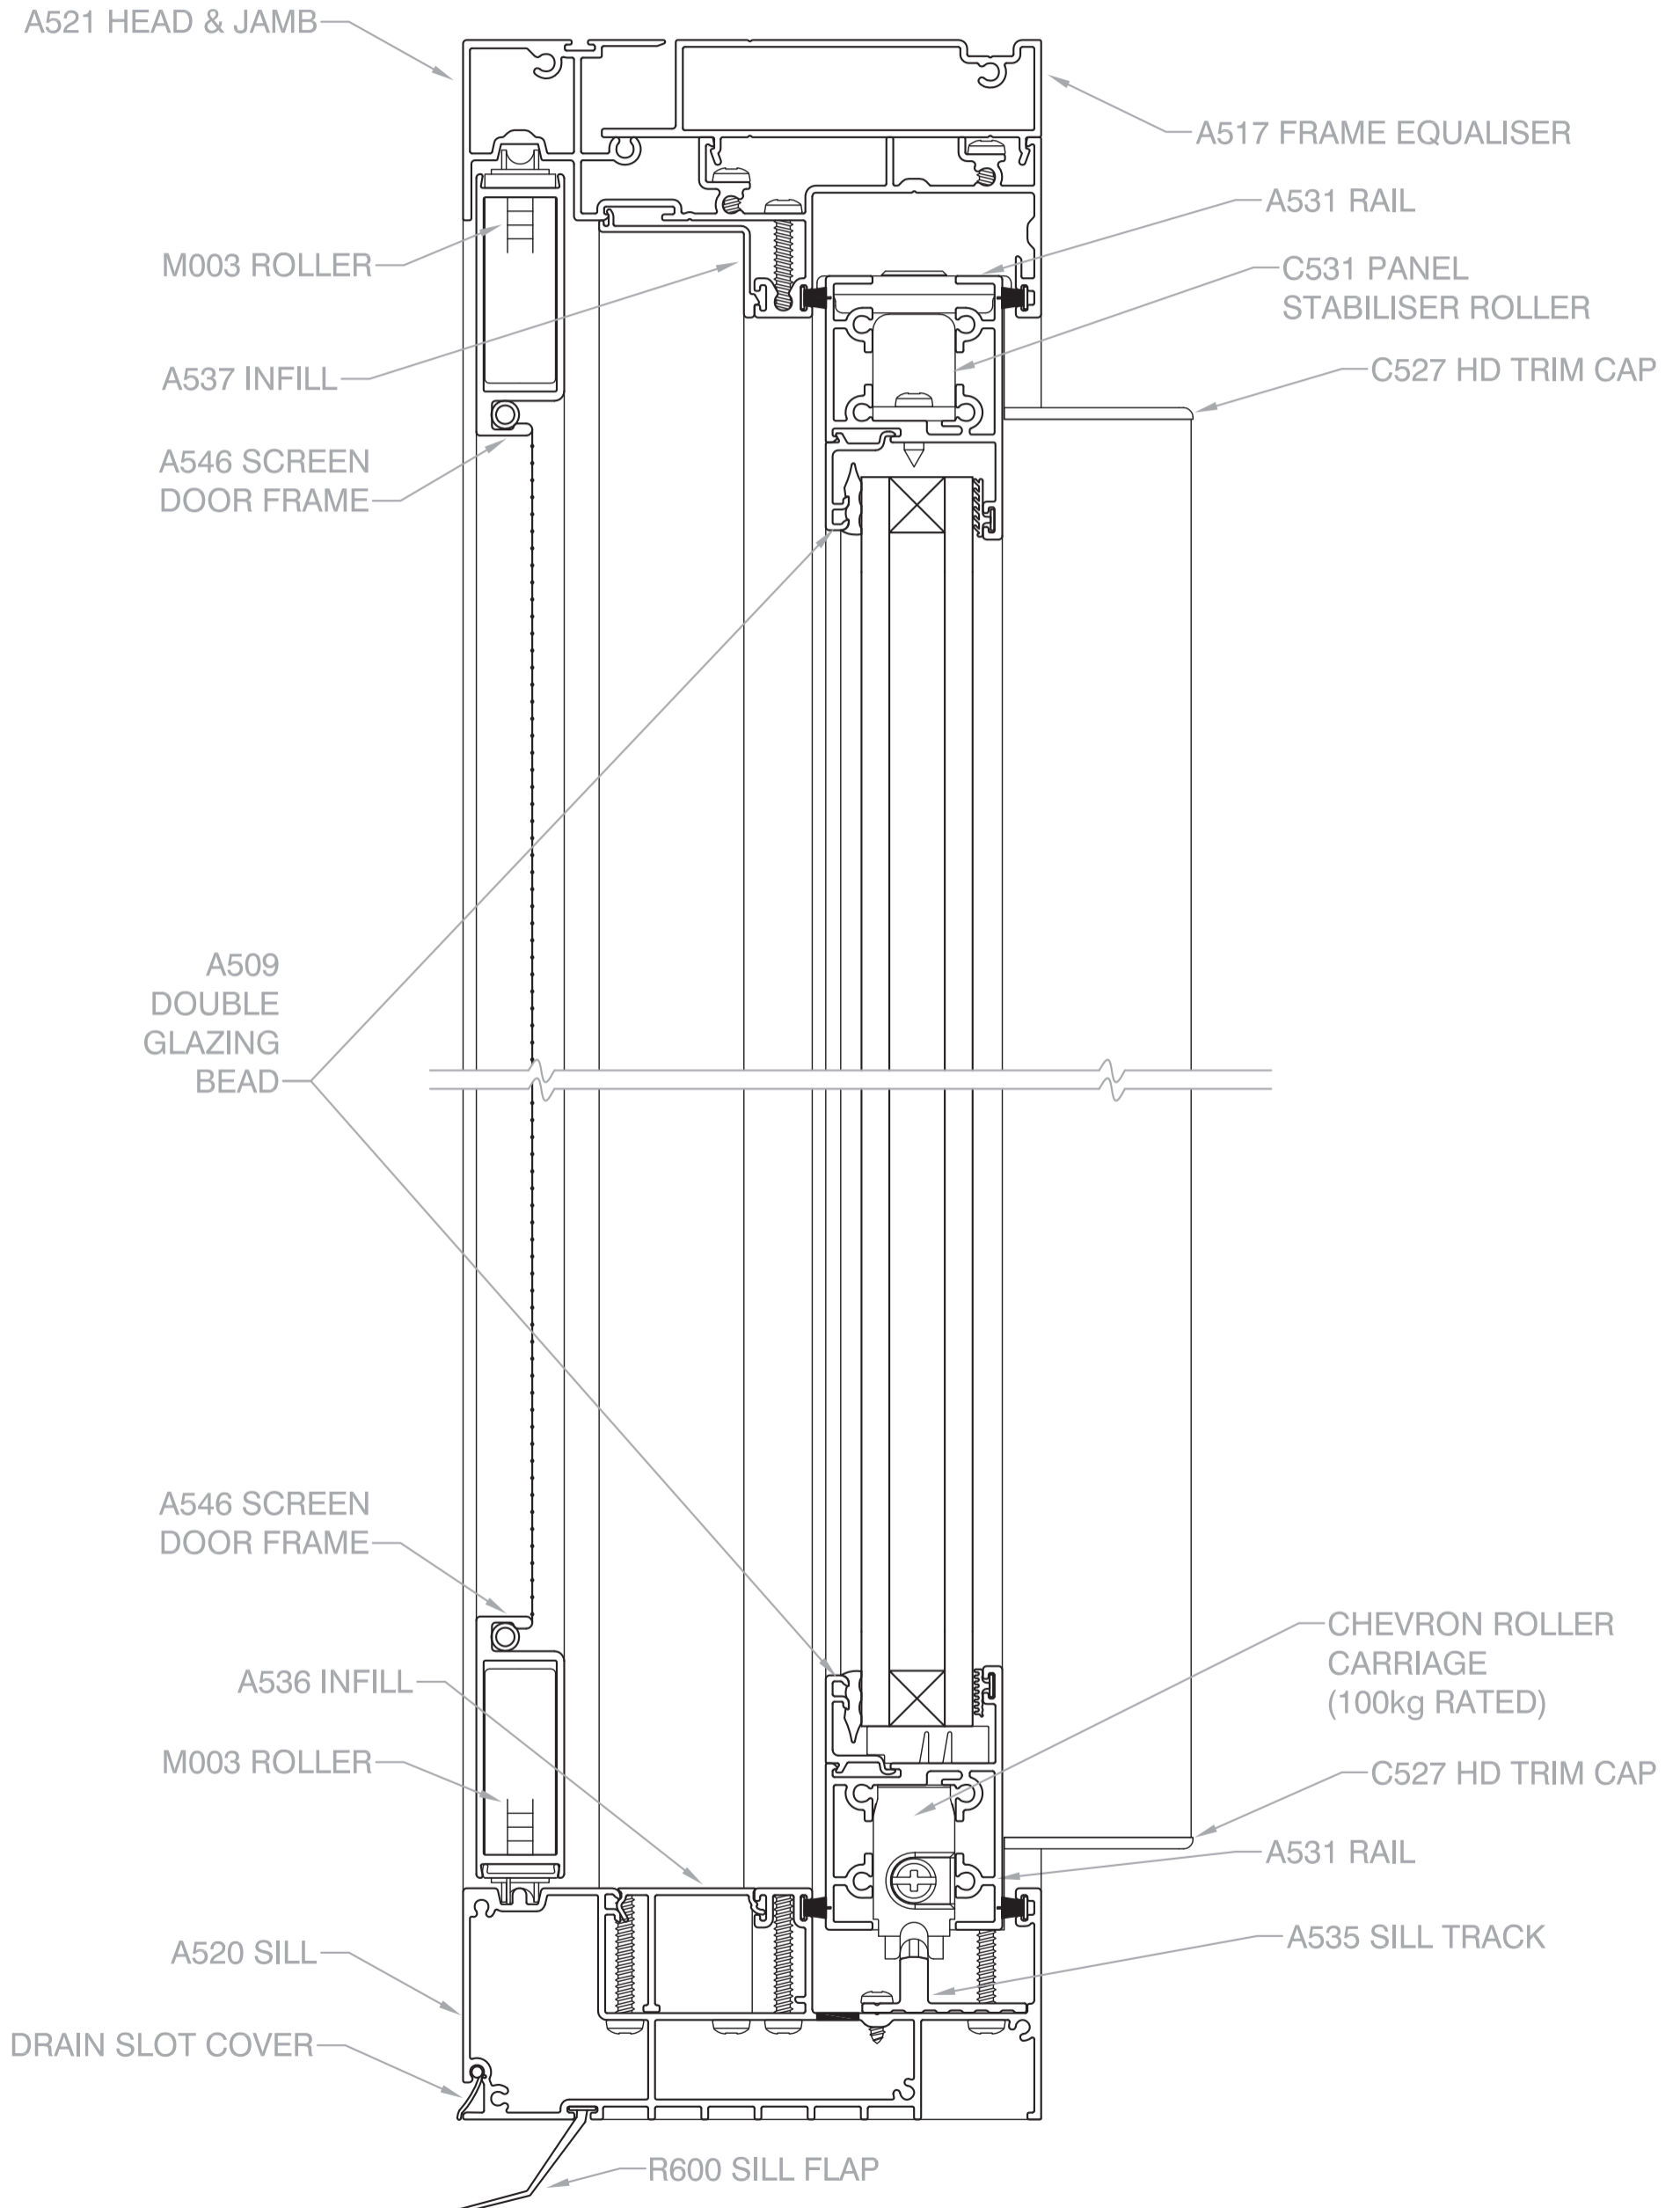

Servery Window

COMMERCIAL SERIES - 125mm FRAME

Vertical X-Section Details

SHOWN WITH HARDWOOD REVEALS

Servery Window

COMMERCIAL SERIES - 125mm FRAME

Horizontal X-Section Details

SHOWN WITH HARDWOOD REVEALS

Servery Window

COMMERCIAL SERIES - 125mm FRAME

Vertical X-Section Details

SHOWN WITH REVEAL EQUALISER

Servery Window

COMMERCIAL SERIES - 125mm FRAME

Horizontal X-Section Details

SHOWN WITH REVEAL EQUALISER