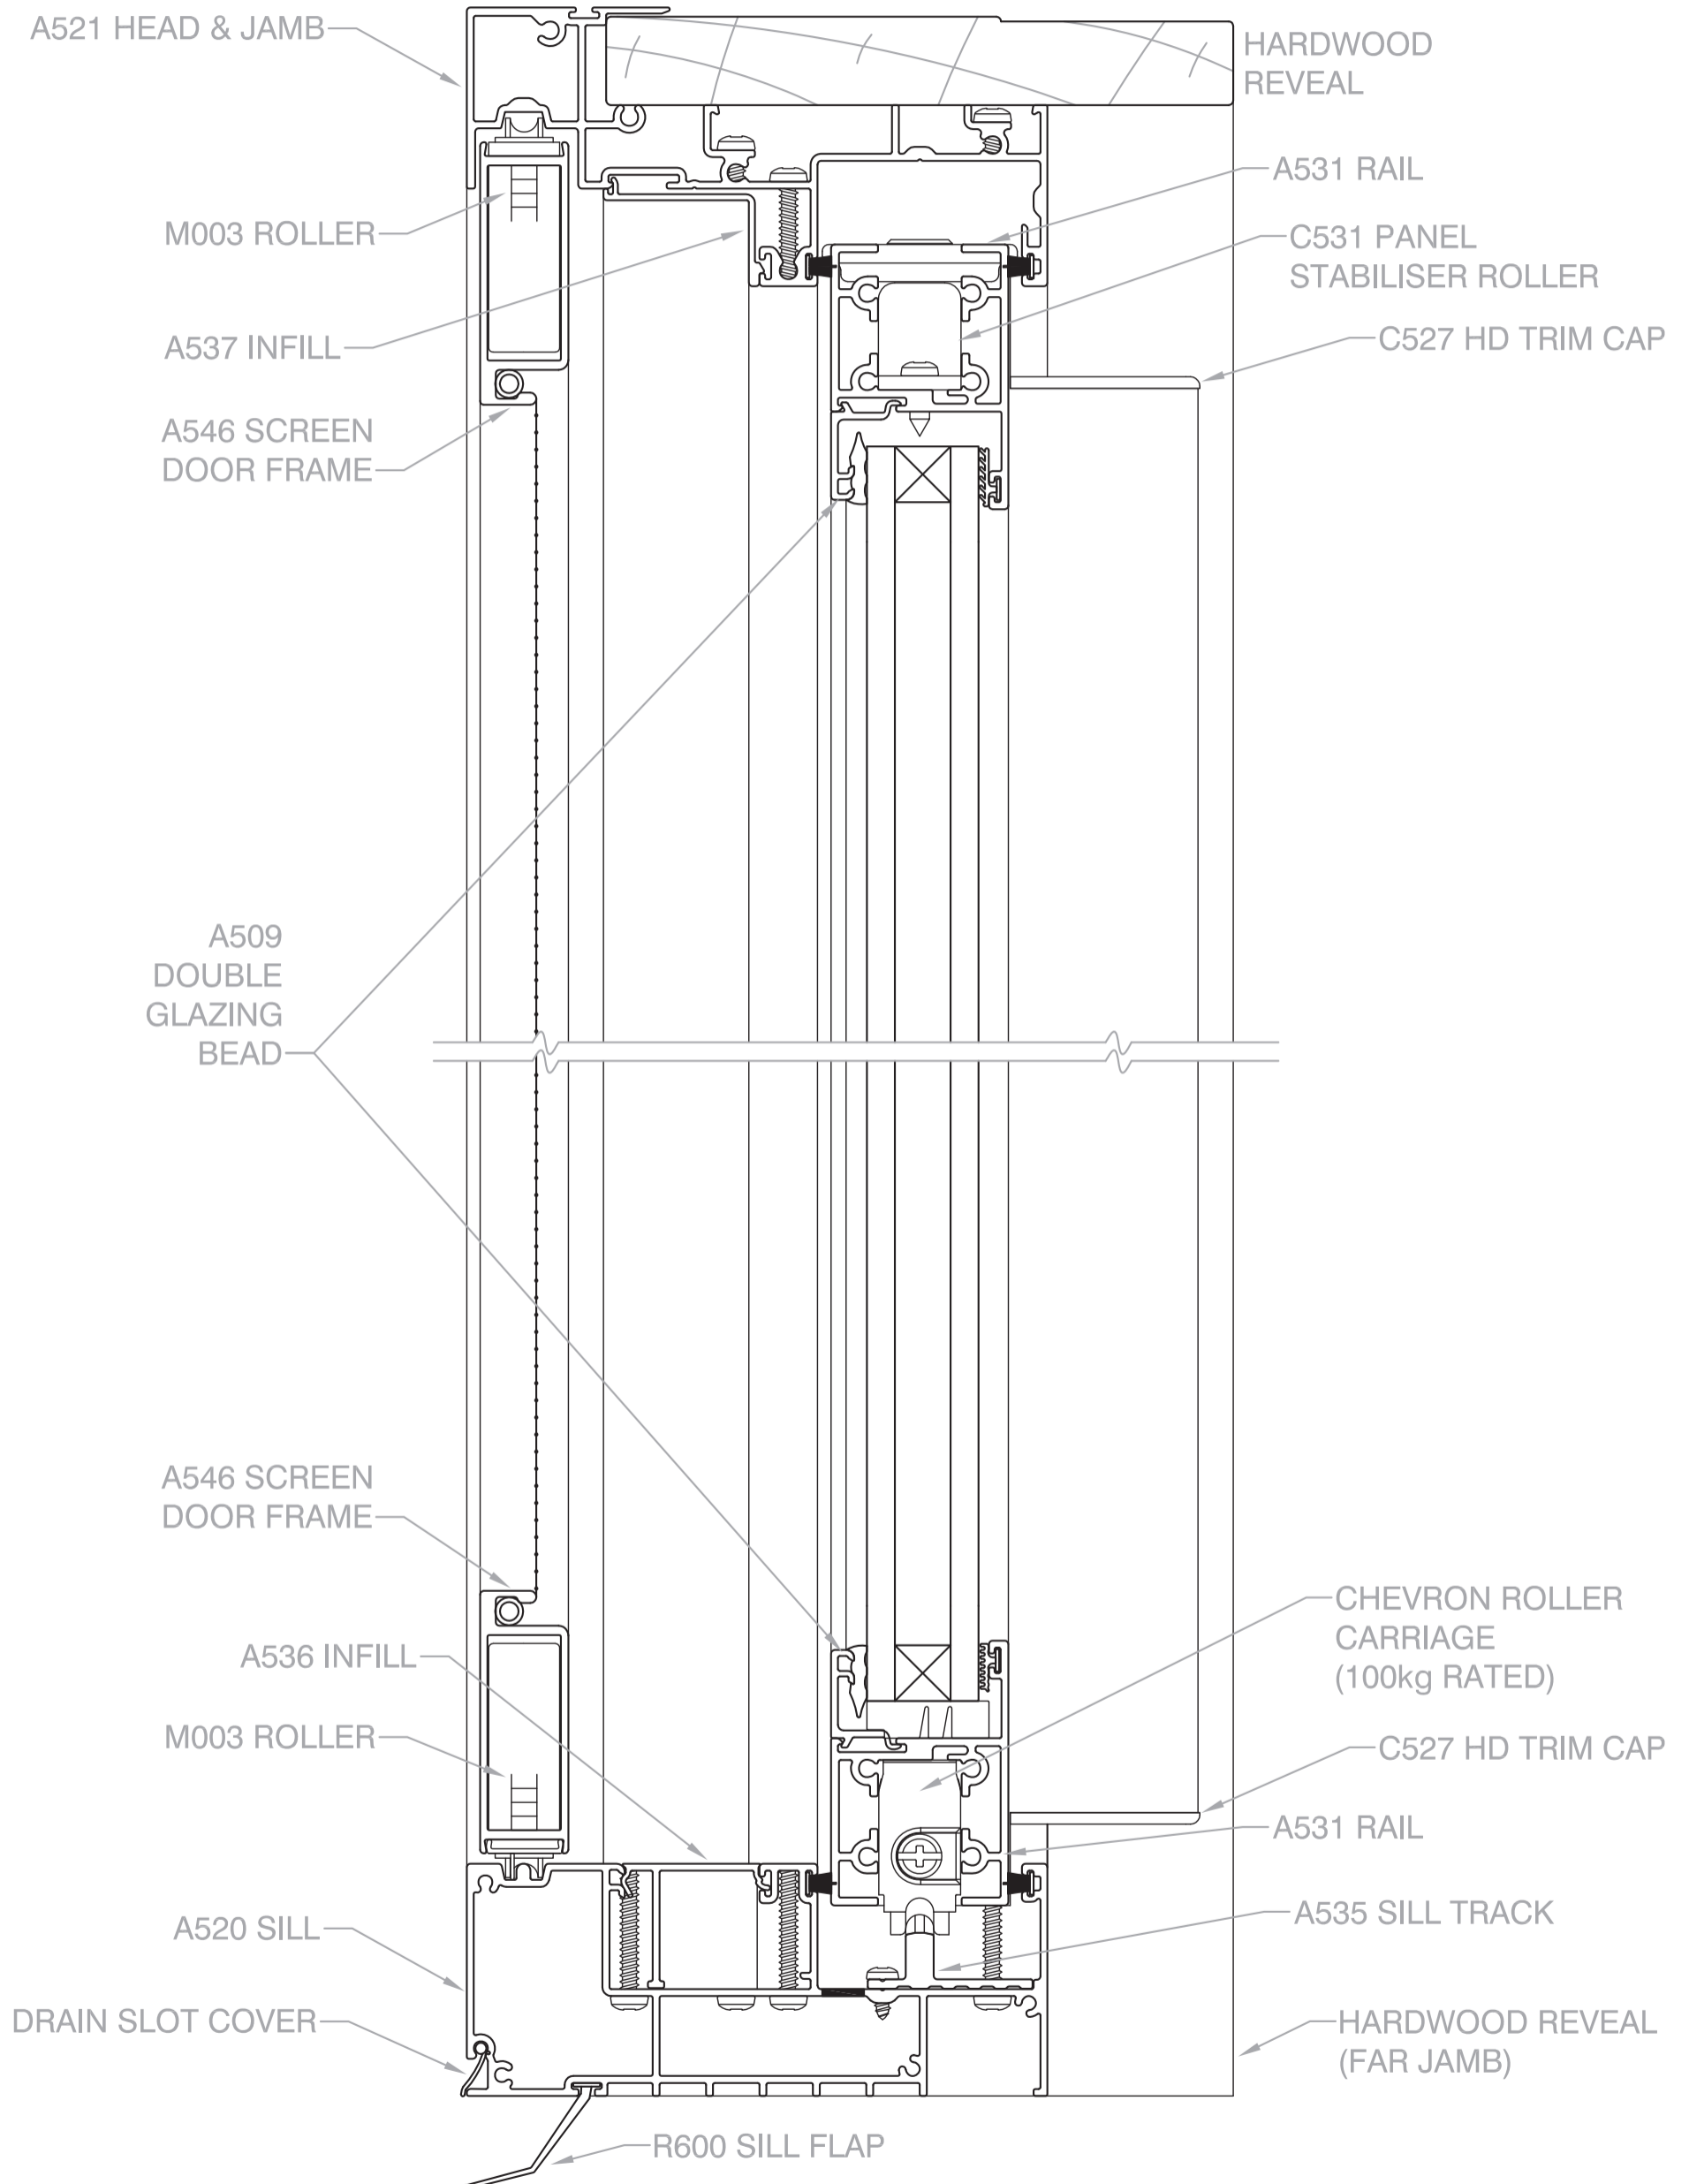

Servery Window

COMMERCIAL SERIES - 125mm FRAME

Vertical X-Section Details

SHOWN WITH HARDWOOD REVEALS

Servery Window

COMMERCIAL SERIES - 125mm FRAME

Horizontal X-Section Details

SHOWN WITH HARDWOOD REVEALS

Servery Window

COMMERCIAL SERIES - 125mm FRAME

Vertical X-Section Details

SHOWN WITH REVEAL EQUALISER

Servery Window

COMMERCIAL SERIES - 125mm FRAME

Horizontal X-Section Details

SHOWN WITH REVEAL EQUALISER