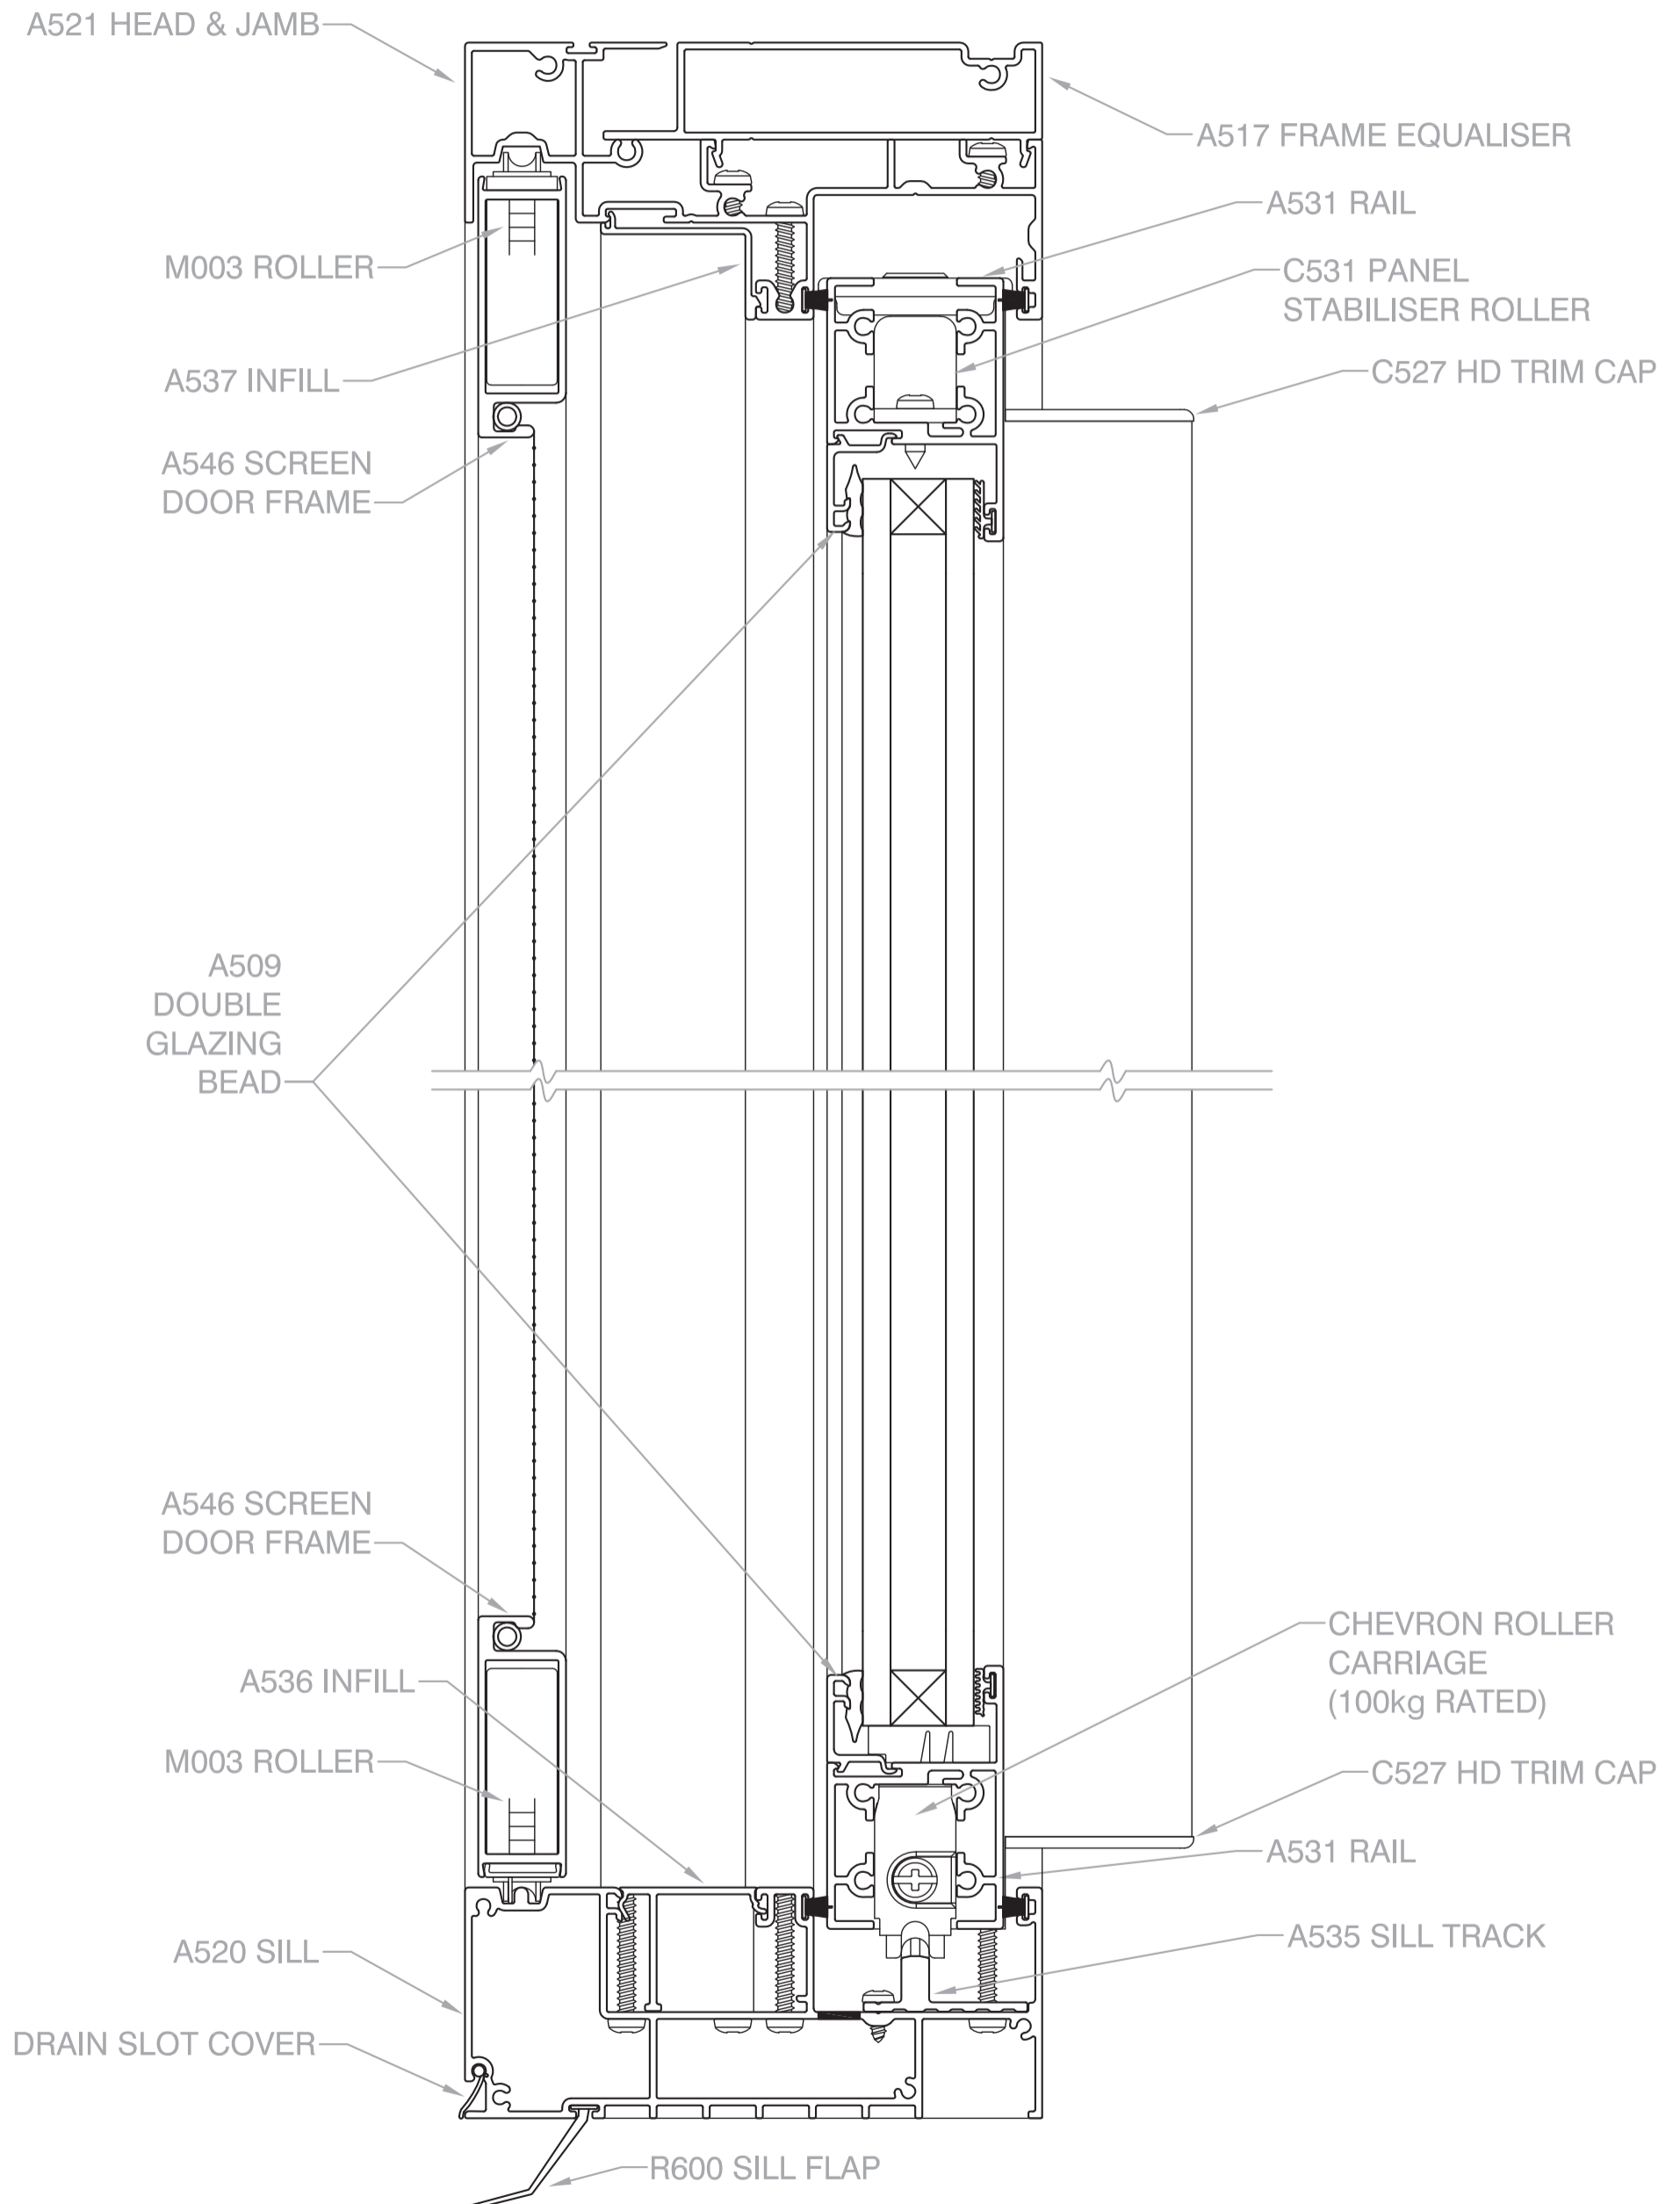

Sliding Door

COMMERCIAL SERIES - 125mm FRAME

Vertical X-Section Details

SHOWN WITH HARDWOOD REVEALS

Sliding Door

COMMERCIAL SERIES - 125mm FRAME

Horizontal X-Section Details

SHOWN WITH HARDWOOD REVEALS

Sliding Door

COMMERCIAL SERIES - 125mm FRAME

Vertical X-Section Details

SHOWN WITH REVEAL EQUALISER

Sliding Door

COMMERCIAL SERIES - 125mm FRAME

Horizontal X-Section Details

SHOWN WITH REVEAL EQUALISER