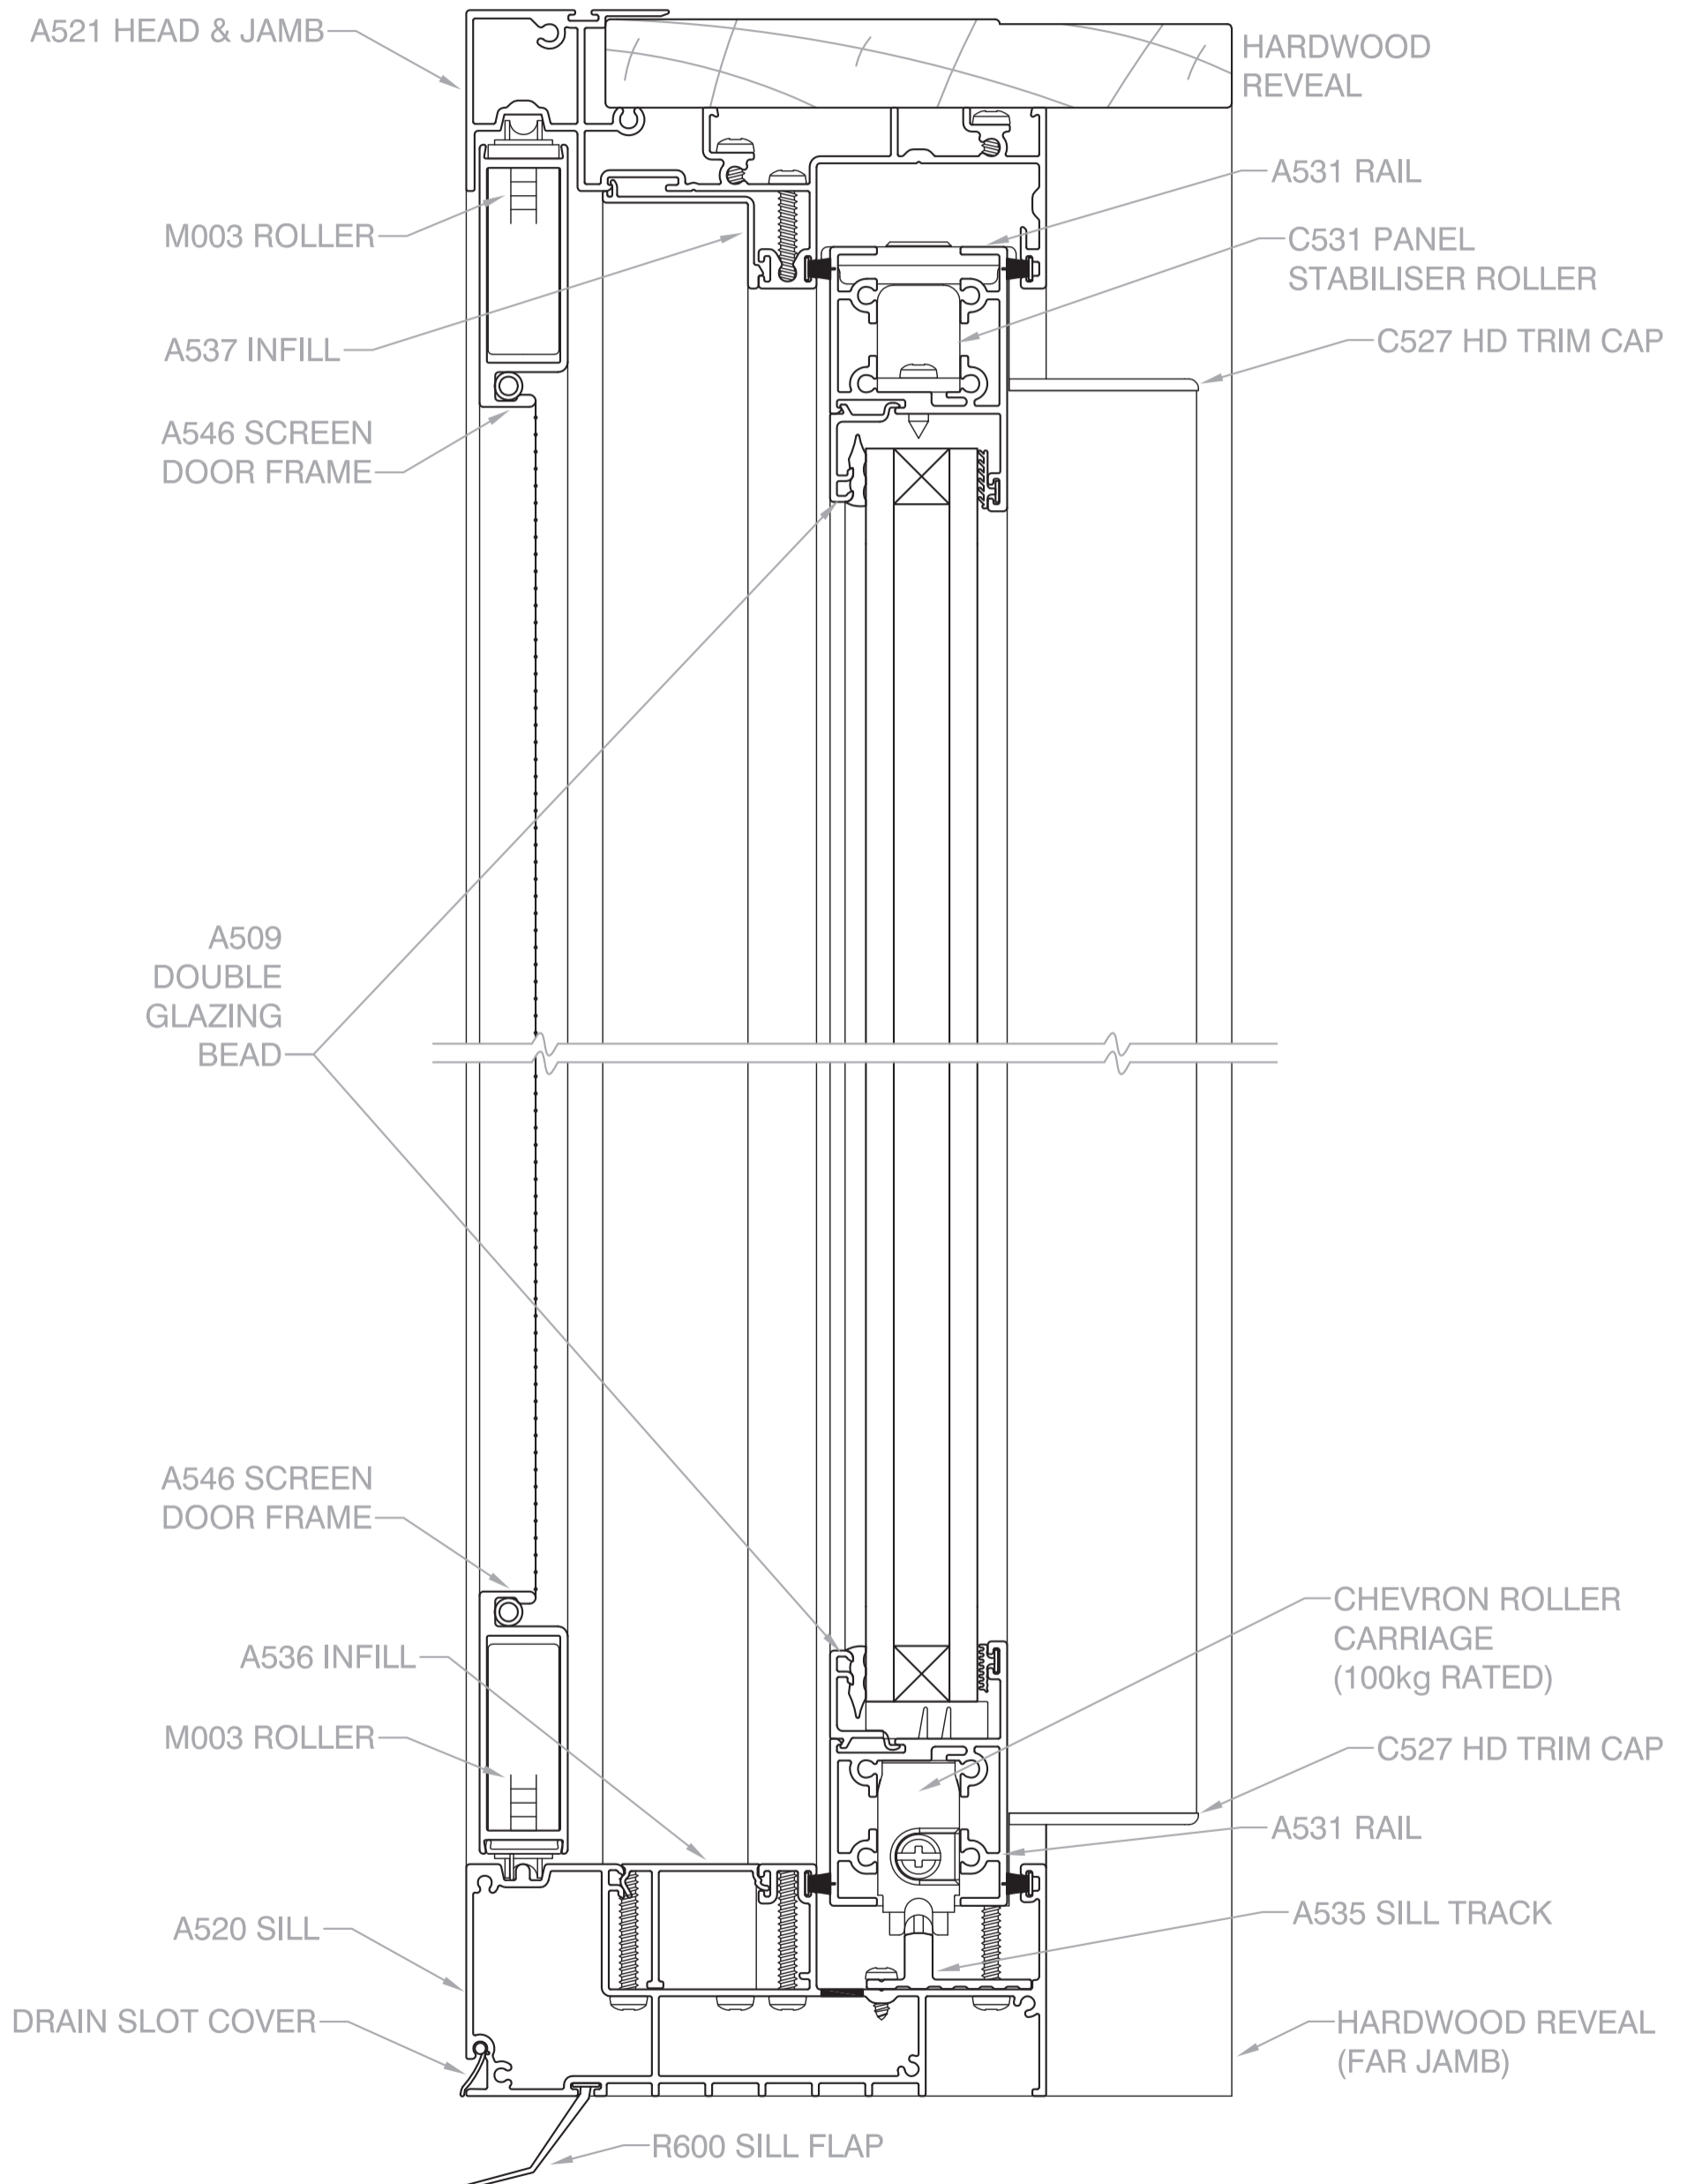

Sliding Door

COMMERCIAL SERIES - 125mm FRAME

Vertical X-Section Details

SHOWN WITH HARDWOOD REVEALS

Sliding Door

COMMERCIAL SERIES - 125mm FRAME

Horizontal X-Section Details

SHOWN WITH HARDWOOD REVEALS

Sliding Door

COMMERCIAL SERIES - 125mm FRAME

Vertical X-Section Details

SHOWN WITH REVEAL EQUALISER

Sliding Door

COMMERCIAL SERIES - 125mm FRAME

Horizontal X-Section Details

SHOWN WITH REVEAL EQUALISER