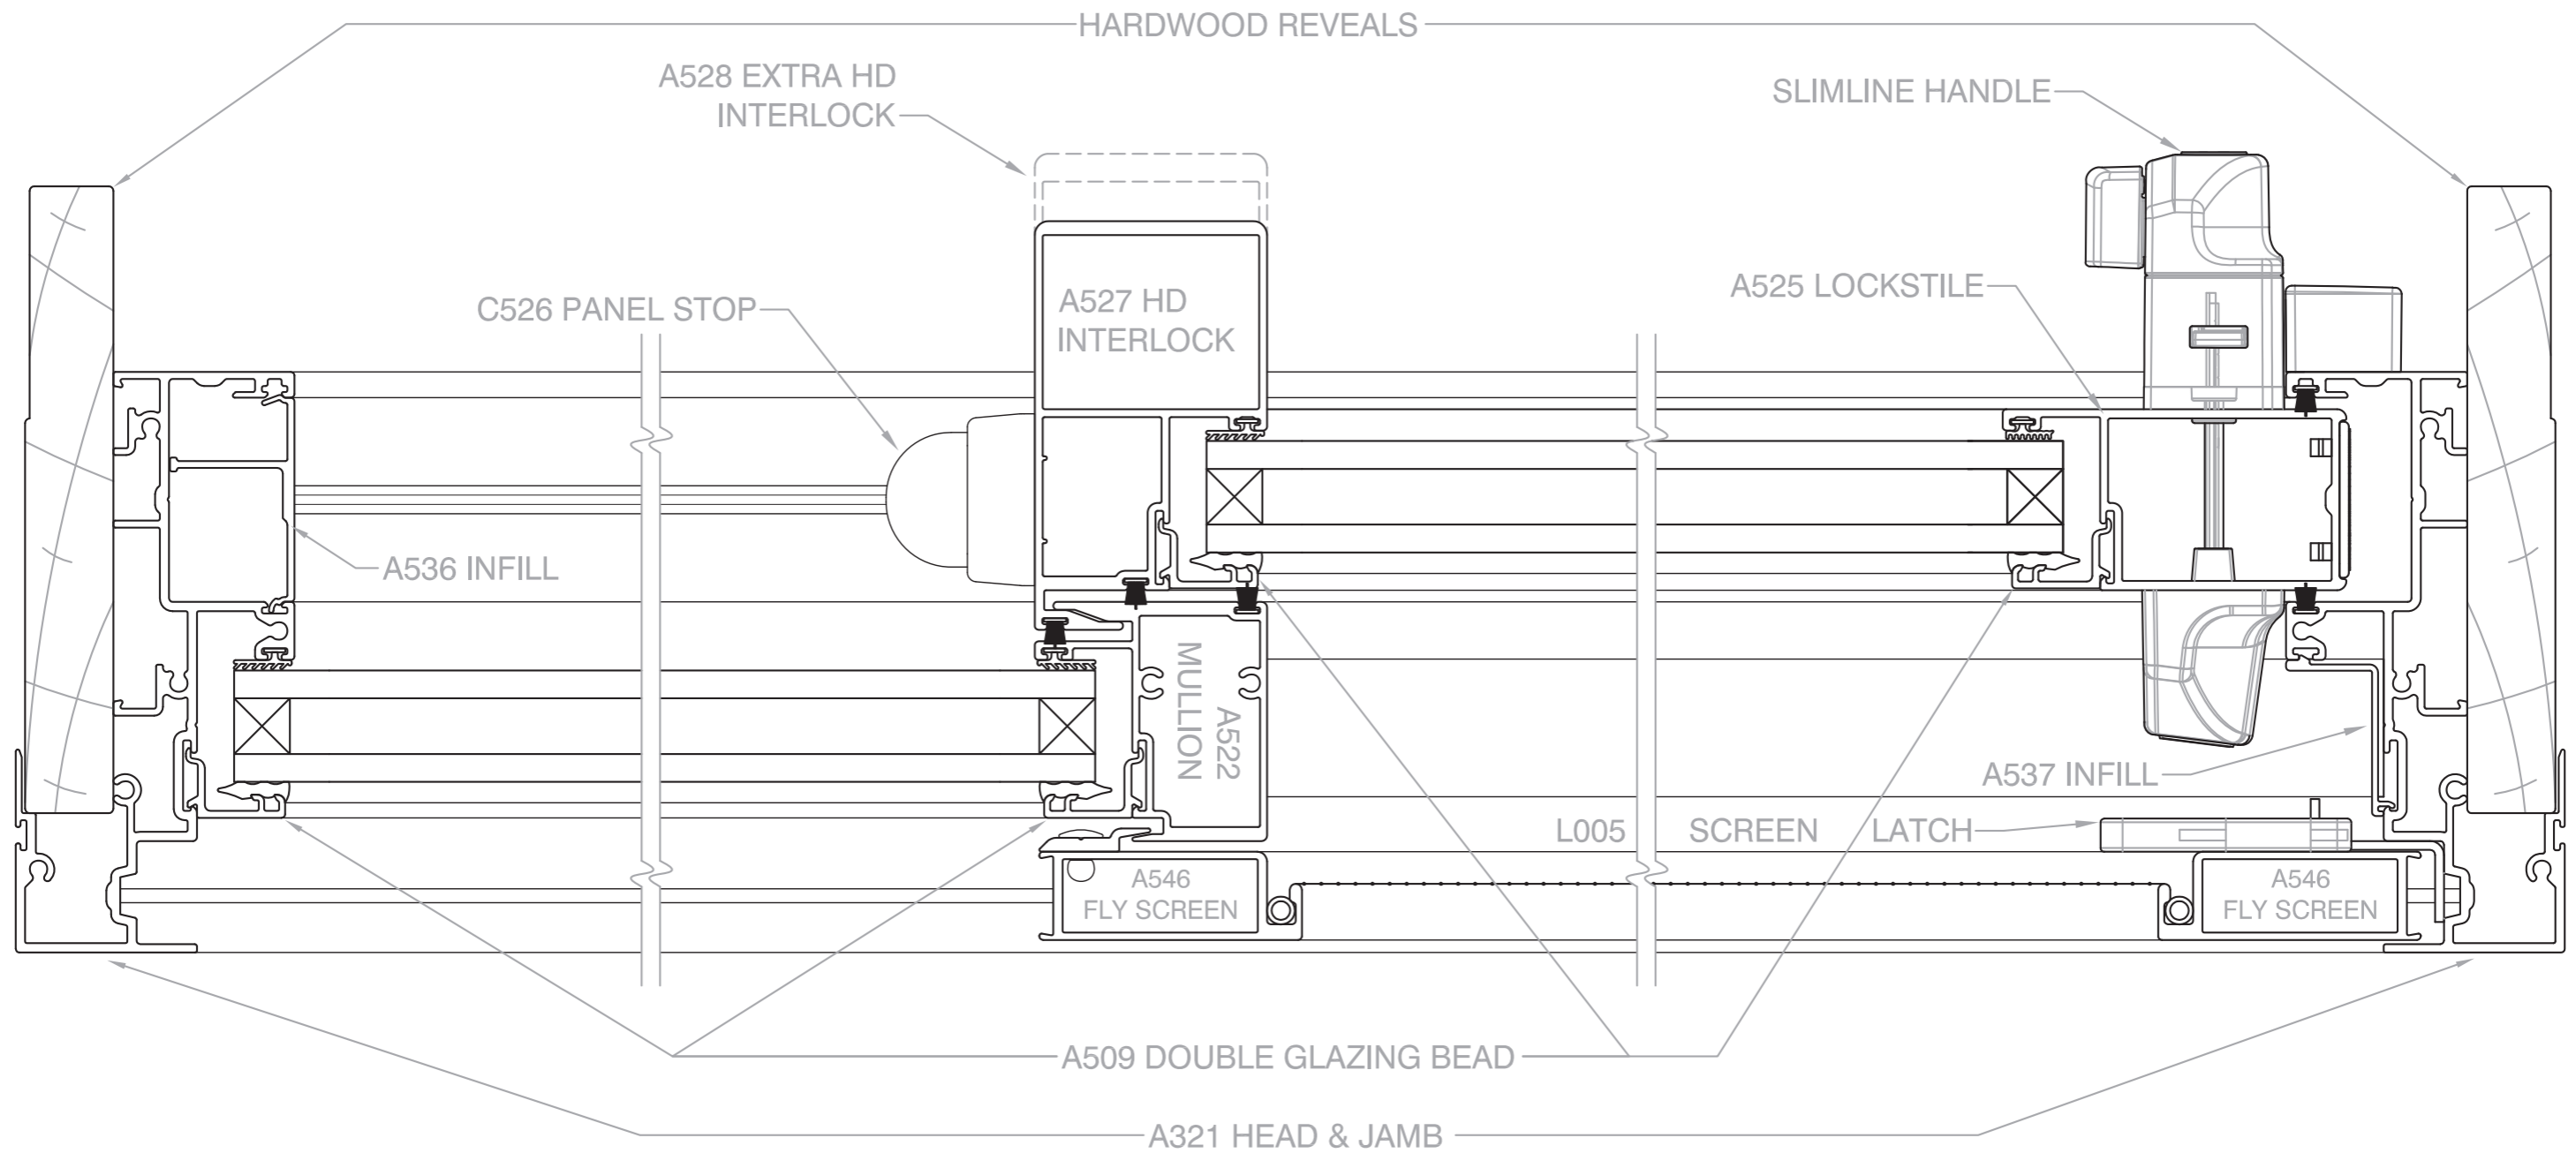

Sliding Door

COMMERCIAL SERIES - 125mm FRAME

Vertical X-Section Details

SHOWN WITH HARDWOOD REVEALS

Sliding Door

COMMERCIAL SERIES - 125mm FRAME

Horizontal X-Section Details

SHOWN WITH HARDWOOD REVEALS

Sliding Door

COMMERCIAL SERIES - 125mm FRAME

Vertical X-Section Details

SHOWN WITH REVEAL EQUALISER

Sliding Door

COMMERCIAL SERIES - 125mm FRAME

Horizontal X-Section Details

SHOWN WITH REVEAL EQUALISER