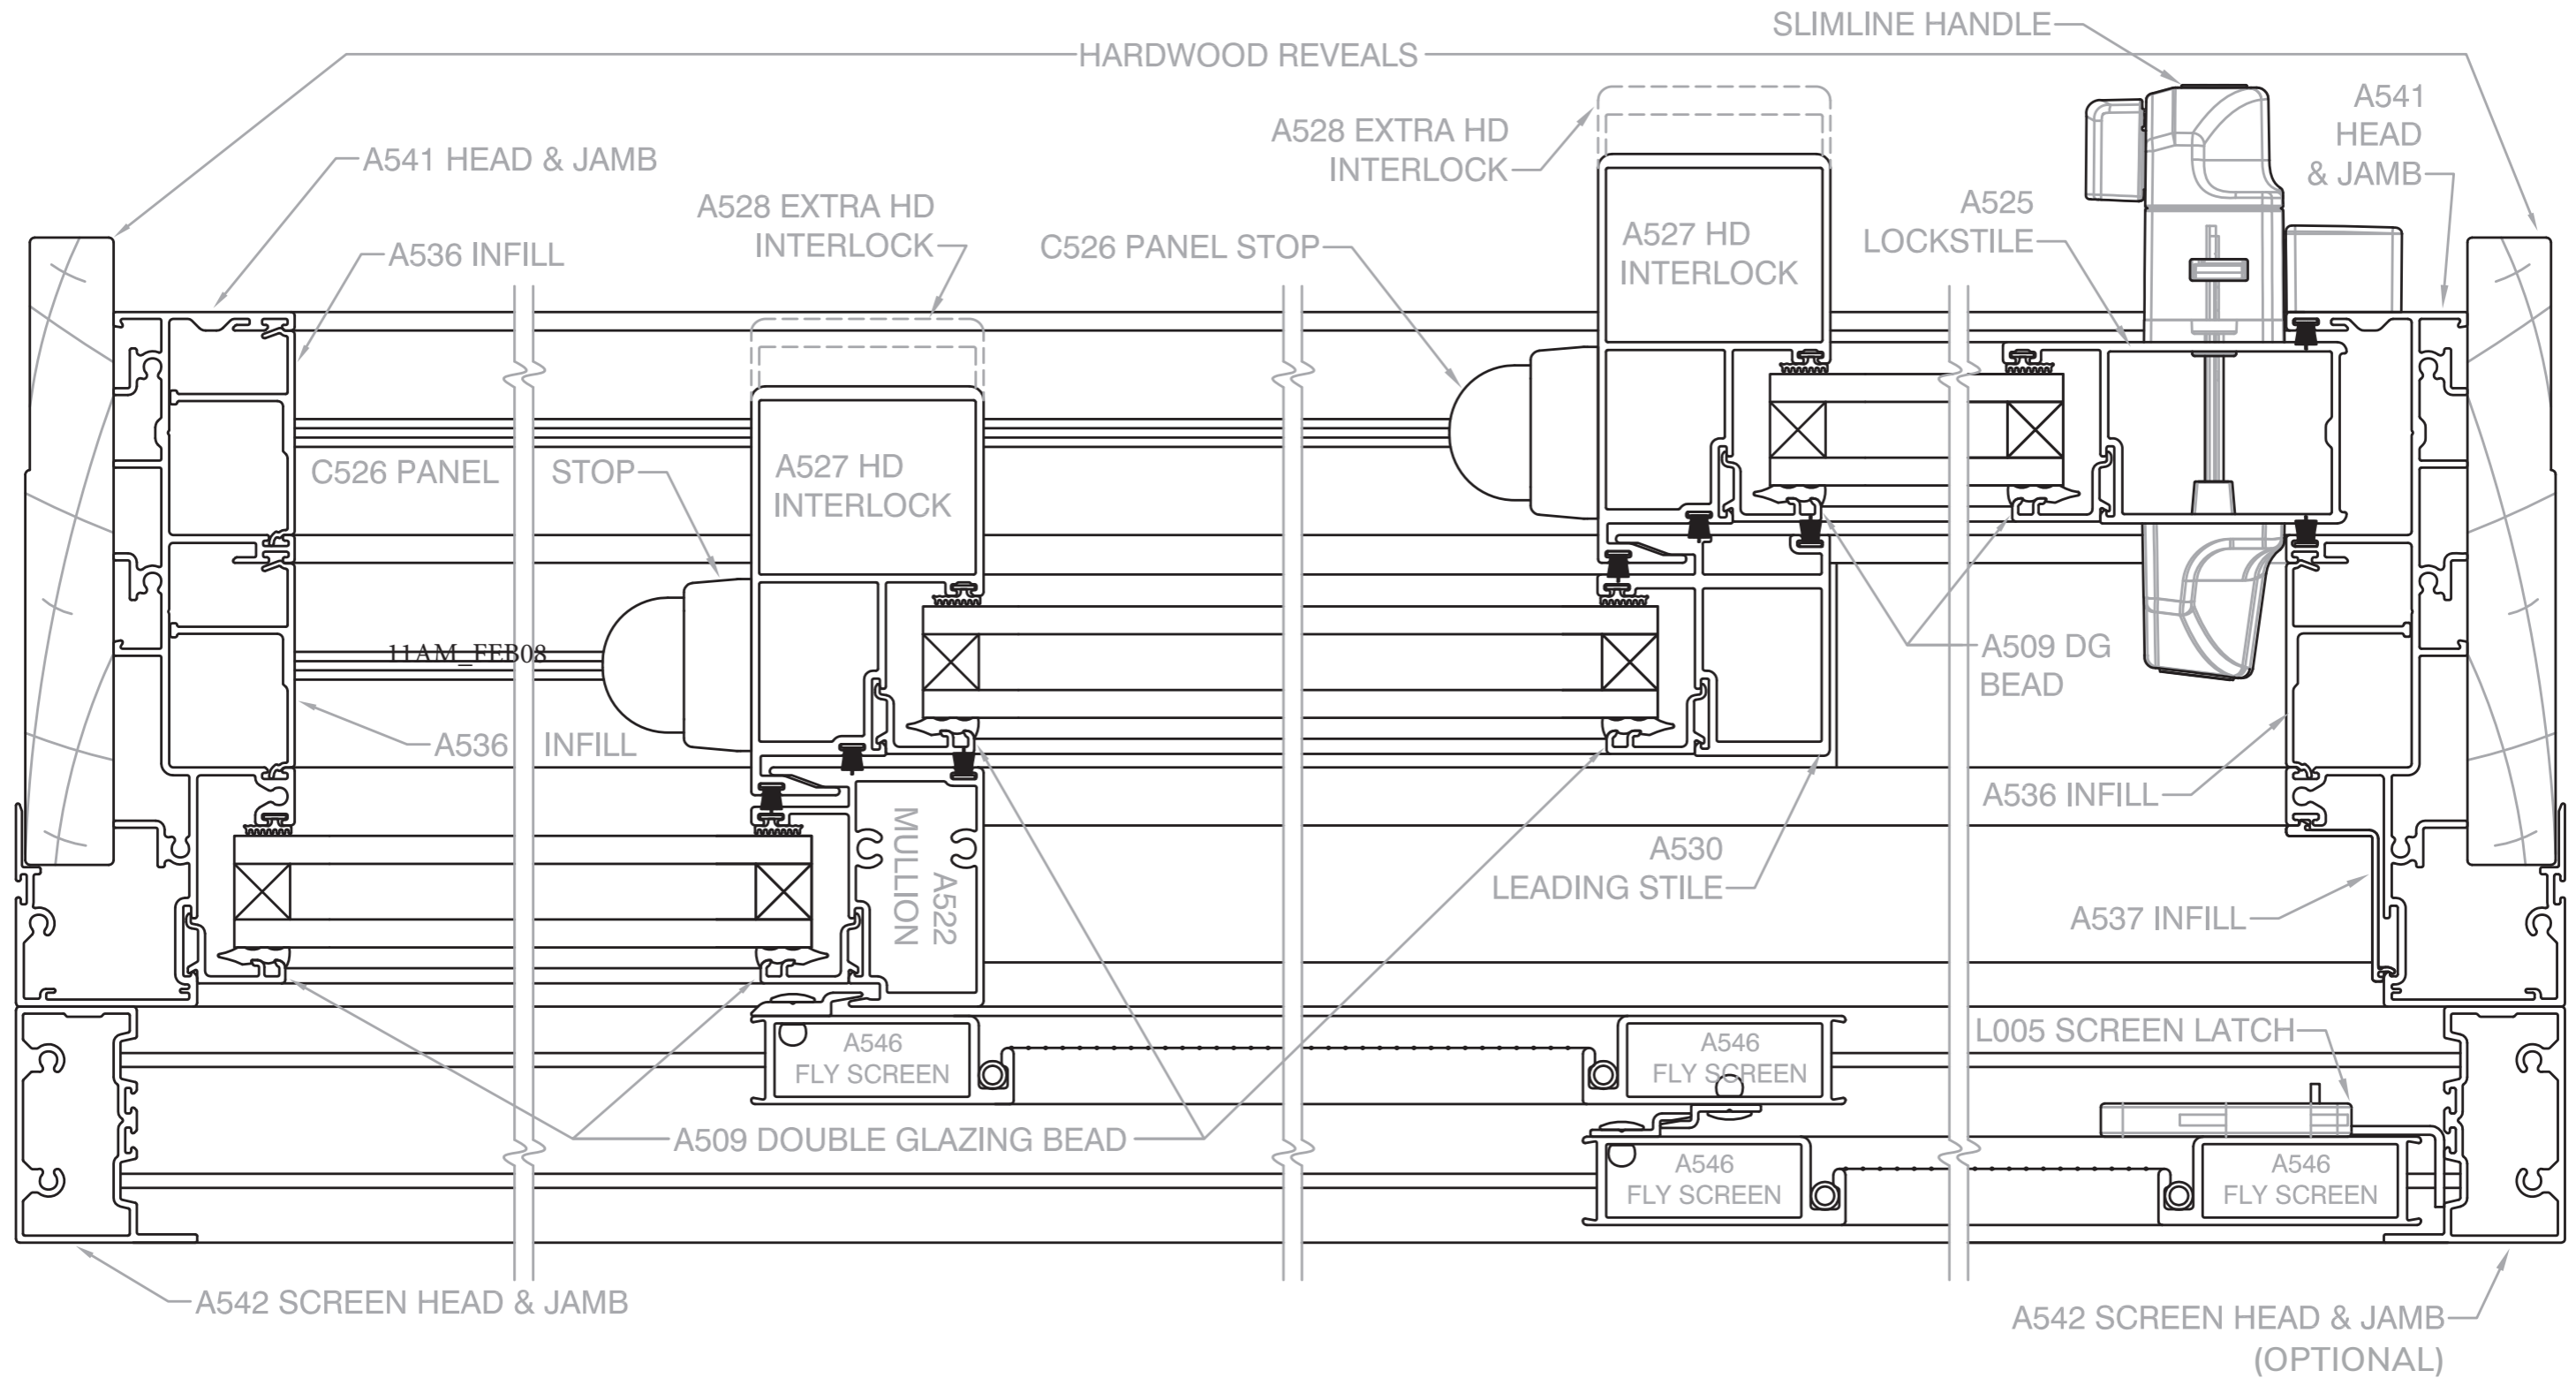

Stacker Door | 3 & 6 Panel Configurations

Vertical X-Section Details

COMMERCIAL SERIES - 150mm FRAME (200mm with optional screen) SHOWN WITH HARDWOOD REVEALS

Stacker Door | 3 & 6 Panel Configurations

COMMERCIAL SERIES - 150mm FRAME (200mm with optional screen)

Horizontal X-Section Details

SHOWN WITH HARDWOOD REVEALS

Stacker Door | 3 & 6 Panel Configurations

Vertical X-Section Details

COMMERCIAL SERIES - 150mm FRAME (200mm with optional screen)

SHOWN WITH REVEAL EQUALISER

Stacker Door | 3 & 6 Panel Configurations

COMMERCIAL SERIES - 150mm FRAME (200mm with optional screen)

Horizontal X-Section Details

SHOWN WITH REVEAL EQUALISER