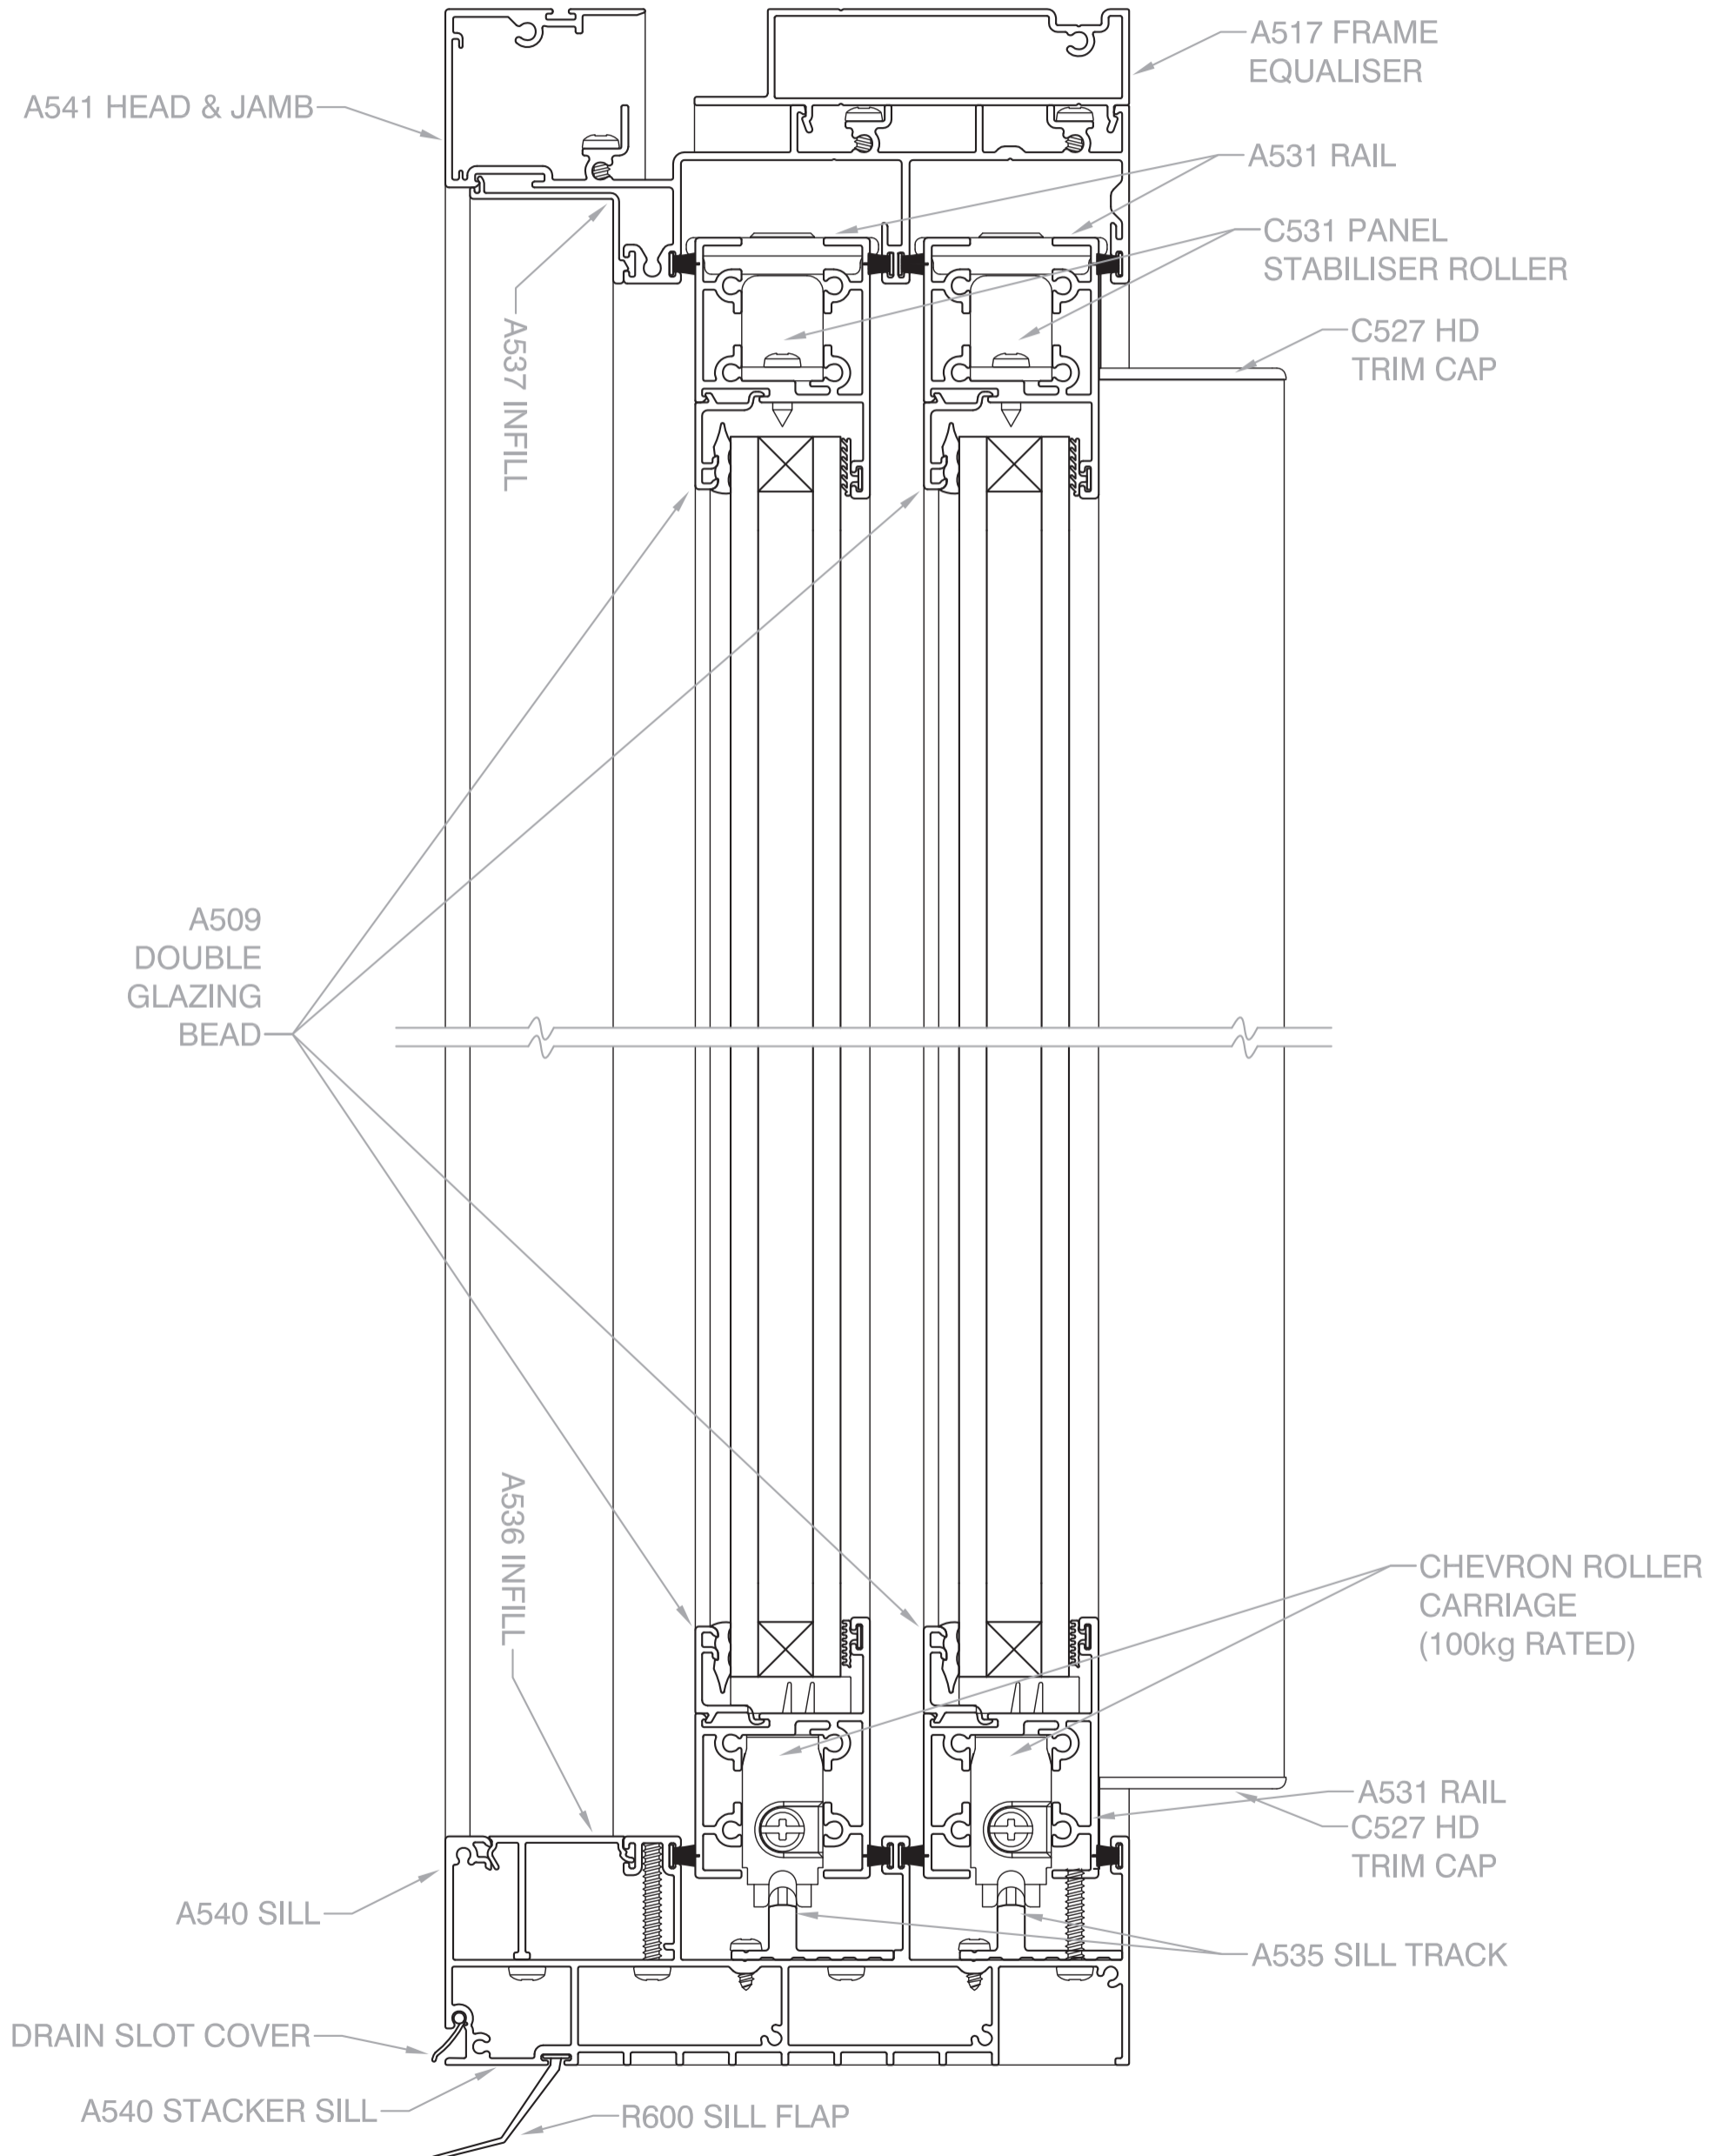

Stacker Door | 3 & 6 Panel Configurations

Vertical X-Section Details

COMMERCIAL SERIES - 150mm FRAME (200mm with optional screen) SHOWN WITH HARDWOOD REVEALS

Stacker Door | 3 & 6 Panel Configurations

COMMERCIAL SERIES - 150mm FRAME (200mm with optional screen)

Horizontal X-Section Details

SHOWN WITH HARDWOOD REVEALS

Stacker Door | 3 & 6 Panel Configurations

Vertical X-Section Details

COMMERCIAL SERIES - 150mm FRAME (200mm with optional screen)

SHOWN WITH REVEAL EQUALISER

Stacker Door | 3 & 6 Panel Configurations

COMMERCIAL SERIES - 150mm FRAME (200mm with optional screen)

Horizontal X-Section Details

SHOWN WITH REVEAL EQUALISER