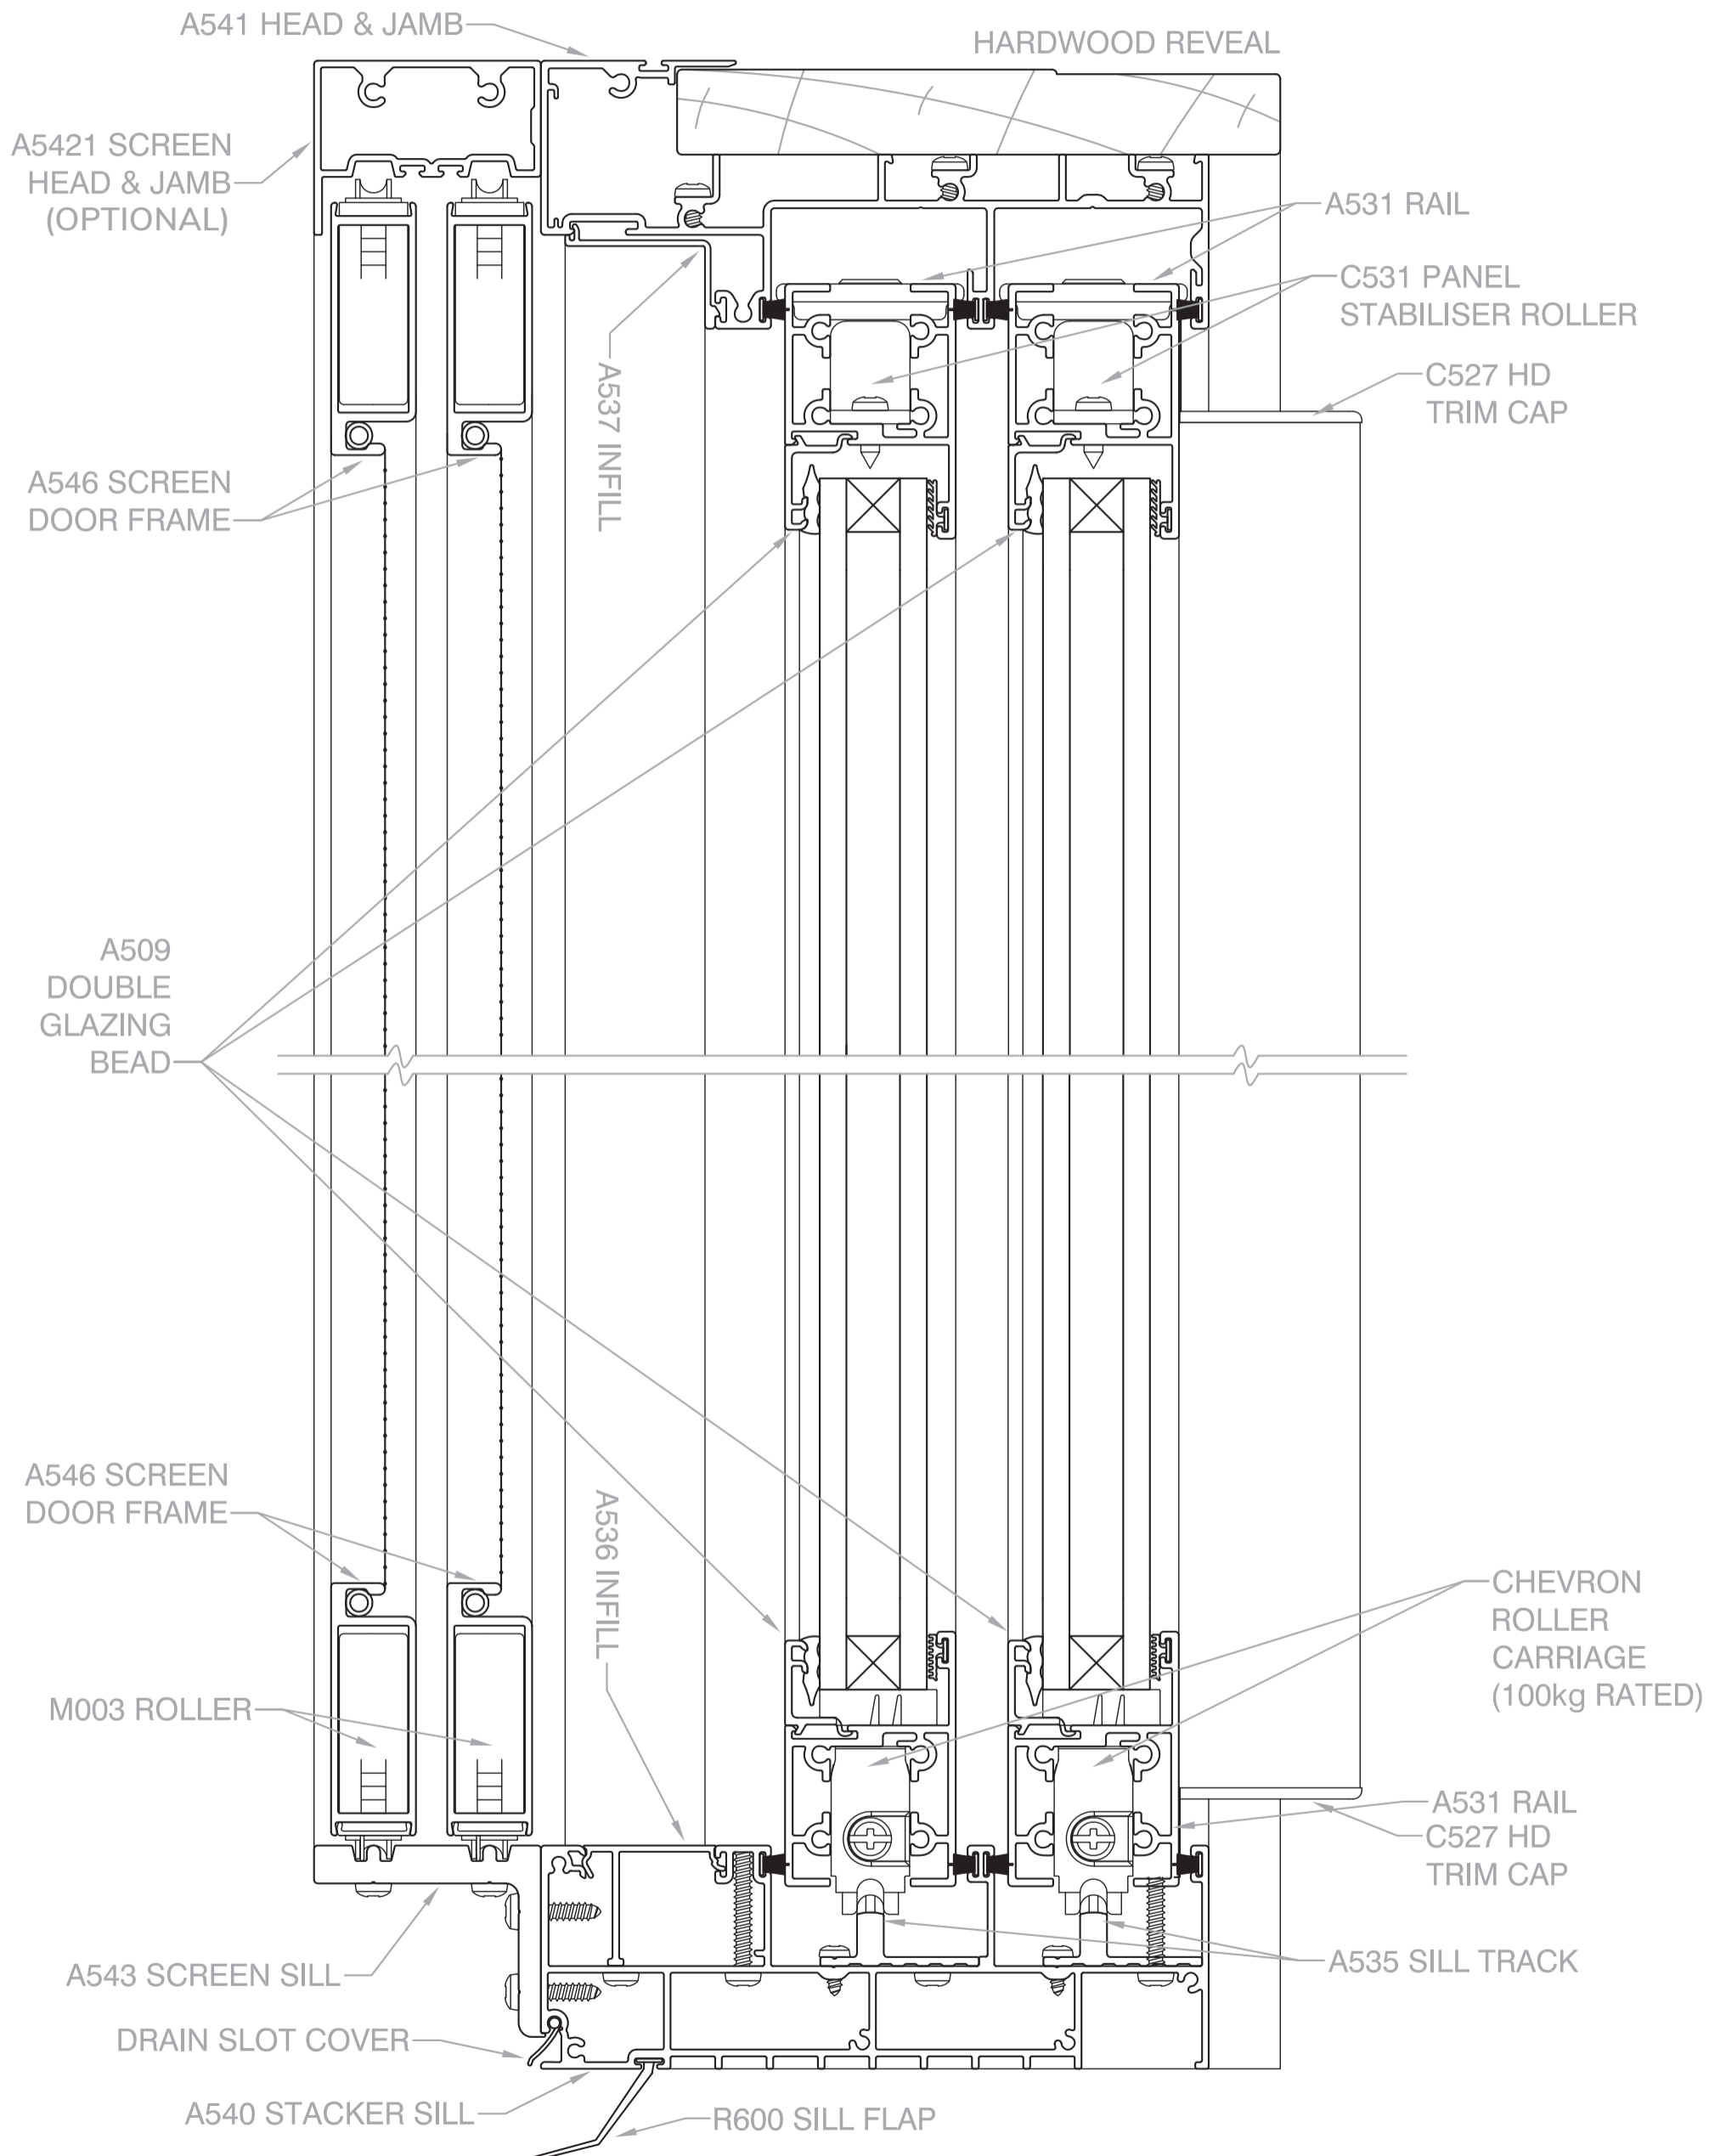

Stacker Door | 3 & 6 Panel Configurations

Vertical X-Section Details

COMMERCIAL SERIES - 150mm FRAME (200mm with optional screen) SHOWN WITH HARDWOOD REVEALS

Stacker Door | 3 & 6 Panel Configurations

COMMERCIAL SERIES - 150mm FRAME (200mm with optional screen)

Horizontal X-Section Details

SHOWN WITH HARDWOOD REVEALS

Stacker Door | 3 & 6 Panel Configurations

Vertical X-Section Details

COMMERCIAL SERIES - 150mm FRAME (200mm with optional screen)

SHOWN WITH REVEAL EQUALISER

Stacker Door | 3 & 6 Panel Configurations

COMMERCIAL SERIES - 150mm FRAME (200mm with optional screen)

Horizontal X-Section Details

SHOWN WITH REVEAL EQUALISER