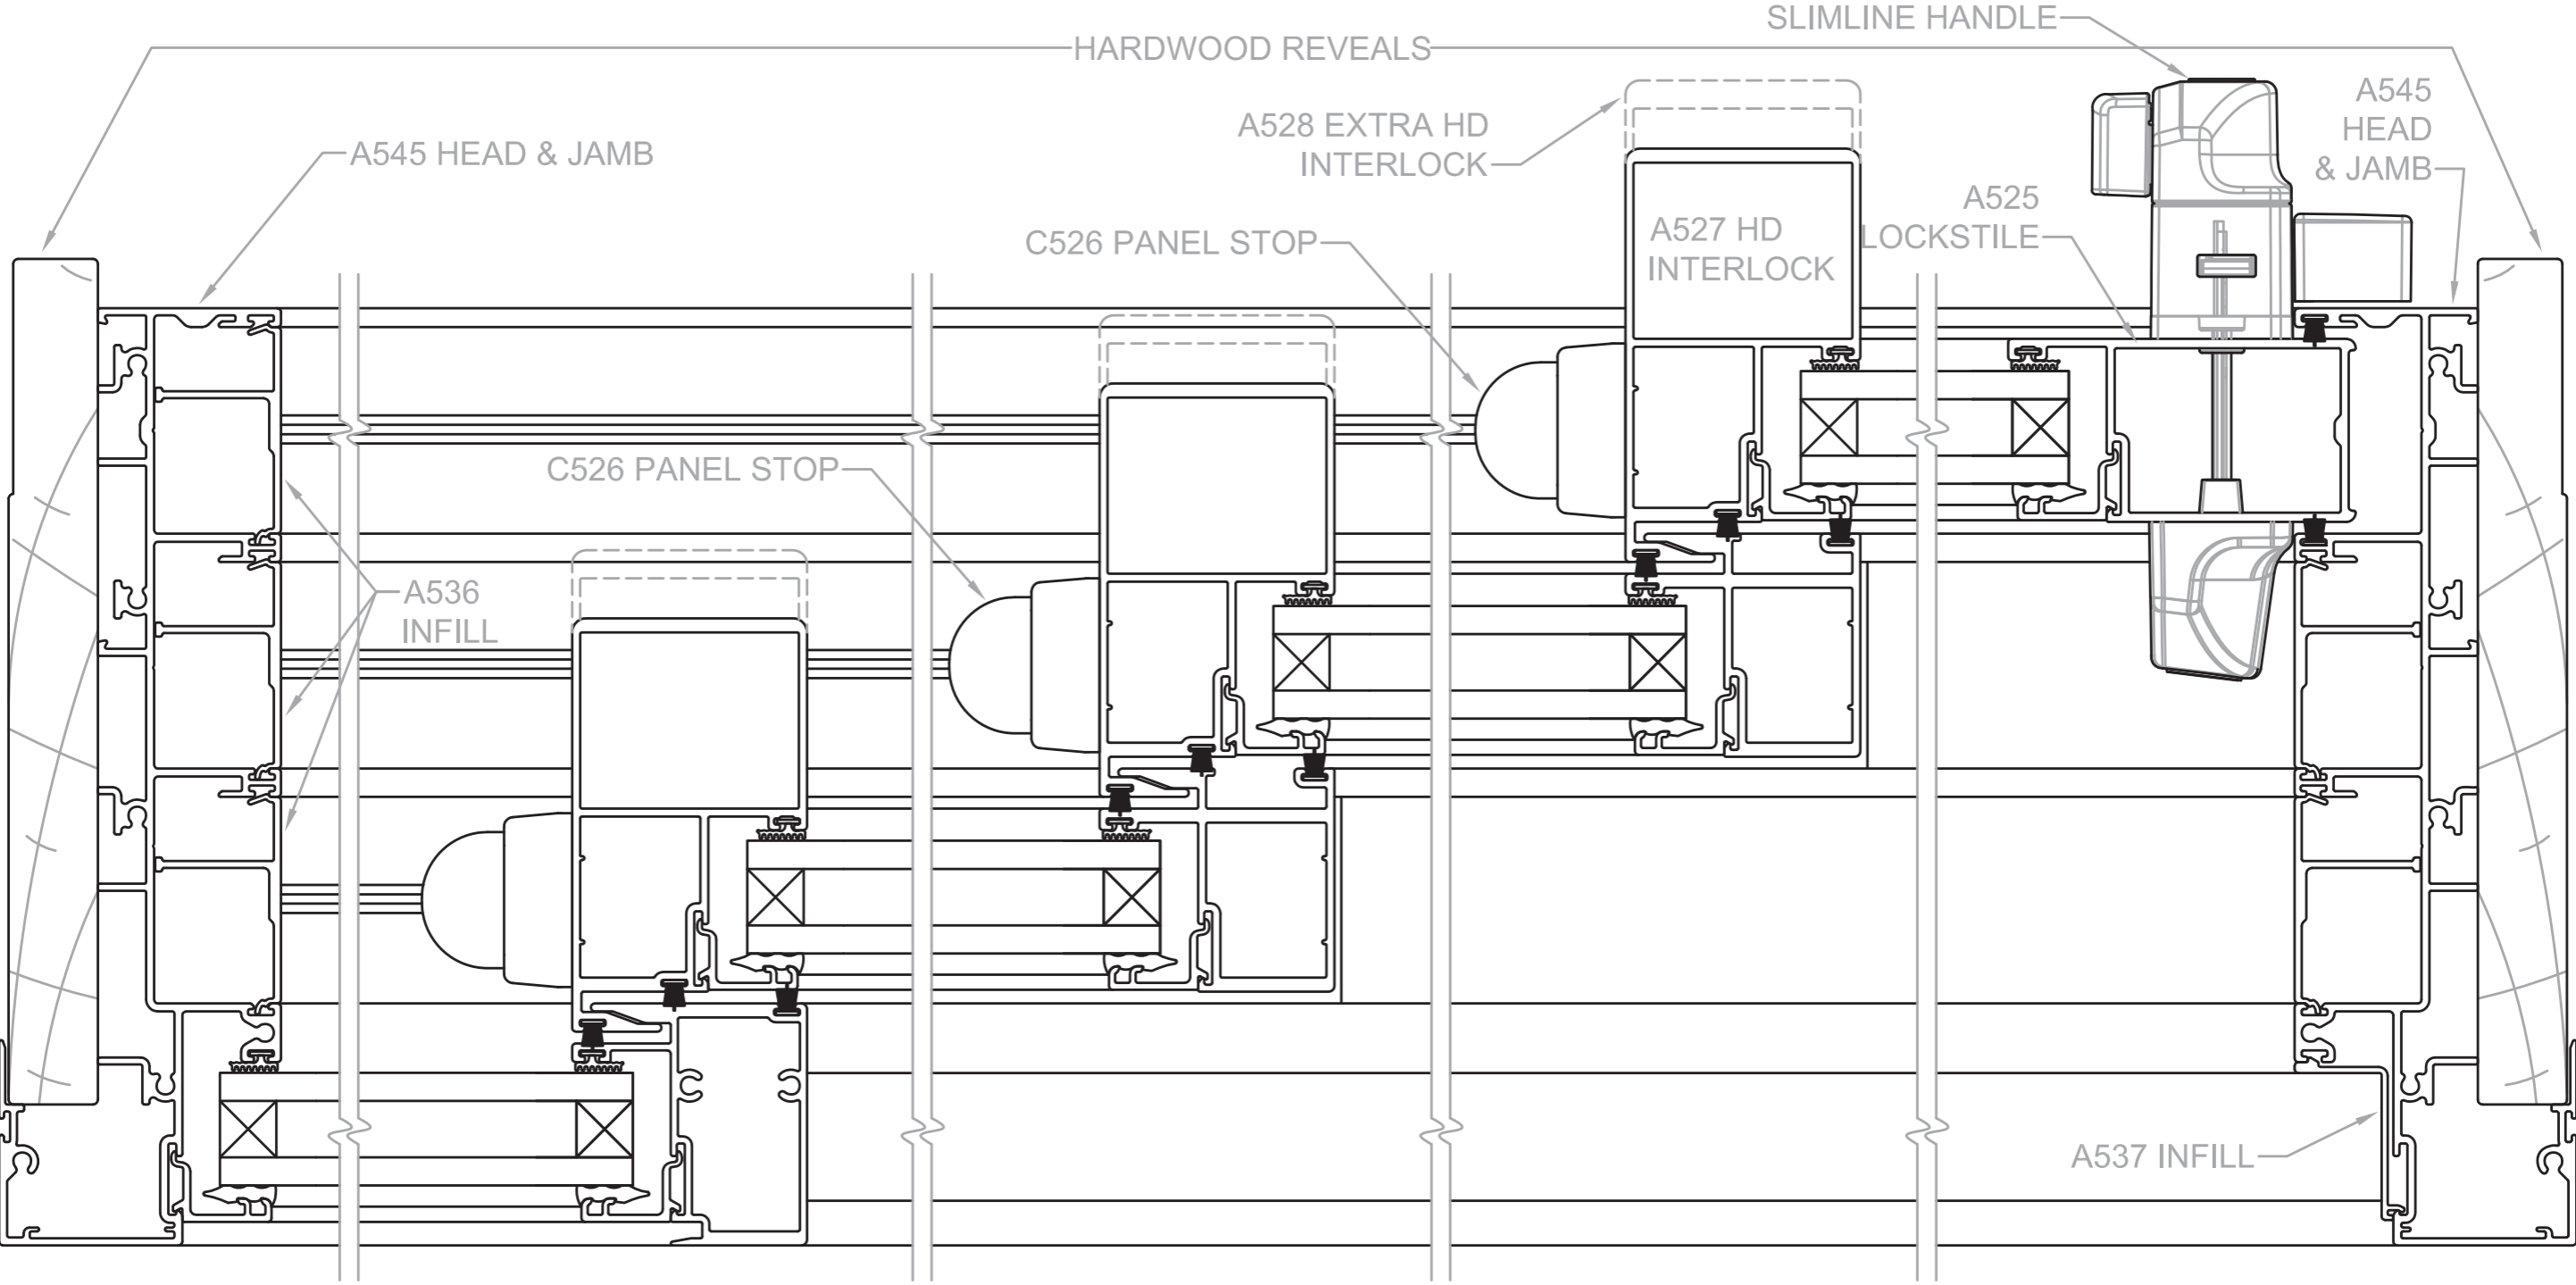

# Vertical X-Section Details

SHOWN WITH HARDWOOD REVEALS

# Stacker Door | 4 & 8 Panel Configurations

COMMERCIAL SERIES - 200mm FRAME

# Horizontal X-Section Details

SHOWN WITH HARDWOOD REVEALS

# Vertical X-Section Details

COMMERCIAL SERIES - 200mm FRAME

SHOWN WITH REVEAL EQUALISER