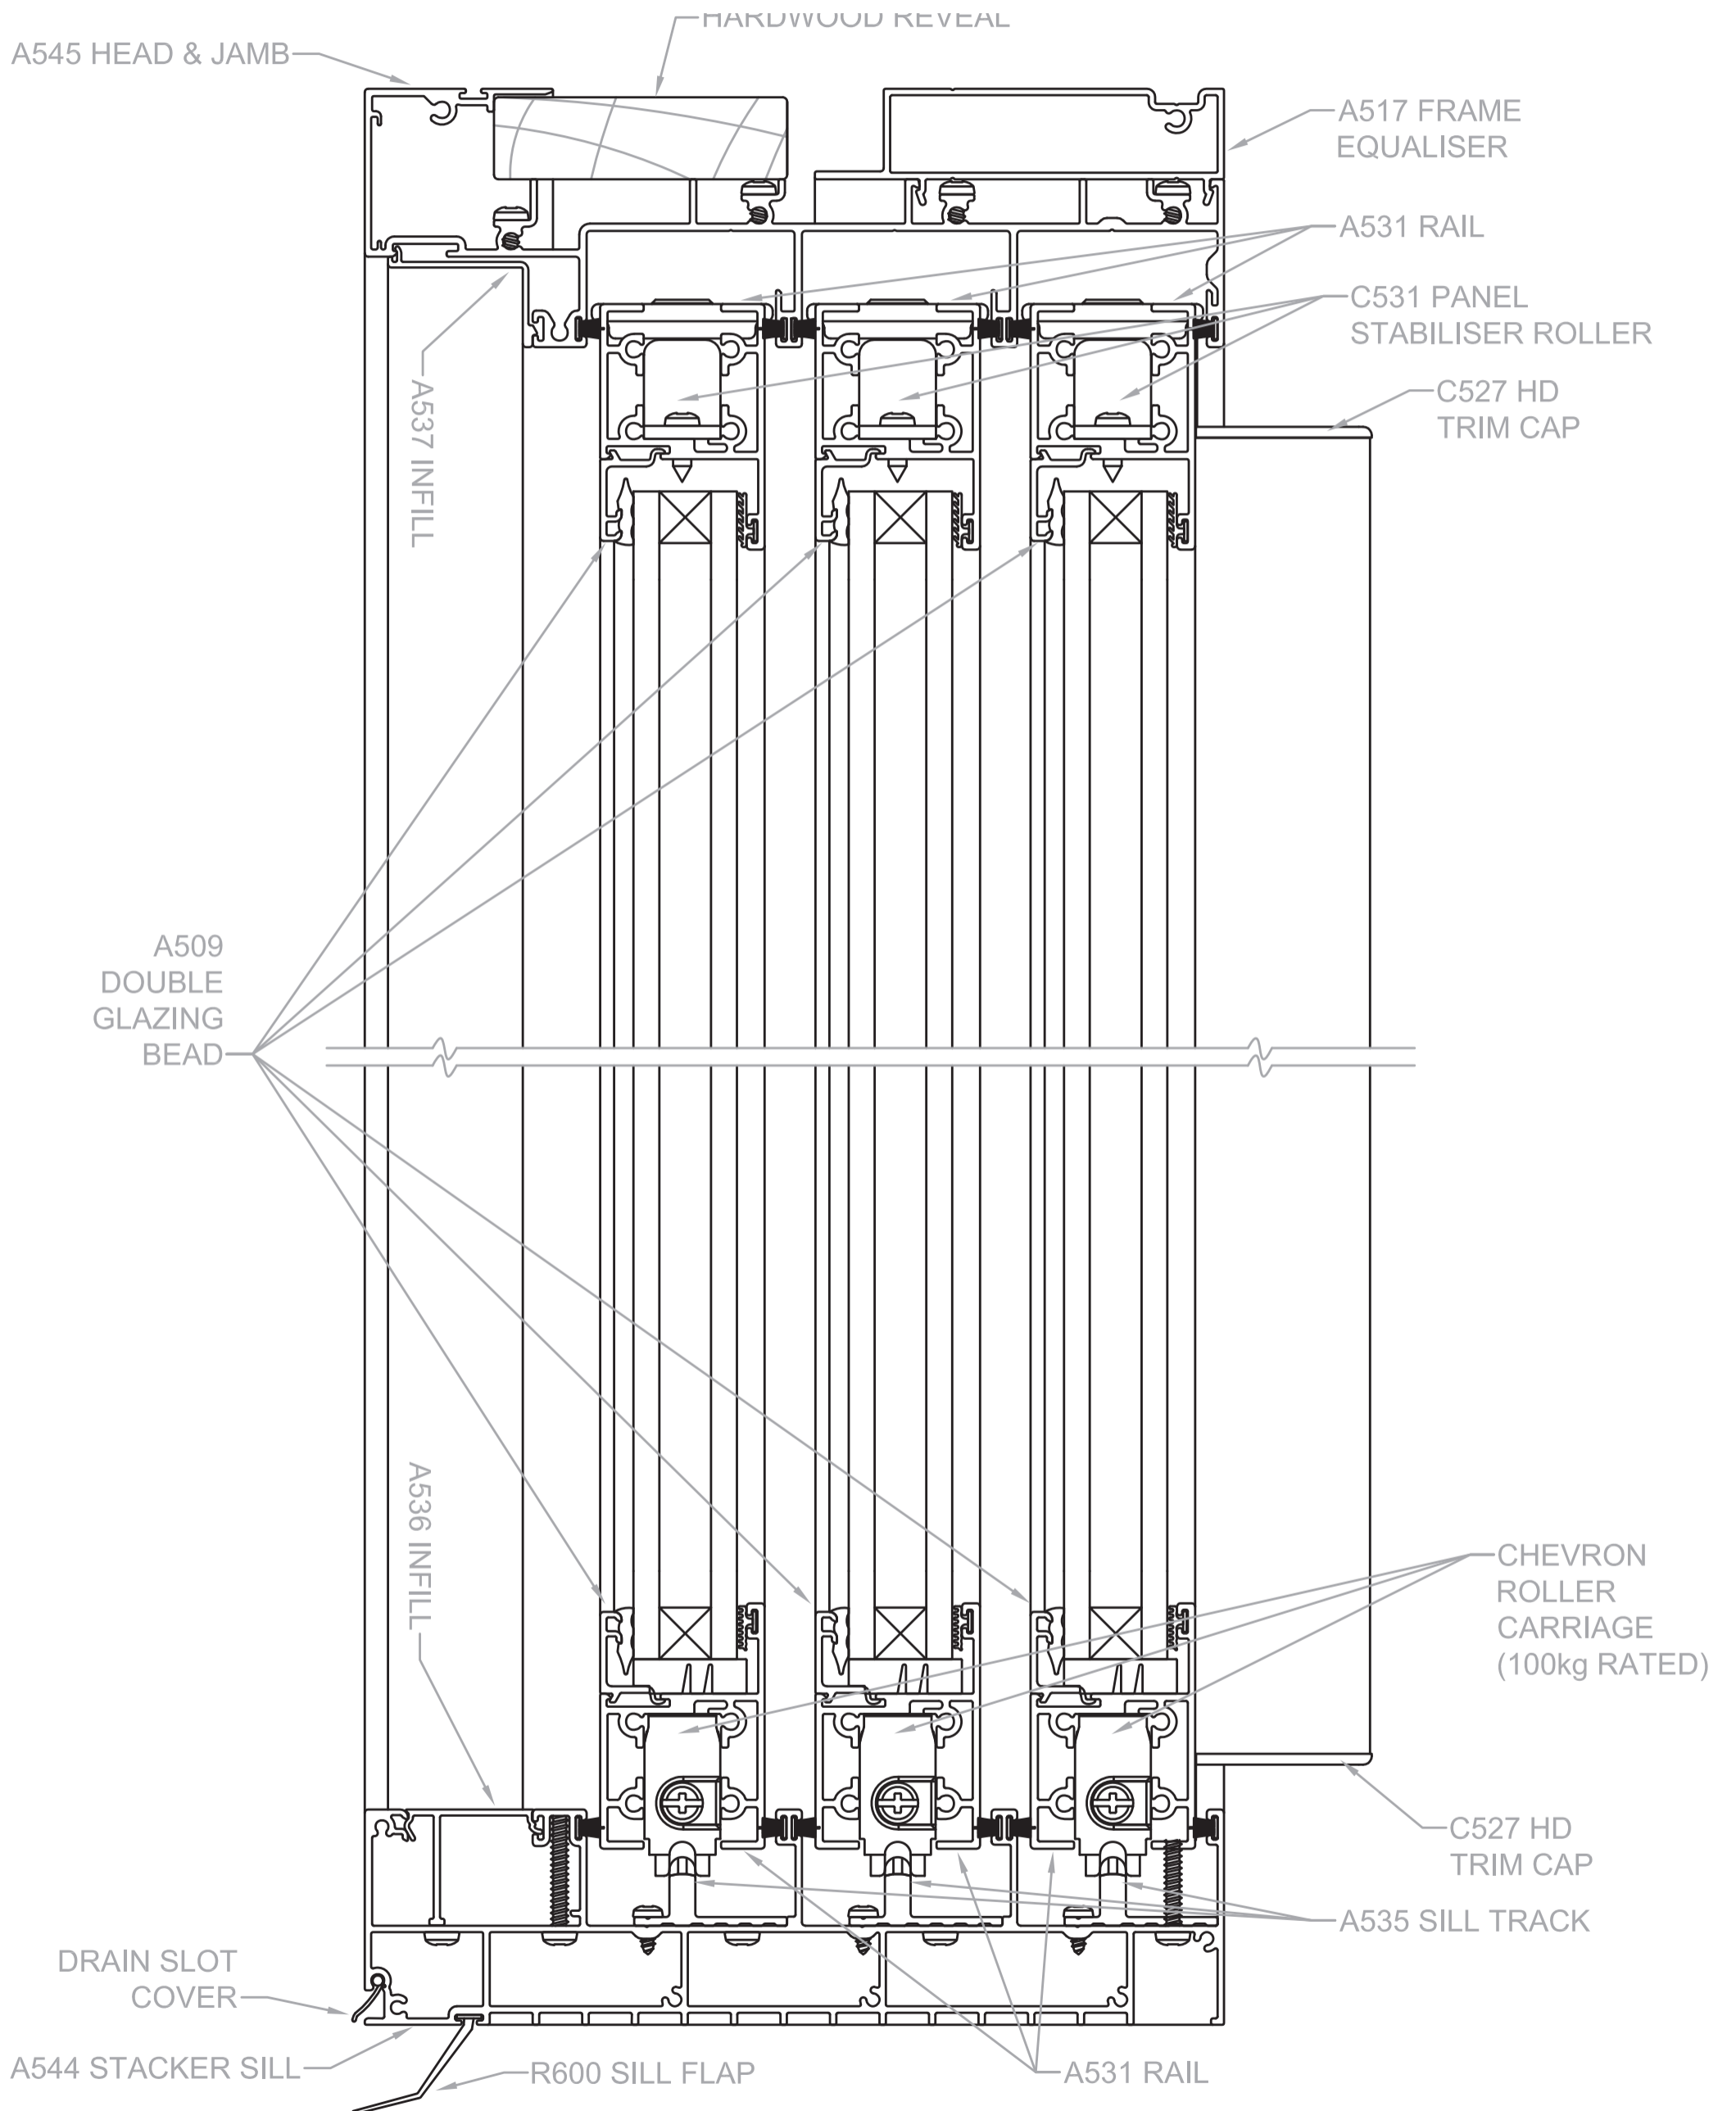

# Vertical X-Section Details

SHOWN WITH HARDWOOD REVEALS

# Horizontal X-Section Details

SHOWN WITH HARDWOOD REVEALS

# Vertical X-Section Details

COMMERCIAL SERIES - 200mm FRAME

SHOWN WITH REVEAL EQUALISER

## Horizontal X-Section Details

SHOWN WITH REVEAL EQUALISER