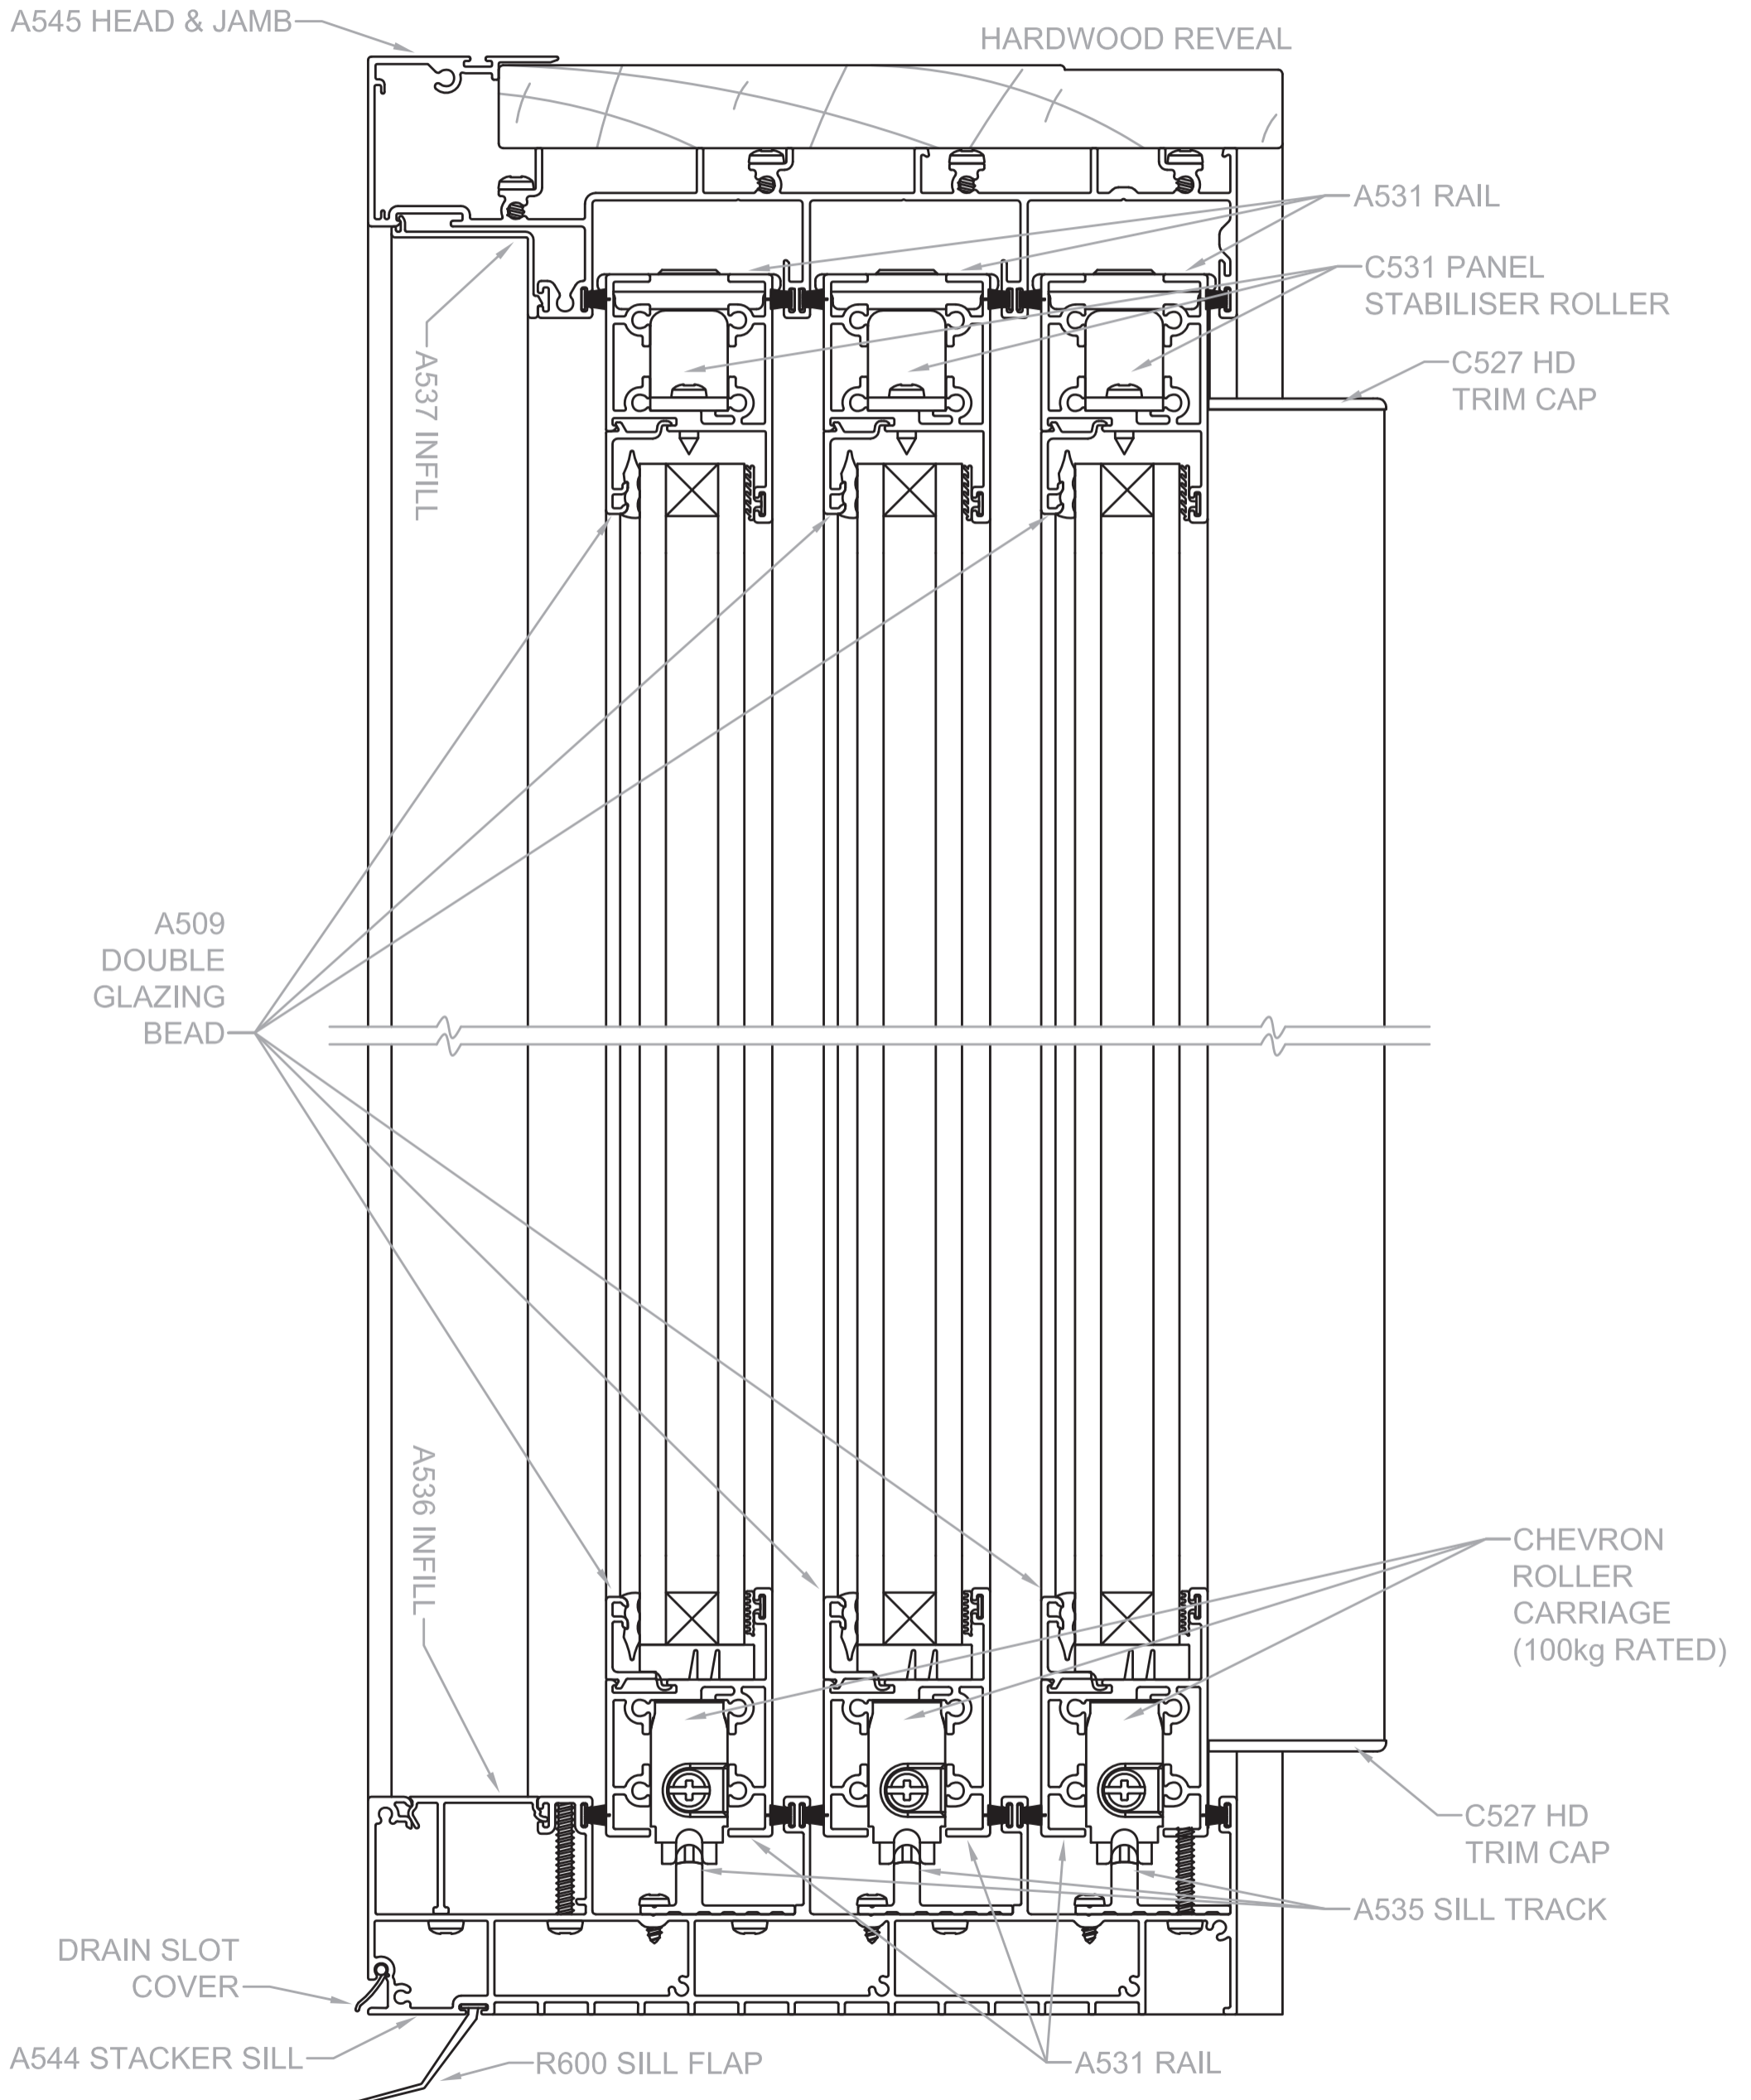

# Stacker Door | 4 & 8 Panel Configurations

COMMERCIAL SERIES - 200mm FRAME

# Vertical X-Section Details

SHOWN WITH HARDWOOD REVEALS

# Horizontal X-Section Details

SHOWN WITH HARDWOOD REVEALS