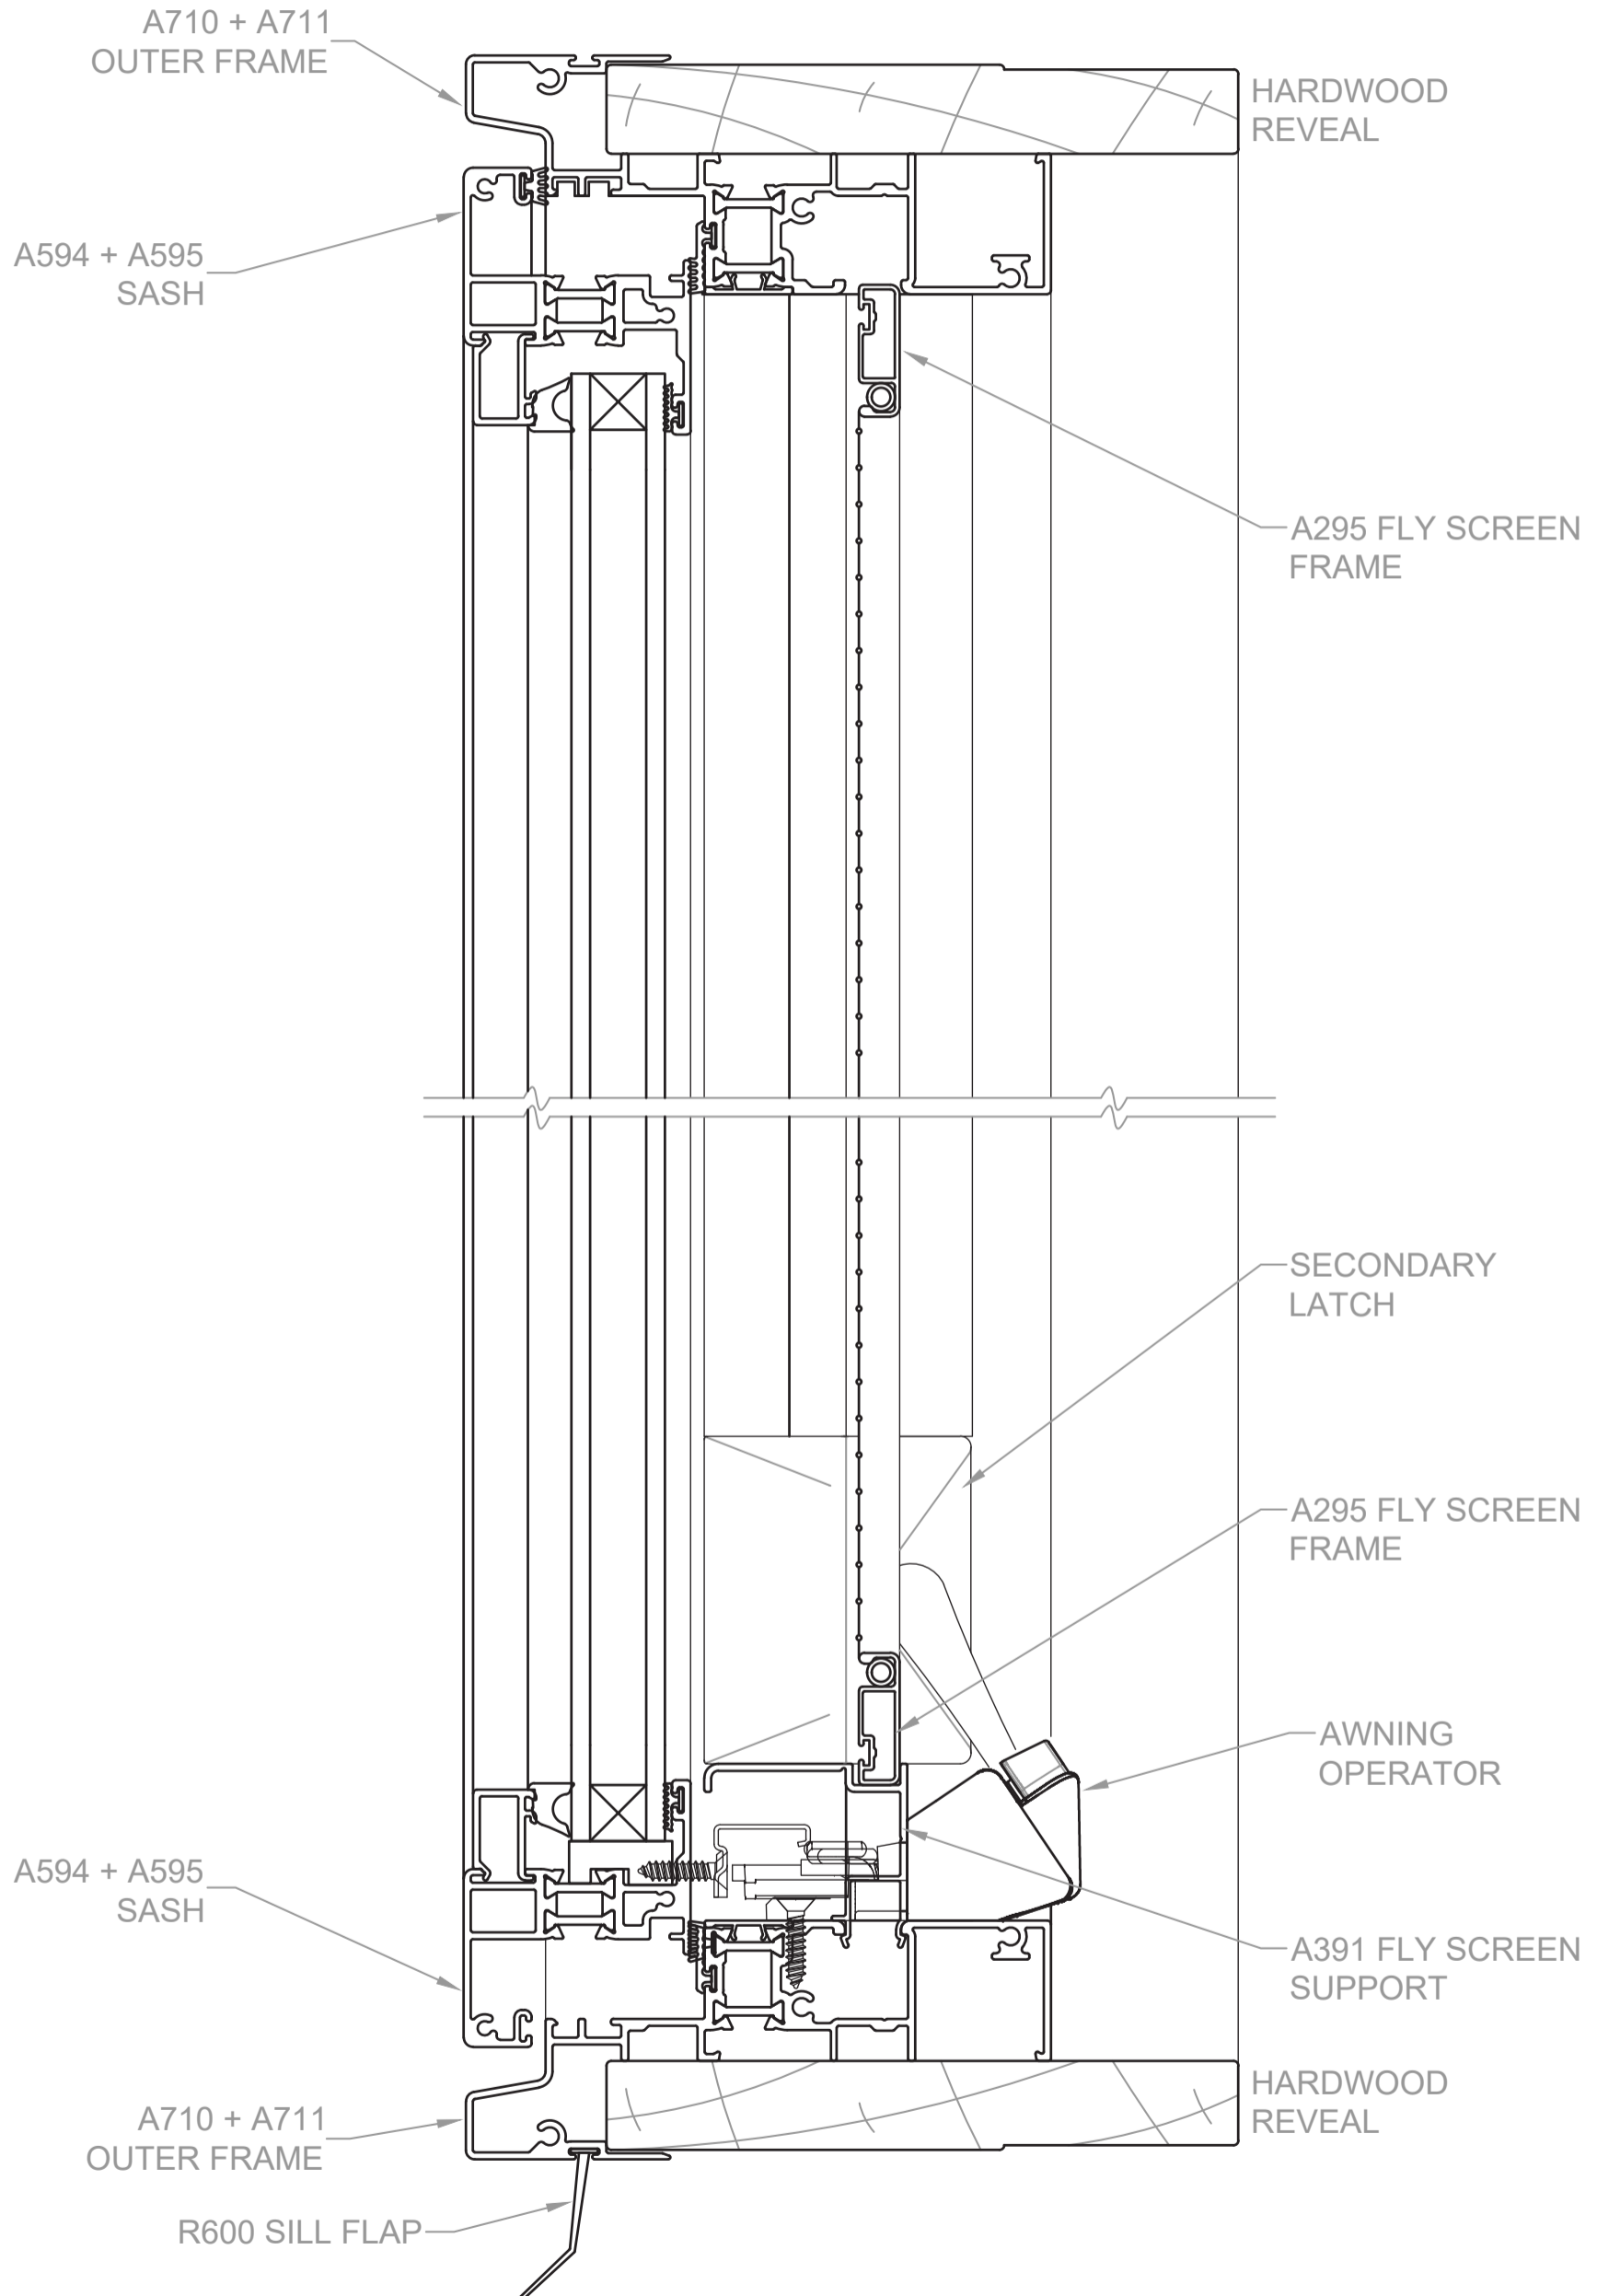

Awning Window

THERMALLY BROKEN COMMERCIAL SERIES - 125mm FRAME

Vertical X-Section Details

SHOWN WITH HARDWOOD REVEALS

Awning Window

THERMALLY BROKEN COMMERCIAL SERIES - 125mm FRAME

Horizontal X-Section Details

SHOWN WITH HARDWOOD REVEALS