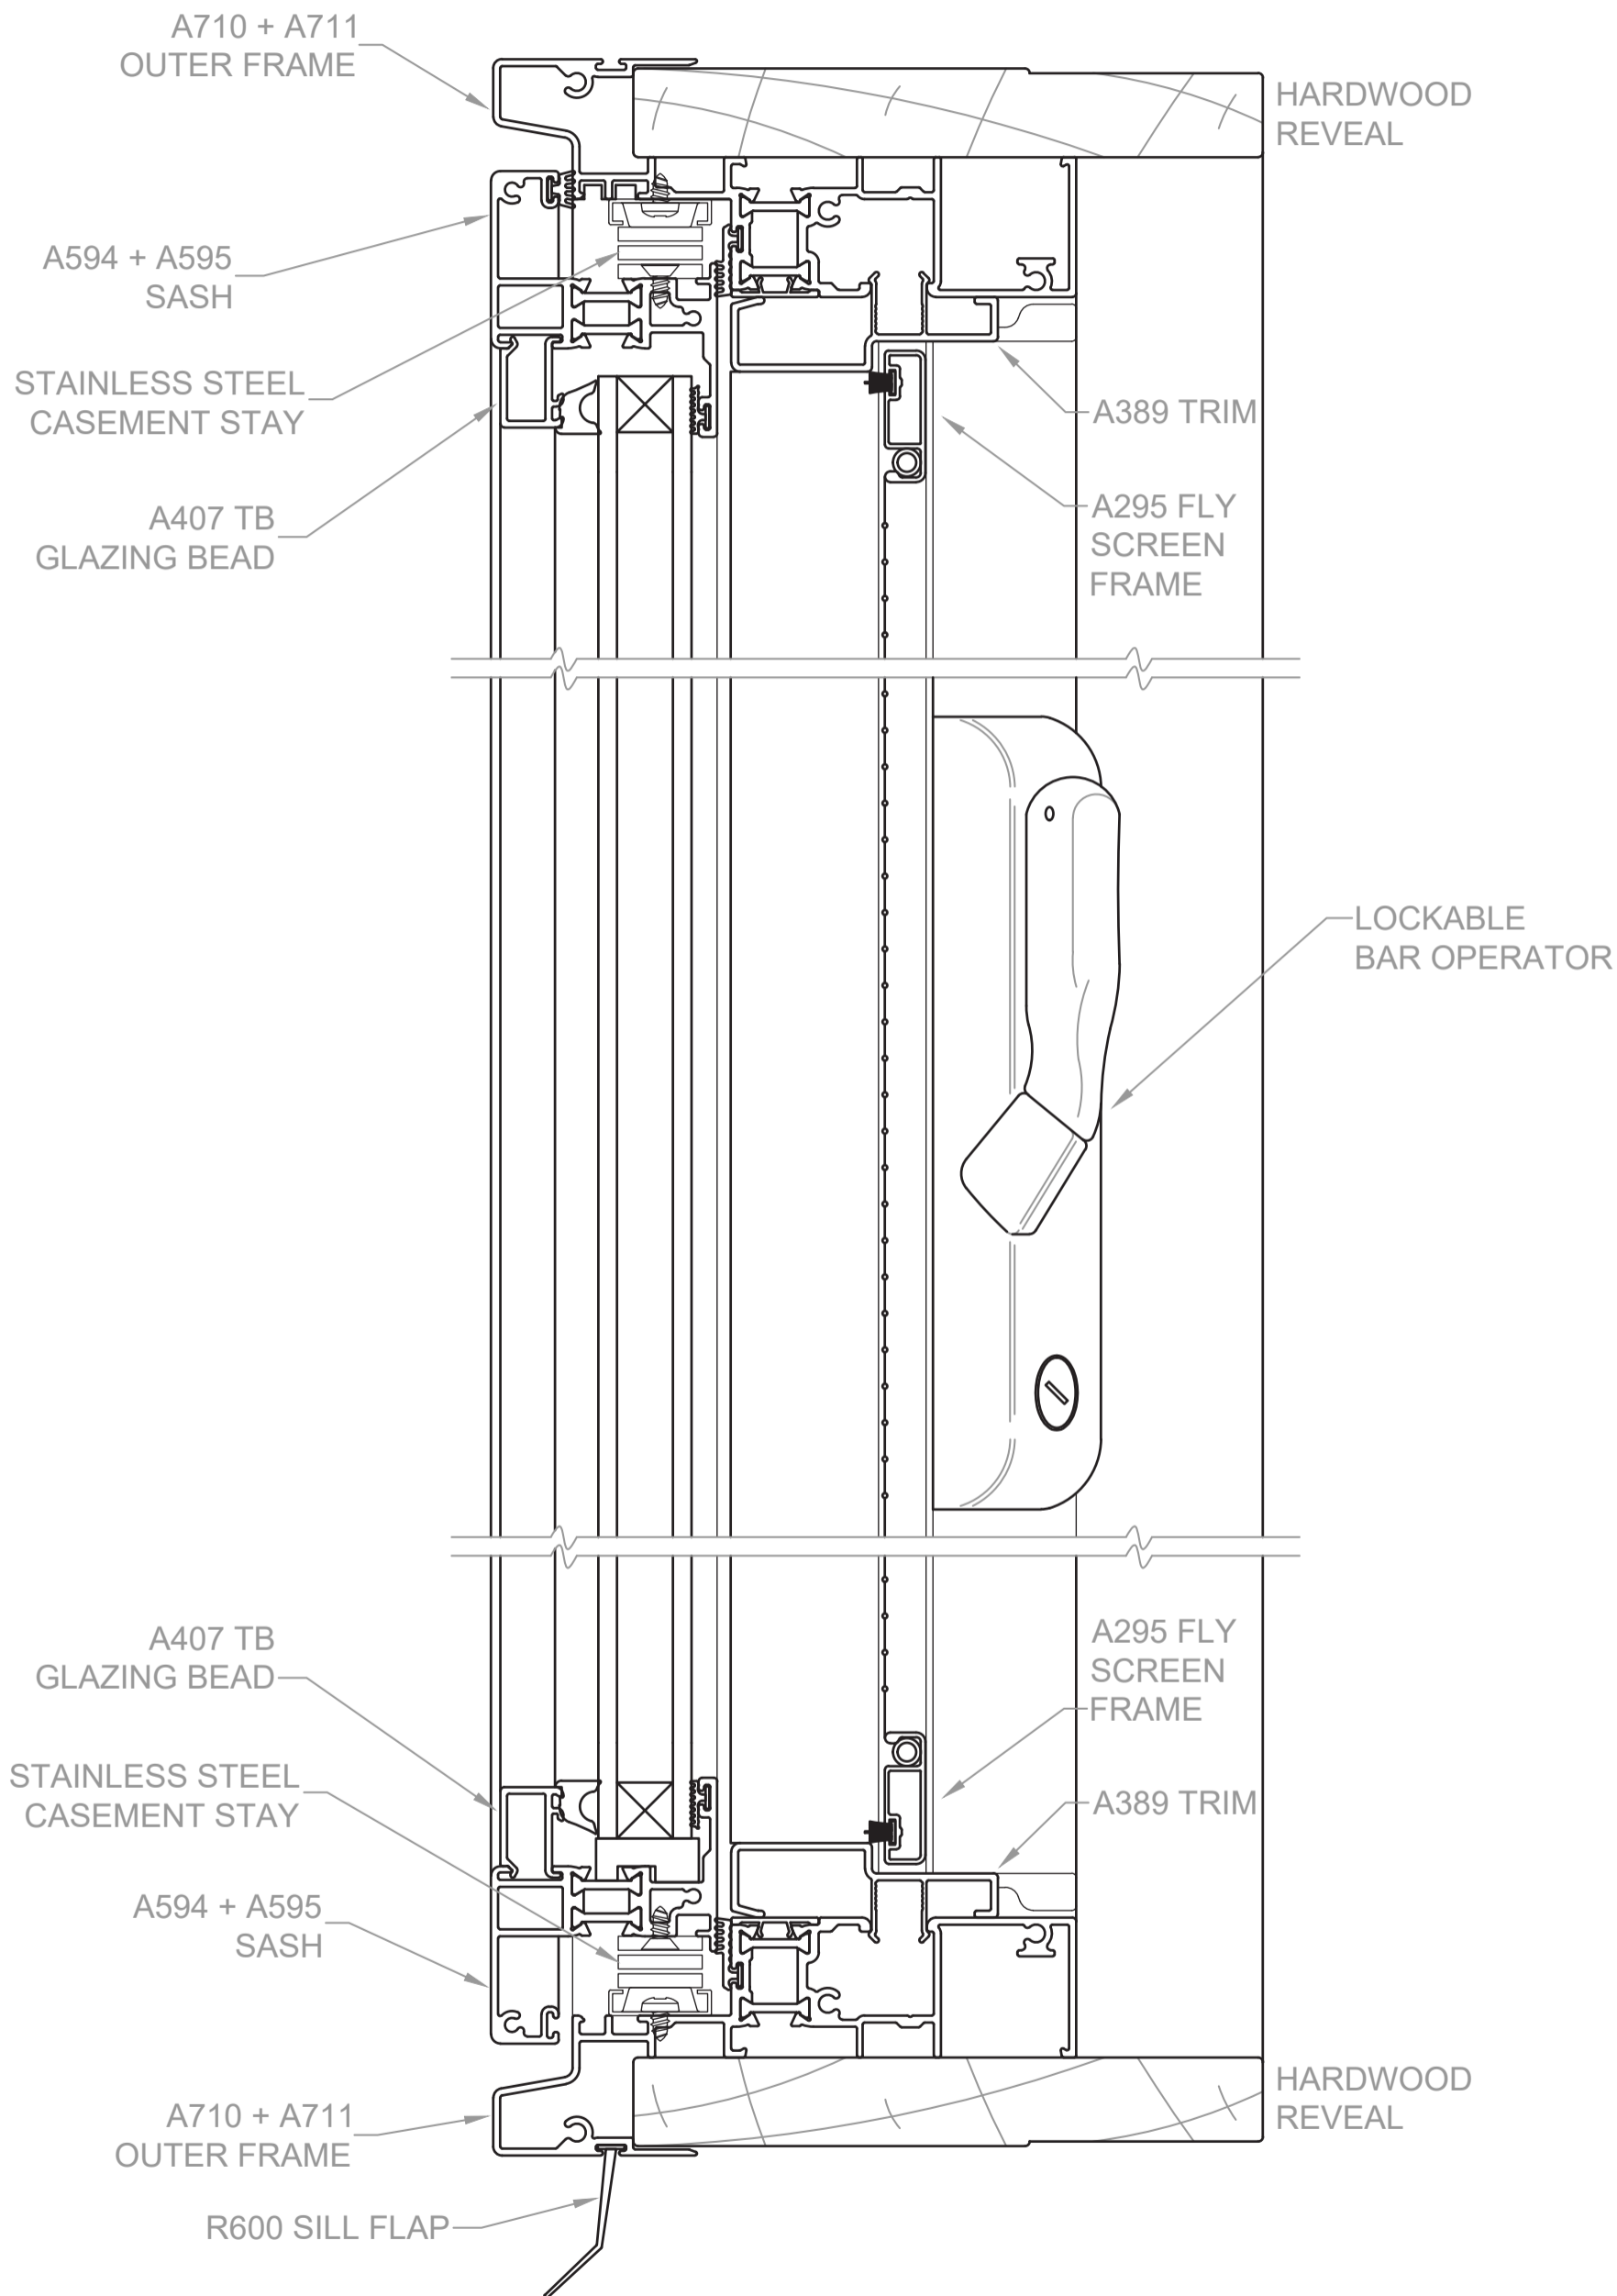

Casement Window

THERMALLY BROKEN COMMERCIAL SERIES - 125mm FRAME

Vertical X-Section Details

SHOWN WITH REVEAL EQUALISER

Casement Window

THERMALLY BROKEN COMMERCIAL SERIES - 125mm FRAME

Horizontal X-Section Details

SHOWN WITH REVEAL EQUALISER