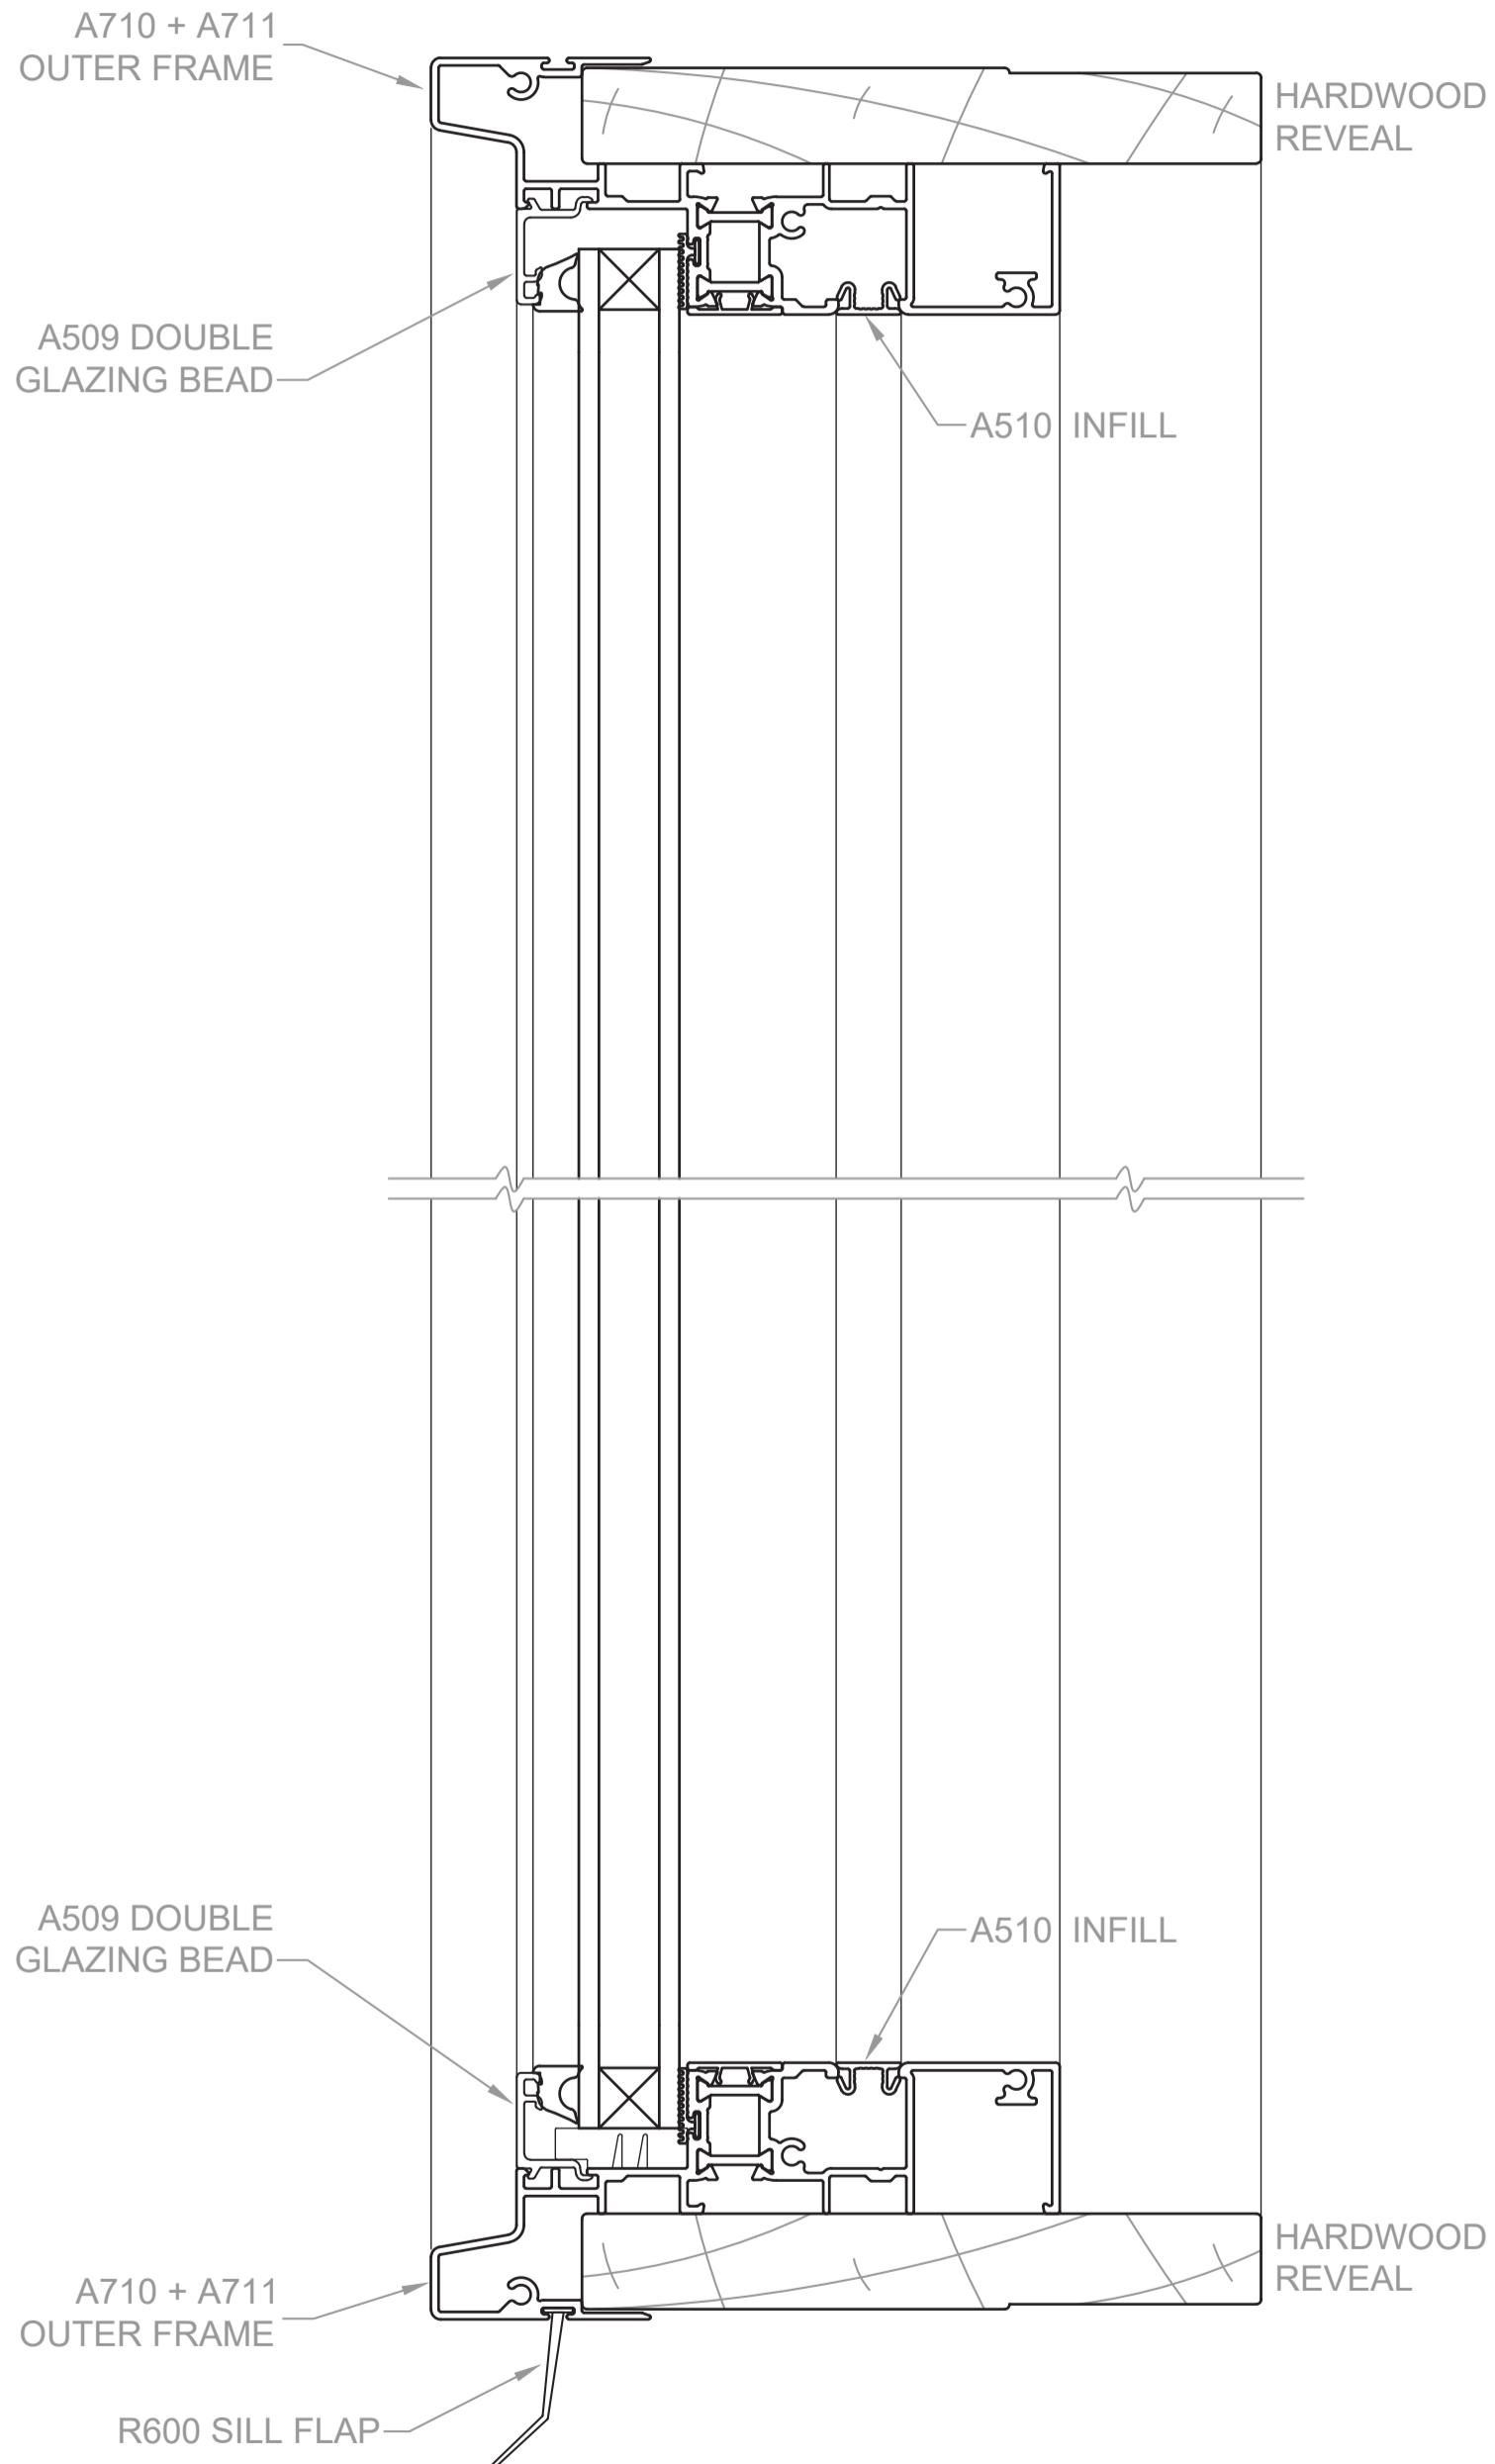

Fixed Lite Window

THERMALLY BROKEN COMMERCIAL SERIES - 125mm FRAME

Vertical X-Section Details

SHOWN WITH HARDWOOD REVEALS

Fixed Lite Window

THERMALLY BROKEN COMMERCIAL SERIES - 125mm FRAME

Horizontal X-Section Details

SHOWN WITH HARDWOOD REVEALS