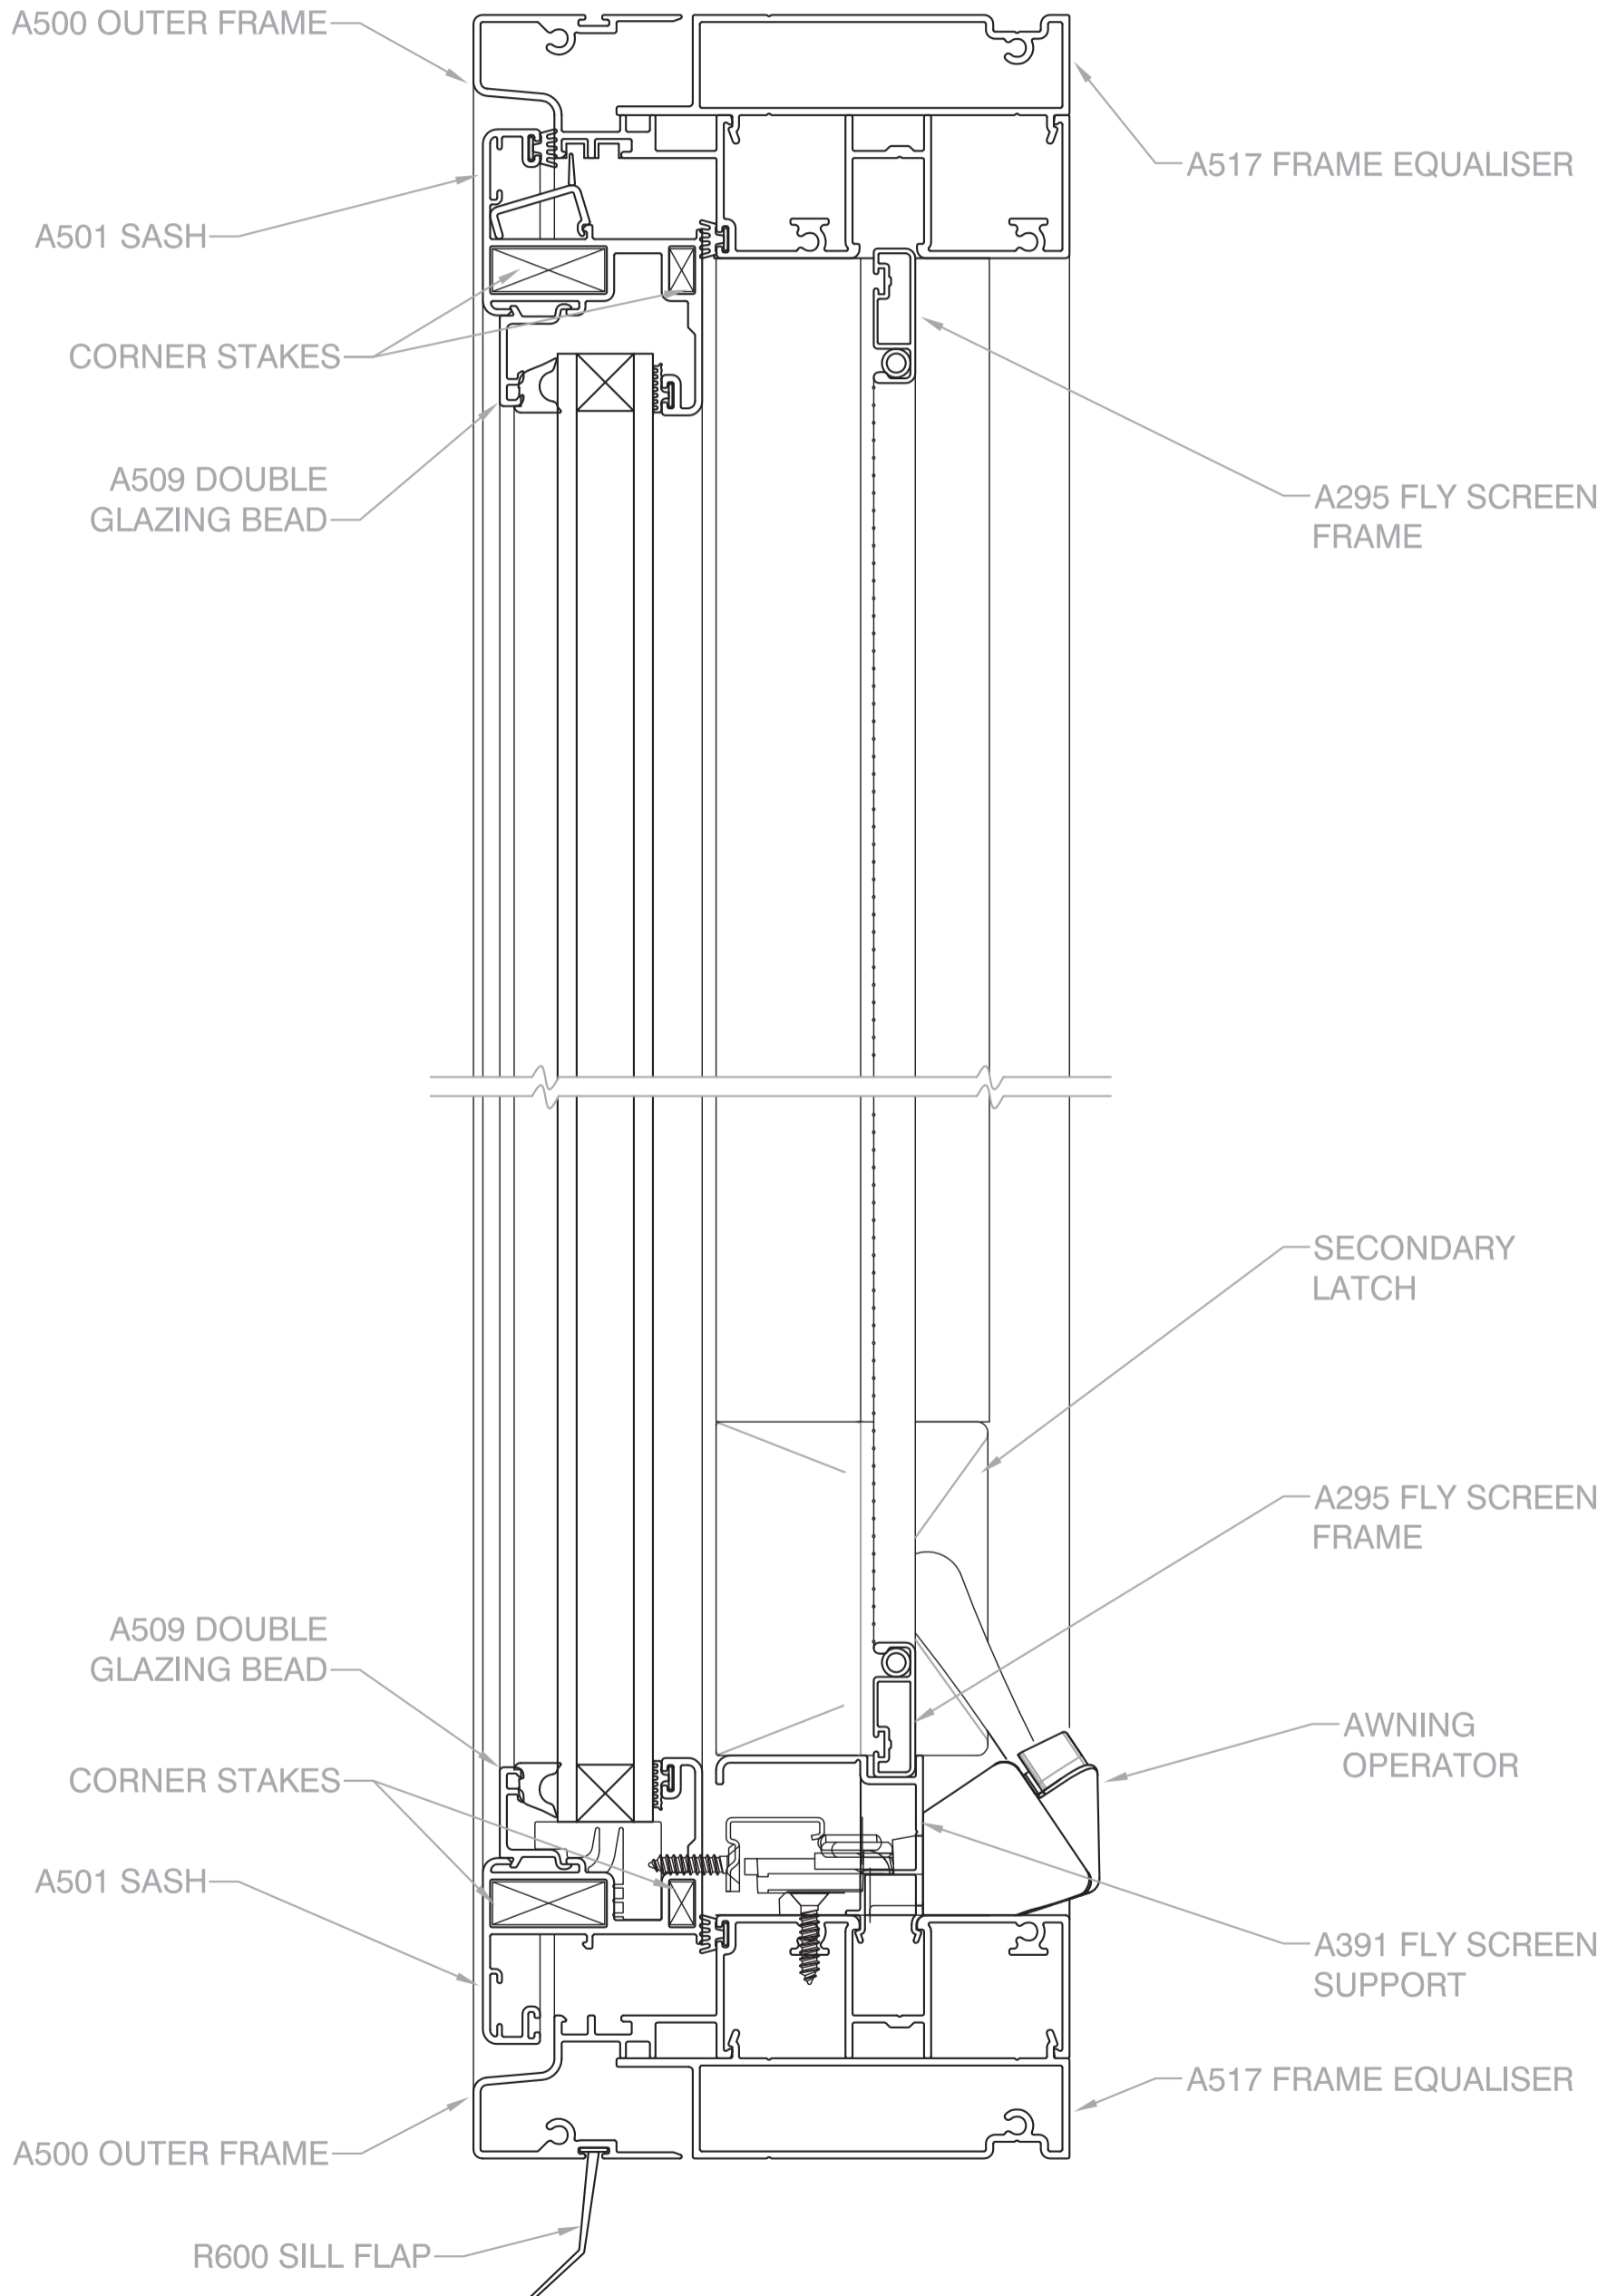

## Horizontal X-Section Details

SHOWN WITH HARDWOOD REVEALS

# Awning Window

COMMERCIAL SERIES - 125mm FRAME

## Vertical X-Section Details

SHOWN WITH REVEAL EQUALISER