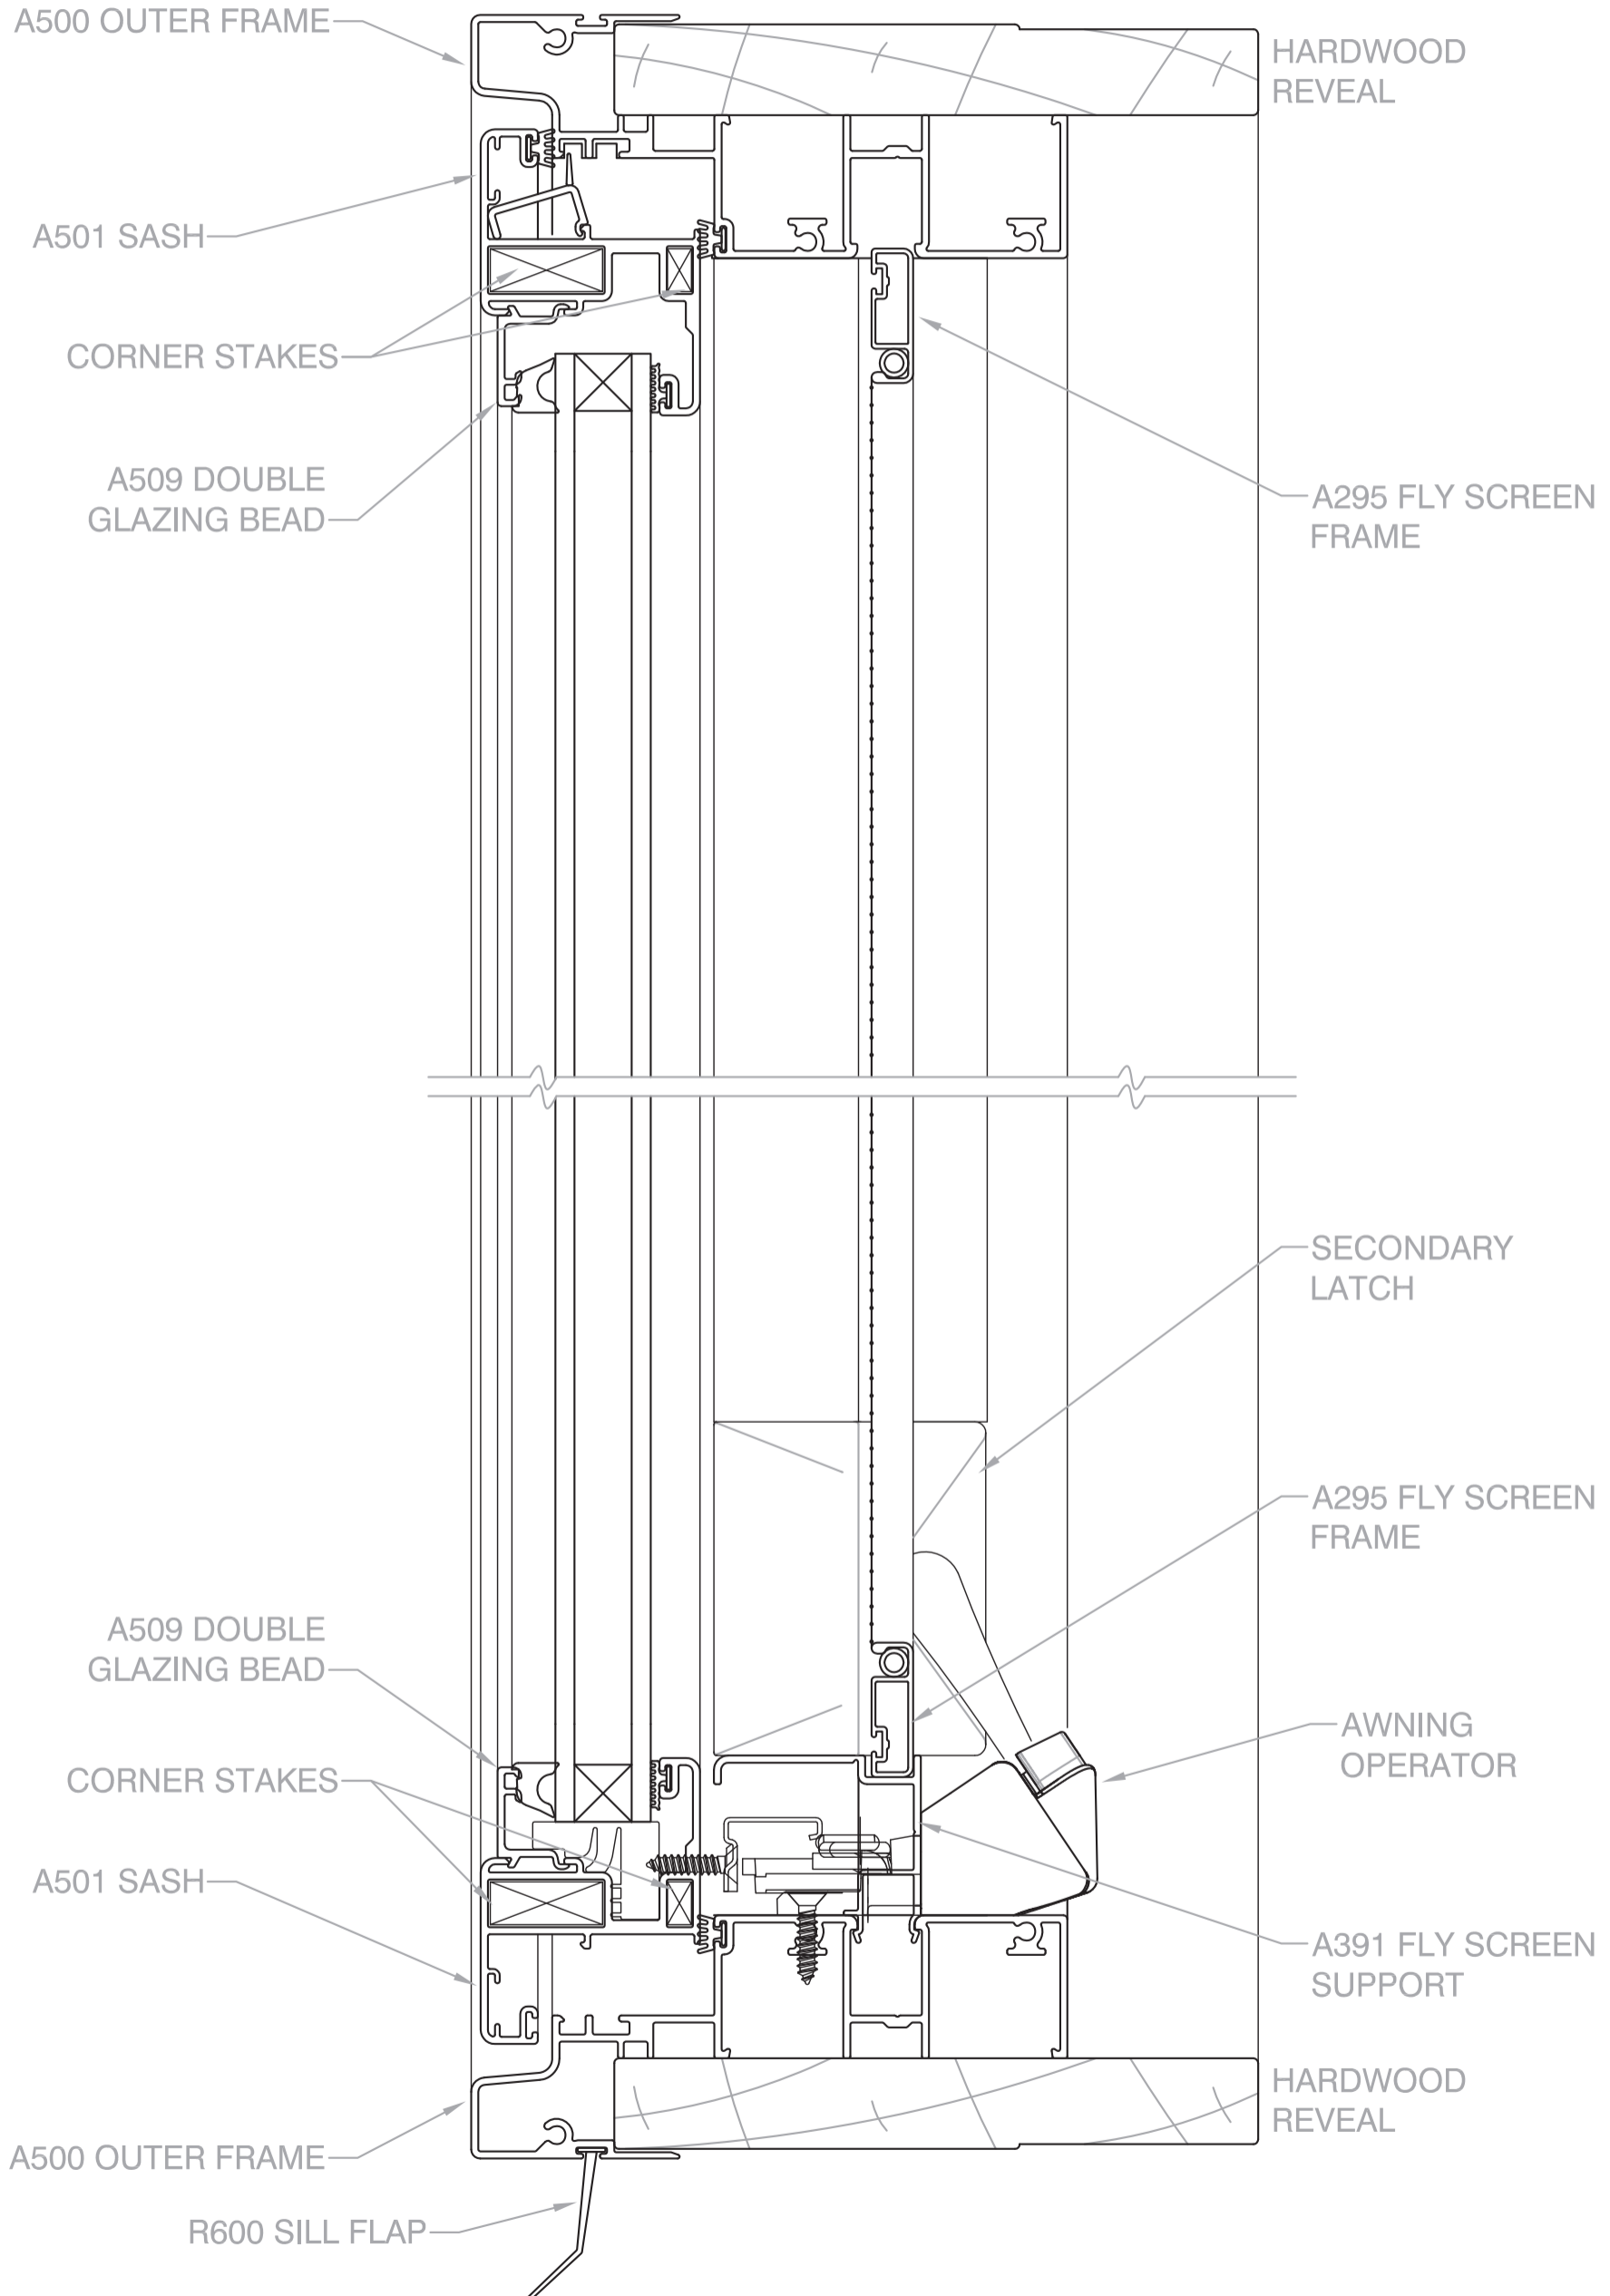

# Awning Window

COMMERCIAL SERIES - 125mm FRAME

## Vertical X-Section Details

SHOWN WITH HARDWOOD REVEALS

## Horizontal X-Section Details

SHOWN WITH HARDWOOD REVEALS